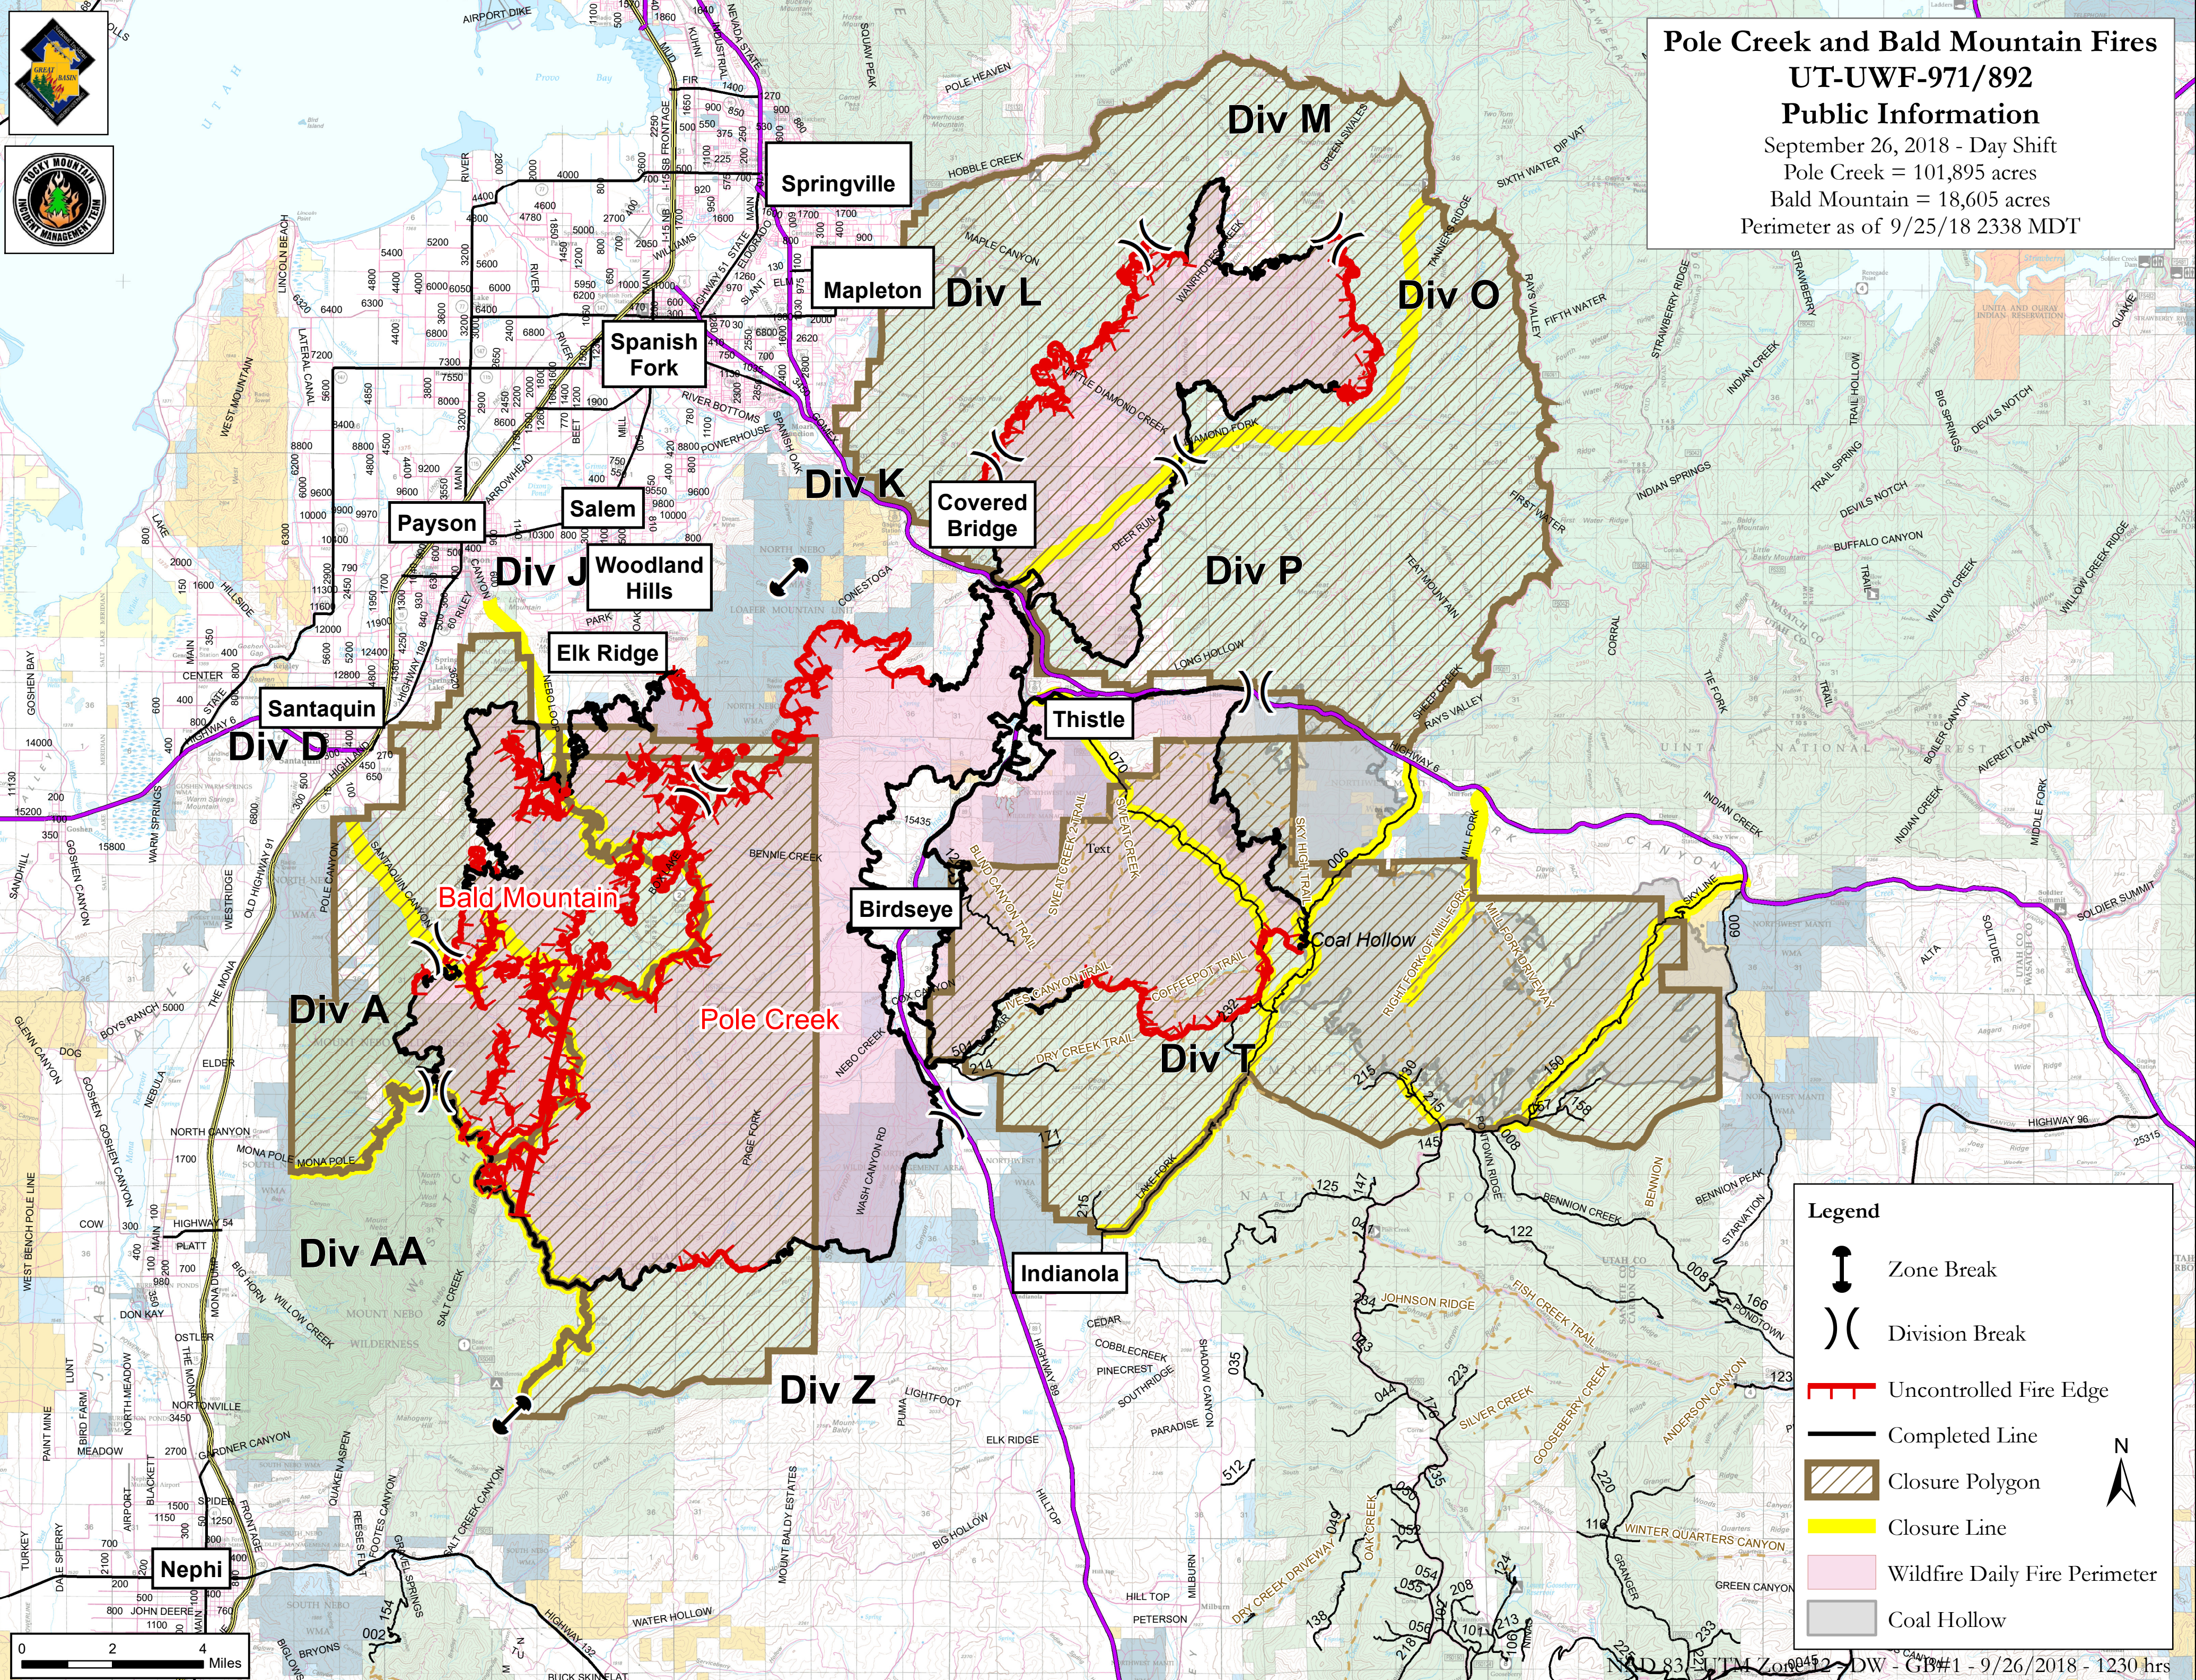

Pole Creek and Bald Mountain Fires
UT-UWF-971/892
Public Information
 September 26, 2018 - Day Shift
 Pole Creek = 101,895 acres
 Bald Mountain = 18,605 acres
 Perimeter as of 9/25/18 2338 MDT

Legend

- Zone Break
- Division Break
- Uncontrolled Fire Edge
- Completed Line
- Closure Polygon
- Closure Line
- Wildfire Daily Fire Perimeter
- Coal Hollow