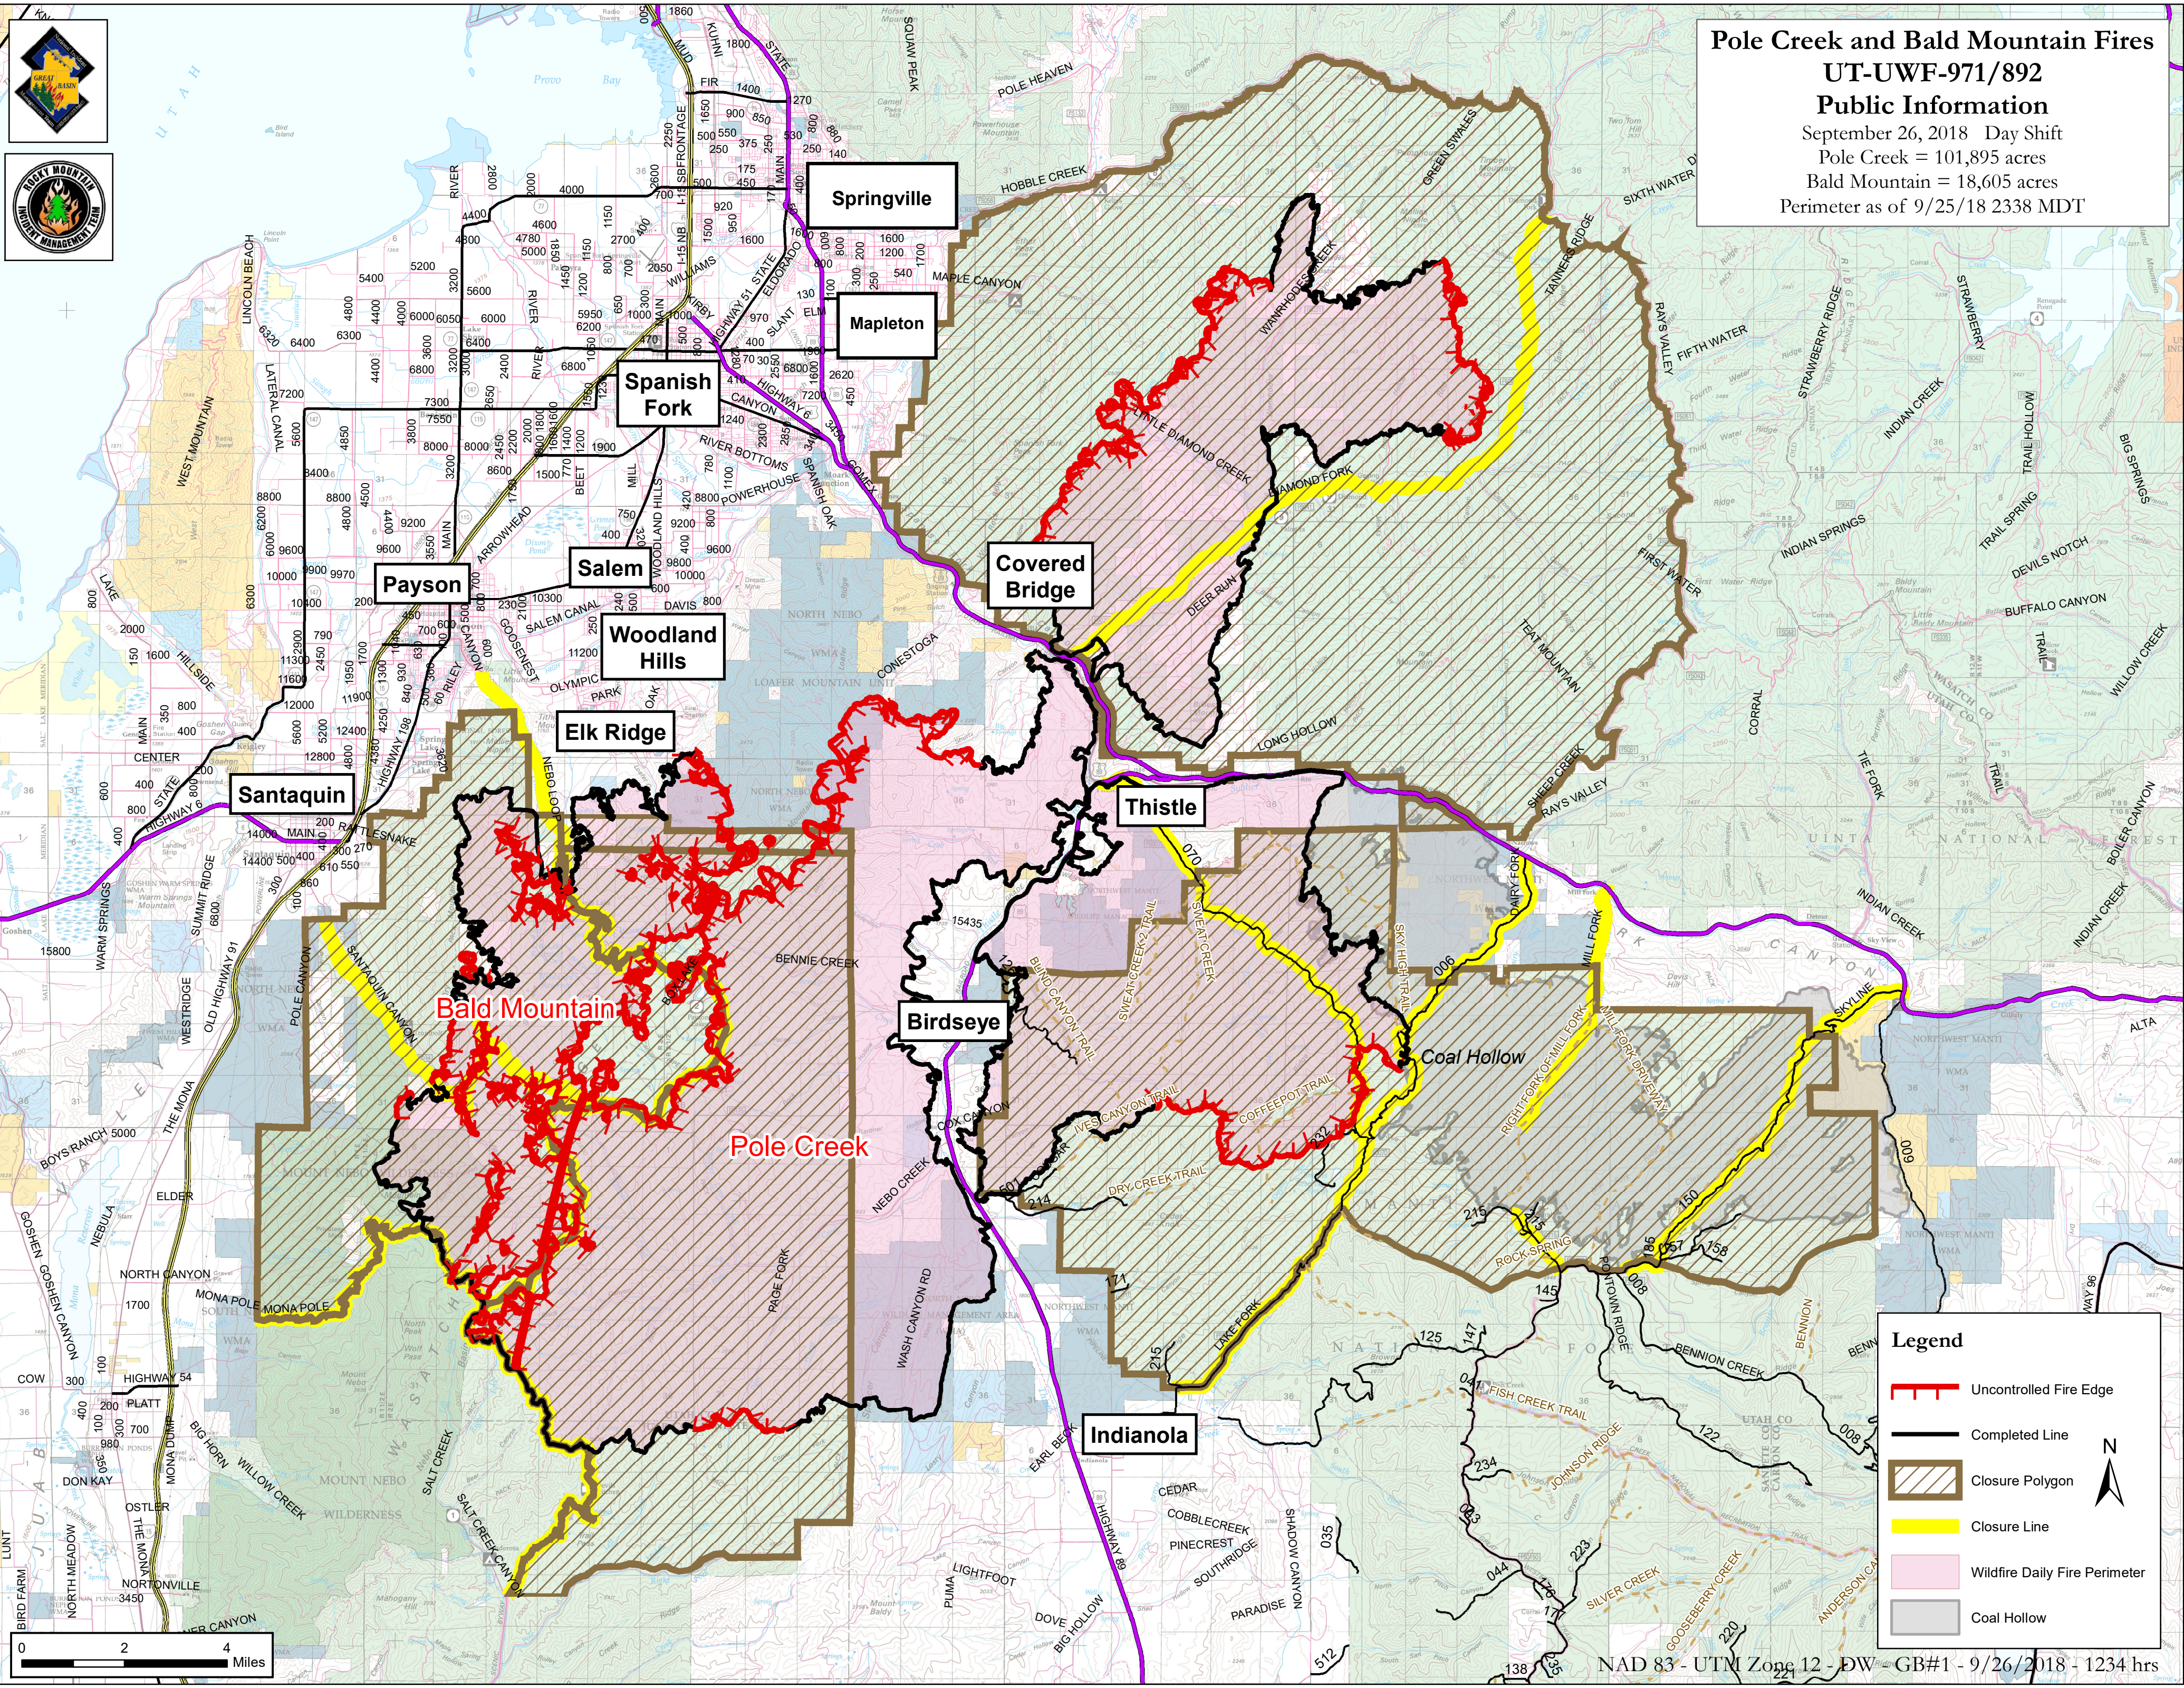

**Pole Creek and Bald Mountain Fires**  
**UT-UWF-971/892**  
**Public Information**  
 September 26, 2018 Day Shift  
 Pole Creek = 101,895 acres  
 Bald Mountain = 18,605 acres  
 Perimeter as of 9/25/18 2338 MDT

**Legend**

- Uncontrolled Fire Edge
- Completed Line
- Closure Polygon
- Closure Line
- Wildfire Daily Fire Perimeter
- Coal Hollow

N