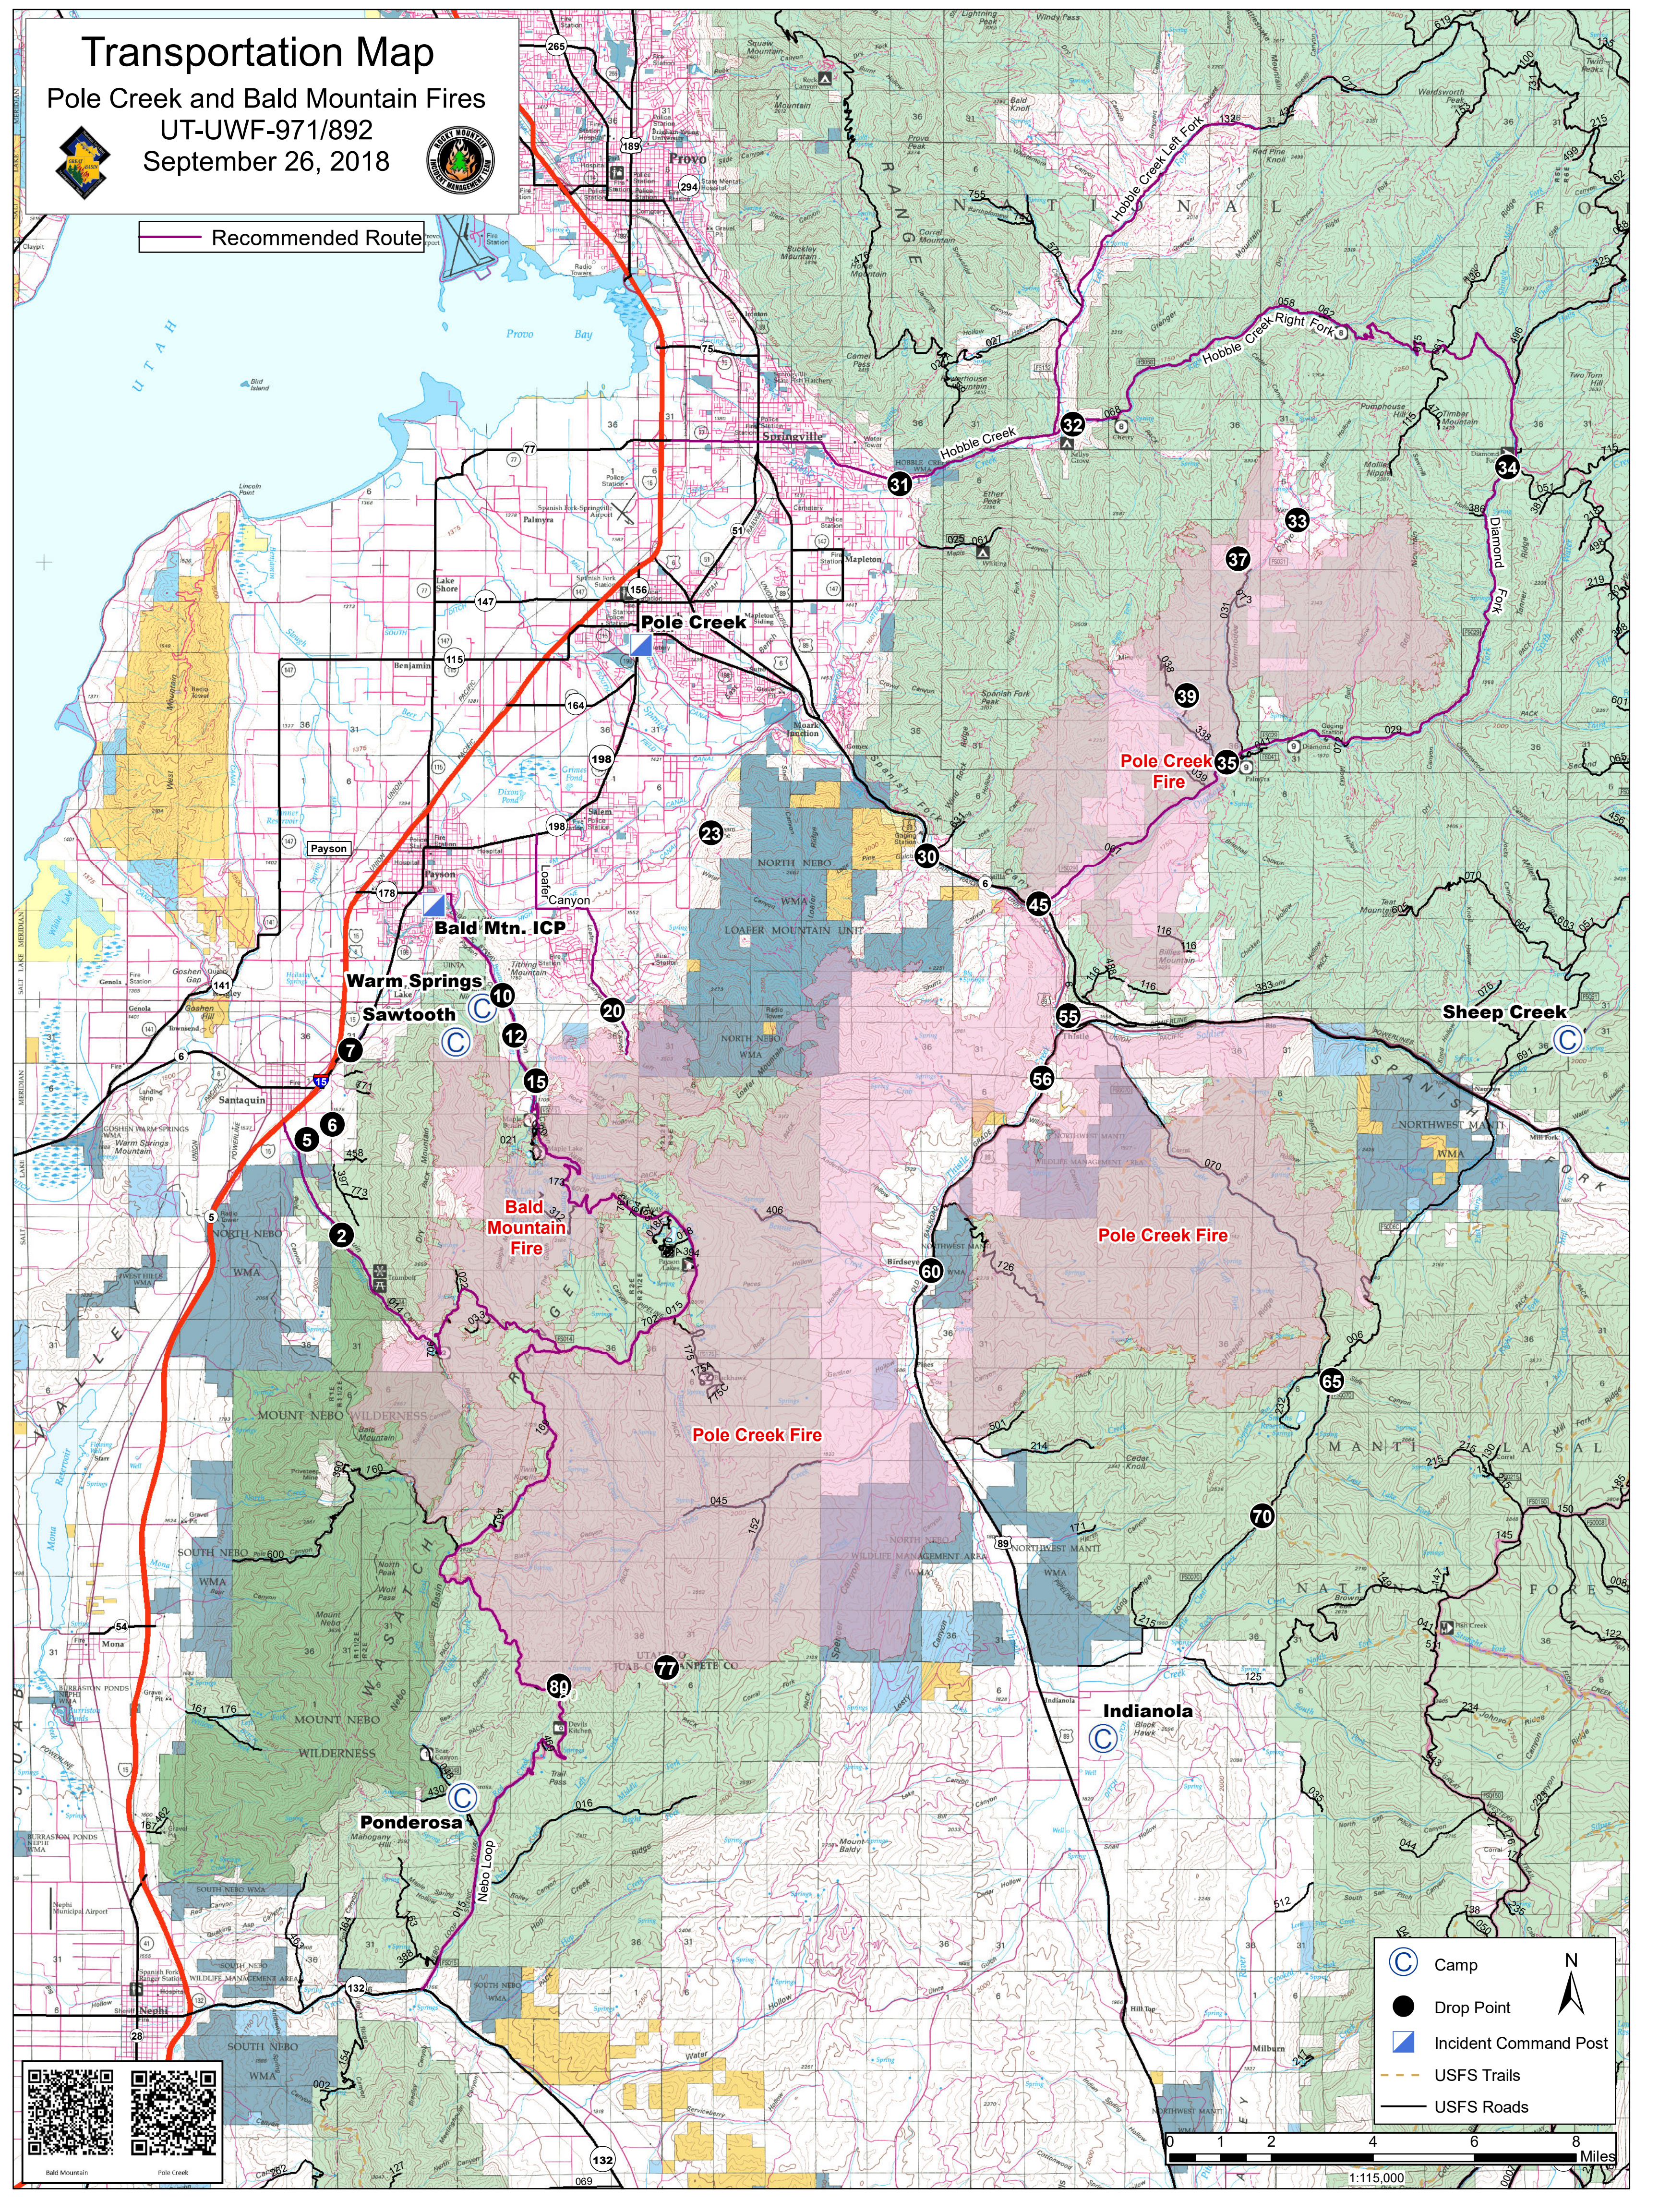

Transportation Map

Pole Creek and Bald Mountain Fires

UT-UWF-971/892

September 26, 2018

Recommended Route

- Camp
- Drop Point
- Incident Command Post
- USFS Trails
- USFS Roads

1:115,000