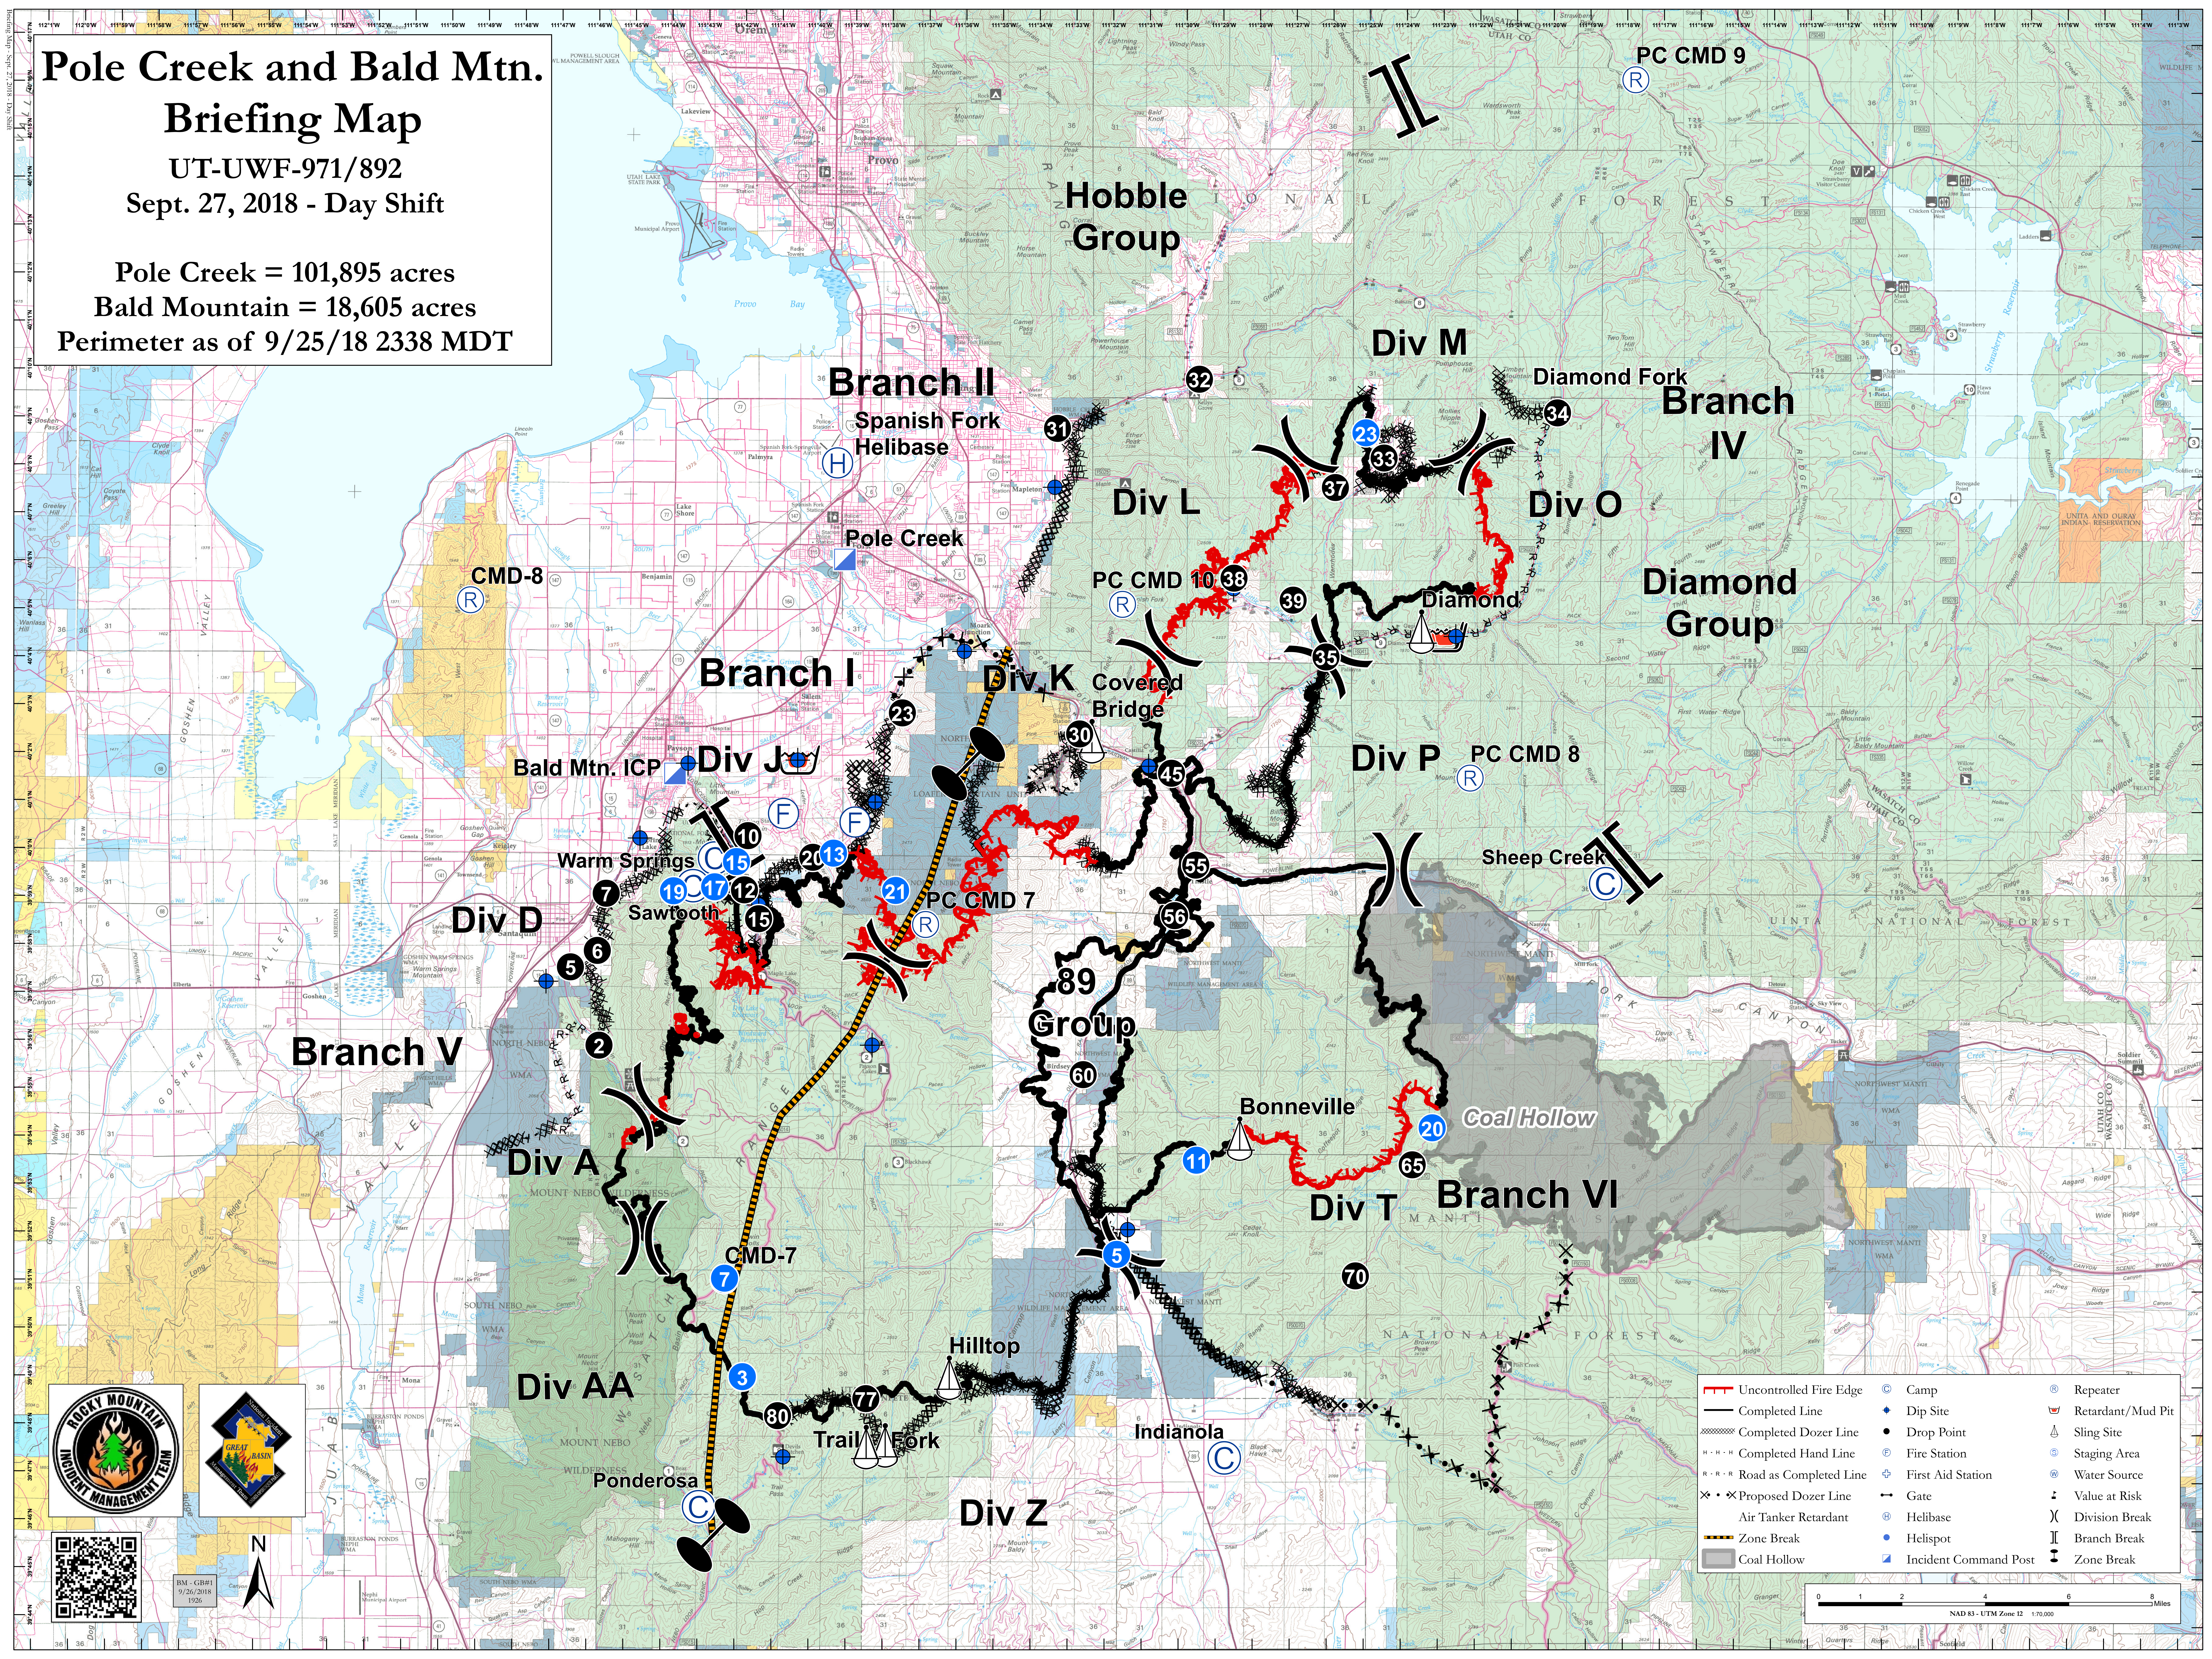

# Pole Creek and Bald Mtn. Briefing Map

## UT-UWF-971/892

Sept. 27, 2018 - Day Shift

Pole Creek = 101,895 acres  
Bald Mountain = 18,605 acres  
Perimeter as of 9/25/18 2338 MDT

BM - GBH1  
9/26/2018  
1926

Uncontrolled Fire Edge	Camp	Repeater
Completed Line	Dip Site	Retardant/Mud Pit
Completed Dozer Line	Drop Point	Sling Site
Completed Hand Line	Fire Station	Staging Area
Proposed Dozer Line	First Aid Station	Water Source
Air Tanker Retardant	Helibase	Value at Risk
Zone Break	Helispot	Division Break
Coal Hollow	Incident Command Post	Branch Break
		Zone Break