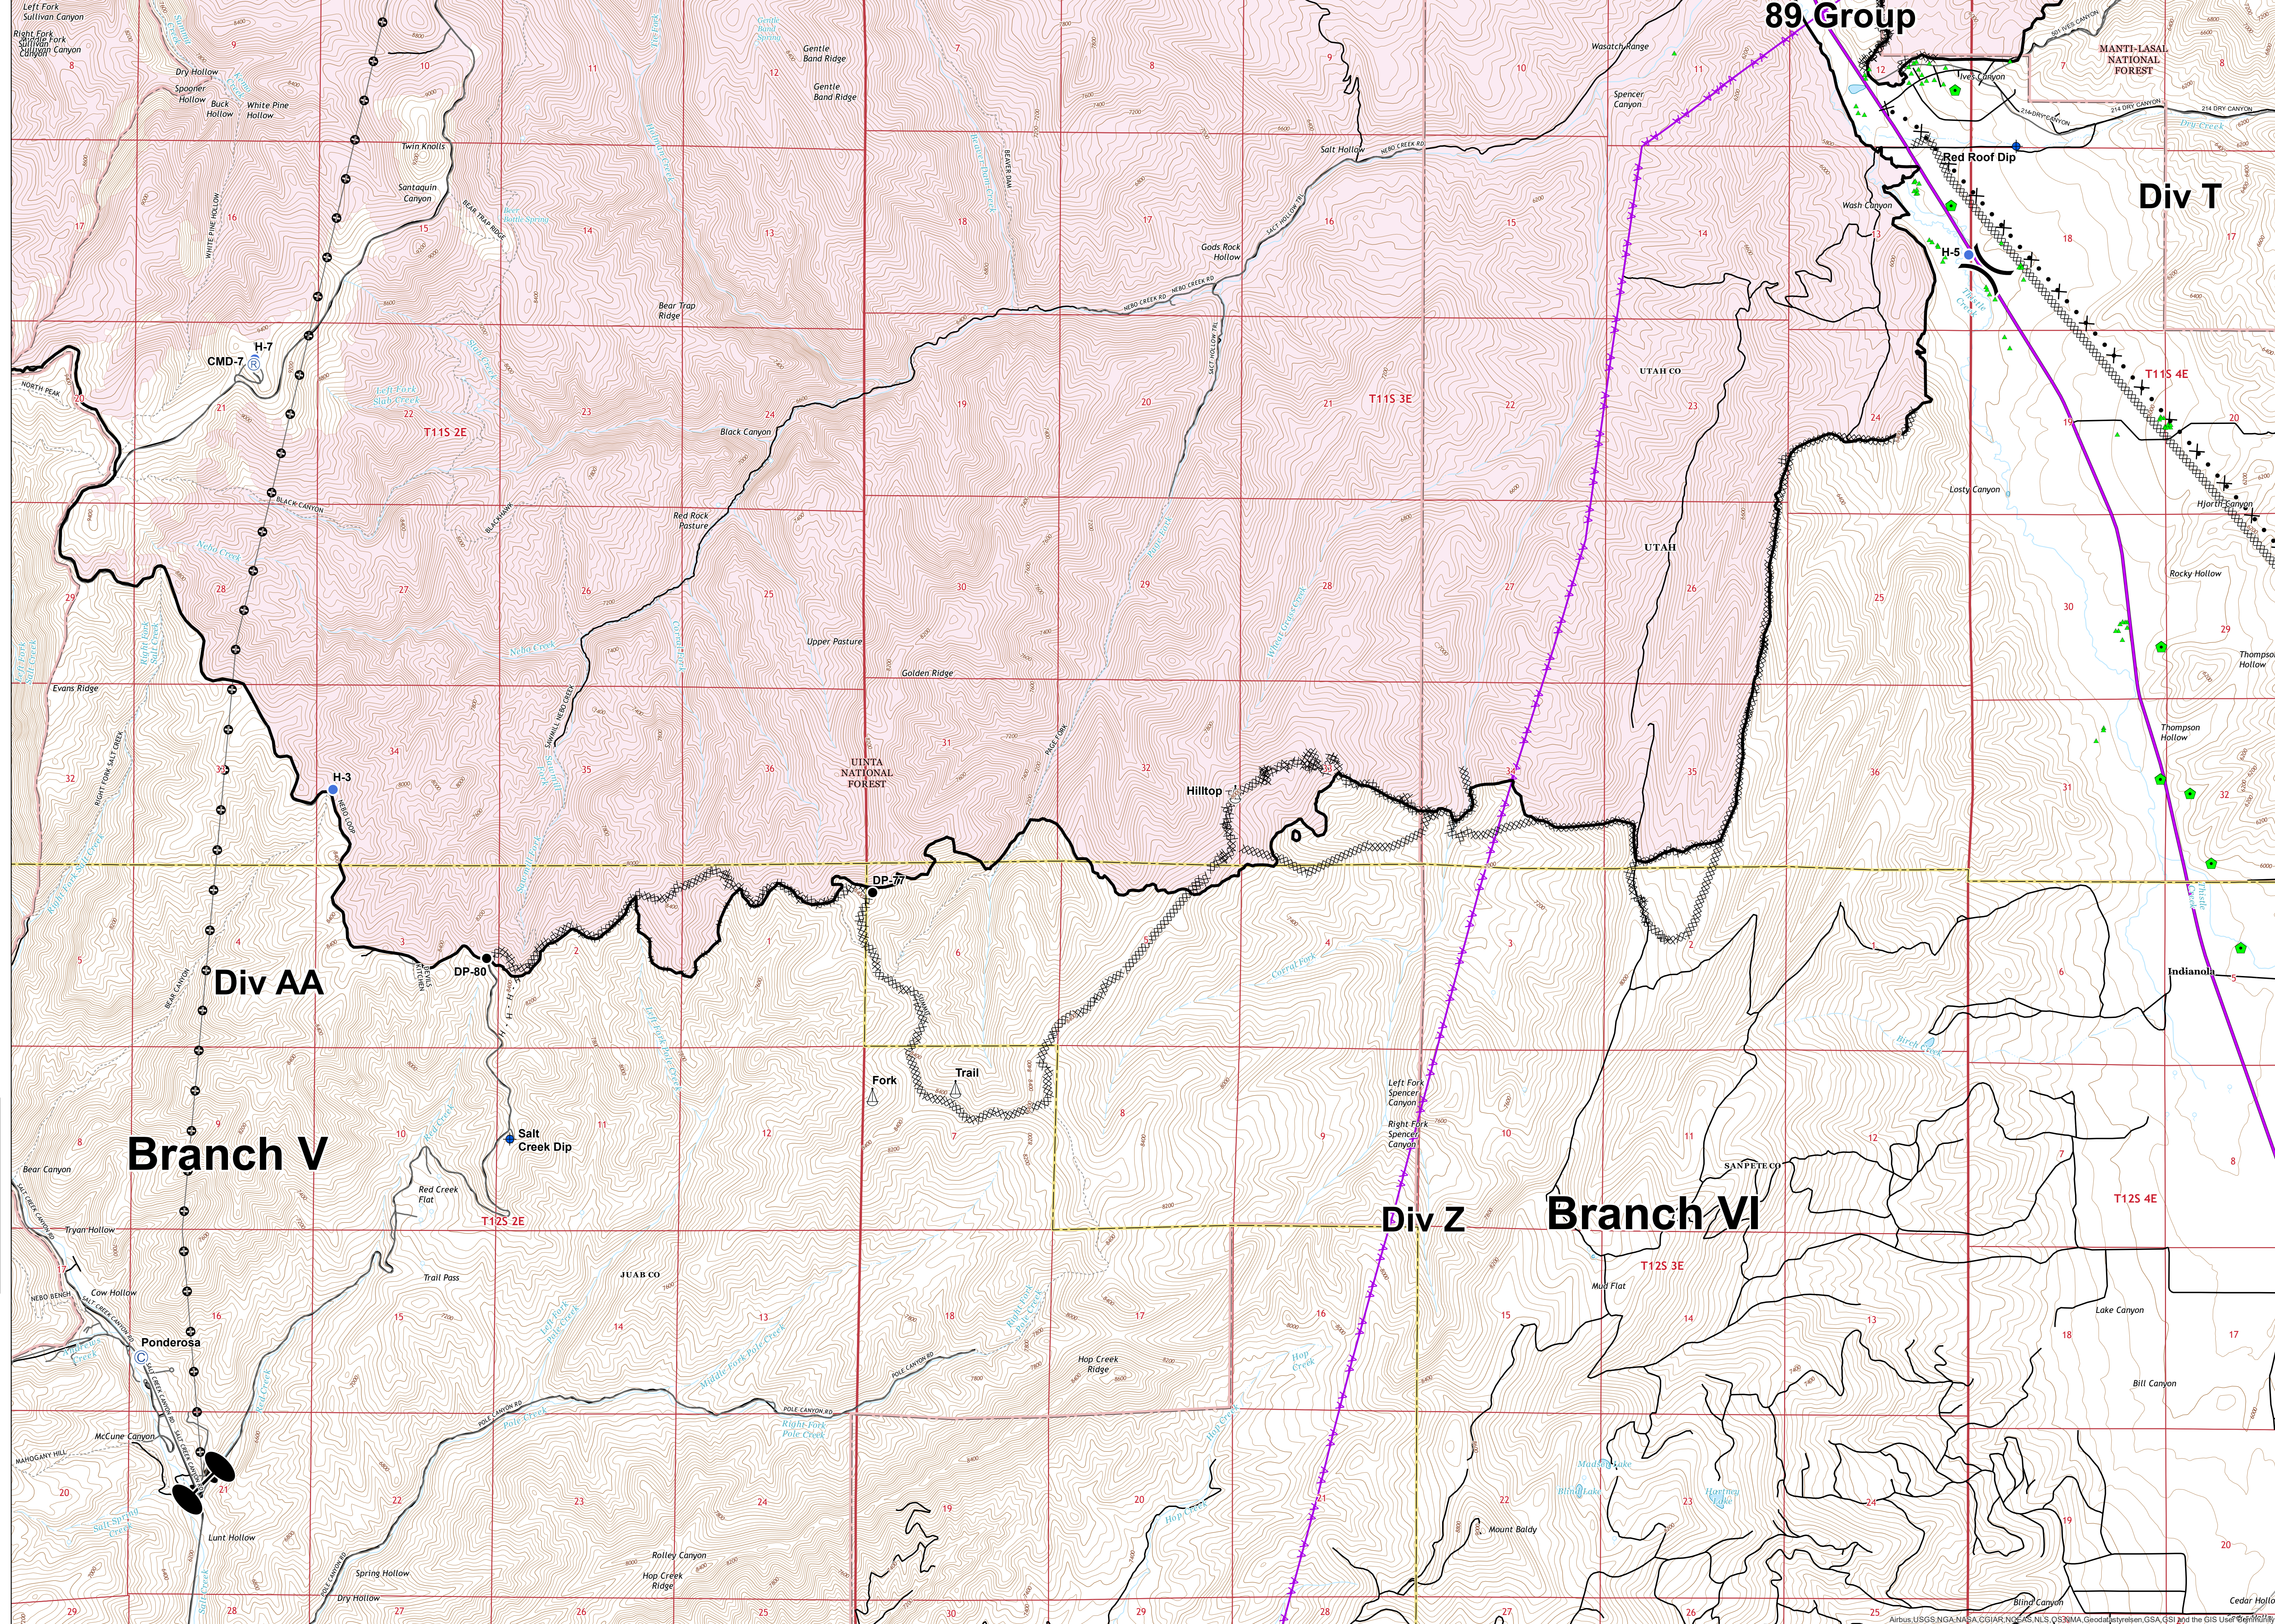

Pole Creek Bald Mtn IAP Map

Div Z

UT-UWF-000971
September 27, 2018
Day Shift

Pole Creek 101,895 acres;
Bald Mountain 18,605 acres
as of 9/25/2018 2338 MDT

Page 5 of 12

- Legend**
- Camp
 - Dip Site
 - Helispot
 - Repeater
 - Sling Site
 - Division Break
 - Zone Break
 - Buildings
 - Mines
 - Electrical Lines
 - Completed Line
 - Completed Dozer Line
 - Completed Hand Line
 - Proposed Dozer Line
 - Zone

Miles
0 0.1 0.2 0.3 0.4 0.5

NAD 83
UTM Zone 12

BM - GB#1
9/26/2018
2056

89 Group

Div T

Div AA

Branch V

Div Z

Branch VI

T12S 4E