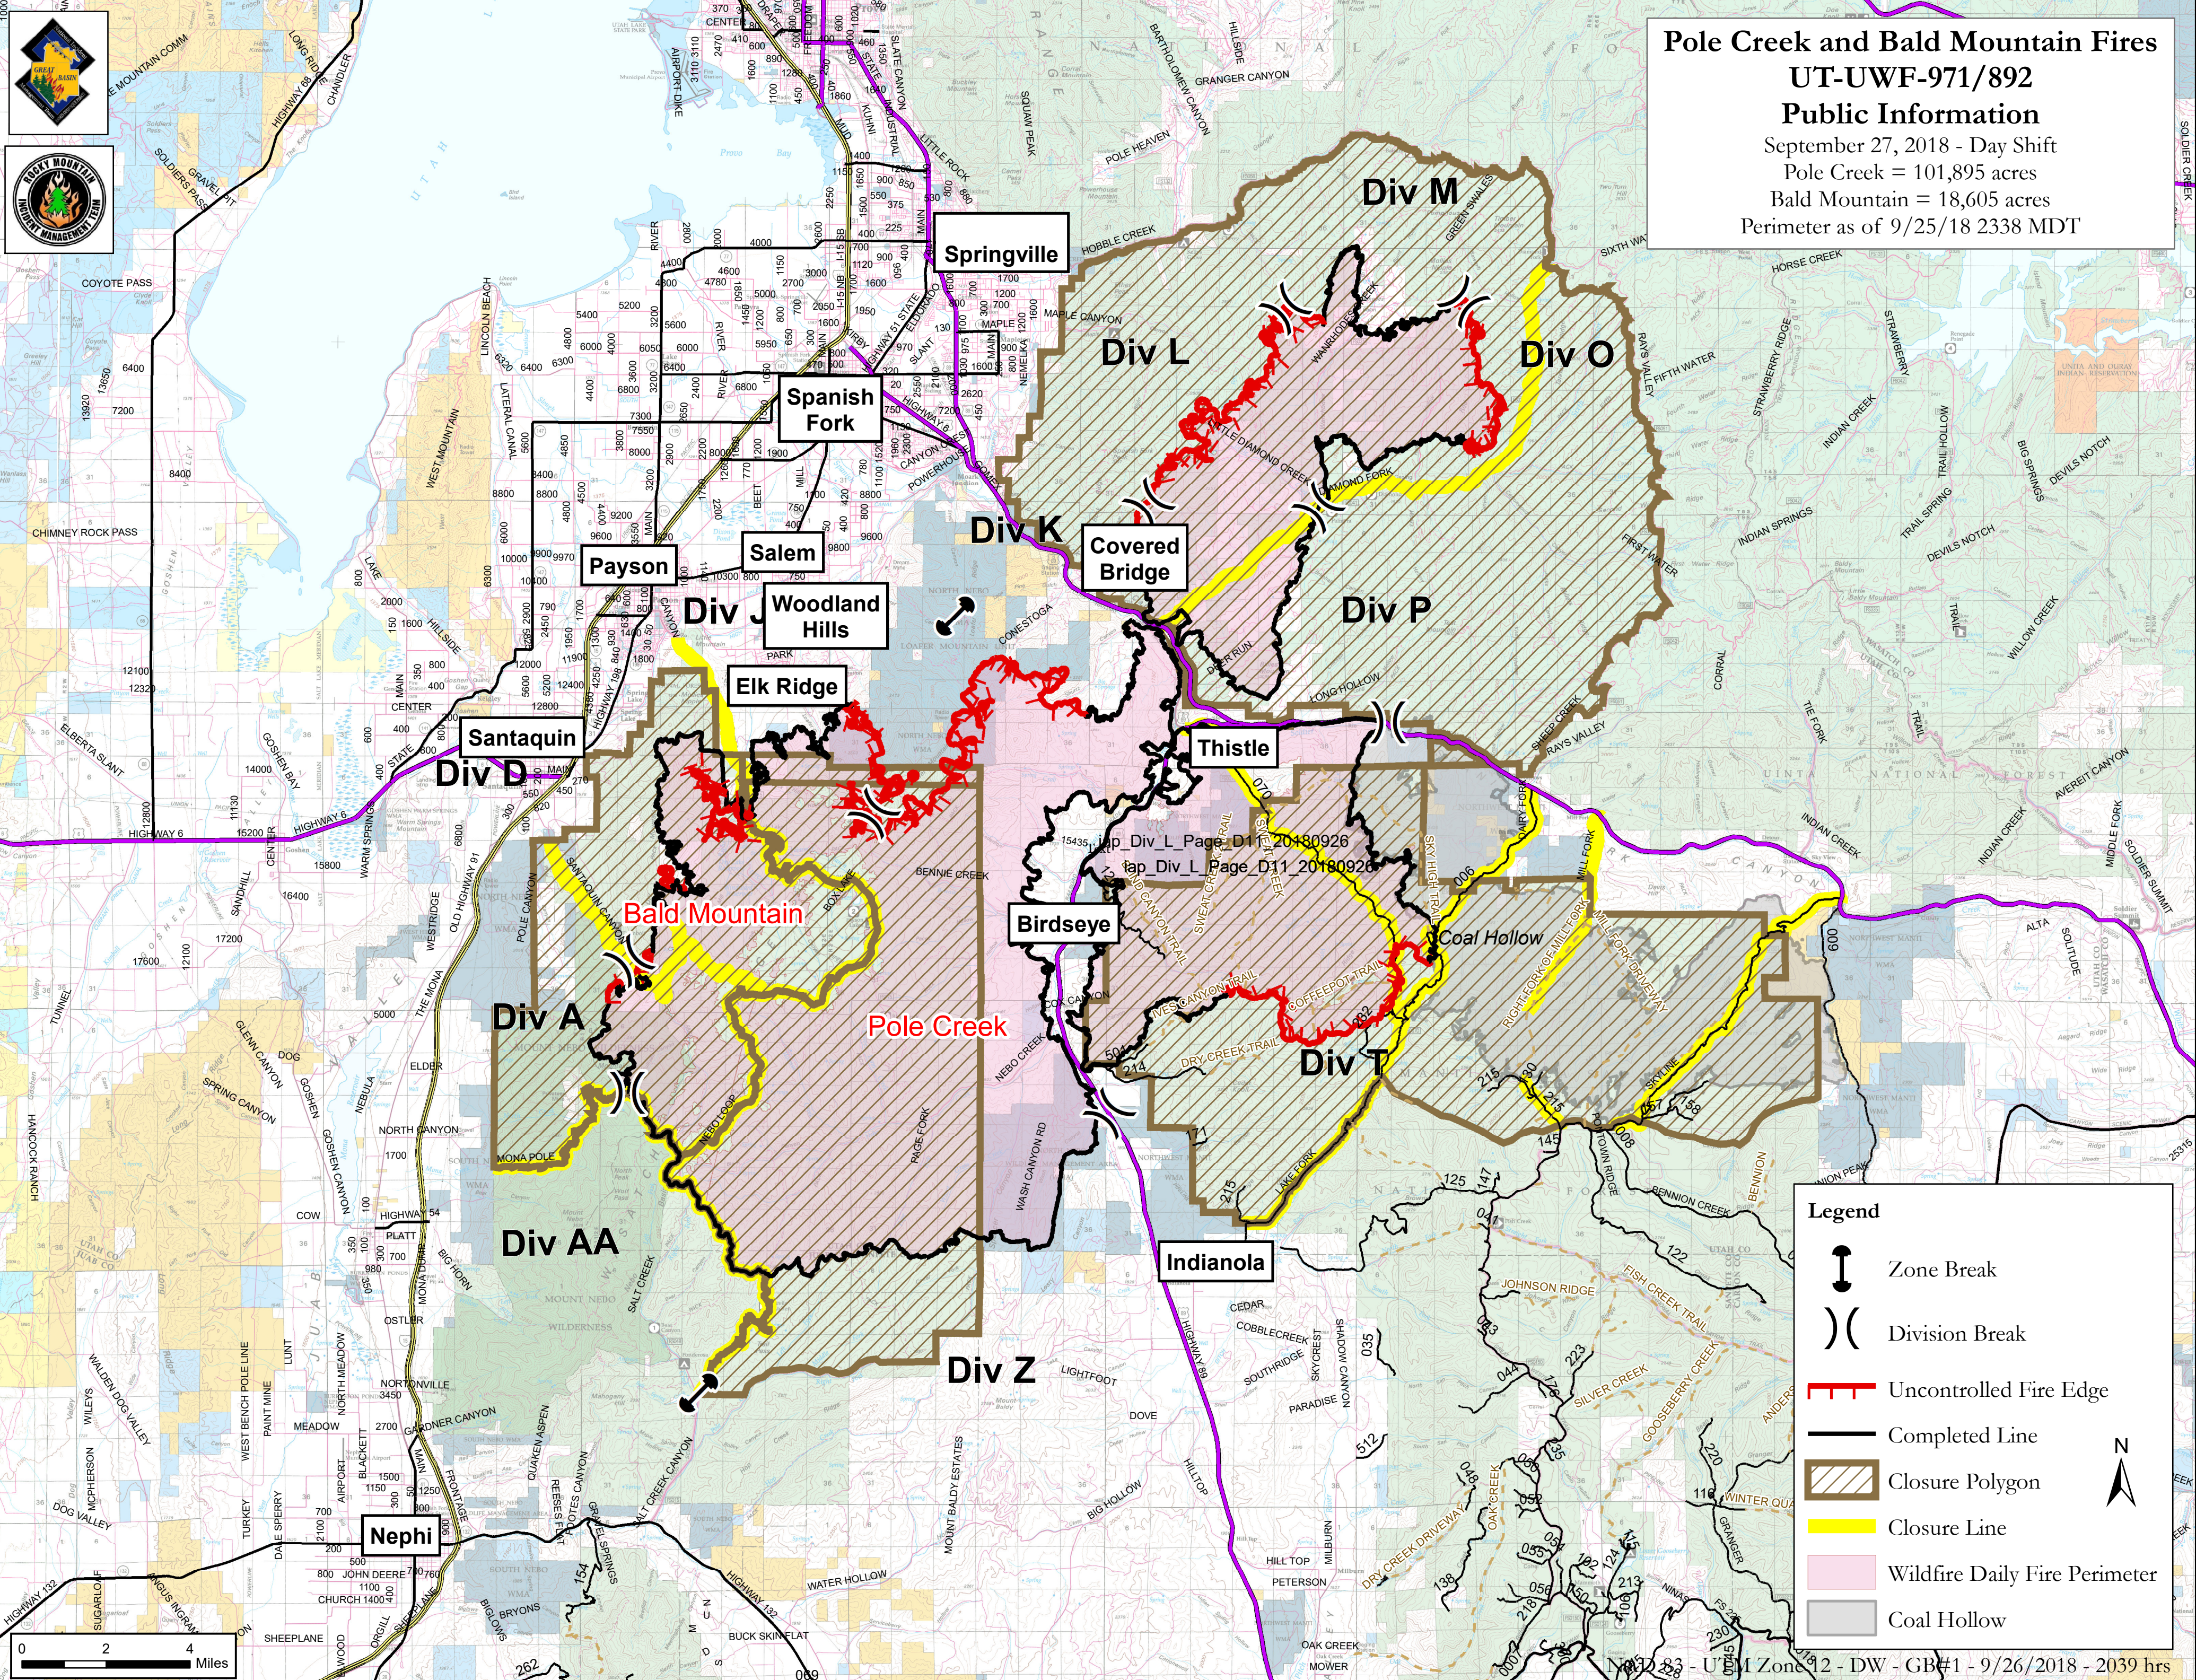

Pole Creek and Bald Mountain Fires
UT-UWF-971/892
Public Information
 September 27, 2018 - Day Shift
 Pole Creek = 101,895 acres
 Bald Mountain = 18,605 acres
 Perimeter as of 9/25/18 2338 MDT

Legend

- Zone Break
- Division Break
- Uncontrolled Fire Edge
- Completed Line
- Closure Polygon
- Closure Line
- Wildfire Daily Fire Perimeter
- Coal Hollow