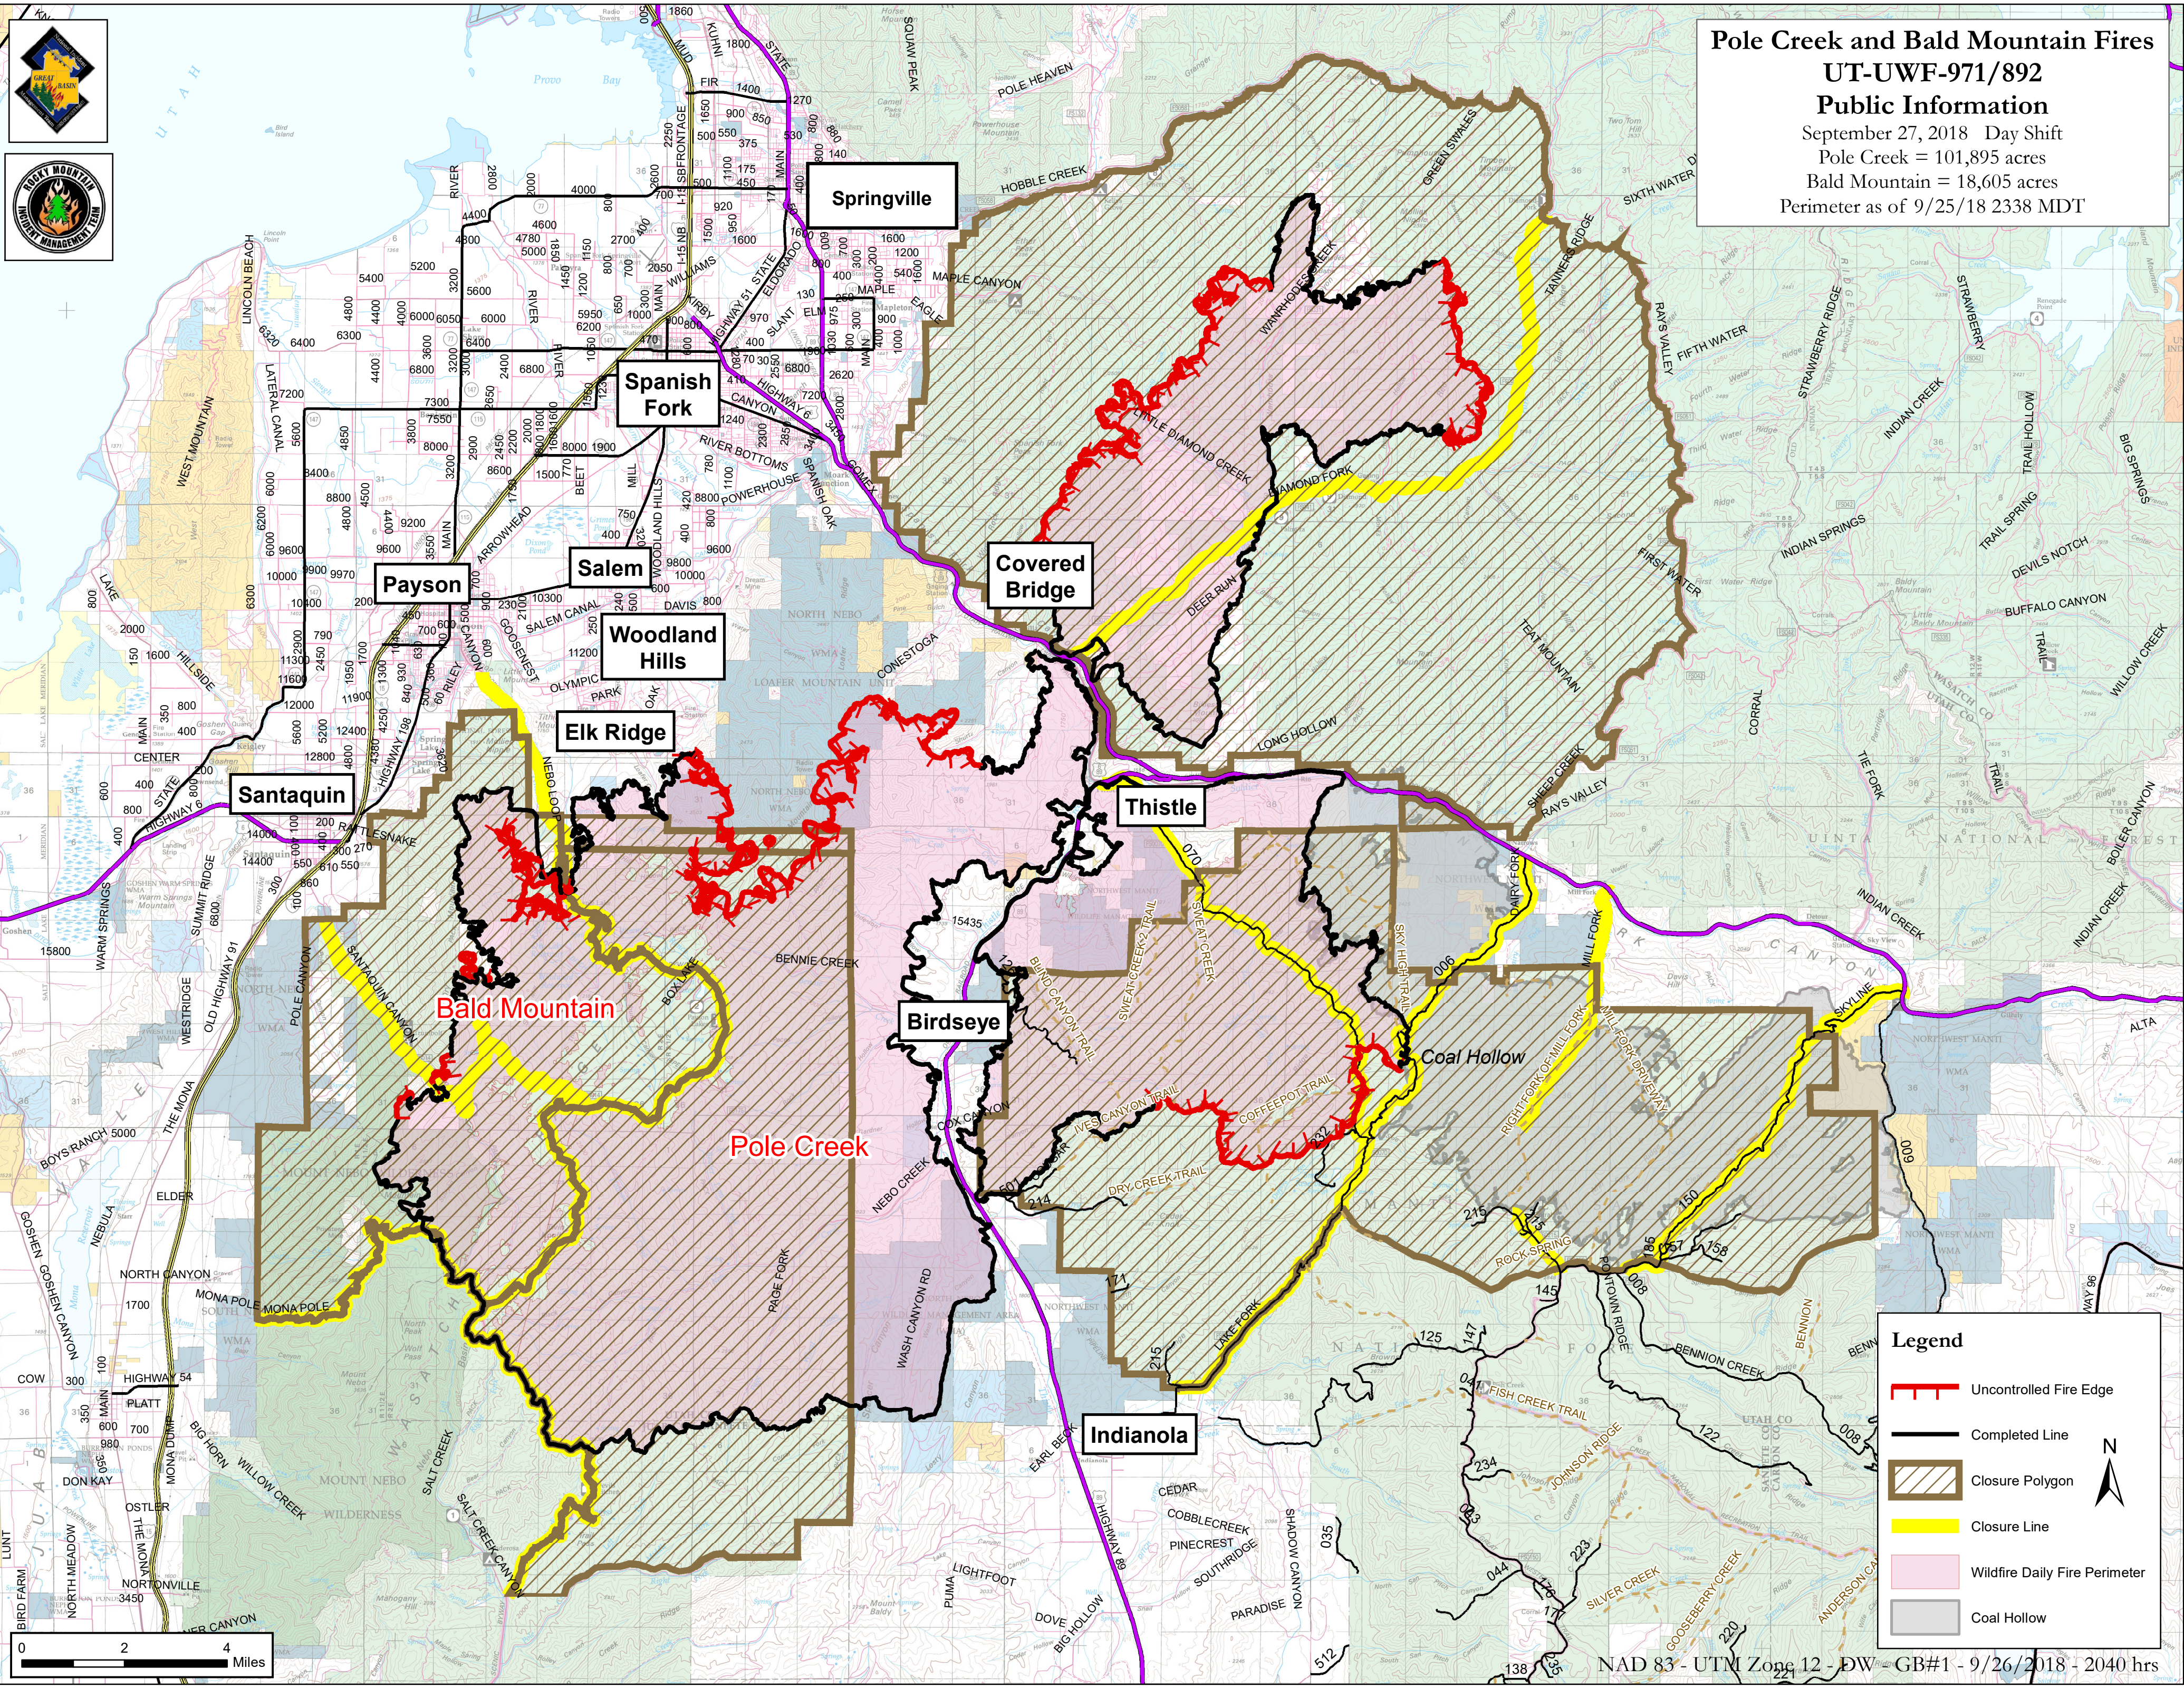

Pole Creek and Bald Mountain Fires
UT-UWF-971/892
Public Information
 September 27, 2018 Day Shift
 Pole Creek = 101,895 acres
 Bald Mountain = 18,605 acres
 Perimeter as of 9/25/18 2338 MDT

Legend

- Uncontrolled Fire Edge
- Completed Line
- Closure Polygon
- Closure Line
- Wildfire Daily Fire Perimeter
- Coal Hollow

N