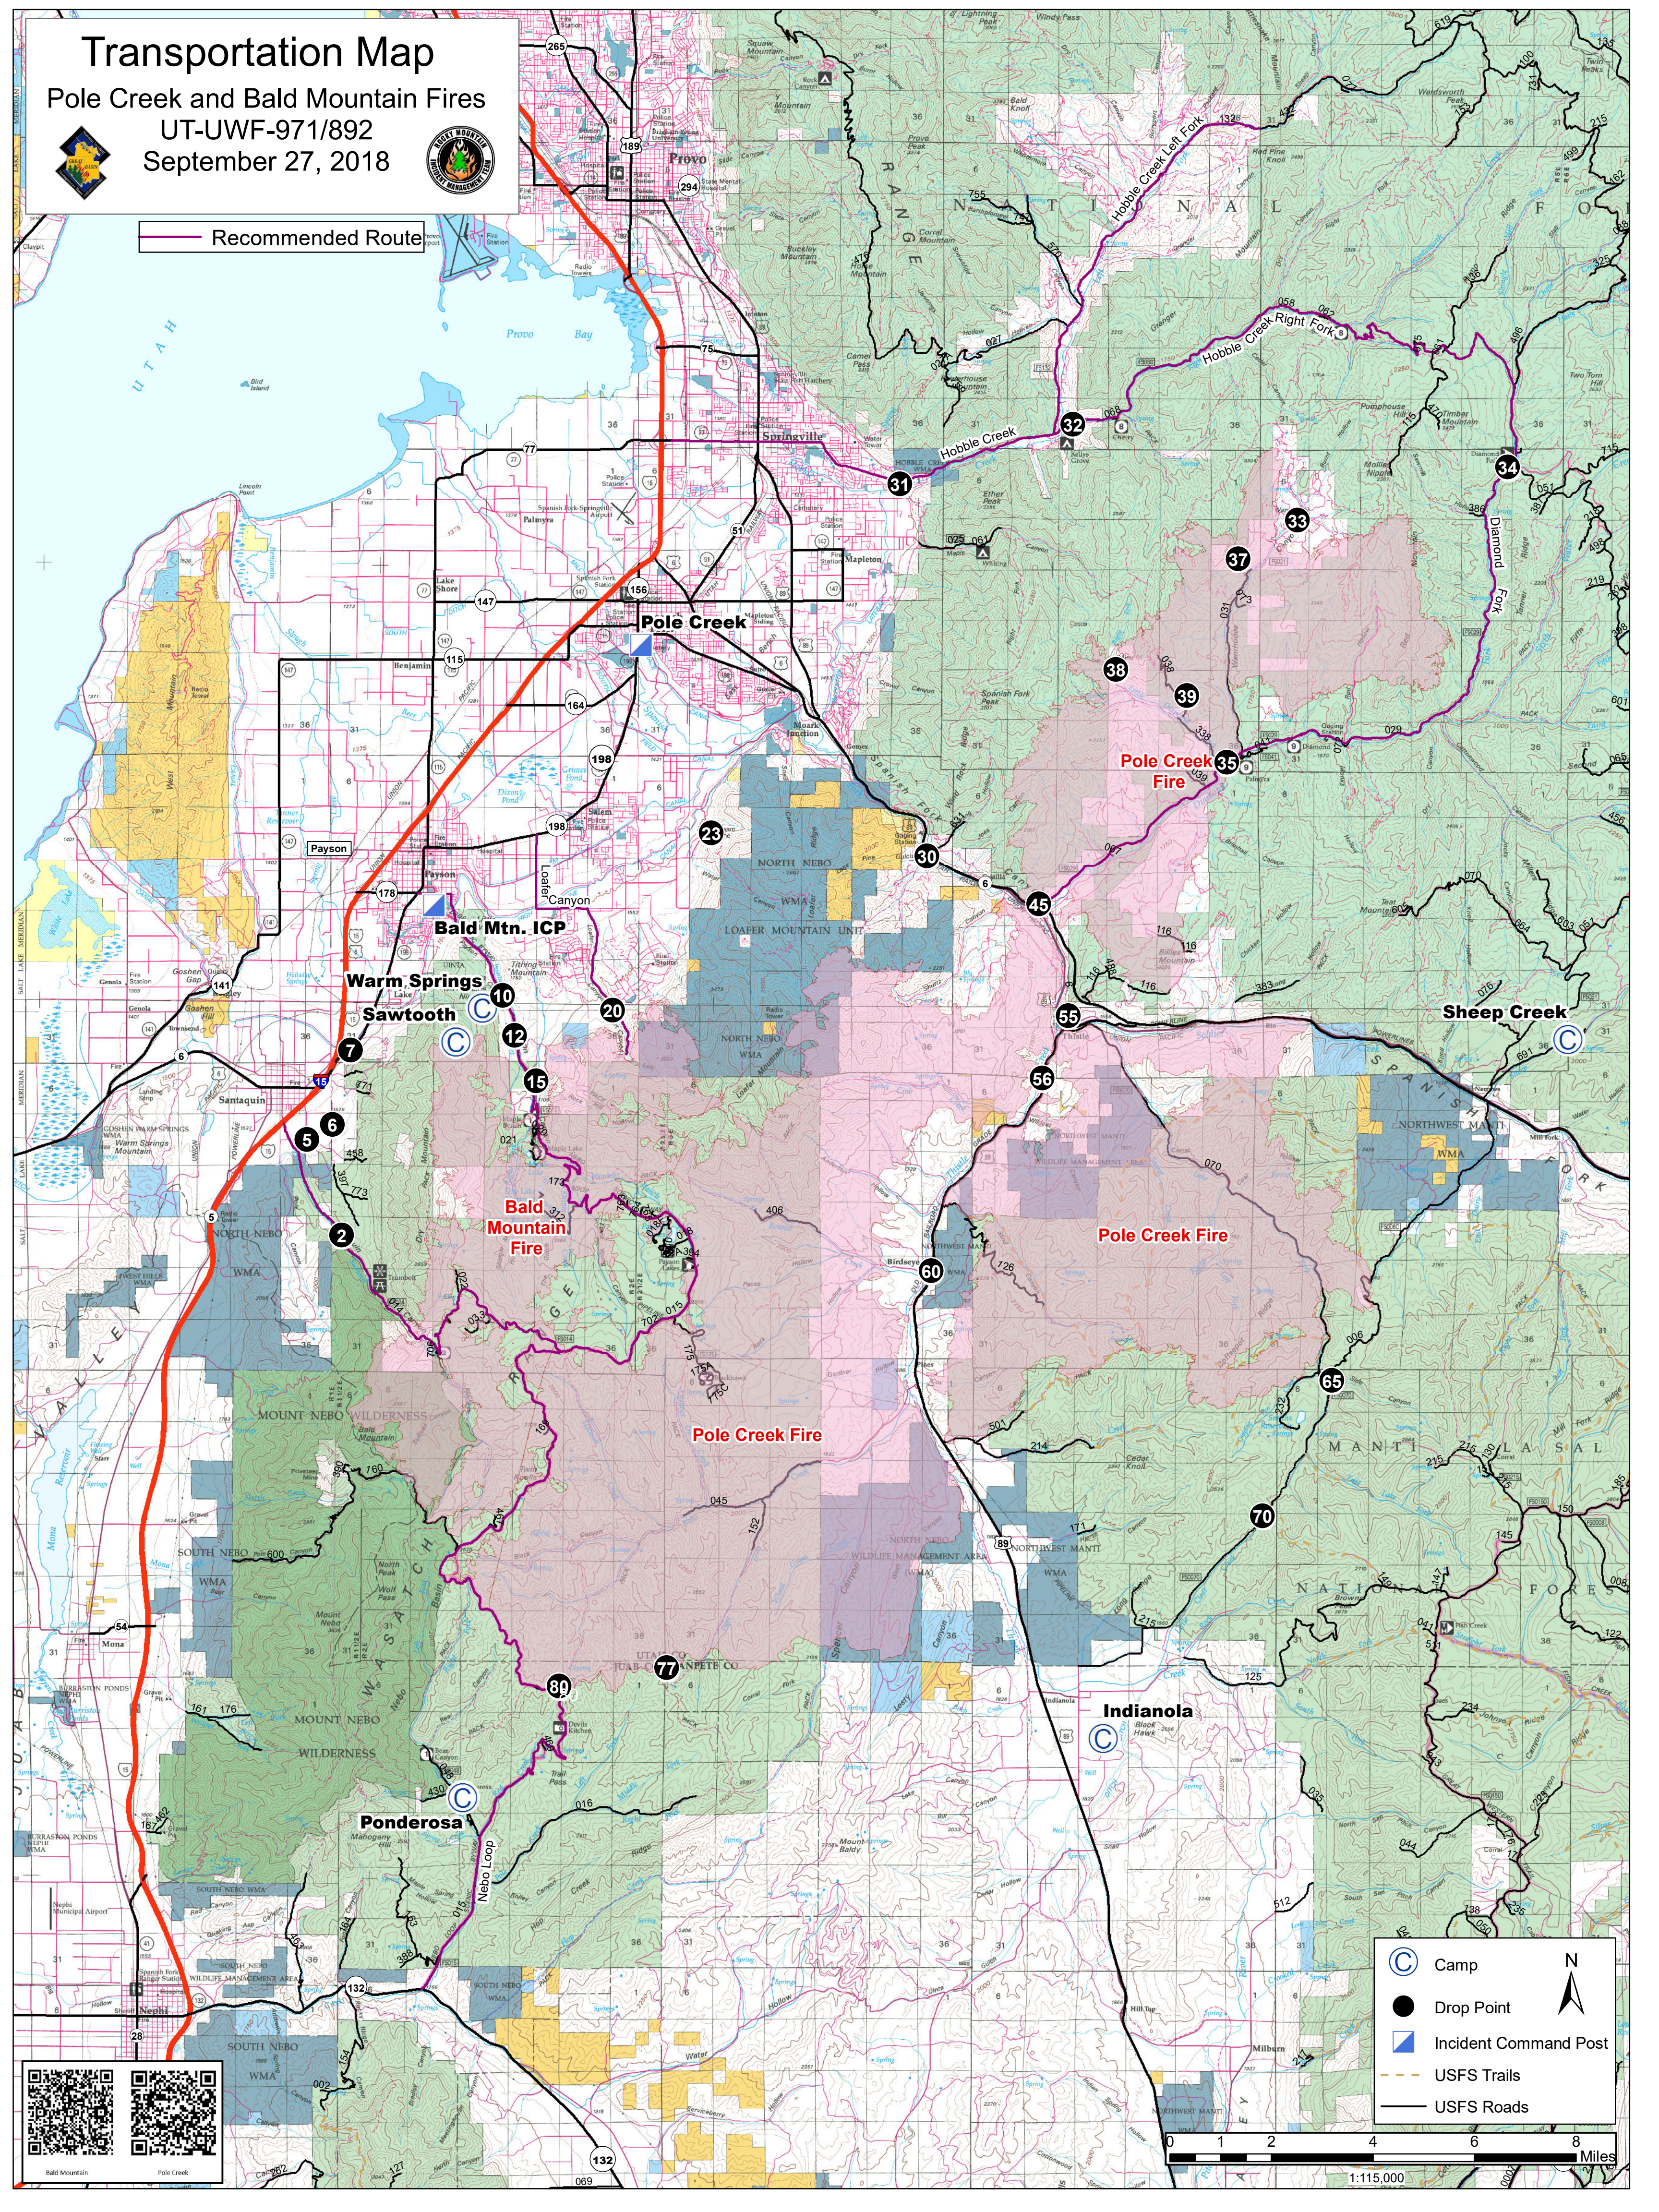

Transportation Map

Pole Creek and Bald Mountain Fires

UT-UWF-971/892

September 27, 2018

Recommended Route

- Camp
- Drop Point
- Incident Command Post
- USFS Trails
- USFS Roads

1:115,000