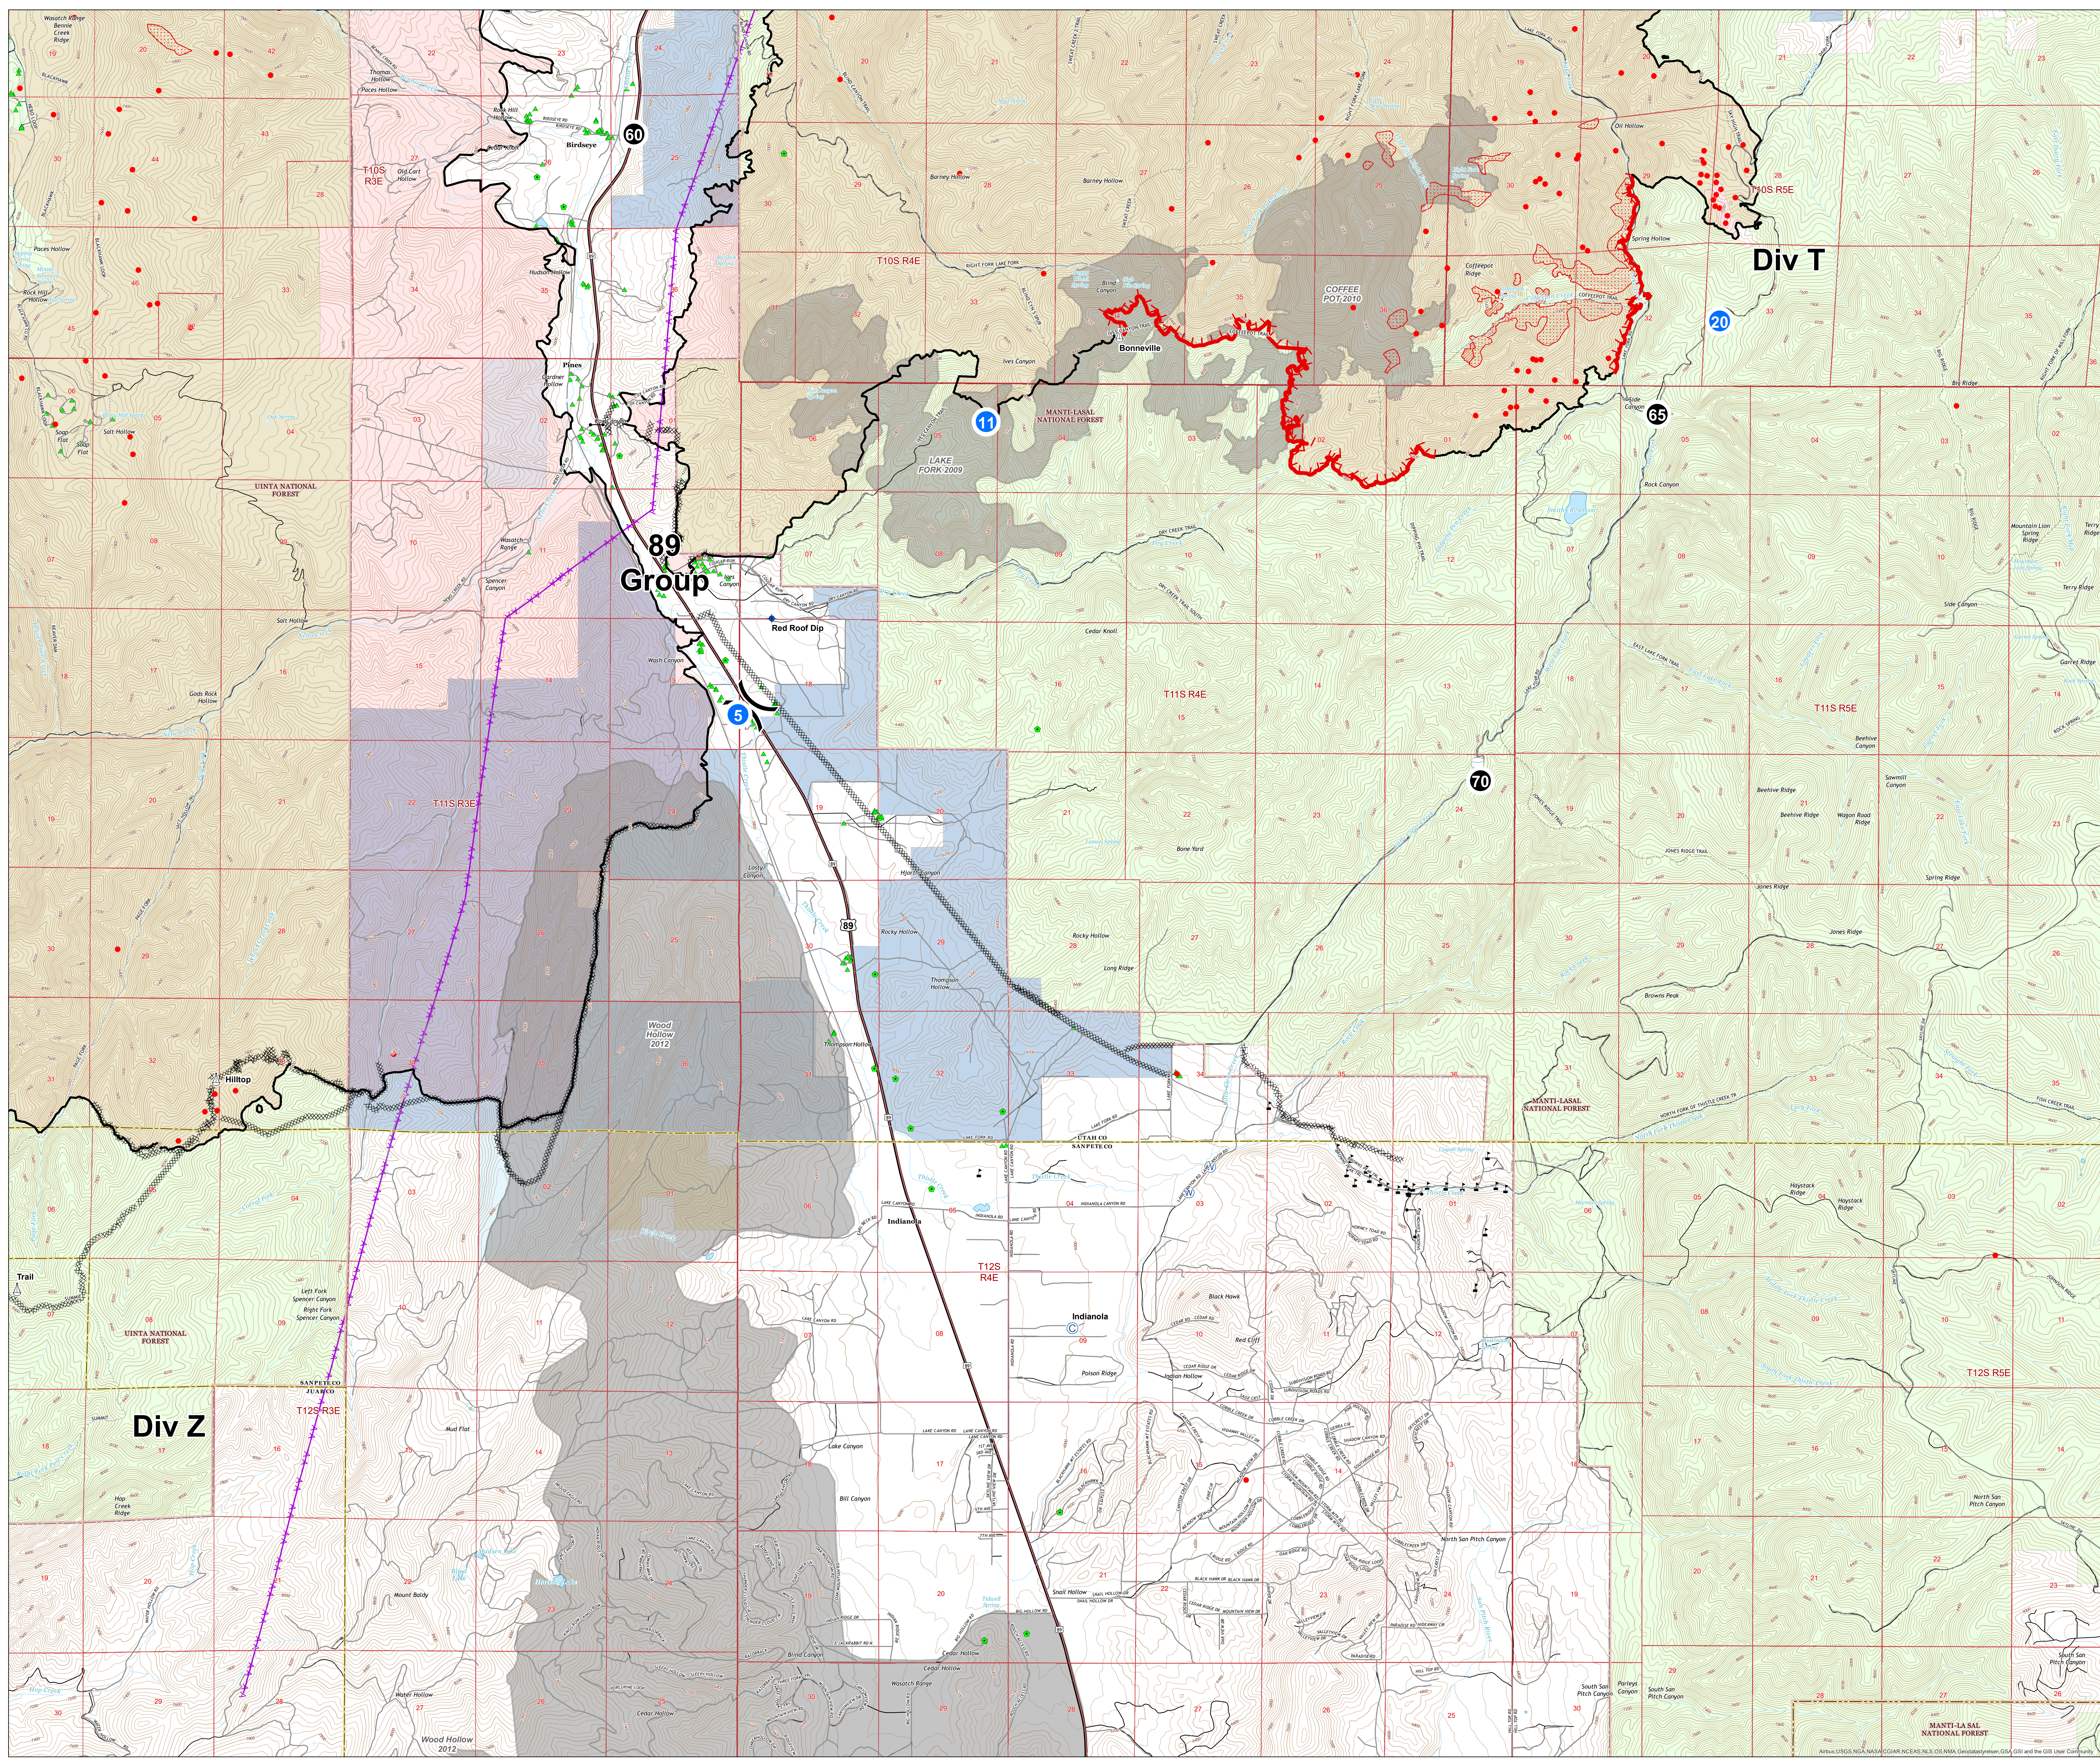

Pole Creek Bald Mtn DIV Briefing Map

89 Group South

UT-UWF-000971
Pole Creek: 101,895 acres
Bald Mountain: 18,605 acres
as of 9/25/18 2338

September 28, 2018
Day Shift

Page 5 of 6

- Camp
- Dip Site
- Gate
- Sling Site
- Water Source
- Water Tank
- Value at Risk
- Division Break
- Uncontrolled Fire Edge
- Completed Line
- Completed Dozer Line
- Completed Hand Line
- Structure
- MantiLasal_Mines
- Intense Heat
- Isolated Heat
- Scattered Heat
- EventPolygon
- 2009-2018 Fire History
- LandStatus**
- BLM
- Private
- State
- Wildlife Preserve
- National Forest

Div T

Div Z

89 Group

Bonneville

Red Roof Dip

Hilltop

Indianola

Indianola