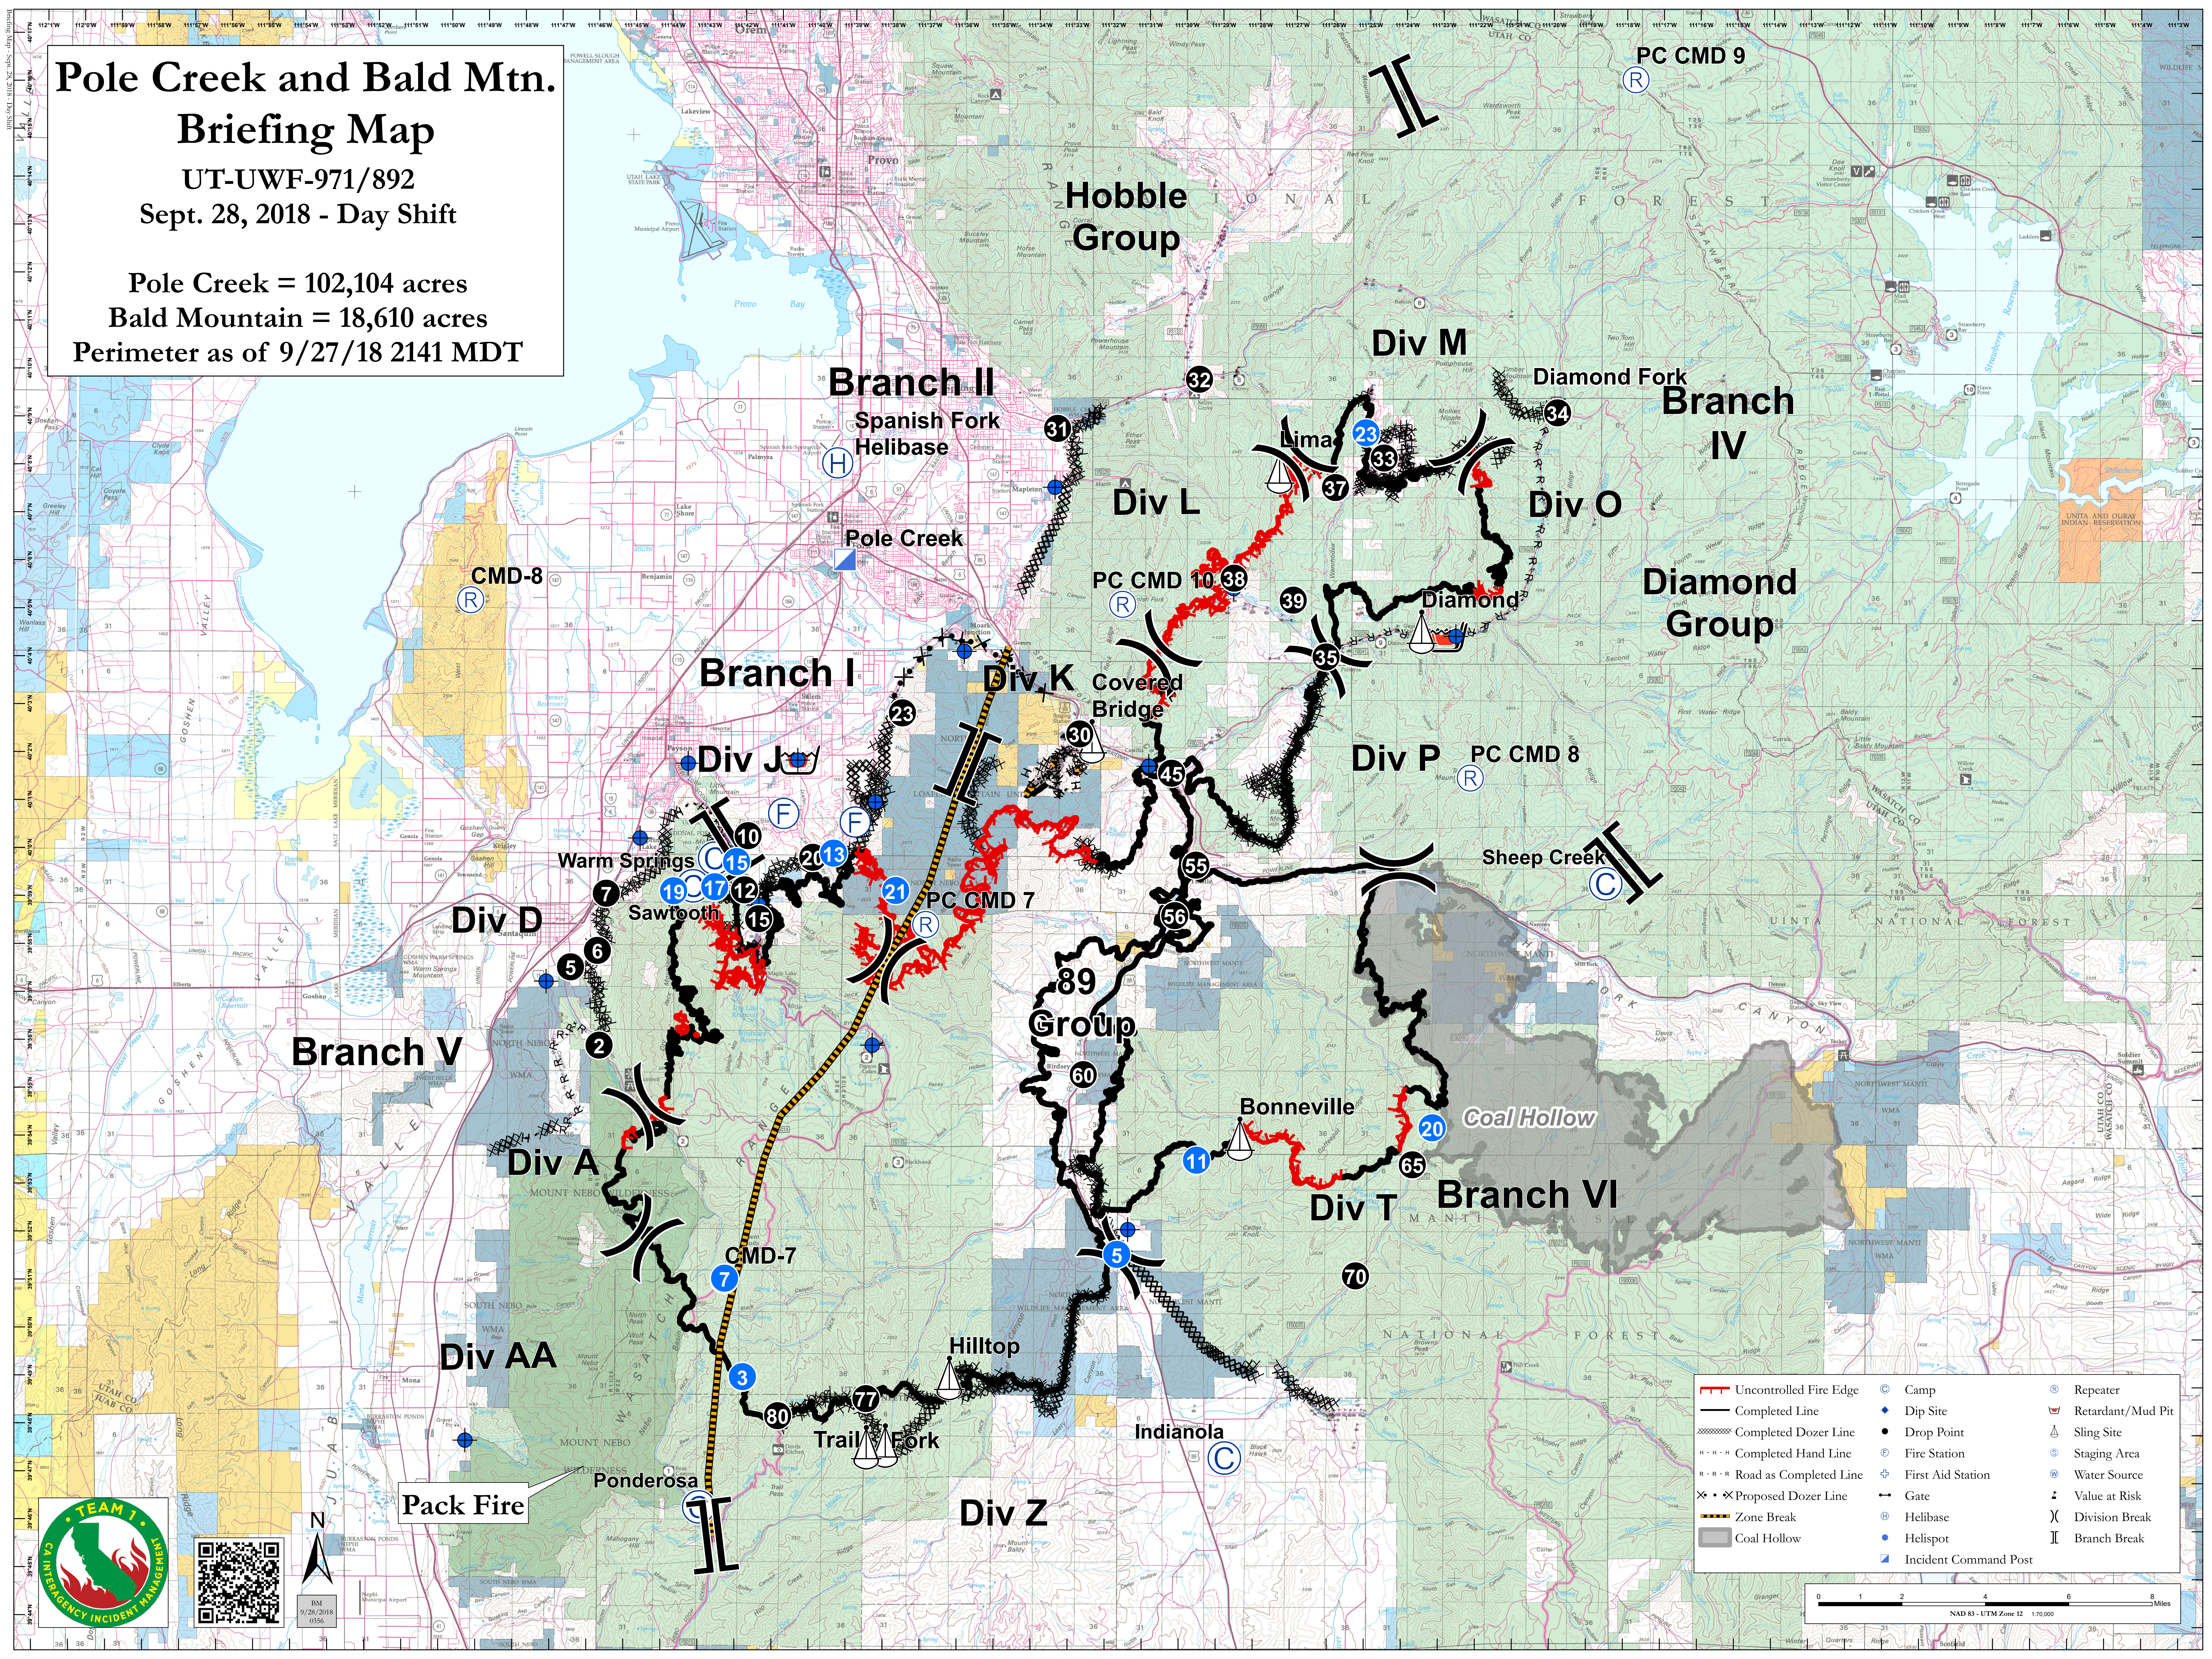

# Pole Creek and Bald Mtn. Briefing Map

UT-UWF-971/892

Sept. 28, 2018 - Day Shift

Pole Creek = 102,104 acres

Bald Mountain = 18,610 acres

Perimeter as of 9/27/18 2141 MDT

Pack Fire

	Uncontrolled Fire Edge		Camp		Repeater
	Completed Line		Dip Site		Retardant/Mud Pit
	Completed Dozer Line		Drop Point		Sling Site
	Completed Hand Line		Fire Station		Staging Area
	Road as Completed Line		First Aid Station		Water Source
	Proposed Dozer Line		Gate		Value at Risk
	Zone Break		Helibase		Division Break
	Coal Hollow		Helispot		Branch Break
			Incident Command Post		

0 1 2 4 6 8 Miles  
NAD 83 - UTM Zone 12 1:70,000