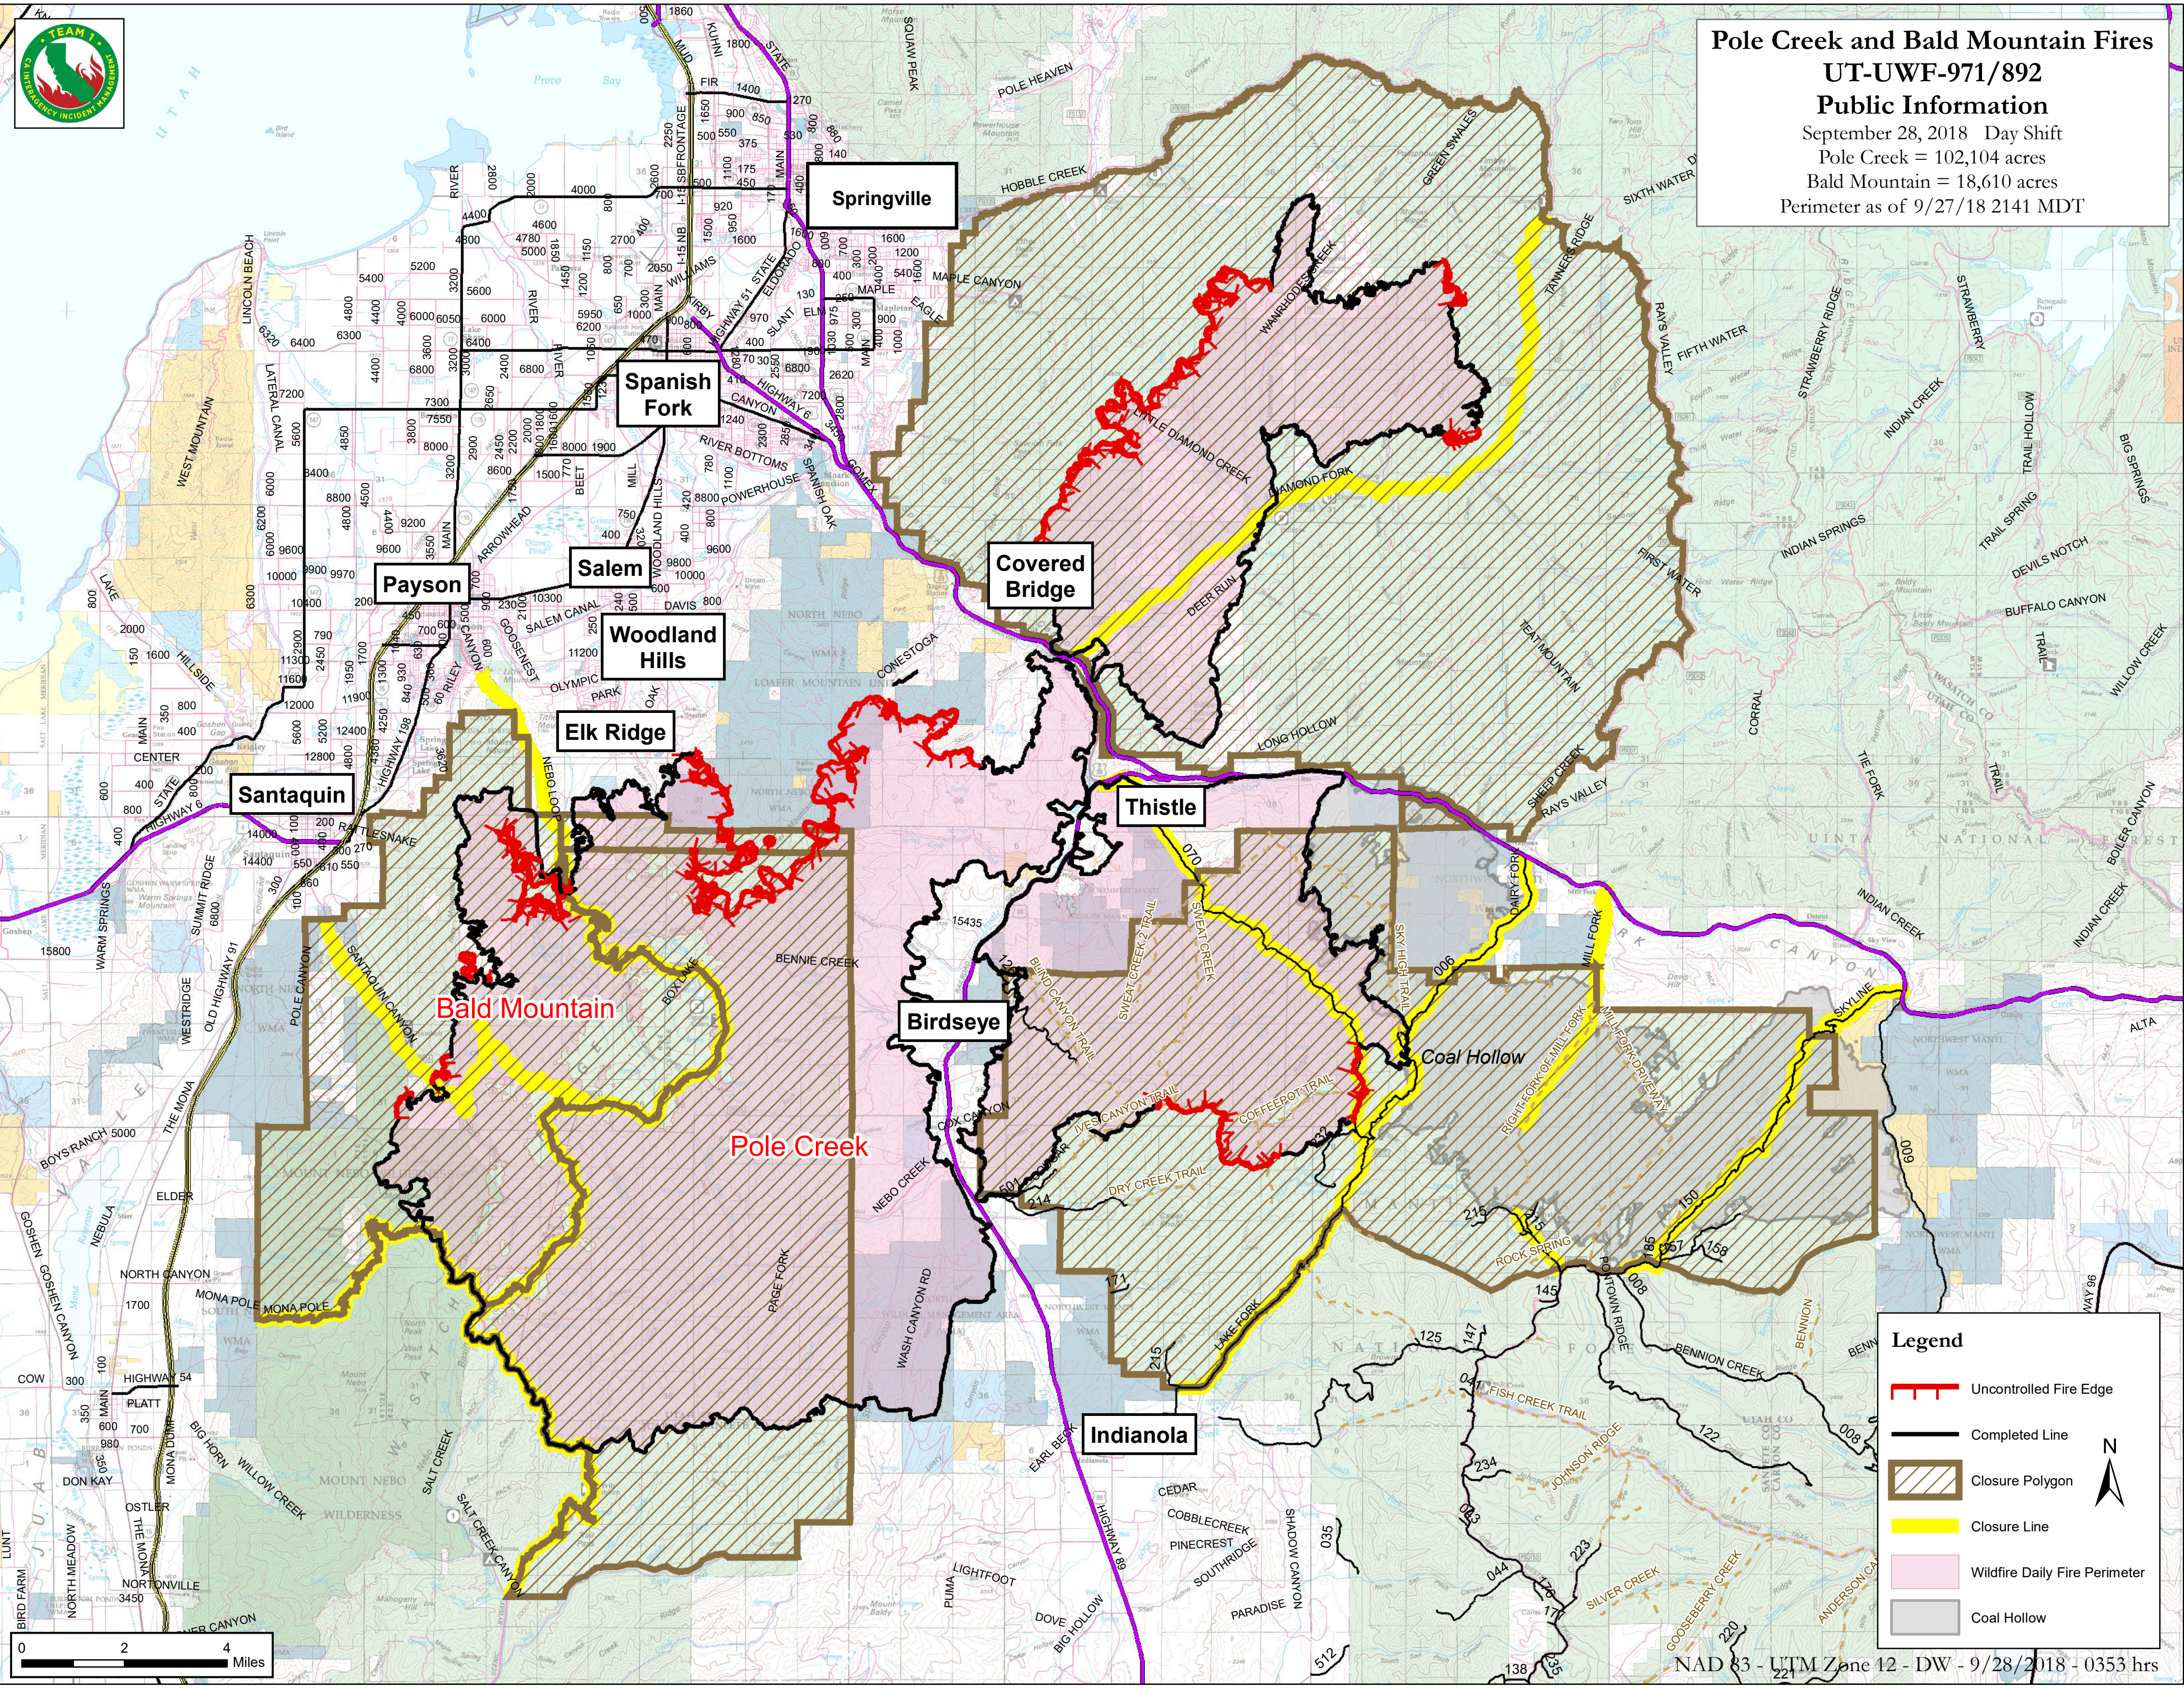

Pole Creek and Bald Mountain Fires
UT-UWF-971/892
Public Information
 September 28, 2018 Day Shift
 Pole Creek = 102,104 acres
 Bald Mountain = 18,610 acres
 Perimeter as of 9/27/18 2141 MDT

Legend

- Uncontrolled Fire Edge
- Completed Line
- Closure Polygon
- Closure Line
- Wildfire Daily Fire Perimeter
- Coal Hollow

N