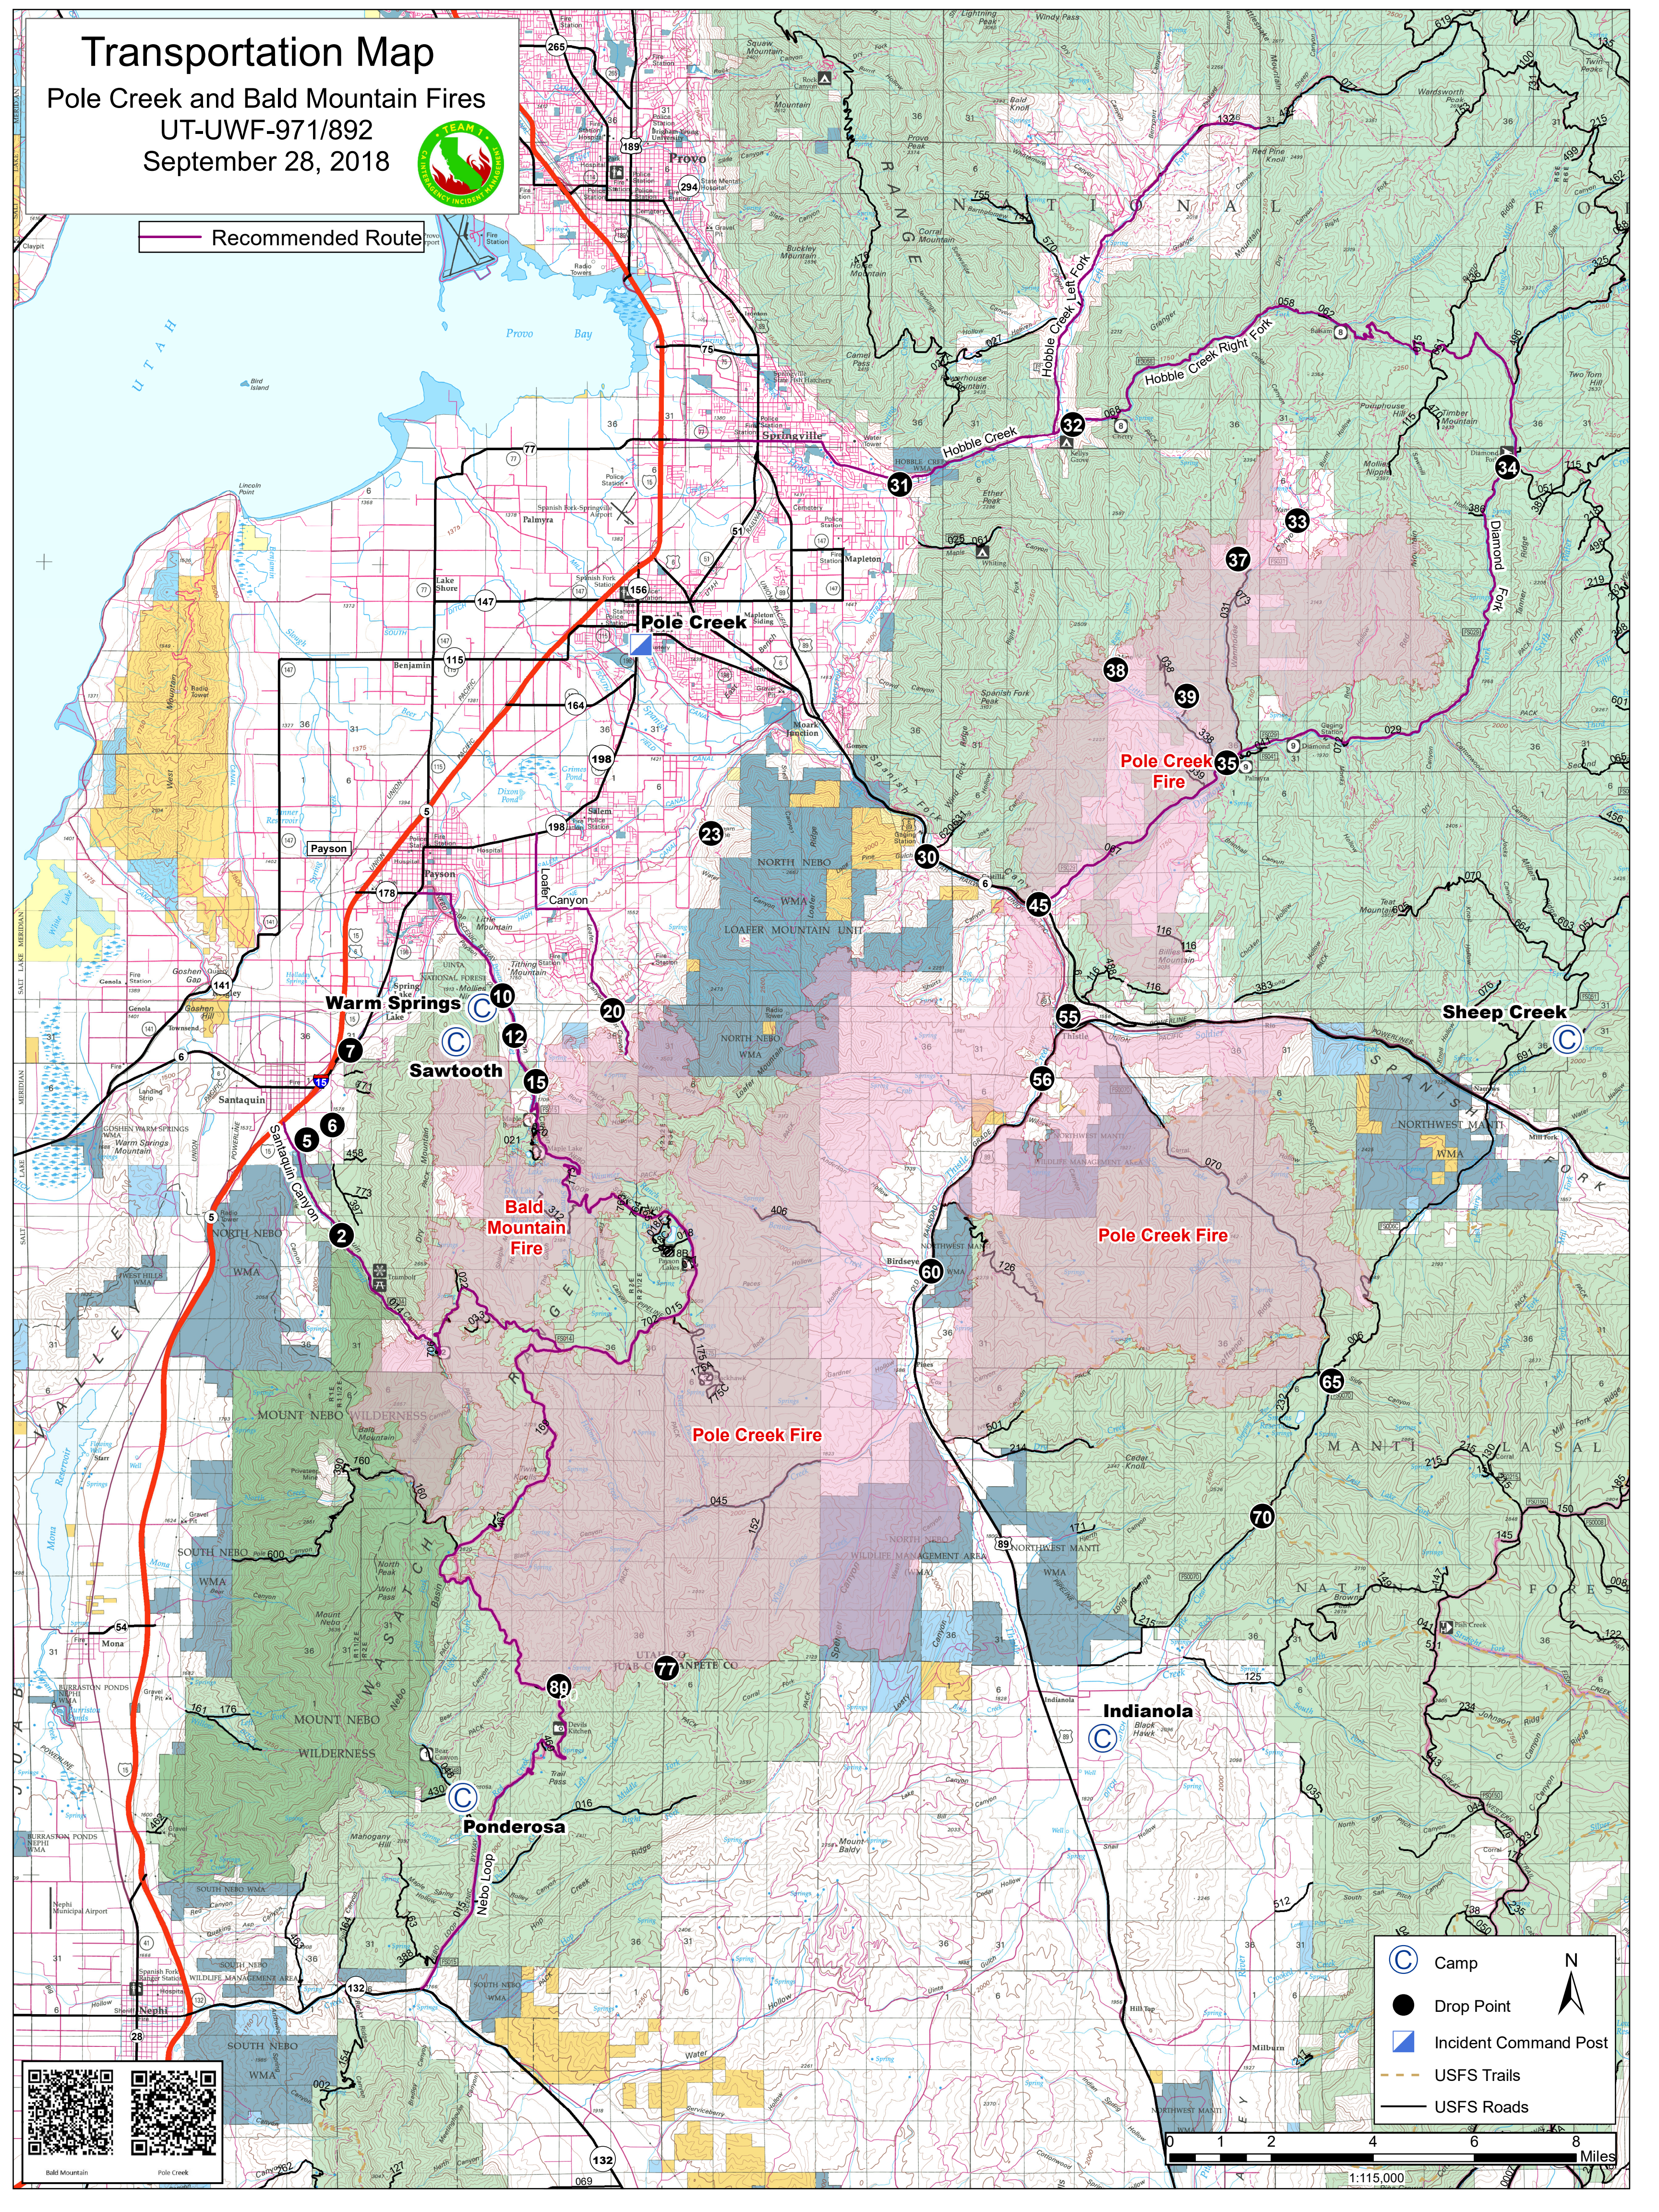

Transportation Map

Pole Creek and Bald Mountain Fires

UT-UWF-971/892

September 28, 2018

Recommended Route

- Camp
- Drop Point
- Incident Command Post
- USFS Trails
- USFS Roads

0 1 2 4 6 8 Miles
1:115,000