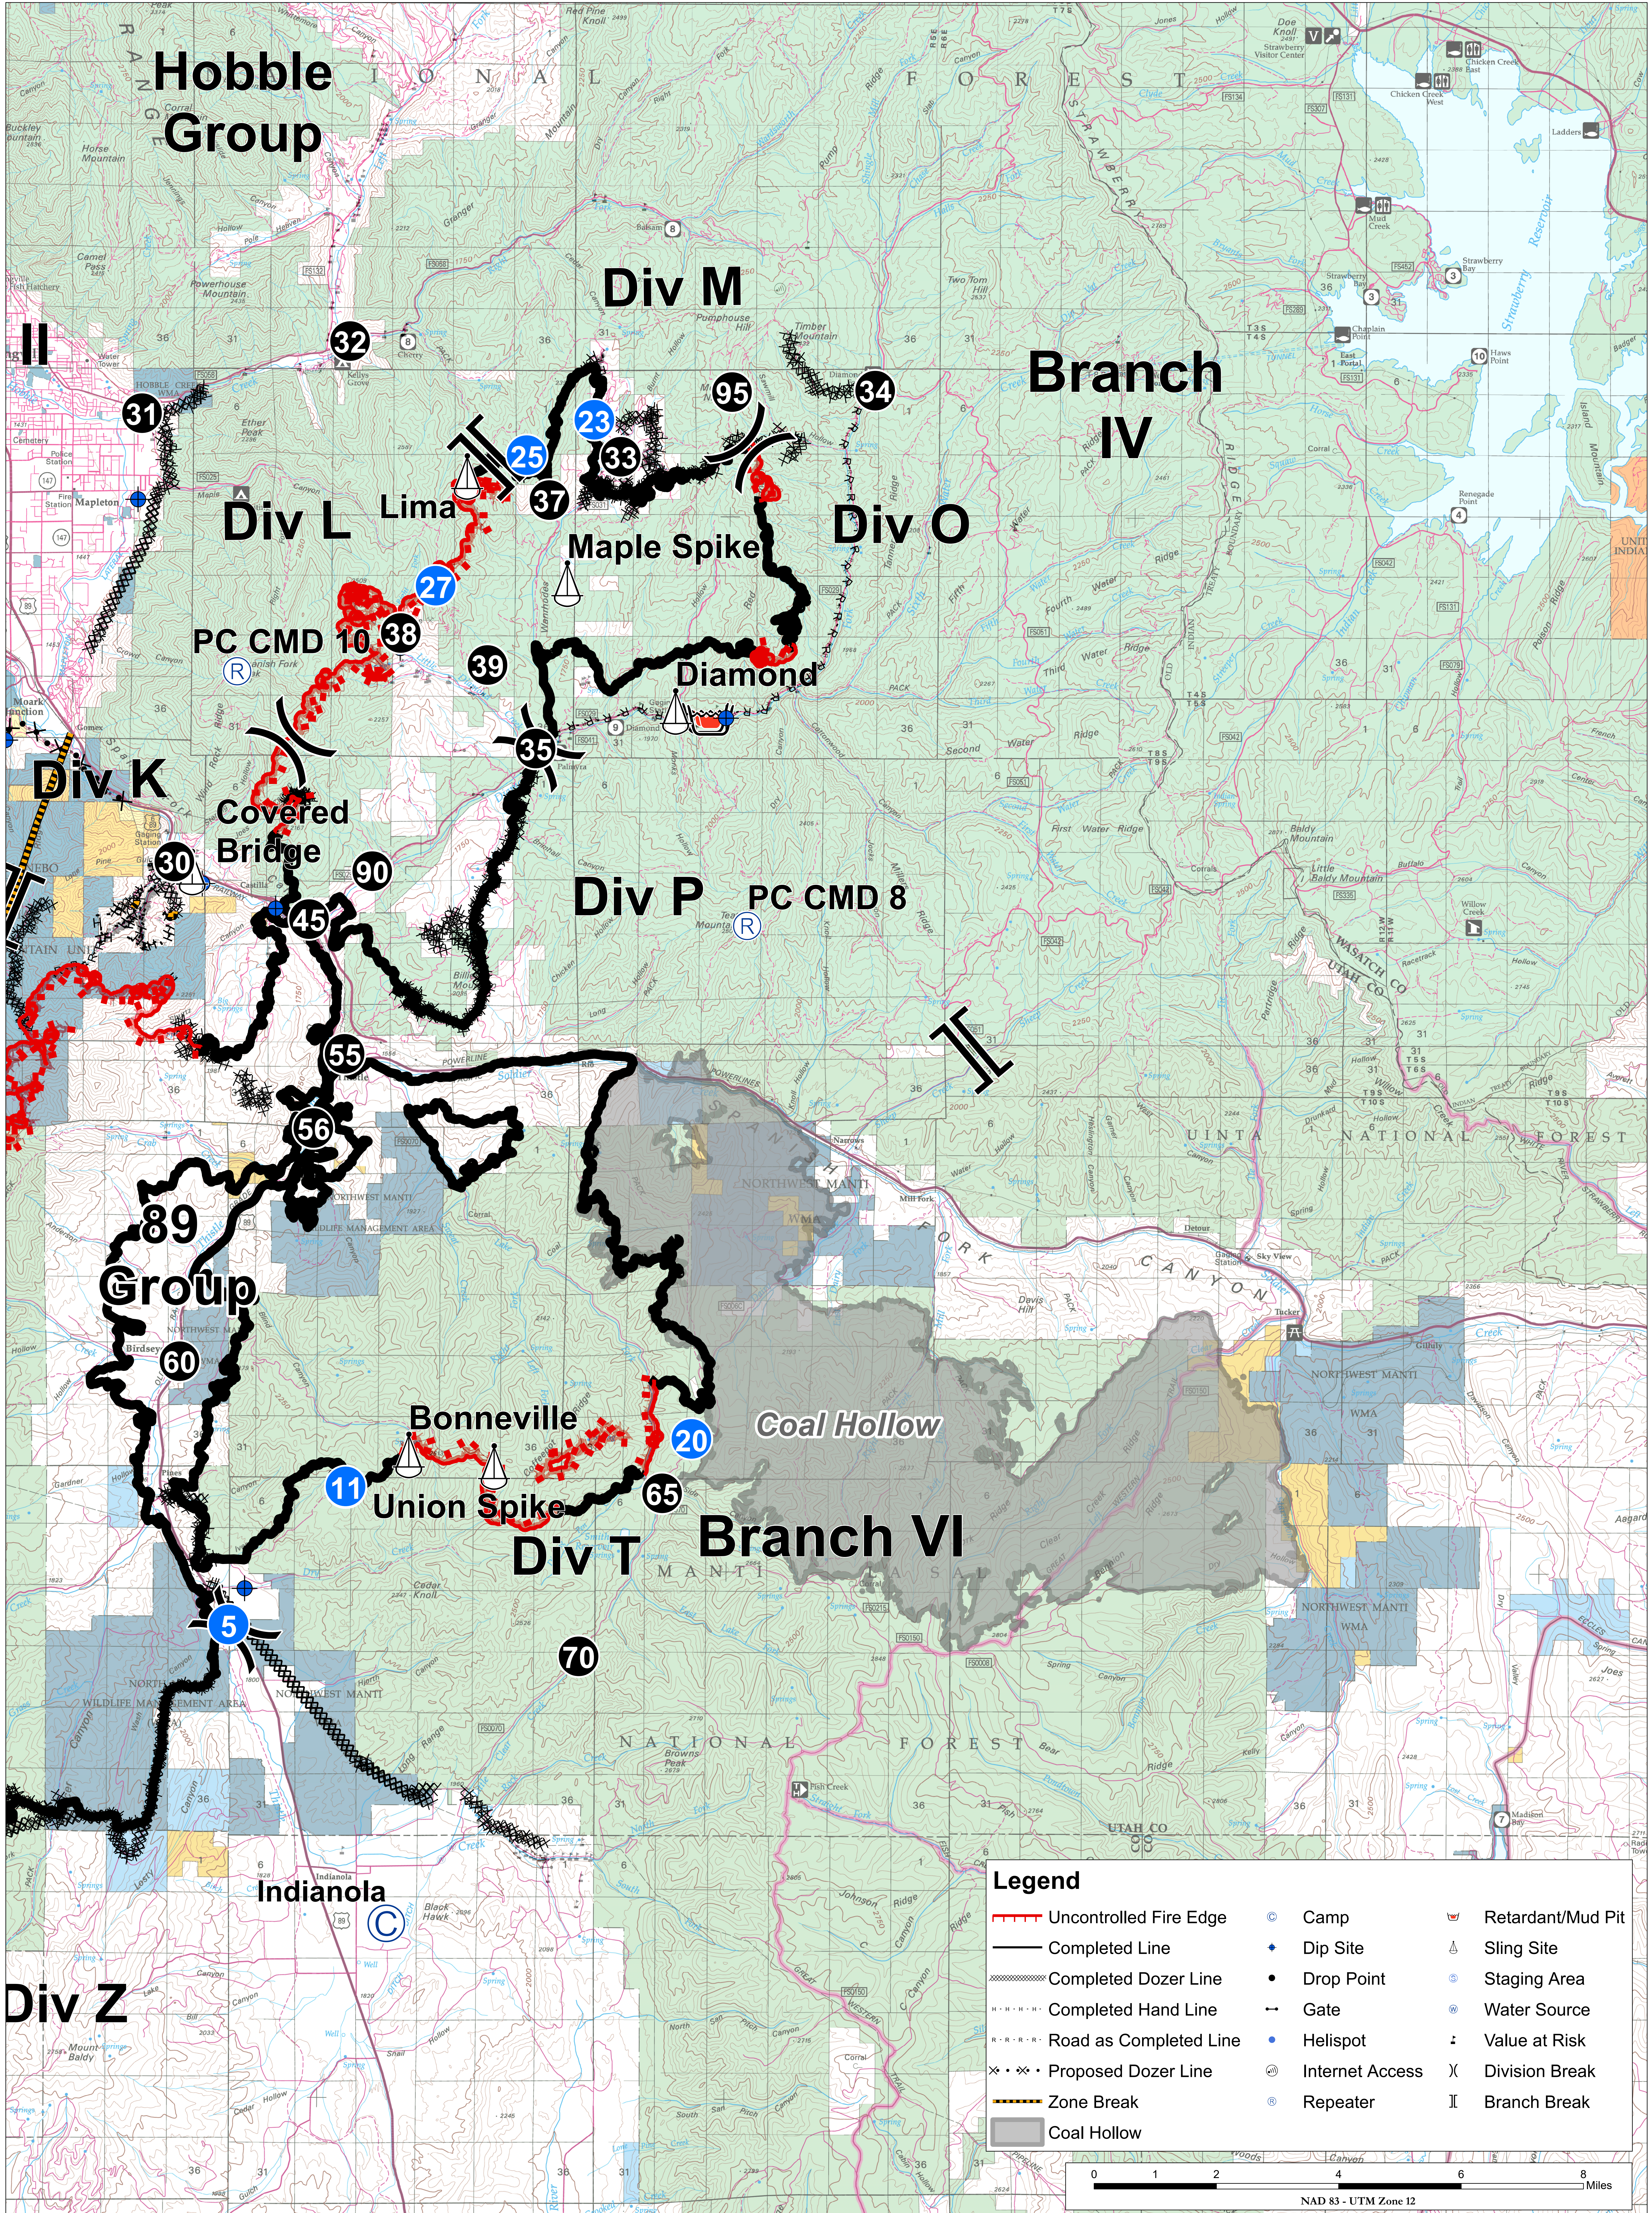

# Hobble Group

Div M

Branch IV

Div L

Div O

Div P

Div T

Branch VI

Div Z

PC CMD 10

Diamond

PC CMD 8

Coal Hollow

Covered Bridge

Bonneville

Union Spike

Indianola

Lima

Maple Spike

89 Group

## Legend

- ▬ Uncontrolled Fire Edge
- Completed Line
- Completed Dozer Line
- Completed Hand Line
- Road as Completed Line
- Proposed Dozer Line
- Zone Break
- Coal Hollow
- C Camp
- + Dip Site
- Drop Point
- - - Gate
- Helispot
- I Internet Access
- R Repeater
- ⏏ Retardant/Mud Pit
- ⚙ Sling Site
- ⊙ Staging Area
- ⦿ Water Source
- ⚡ Value at Risk
- X Division Break
- || Branch Break