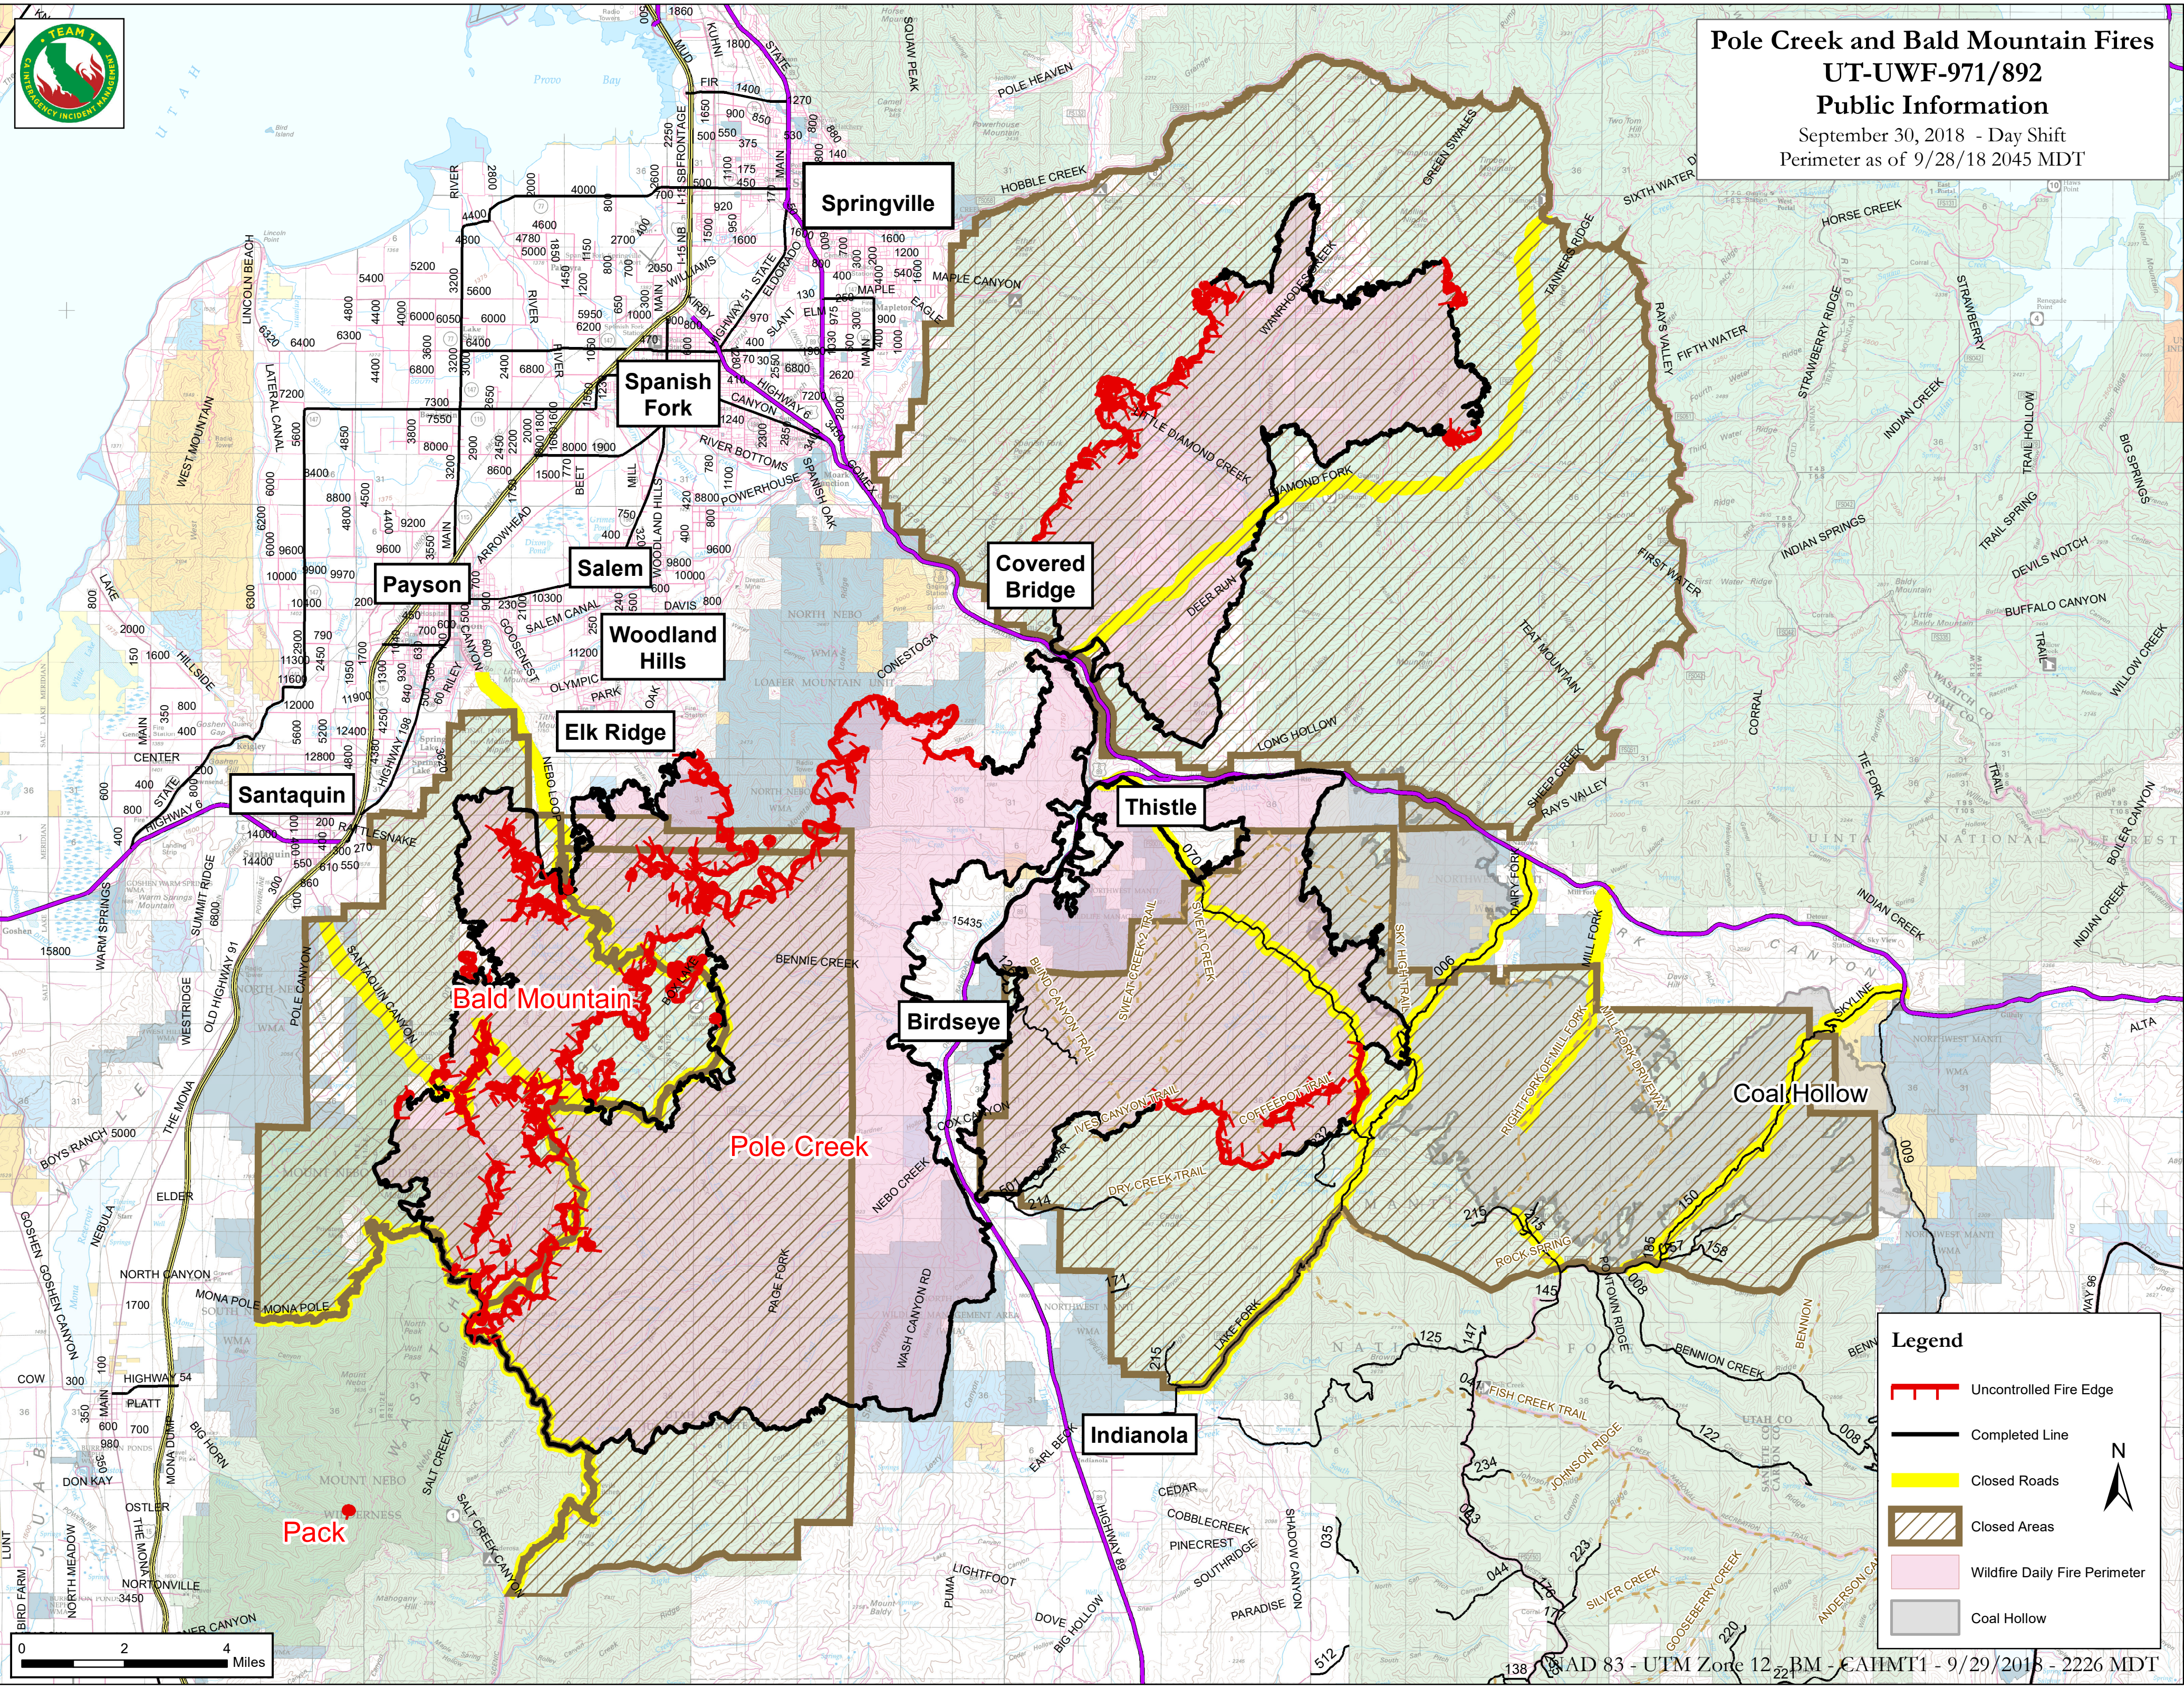

PIO Map - 9/29/2018 - 2226 MDT

**Pole Creek and Bald Mountain Fires**  
**UT-UWF-971/892**  
**Public Information**  
 September 30, 2018 - Day Shift  
 Perimeter as of 9/28/18 2045 MDT

**Legend**

- Uncontrolled Fire Edge
- Completed Line
- Closed Roads
- Closed Areas
- Wildfire Daily Fire Perimeter
- Coal Hollow