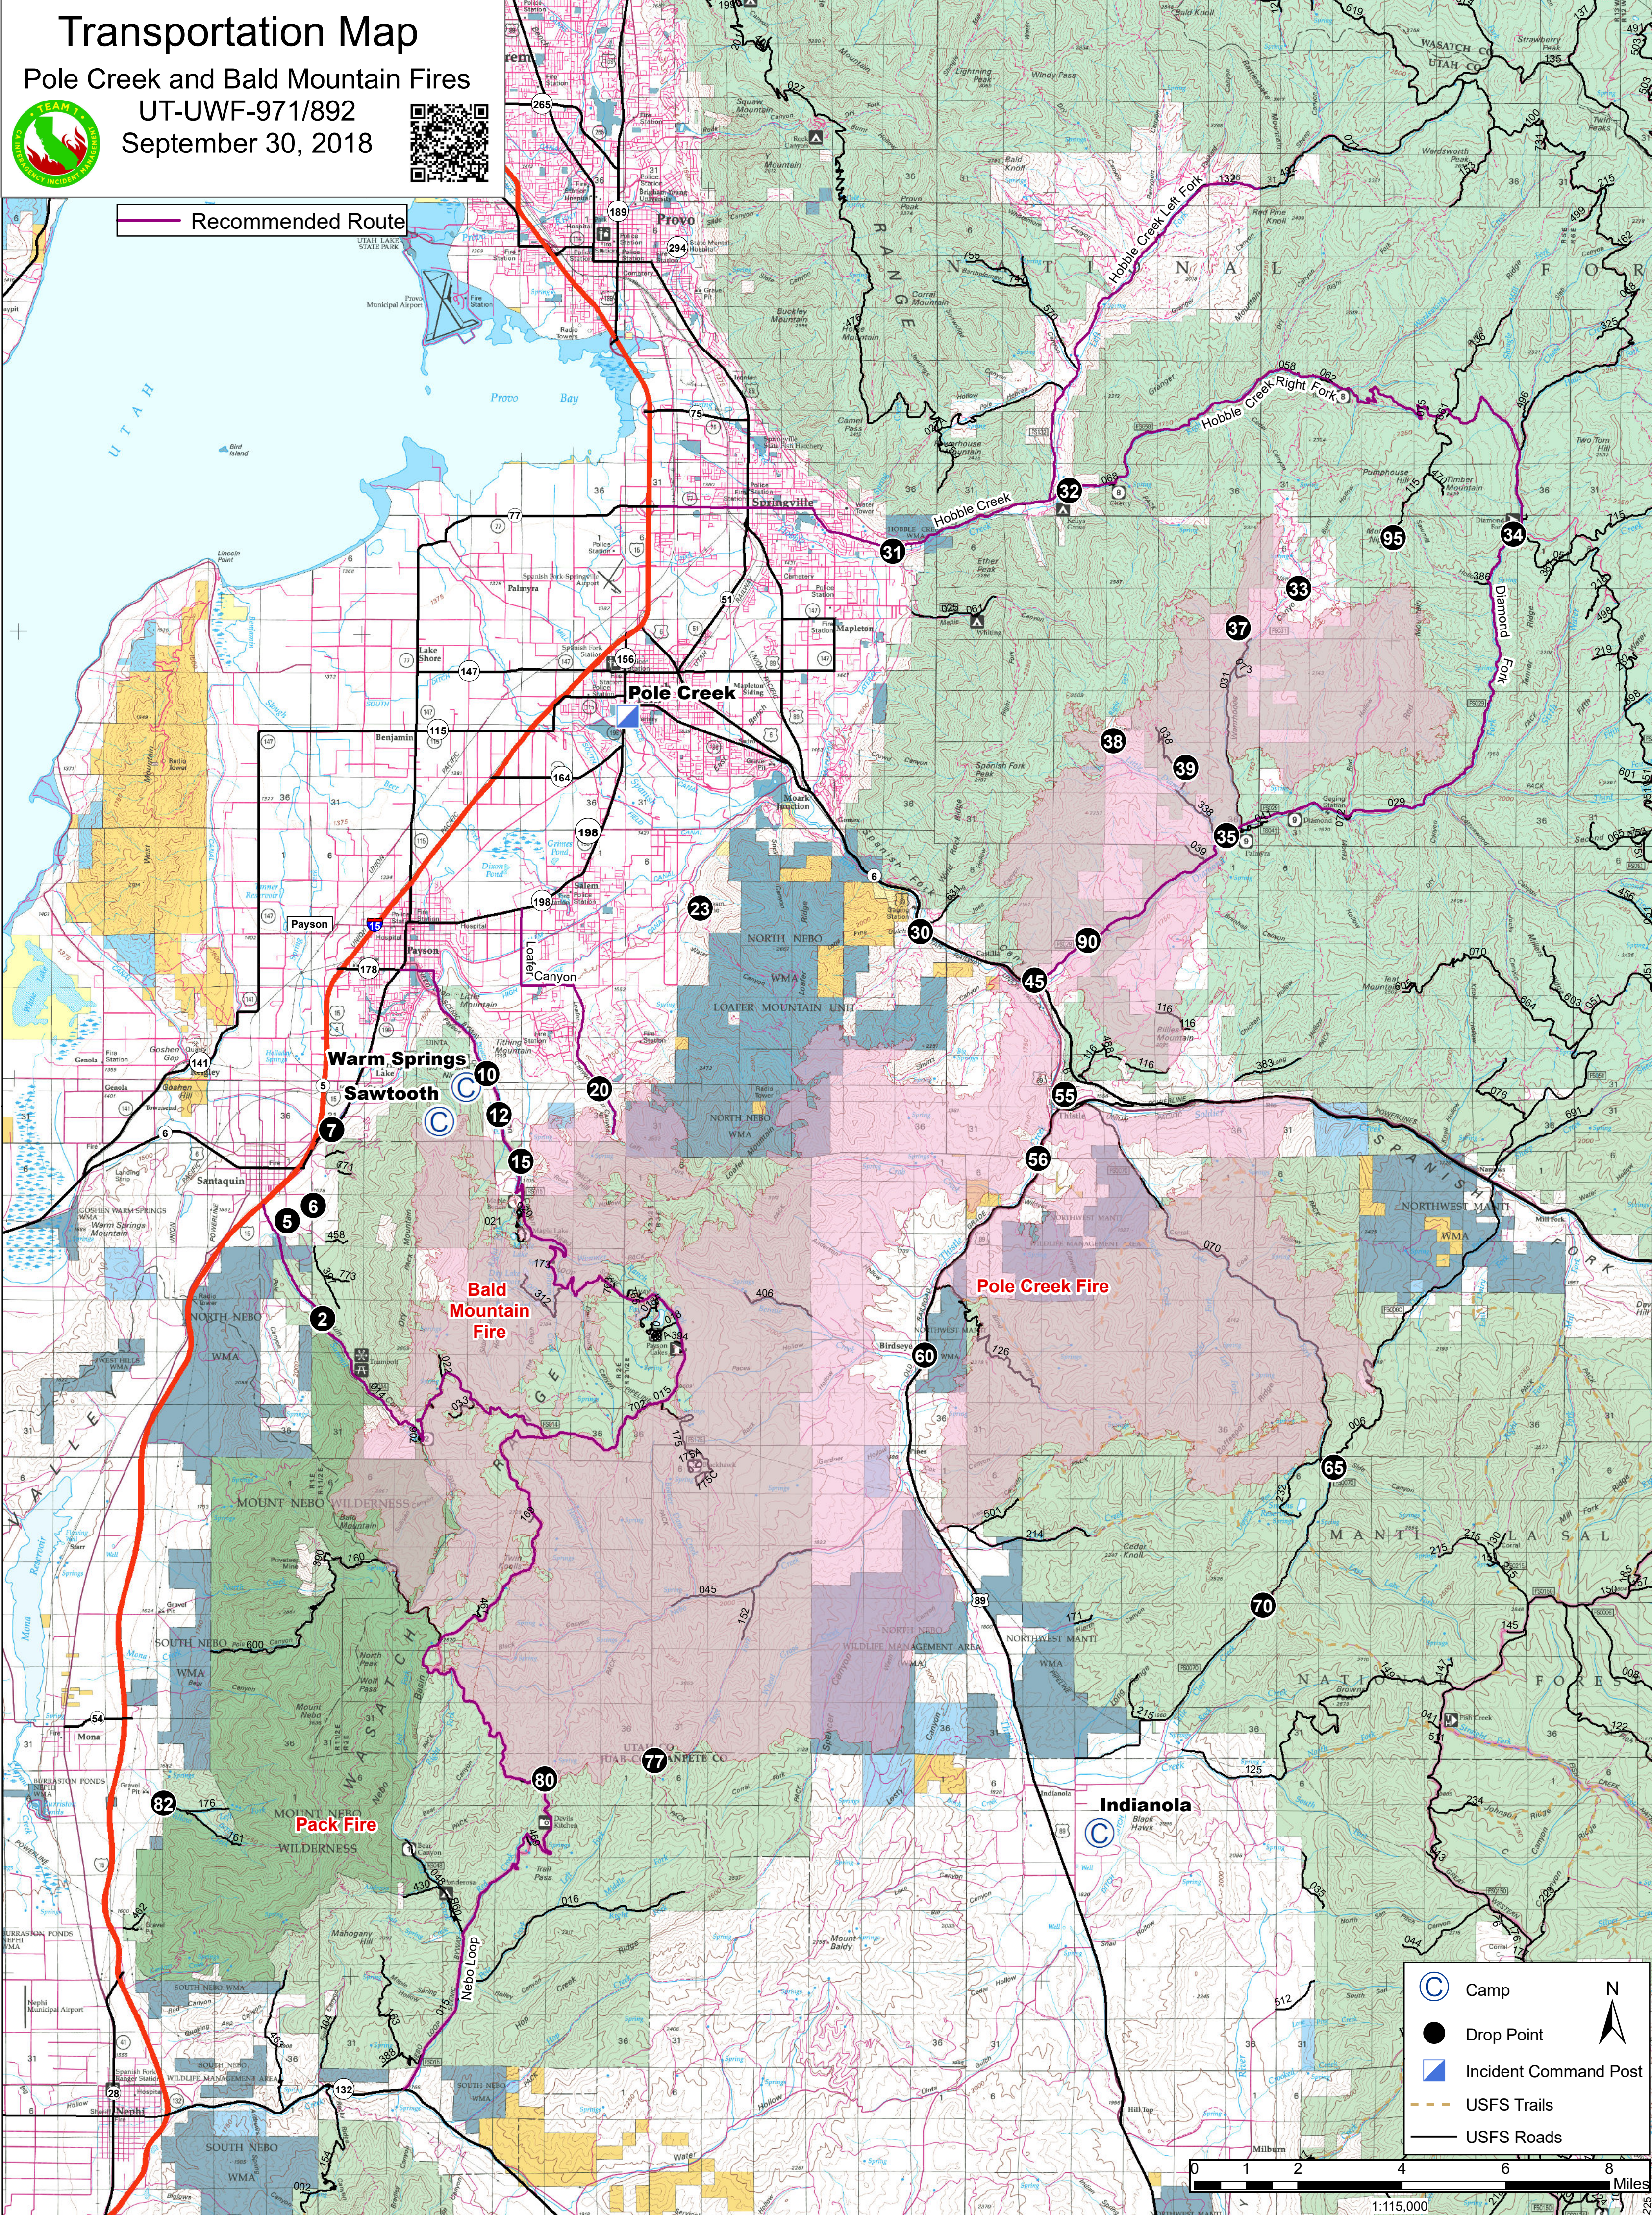

Transportation Map

Pole Creek and Bald Mountain Fires

UT-UWF-971/892

September 30, 2018

Recommended Route

- Camp
- Drop Point
- Incident Command Post
- USFS Trails
- USFS Roads

0 1 2 4 6 8 Miles

1:115,000