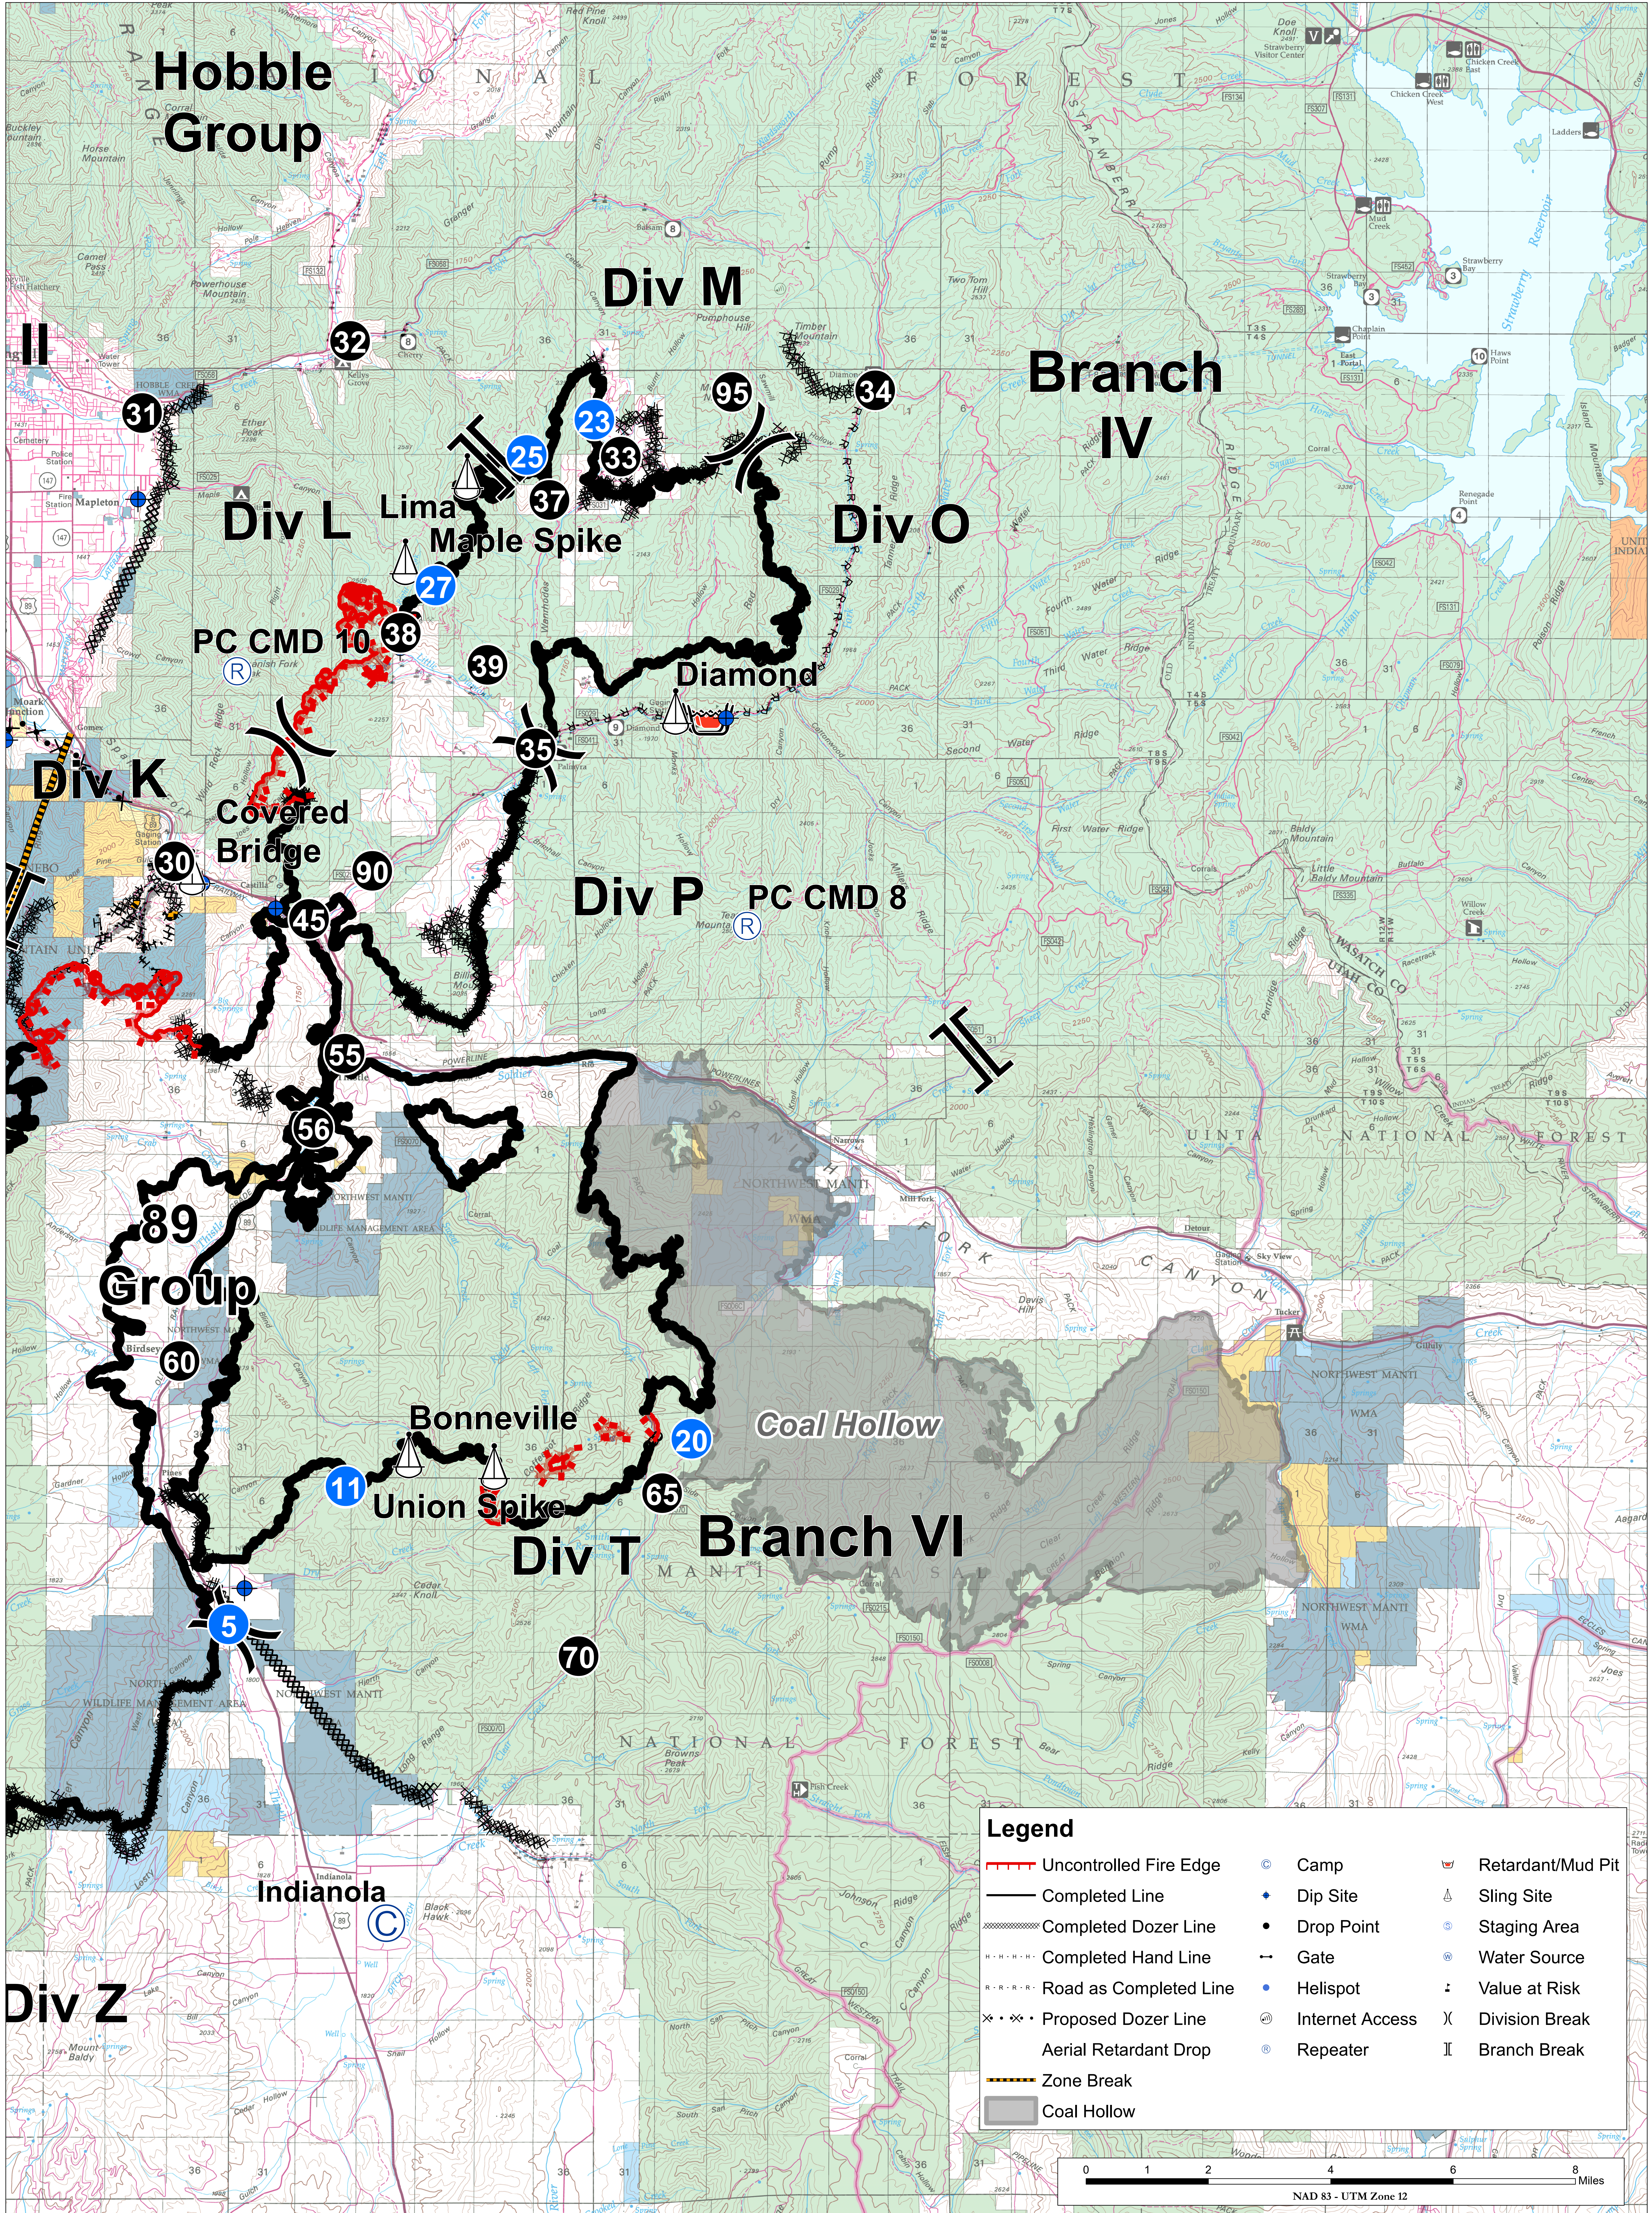

# Hobble Group

**Div M**

**Branch IV**

**Div L**

**Div O**

**PC CMD 10**

**Diamond**

**Div P**

**PC CMD 8**

**Group**

**Coal Hollow**

**Div T**

**Branch VI**

**Indianola**

**Div Z**

**Legend**

- Uncontrolled Fire Edge
- Completed Line
- Completed Dozer Line
- Completed Hand Line
- Road as Completed Line
- Proposed Dozer Line
- Aerial Retardant Drop
- Zone Break
- Coal Hollow
- Camp
- Dip Site
- Drop Point
- Gate
- Helispot
- Internet Access
- Repeater
- Retardant/Mud Pit
- Sling Site
- Staging Area
- Water Source
- Value at Risk
- Division Break
- Branch Break