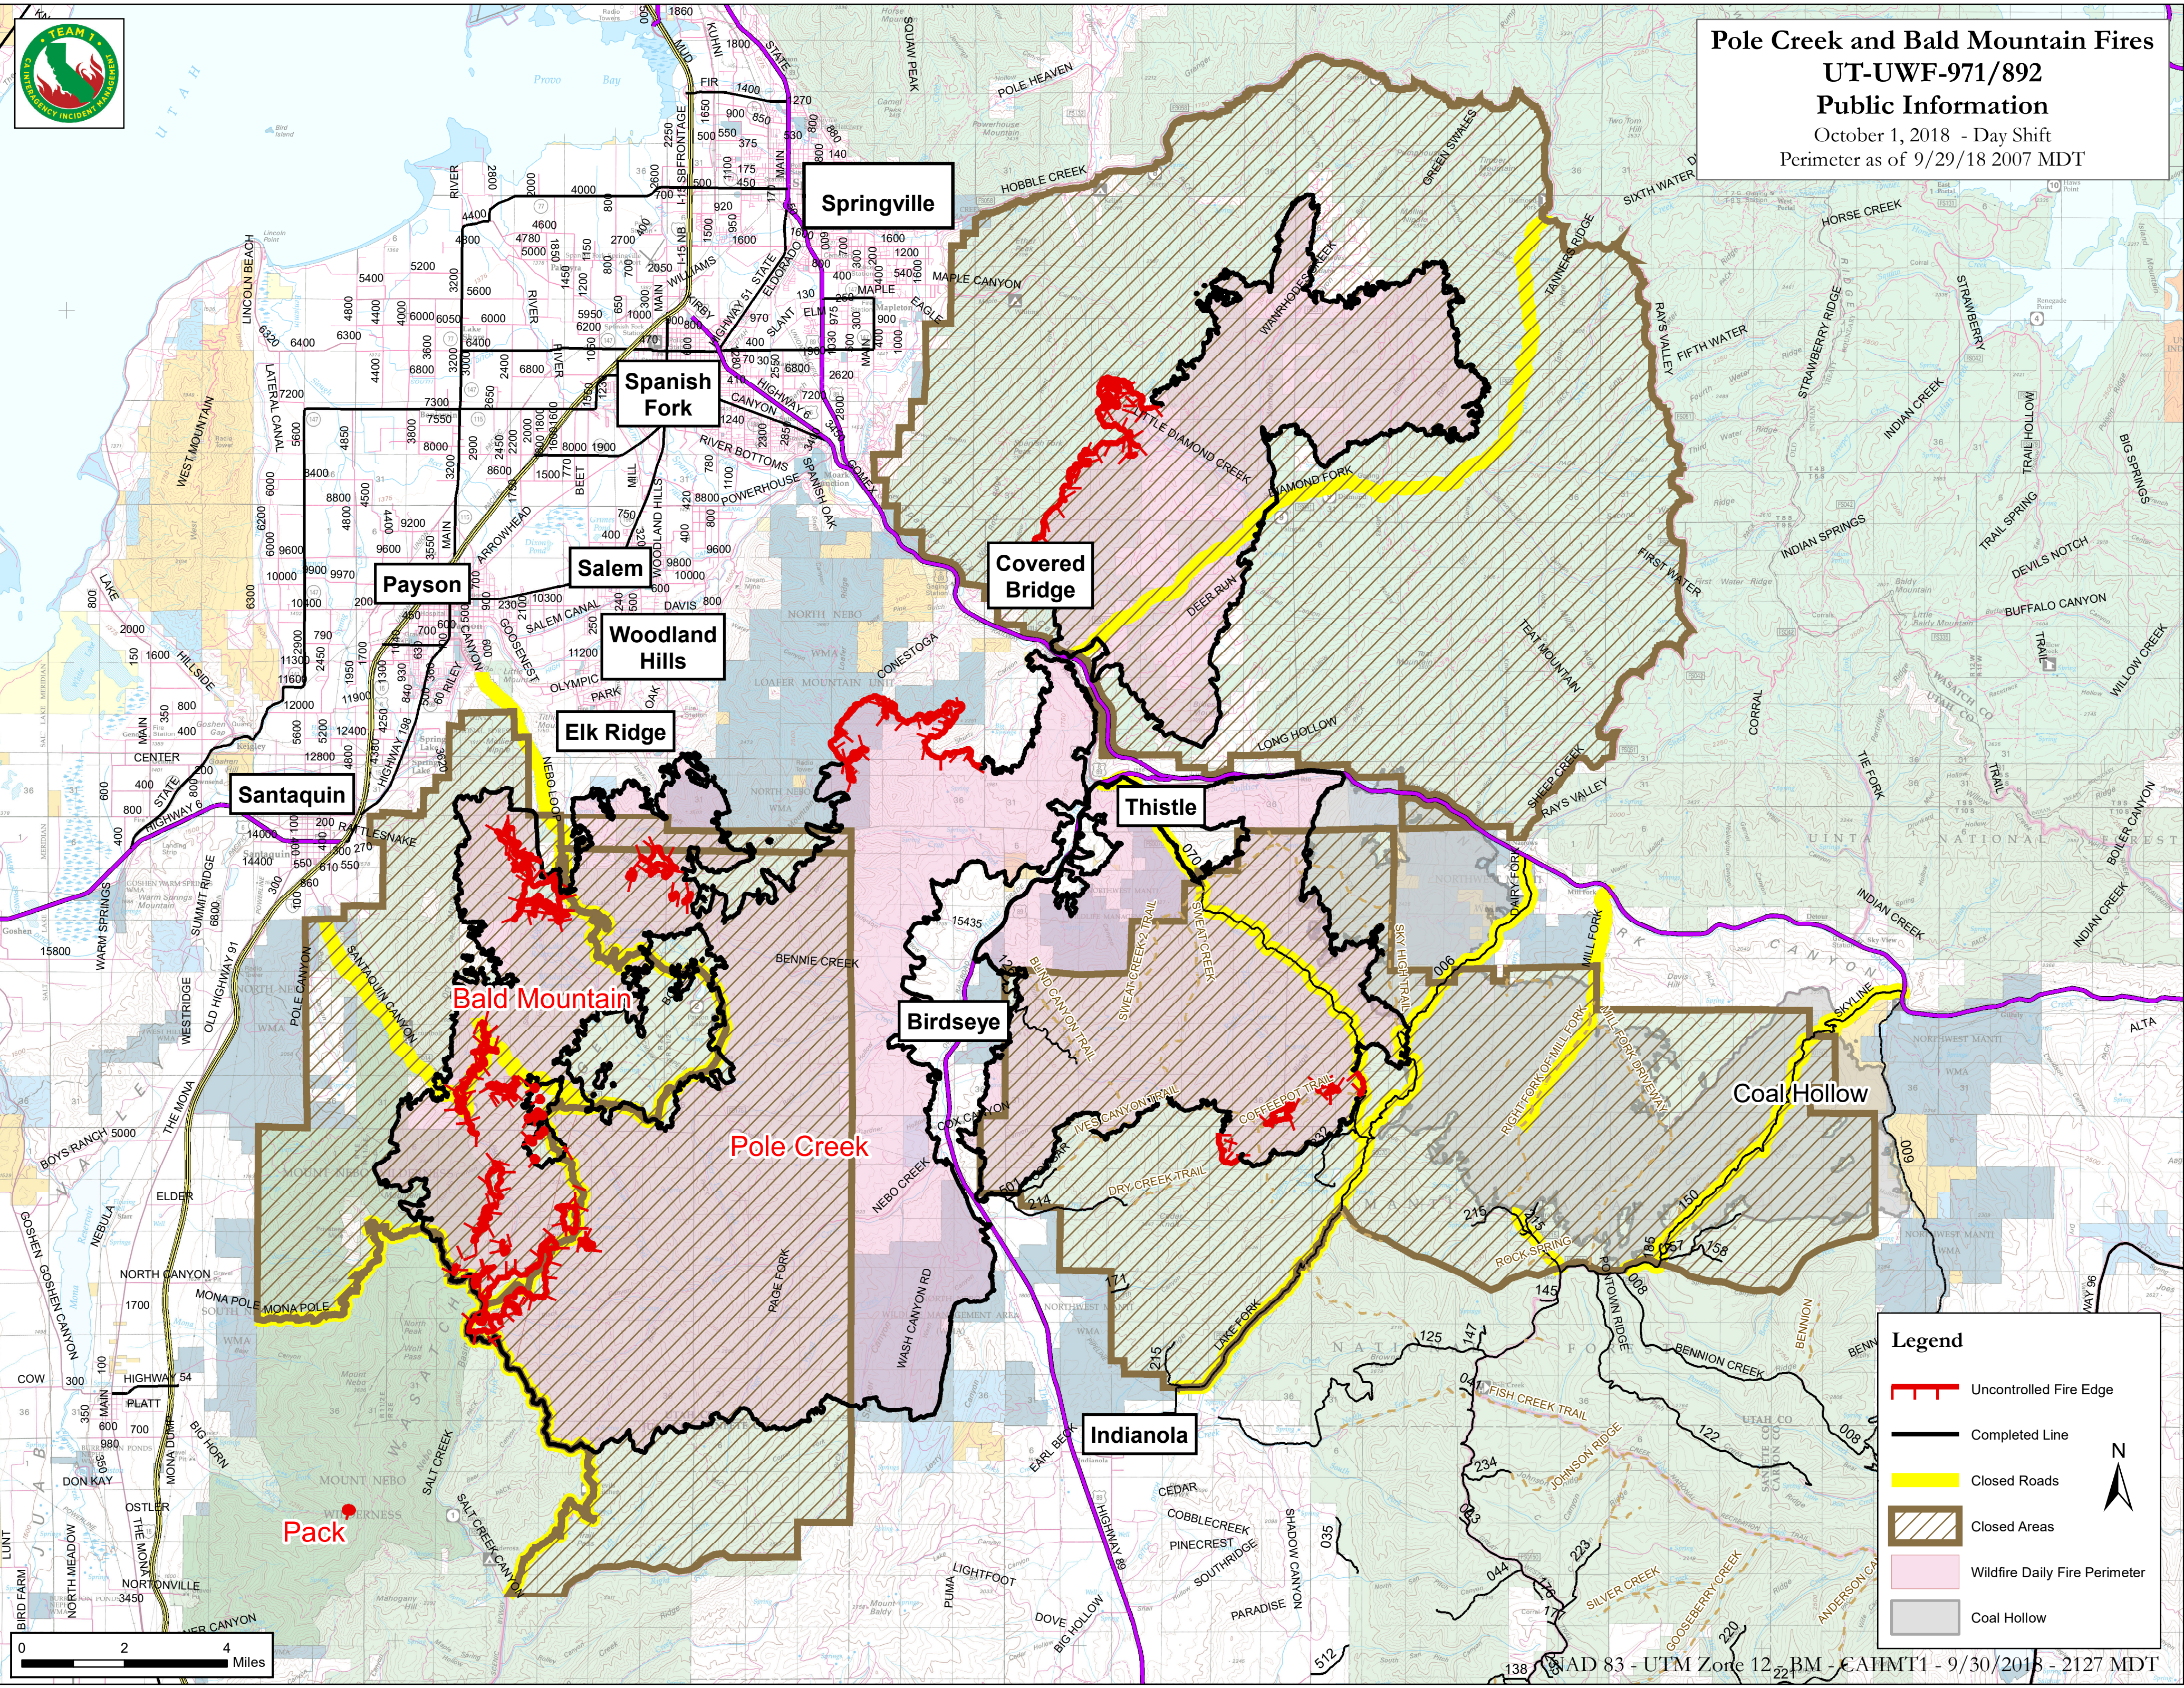

PIO Map - 9/30/2018 - 2127 MDT

**Pole Creek and Bald Mountain Fires**  
**UT-UWF-971/892**  
**Public Information**  
 October 1, 2018 - Day Shift  
 Perimeter as of 9/29/18 2007 MDT

**Legend**

- Uncontrolled Fire Edge
- Completed Line
- Closed Roads
- Closed Areas
- Wildfire Daily Fire Perimeter
- Coal Hollow

0 2 4 Miles