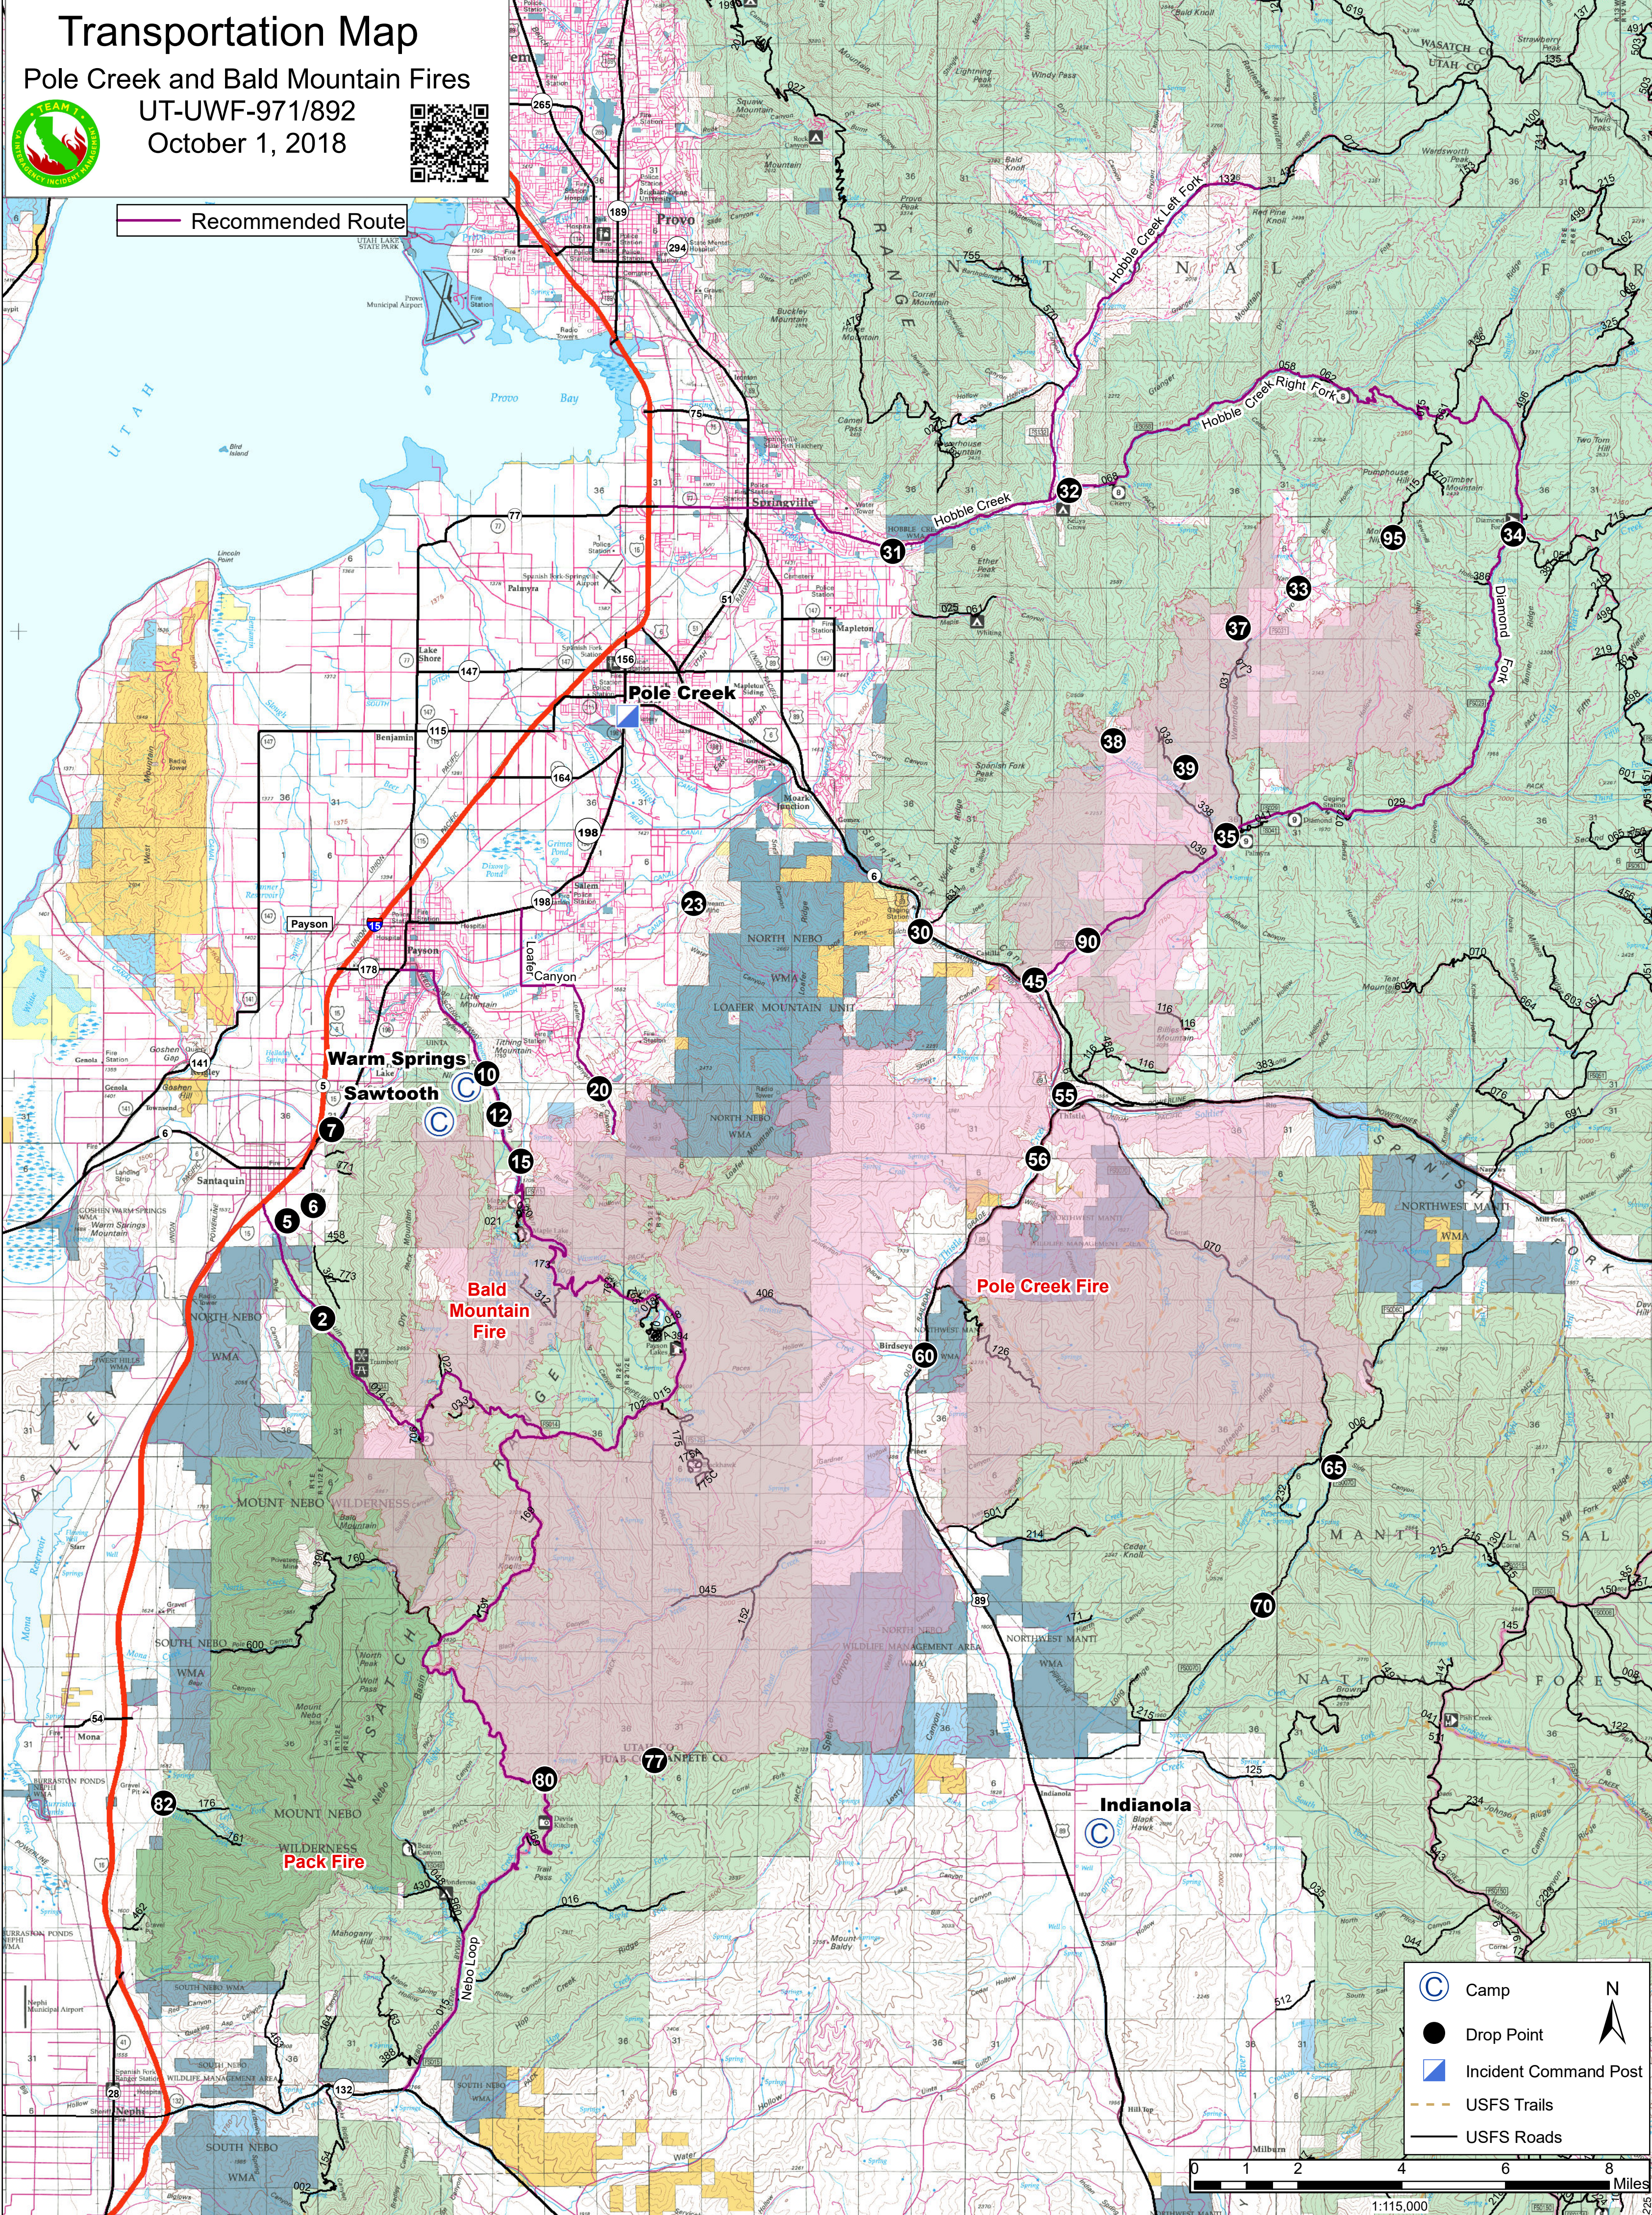

Transportation Map

Pole Creek and Bald Mountain Fires

UT-UWF-971/892

October 1, 2018

Recommended Route

- Camp
- Drop Point
- Incident Command Post
- USFS Trails
- USFS Roads

0 1 2 4 6 8 Miles
1:115,000