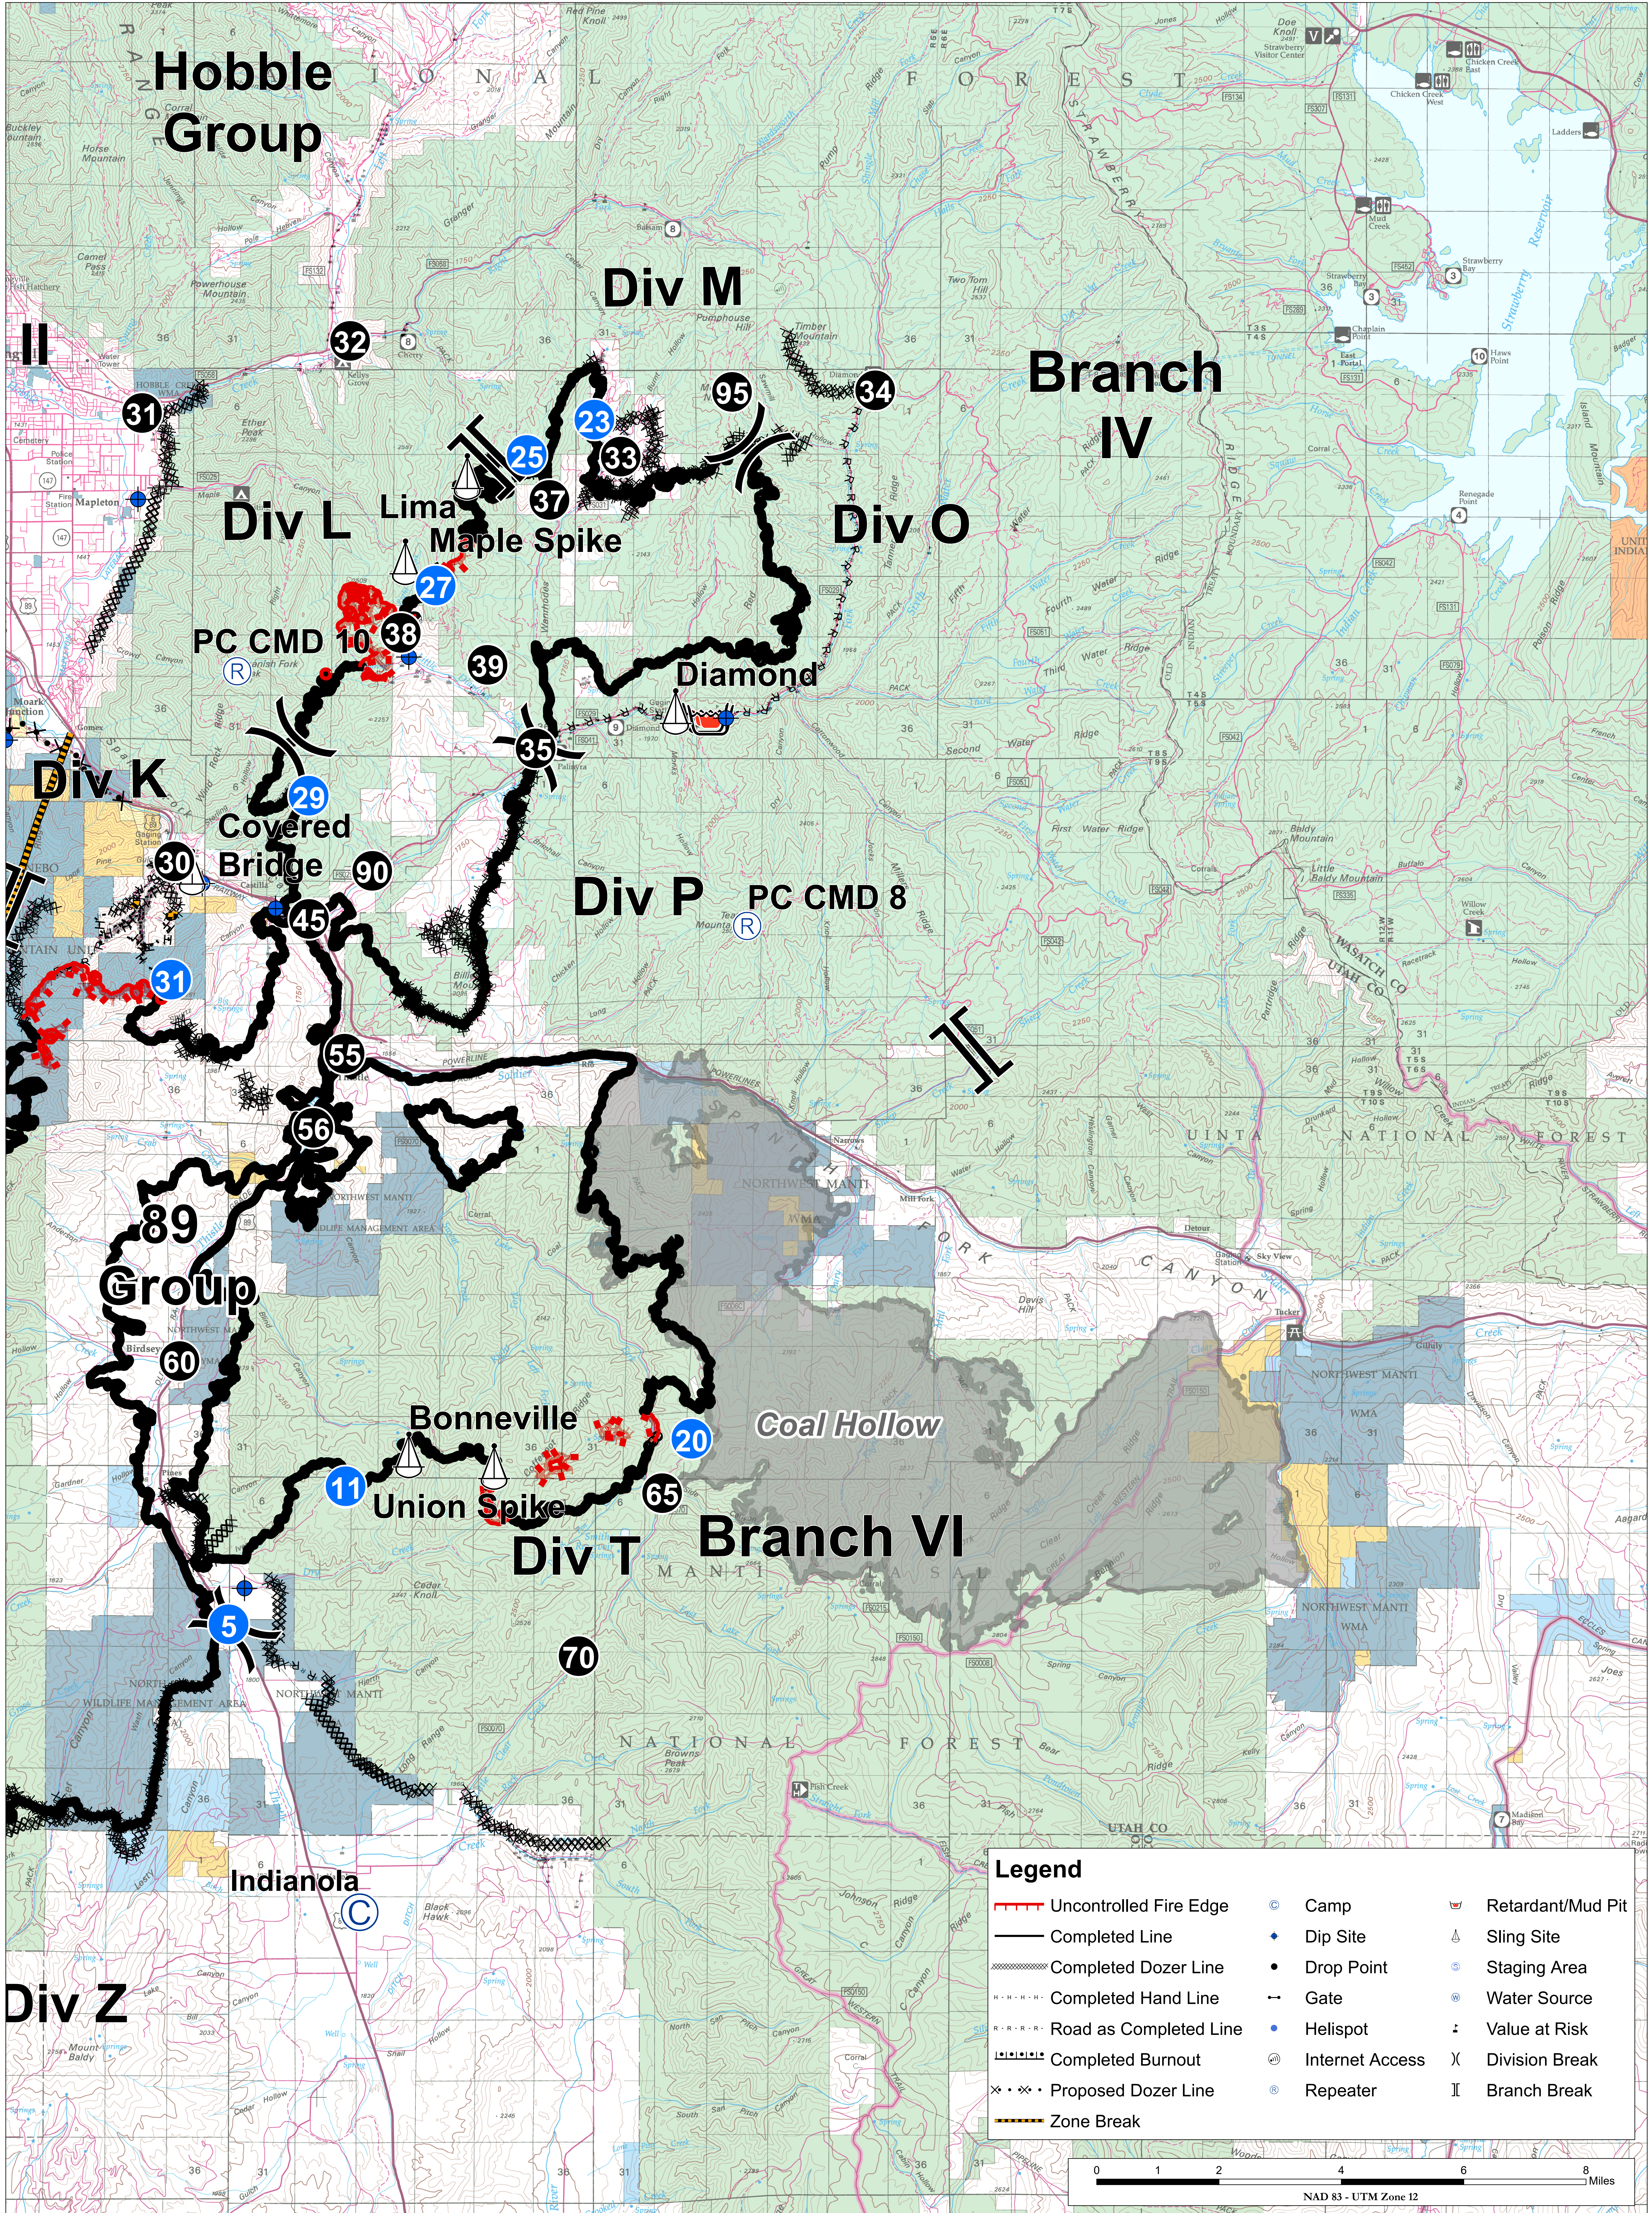

Hobble Group

Div M

Branch IV

Div L

Div O

PC CMD 10

Diamond

Div P

PC CMD 8

Group

Branch VI

Bonneville

Coal Hollow

Union Spike

Indianola

Legend

- ▬ Uncontrolled Fire Edge
- Completed Line
- Completed Dozer Line
- Completed Hand Line
- Road as Completed Line
- Completed Burnout
- Proposed Dozer Line
- Zone Break
- Camp
- ◆ Dip Site
- Drop Point
- ⋯ Gate
- Helispot
- Ⓜ Internet Access
- Ⓡ Repeater
- Ⓜ Retardant/Mud Pit
- Ⓜ Sling Site
- Ⓜ Staging Area
- Ⓜ Water Source
- Ⓜ Value at Risk
- Ⓜ Division Break
- Ⓜ Branch Break