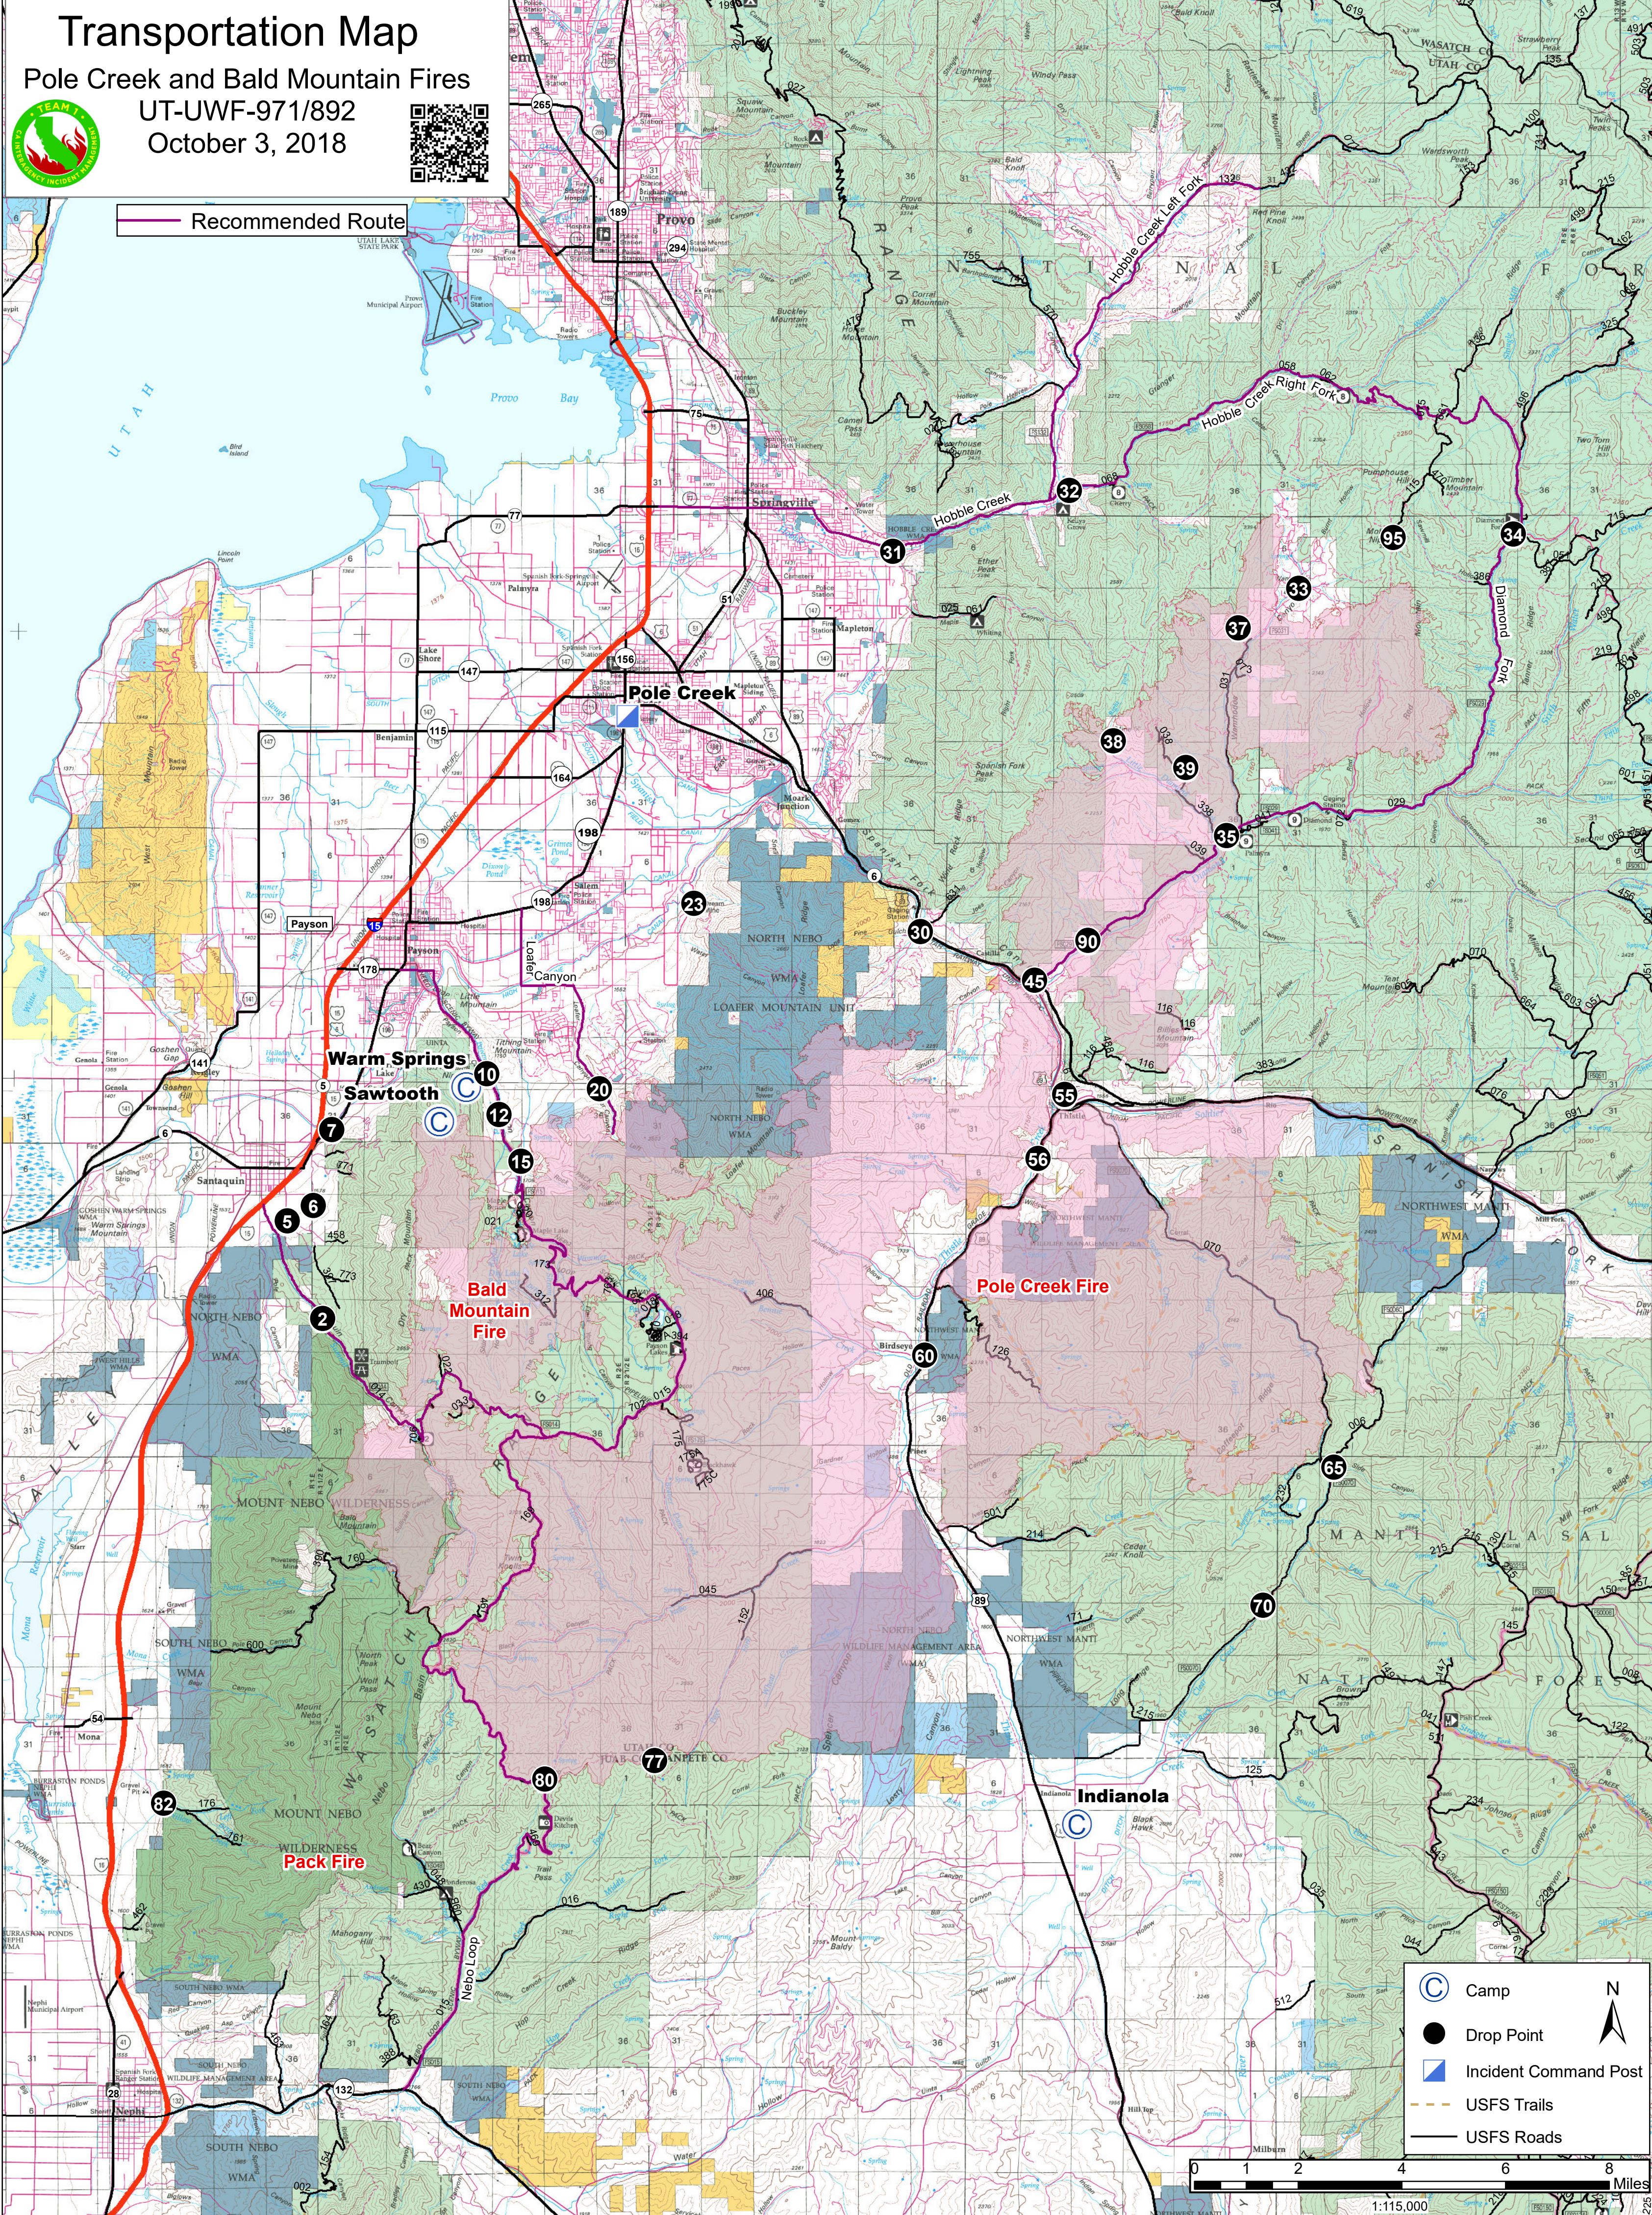

# Transportation Map

Pole Creek and Bald Mountain Fires

UT-UWF-971/892

October 3, 2018

Recommended Route

- Camp
- Drop Point
- Incident Command Post
- USFS Trails
- USFS Roads