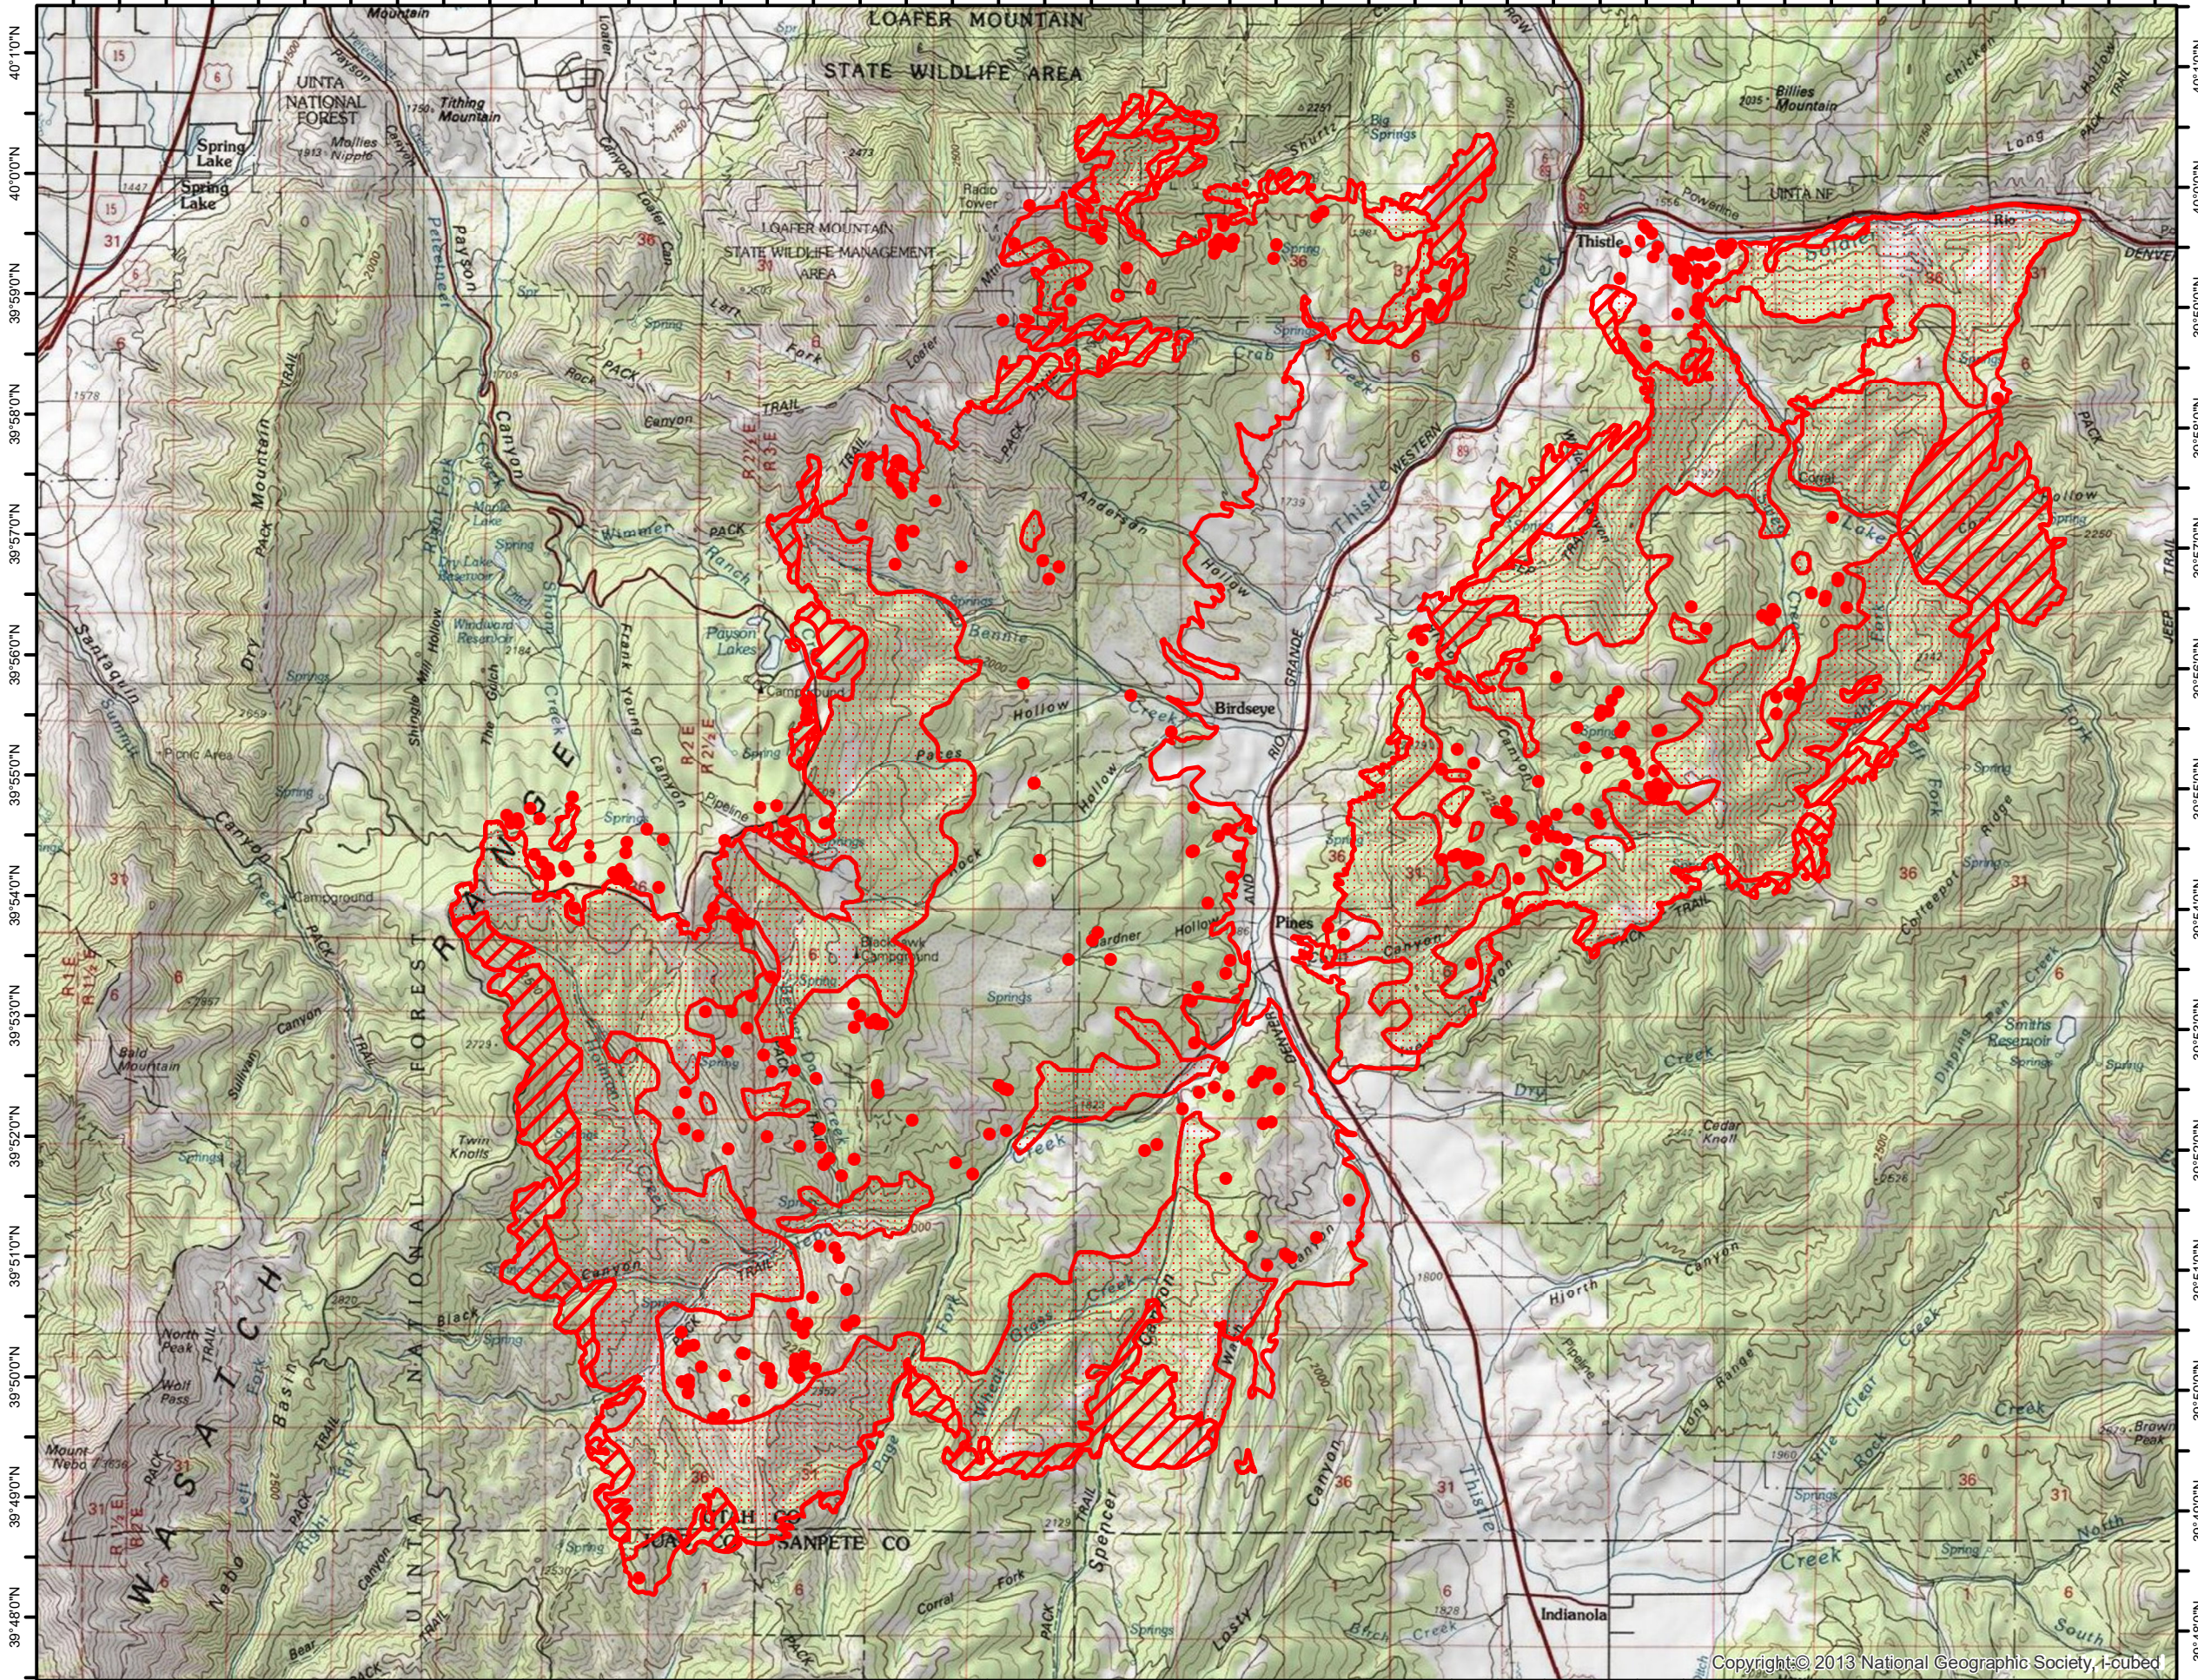

111°45'30"W 111°44'30"W 111°43'30"W 111°42'30"W 111°41'30"W 111°40'30"W 111°39'30"W 111°38'30"W 111°37'30"W 111°36'30"W 111°35'30"W 111°34'30"W 111°33'30"W 111°32'30"W 111°31'30"W 111°30'30"W 111°29'30"W 111°28'30"W 111°27'30"W 111°26'30"W 111°25'30"W 111°24'30"W 111°23'30"W

**INFRARED MAP**  
**Pole Creek (UT\_UWF\_000971)**  
**Flight : Sept 16, 2018 @ 0013 MDT**  
**Heat Acres: 61,248**  
**IRIN Andrew Mock**

- Legend**
- Isolated Heat Sources
  - Heat Perimeter
  - Intense Heat
  - Scattered Heat

Copyright © 2013 National Geographic Society, i-cubed