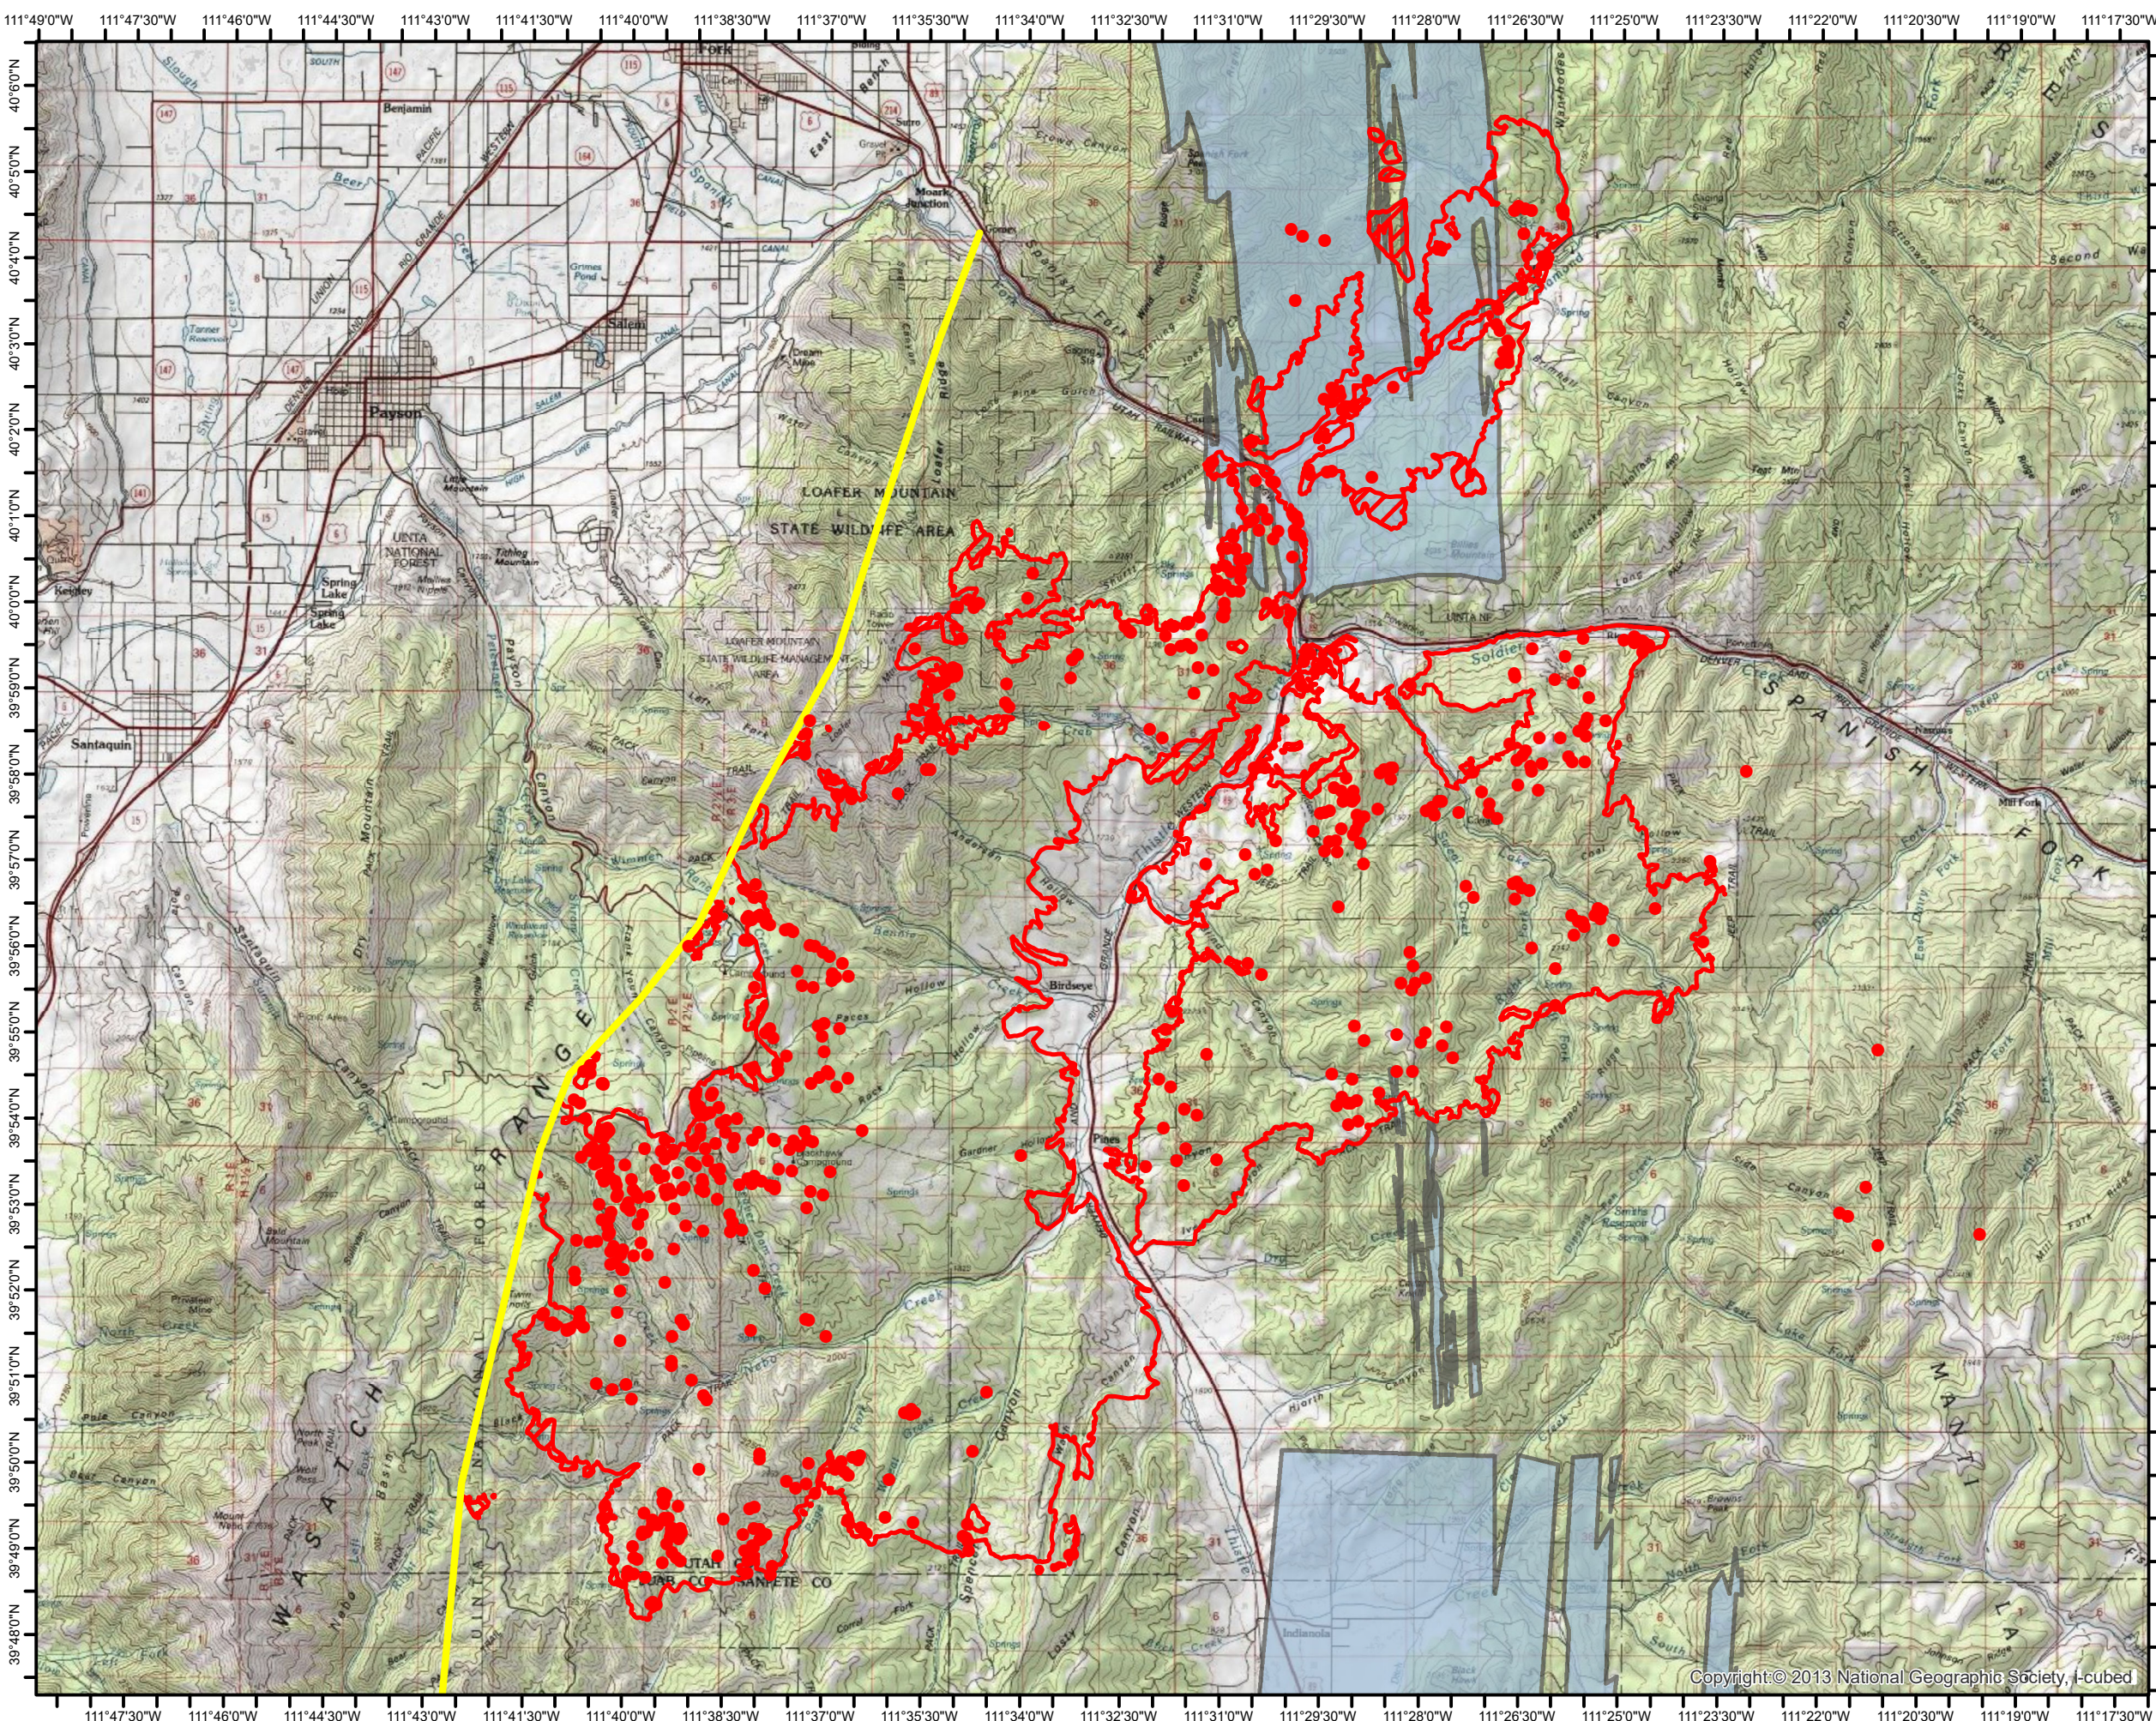

INFRARED MAP
Pole Creek (UT_UWF_000971)
Flight : Sept 17, 2018 @ 2330 MDT
Heat Acres: 74,293
IRIN Andrew Mock

- Legend**
- Isolated Heat Sources
 - Heat Perimeter
 - ▨ Intense Heat
 - ▤ Scattered Heat
 - ☁ Clouds
 - ~ Zone Break