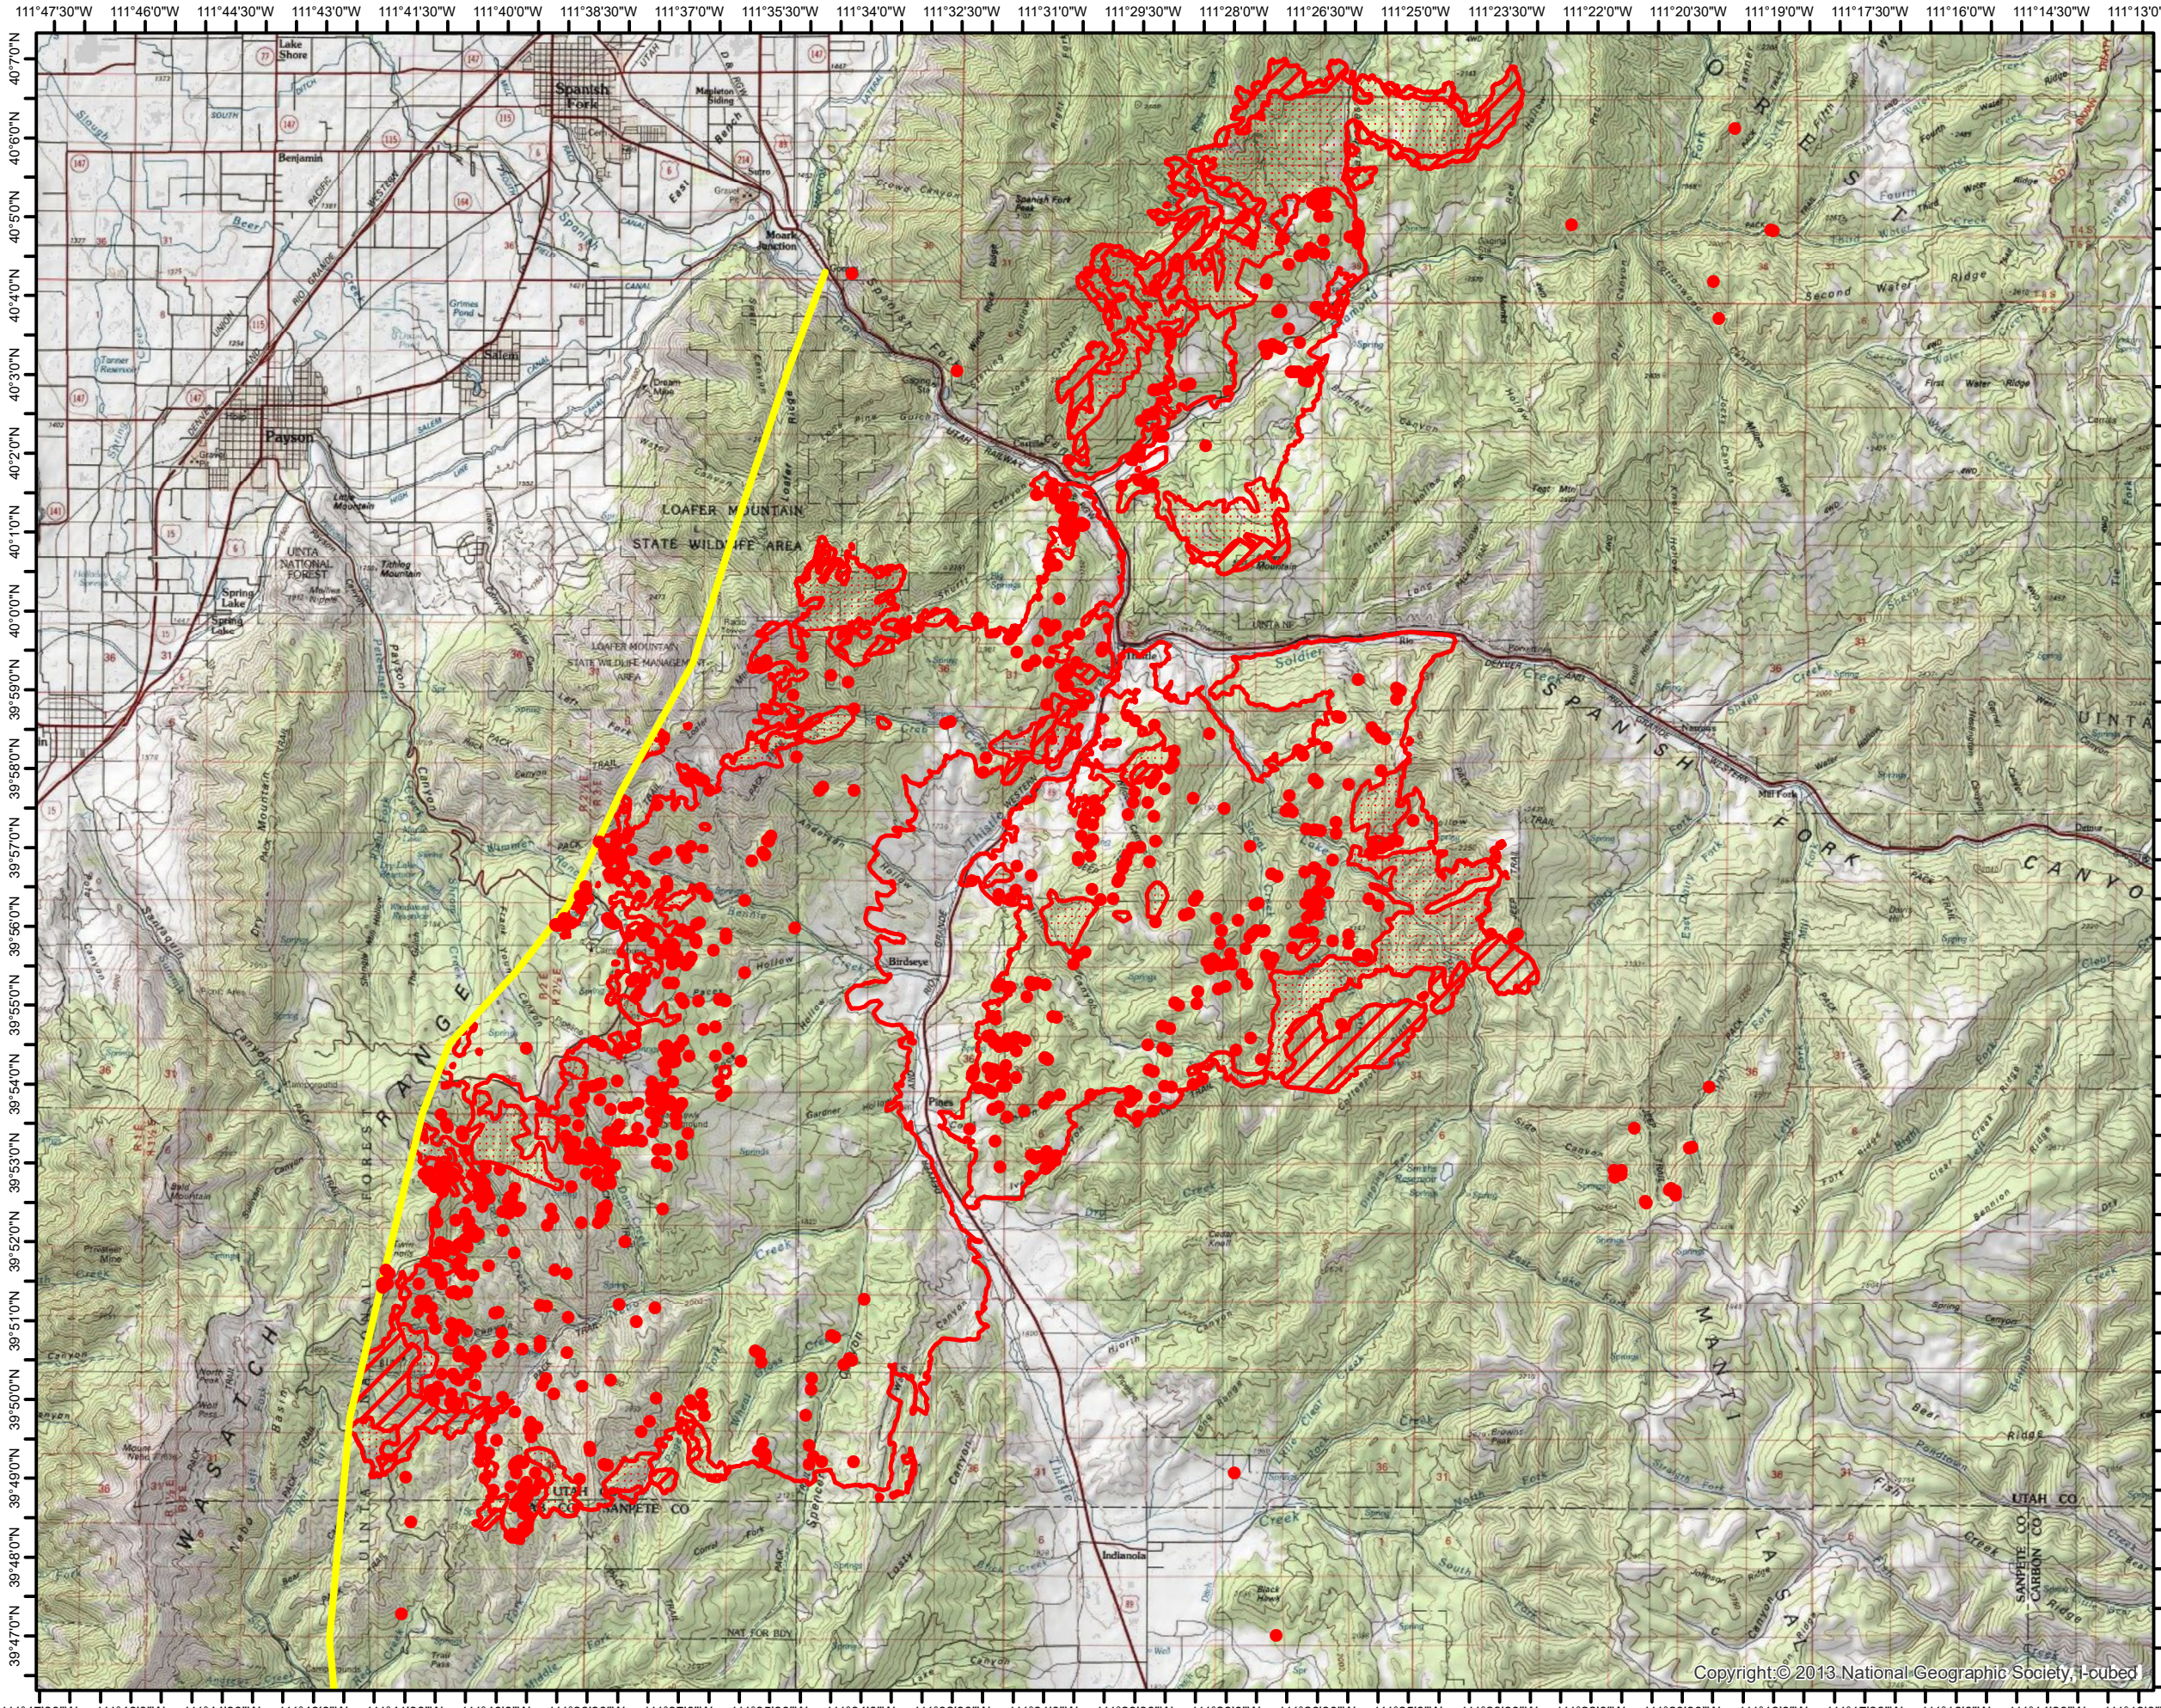

INFRARED MAP
Pole Creek (UT_UWF_000971)
Flight : Sept 19, 2018 @ 2257 MDT
Heat Acres: 84,444
IRIN Andrew Mock

- Legend**
- Isolated Heat Sources
 - ⬭ Heat Perimeter
 - ▨ Intense Heat
 - ▤ Scattered Heat
 - ~ Zone Break