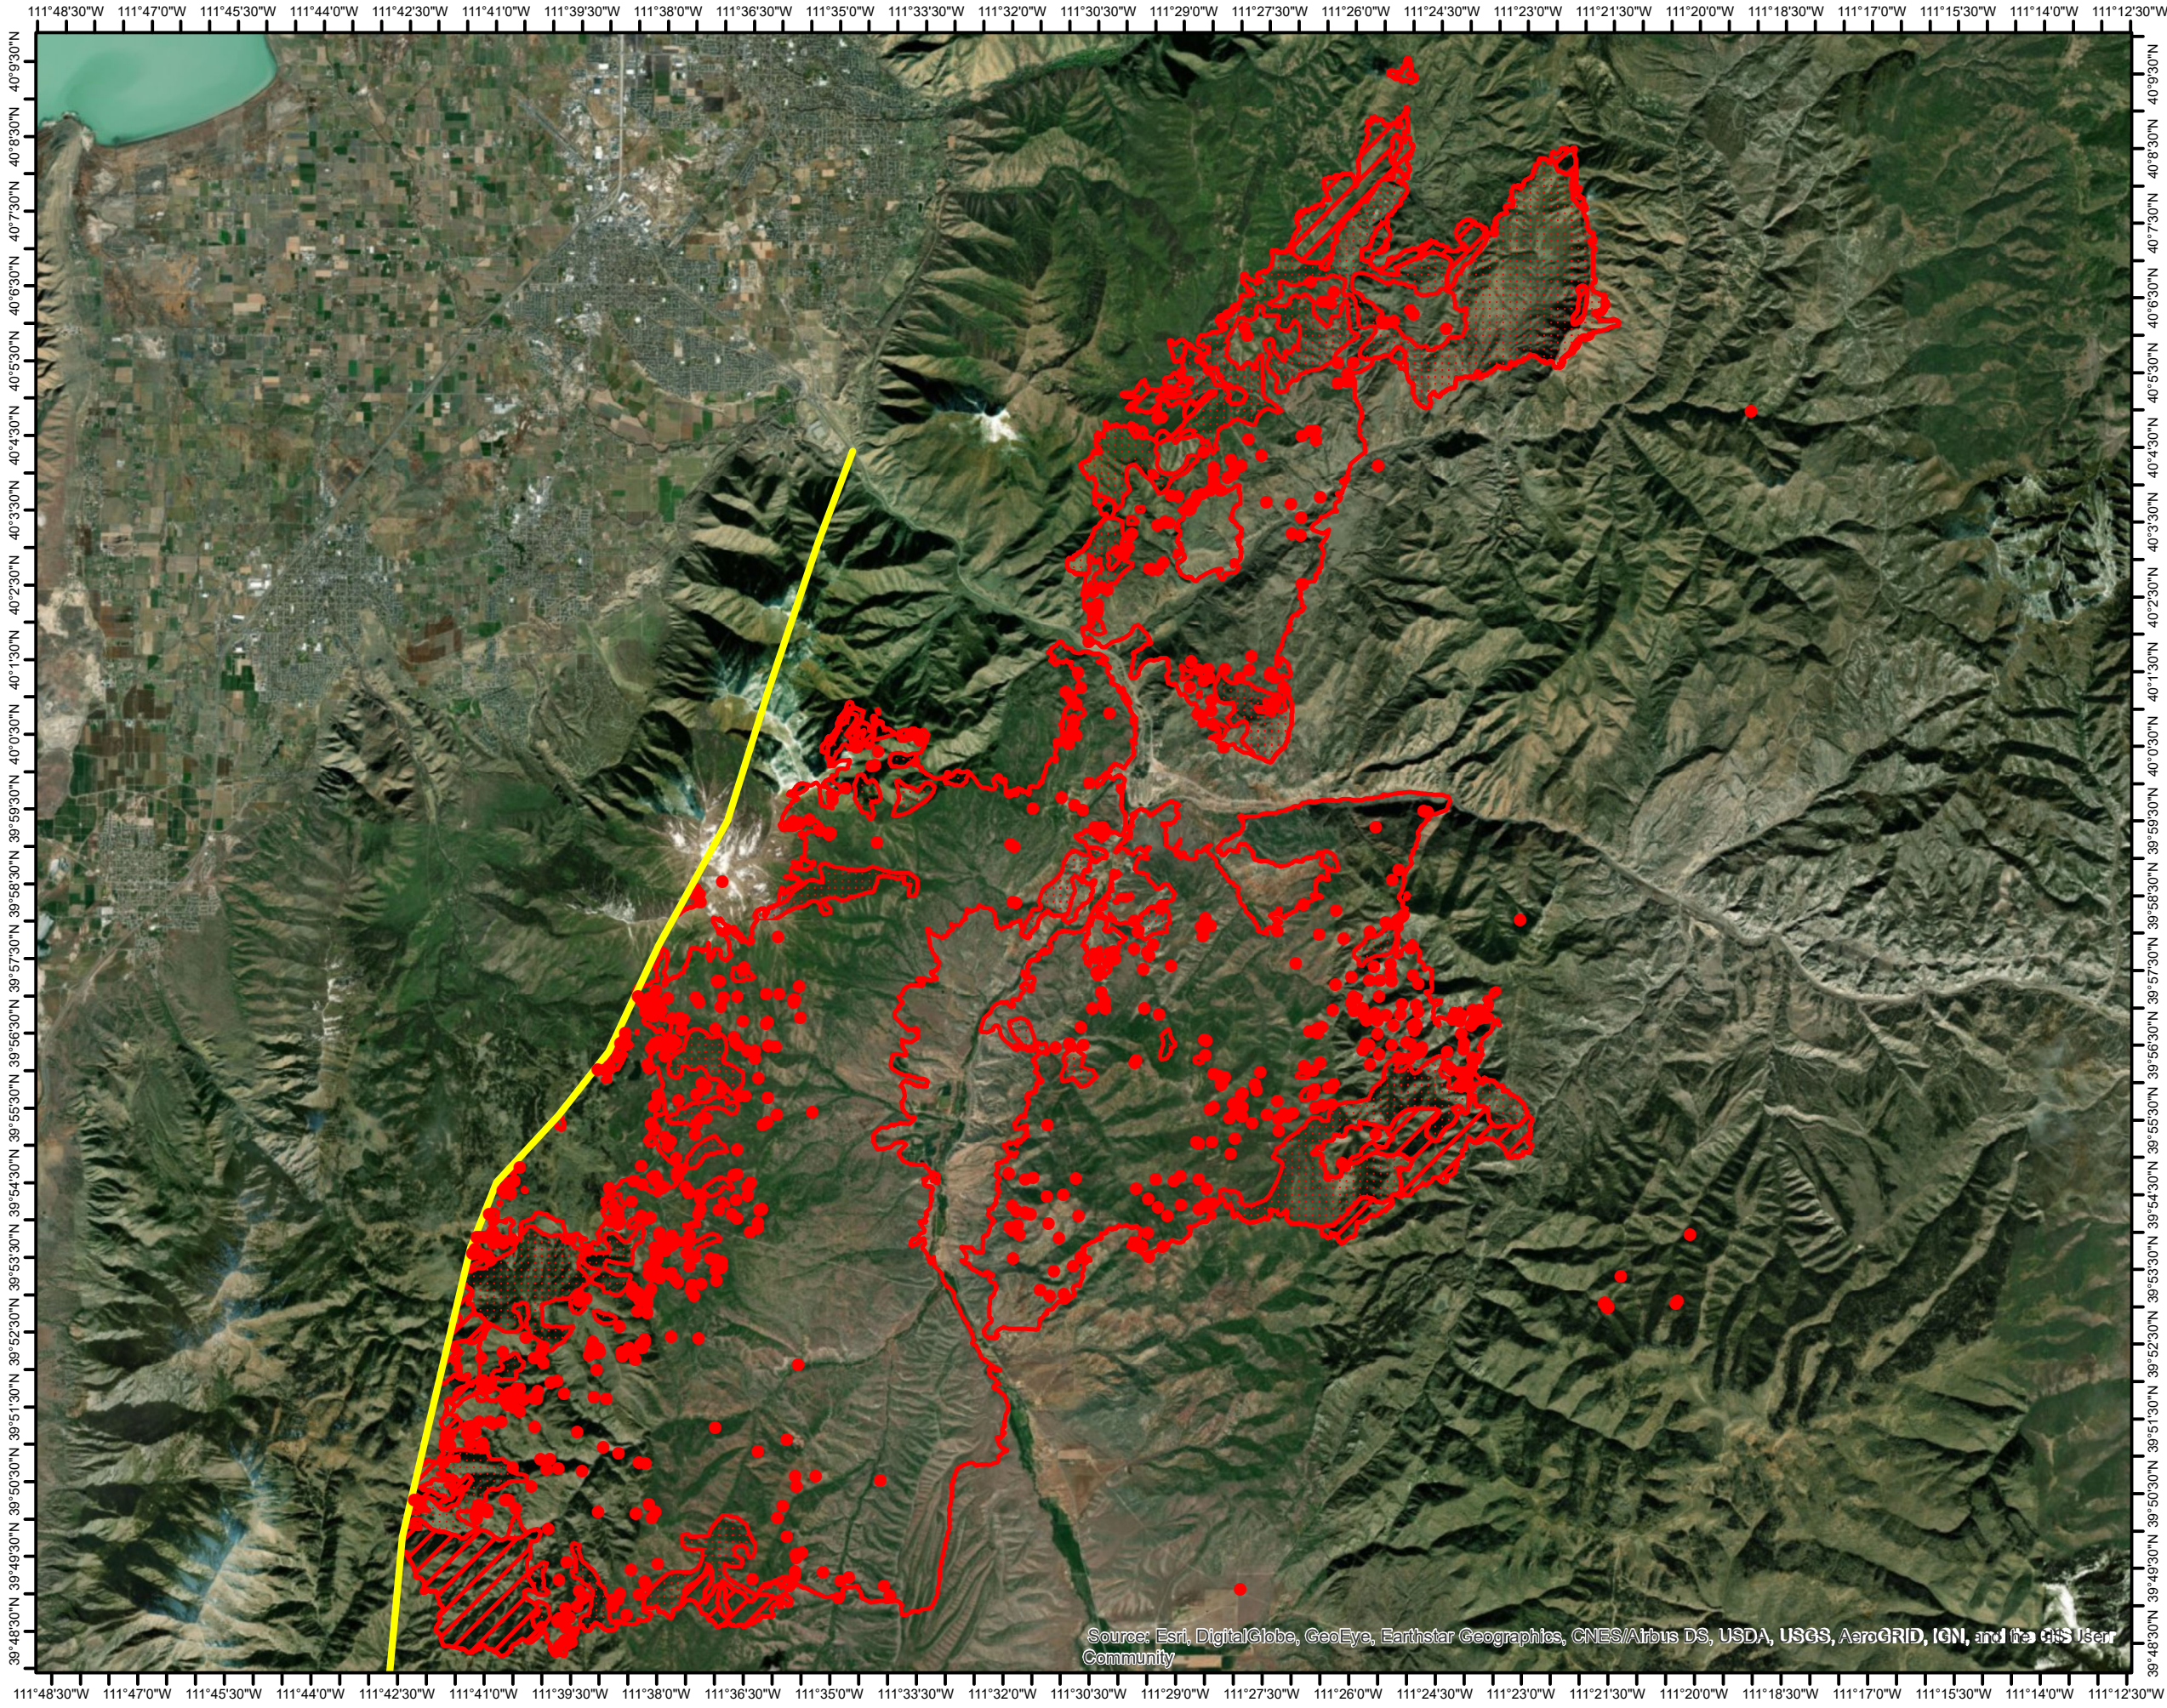

INFRARED MAP
Pole Creek (UT_UWF_000971)
Flight : Sept 20, 2018 @ 0000 MDT
Heat Acres: 95,701
IRIN Andrew Mock

- Legend**
- Isolated Heat Sources
 - Heat Perimeter
 - ▨ Intense Heat
 - ▩ Scattered Heat
 - ~ Zone Break

Source: Esri, DigitalGlobe, GeoEye, Earthstar Geographics, CNES/Airbus DS, USDA, USGS, AeroGRID, IGN, and the GIS User Community