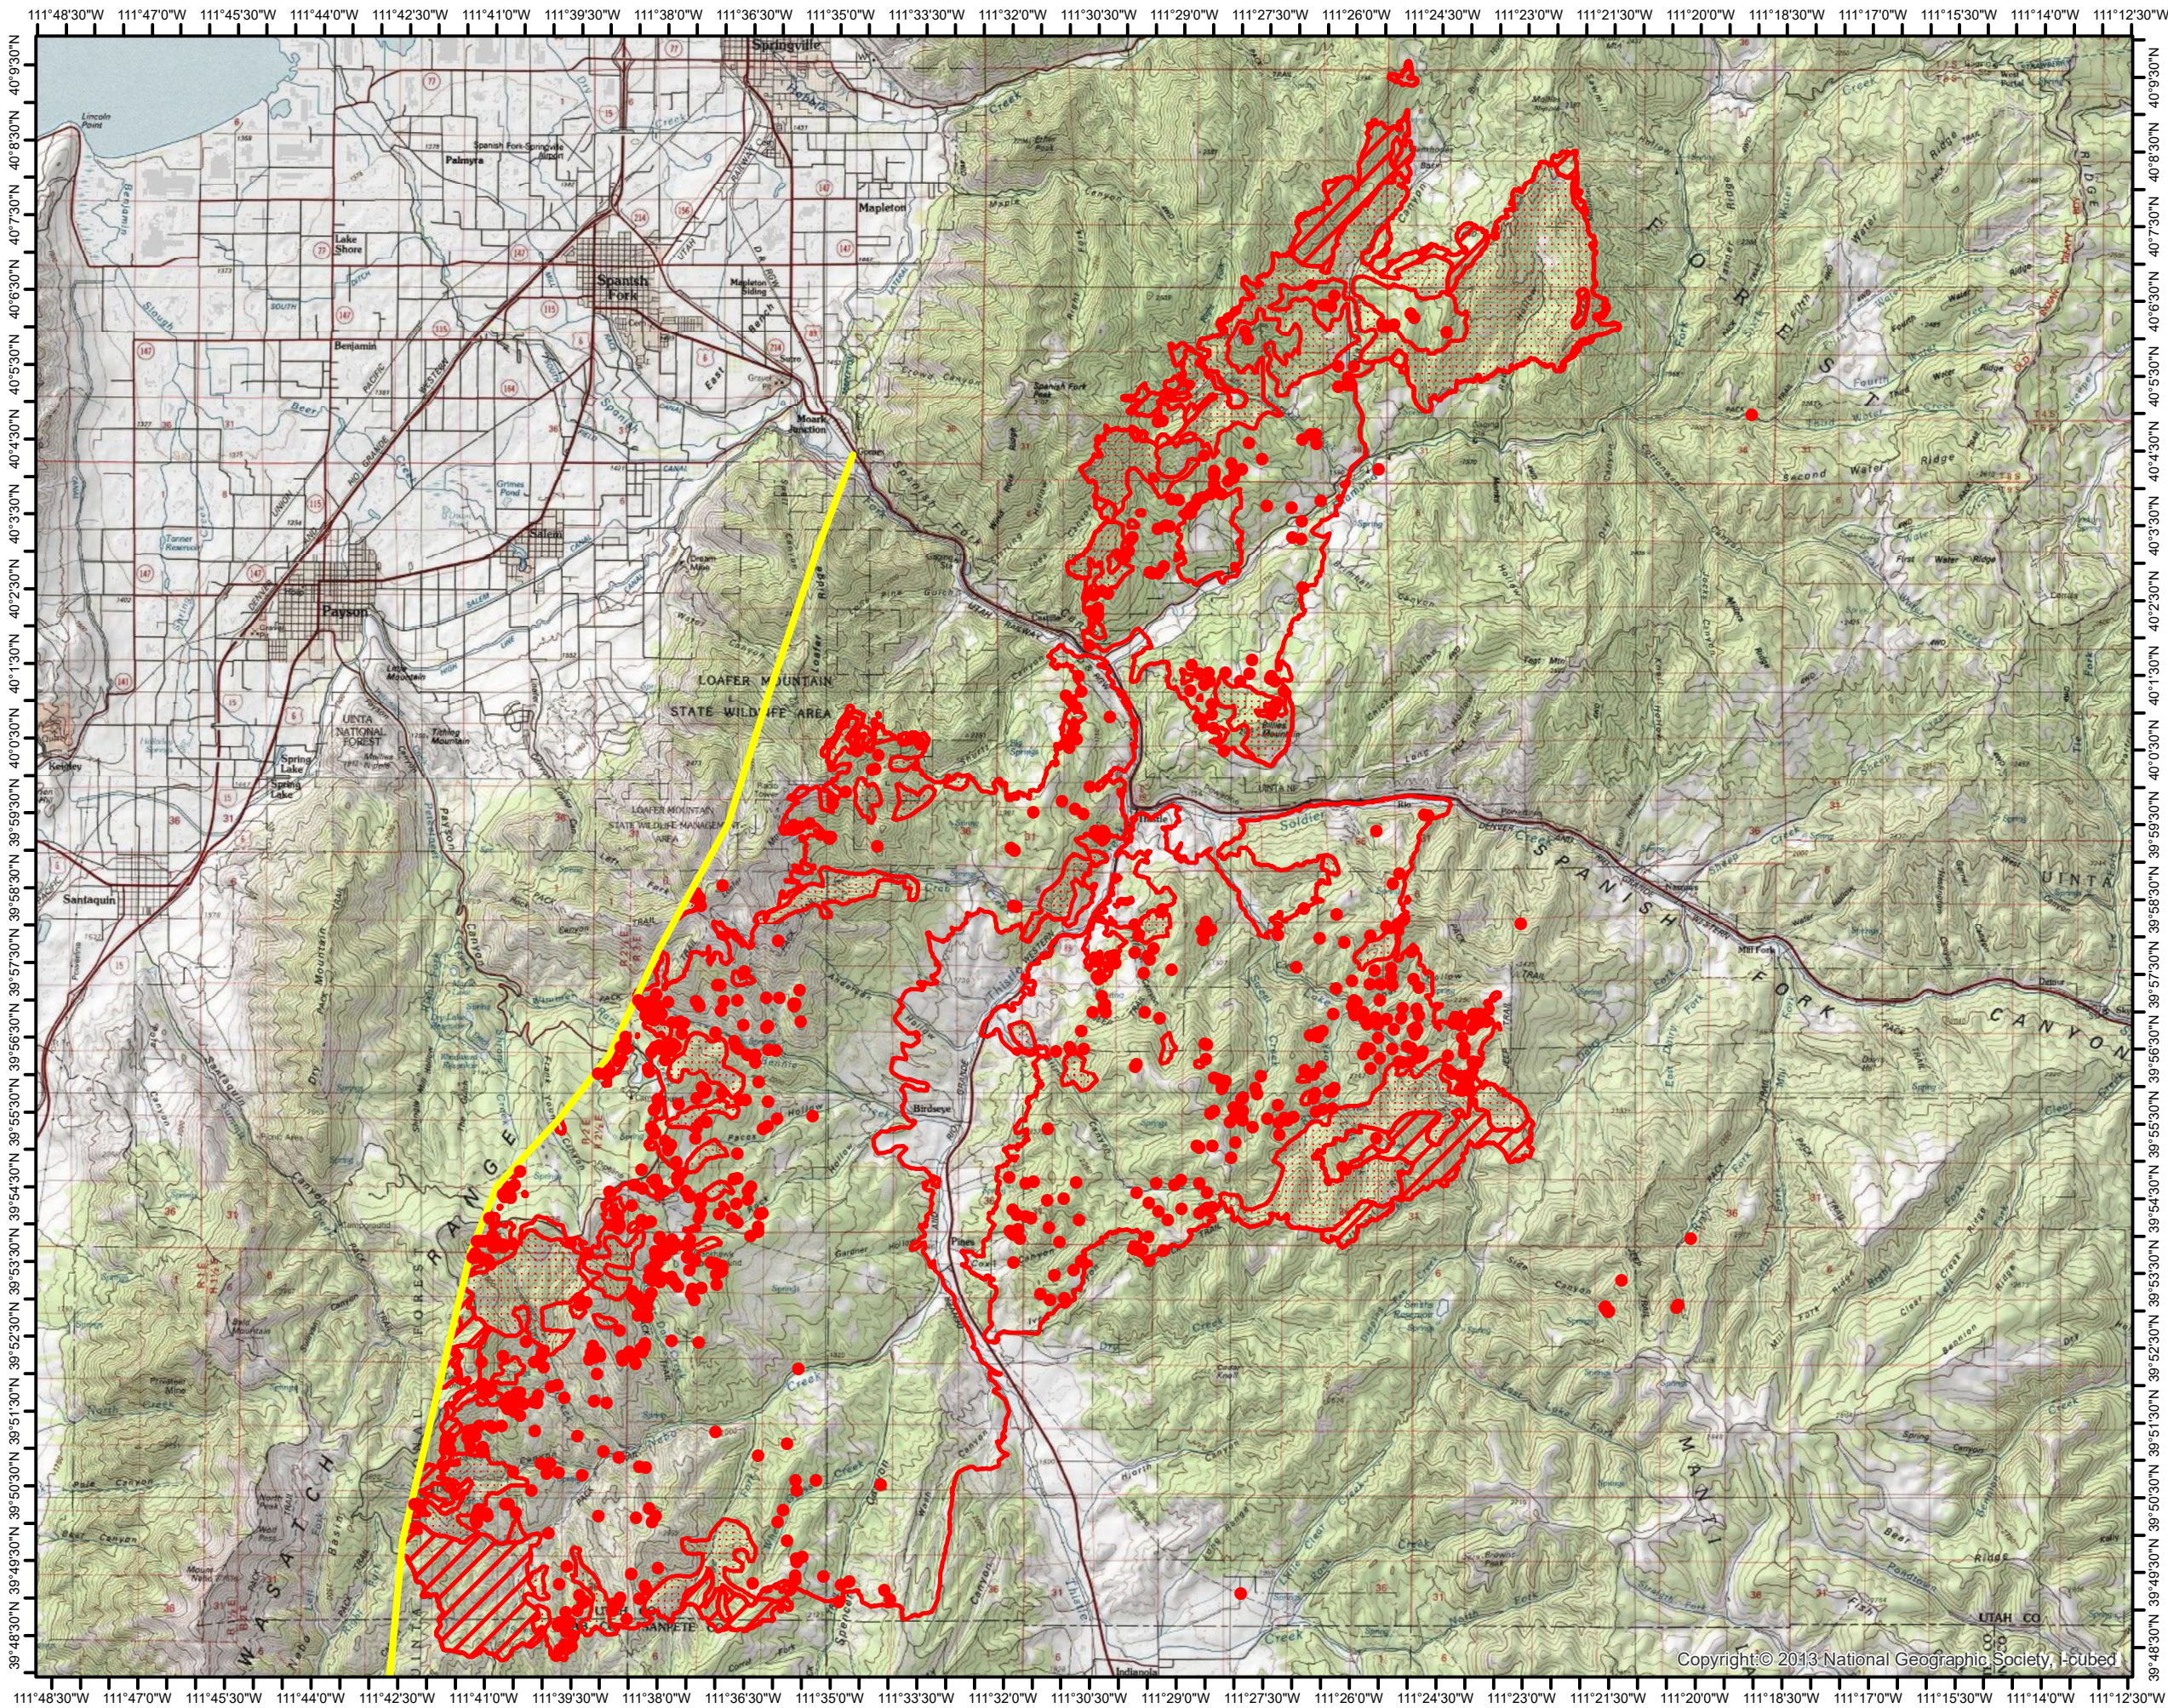

**INFRARED MAP**  
**Pole Creek (UT\_UWF\_000971)**  
**Flight : Sept 20, 2018 @ 0000 MDT**  
**Heat Acres: 95,701**  
**IRIN Andrew Mock**

- Legend**
- Isolated Heat Sources
  - Heat Perimeter
  - Intense Heat
  - Scattered Heat
  - Zone Break