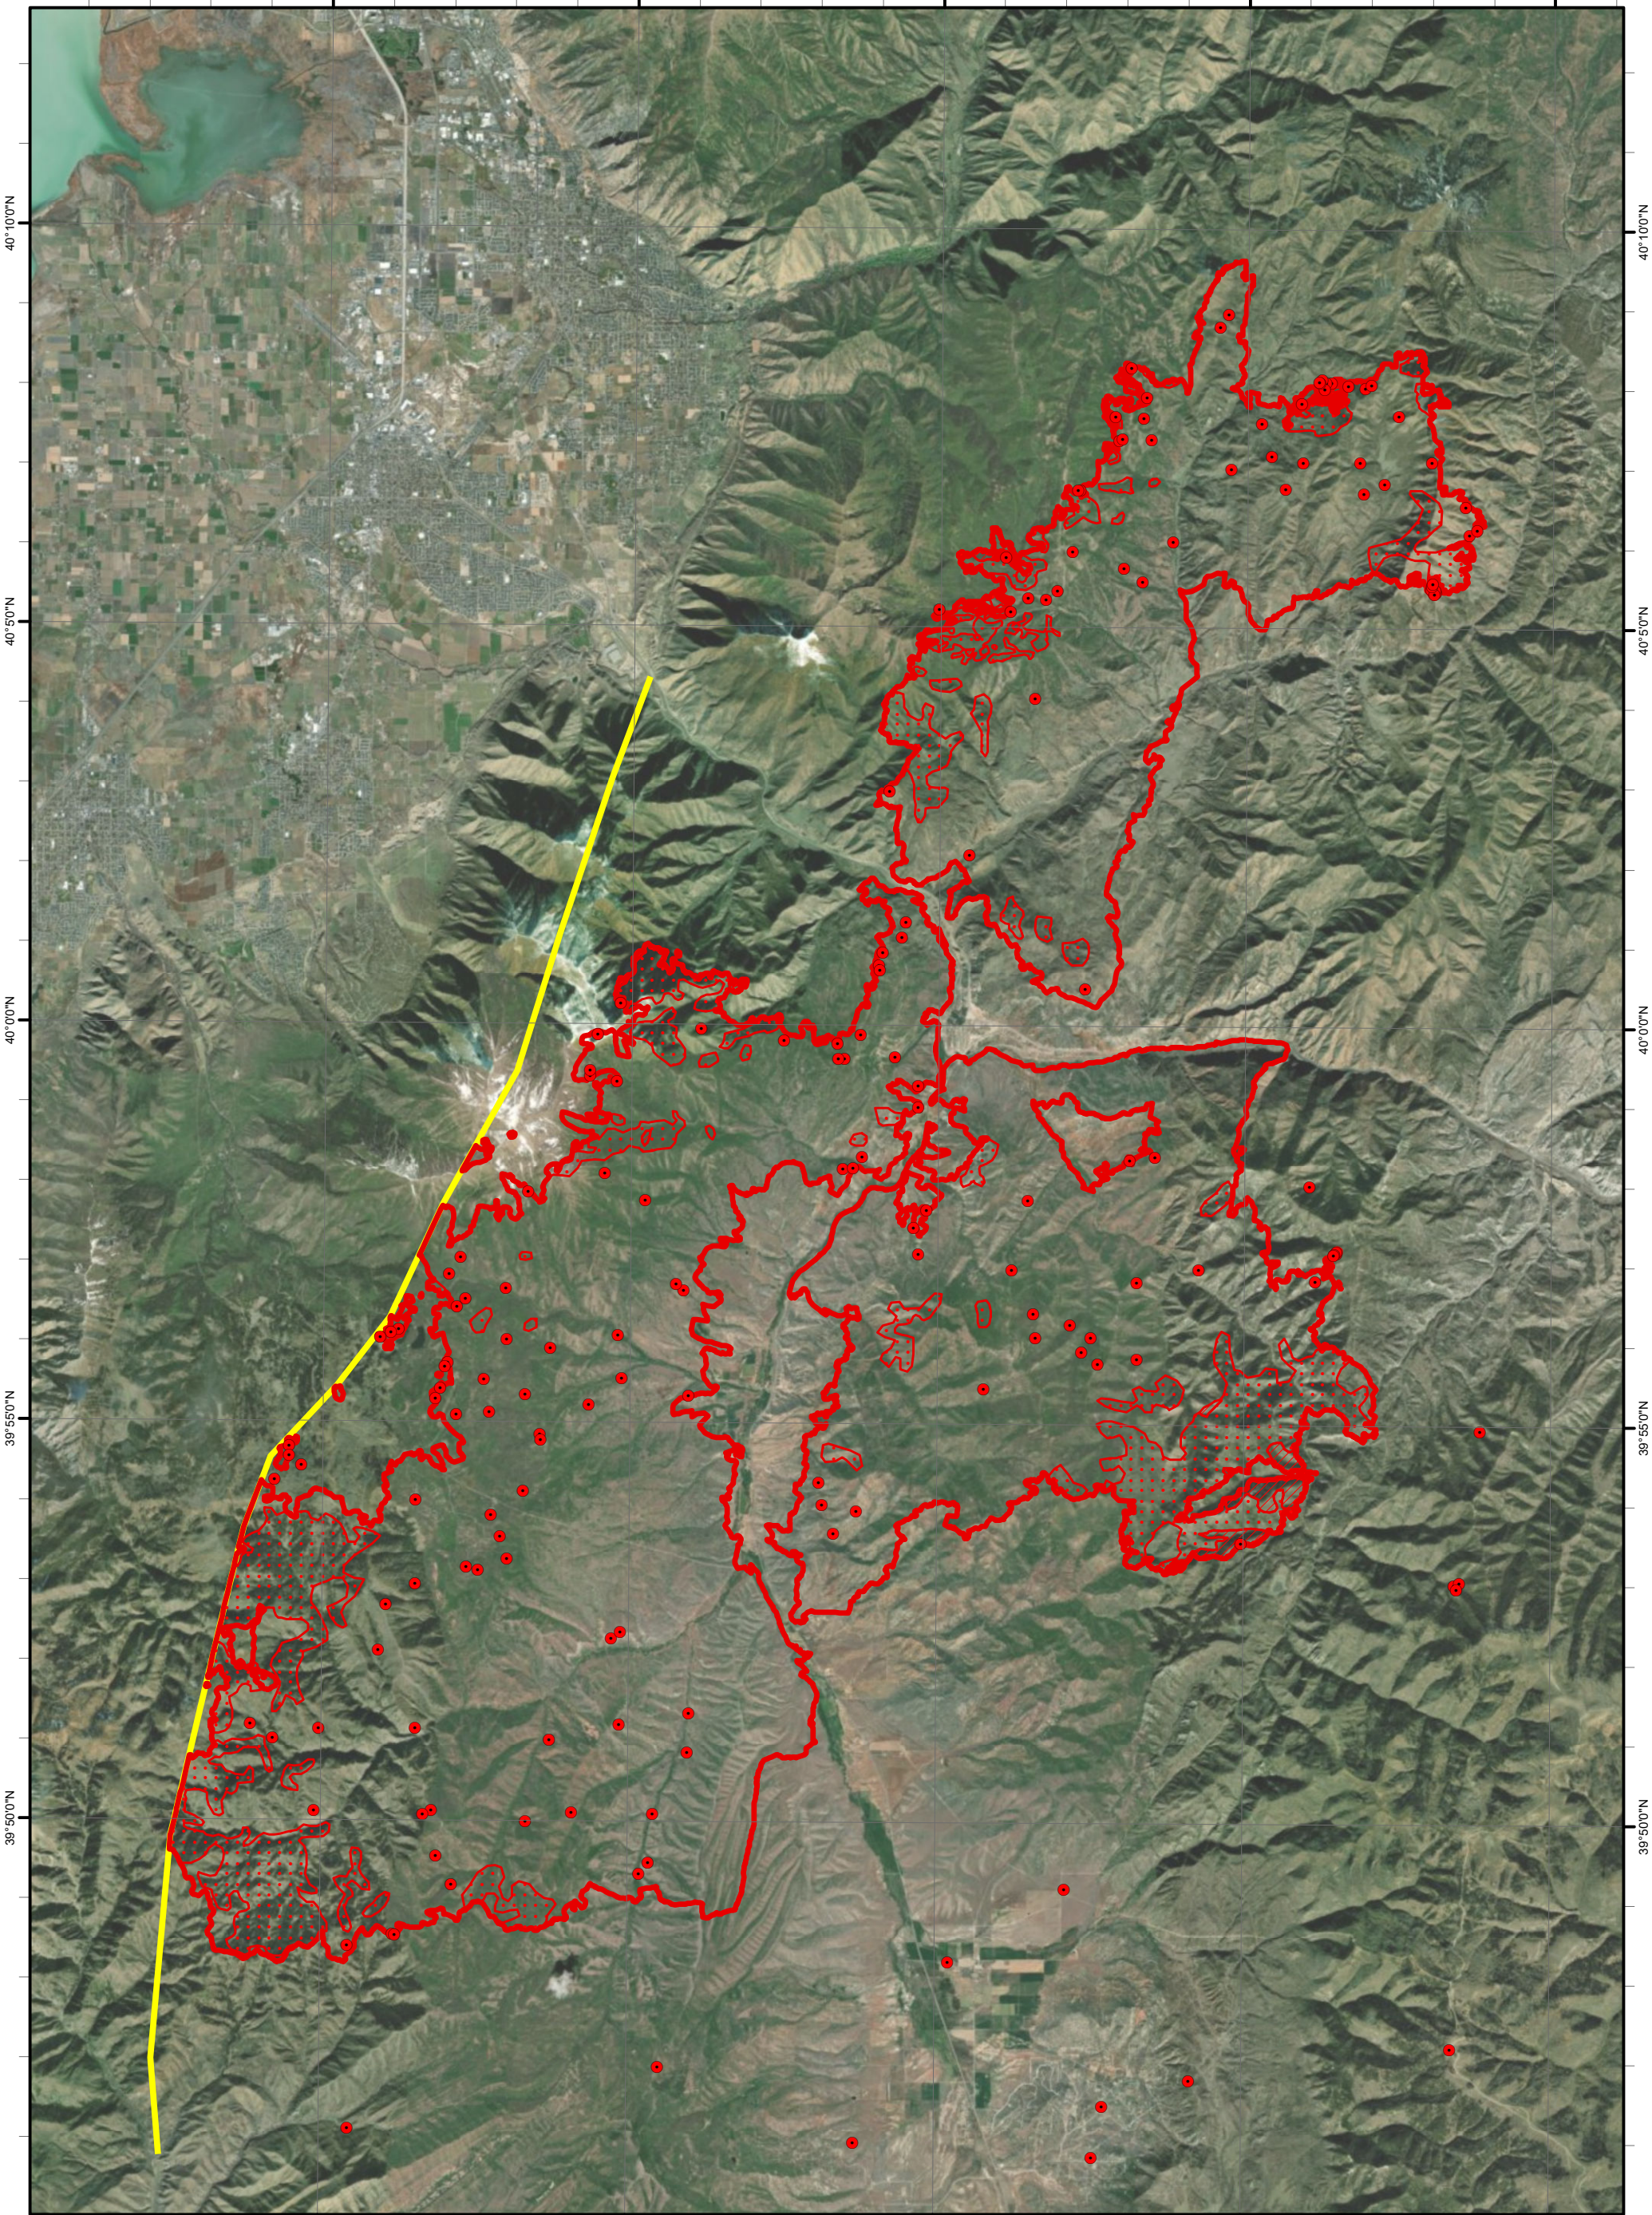

111°40'0"W 111°35'0"W 111°30'0"W 111°25'0"W 111°20'0"W

Pole Creek
 UT-UWF-000971
 Infrared Heat Sources

9/22/2018 2231 hrs
 101,423 Interpreted Acres

Print Date: 9/23/2018
 IRIN: Zack Muirbrook

- Isolated Heat Sources
- Scattered Heat
- Intense Heat
- Heat Perimeter
- Zone Break