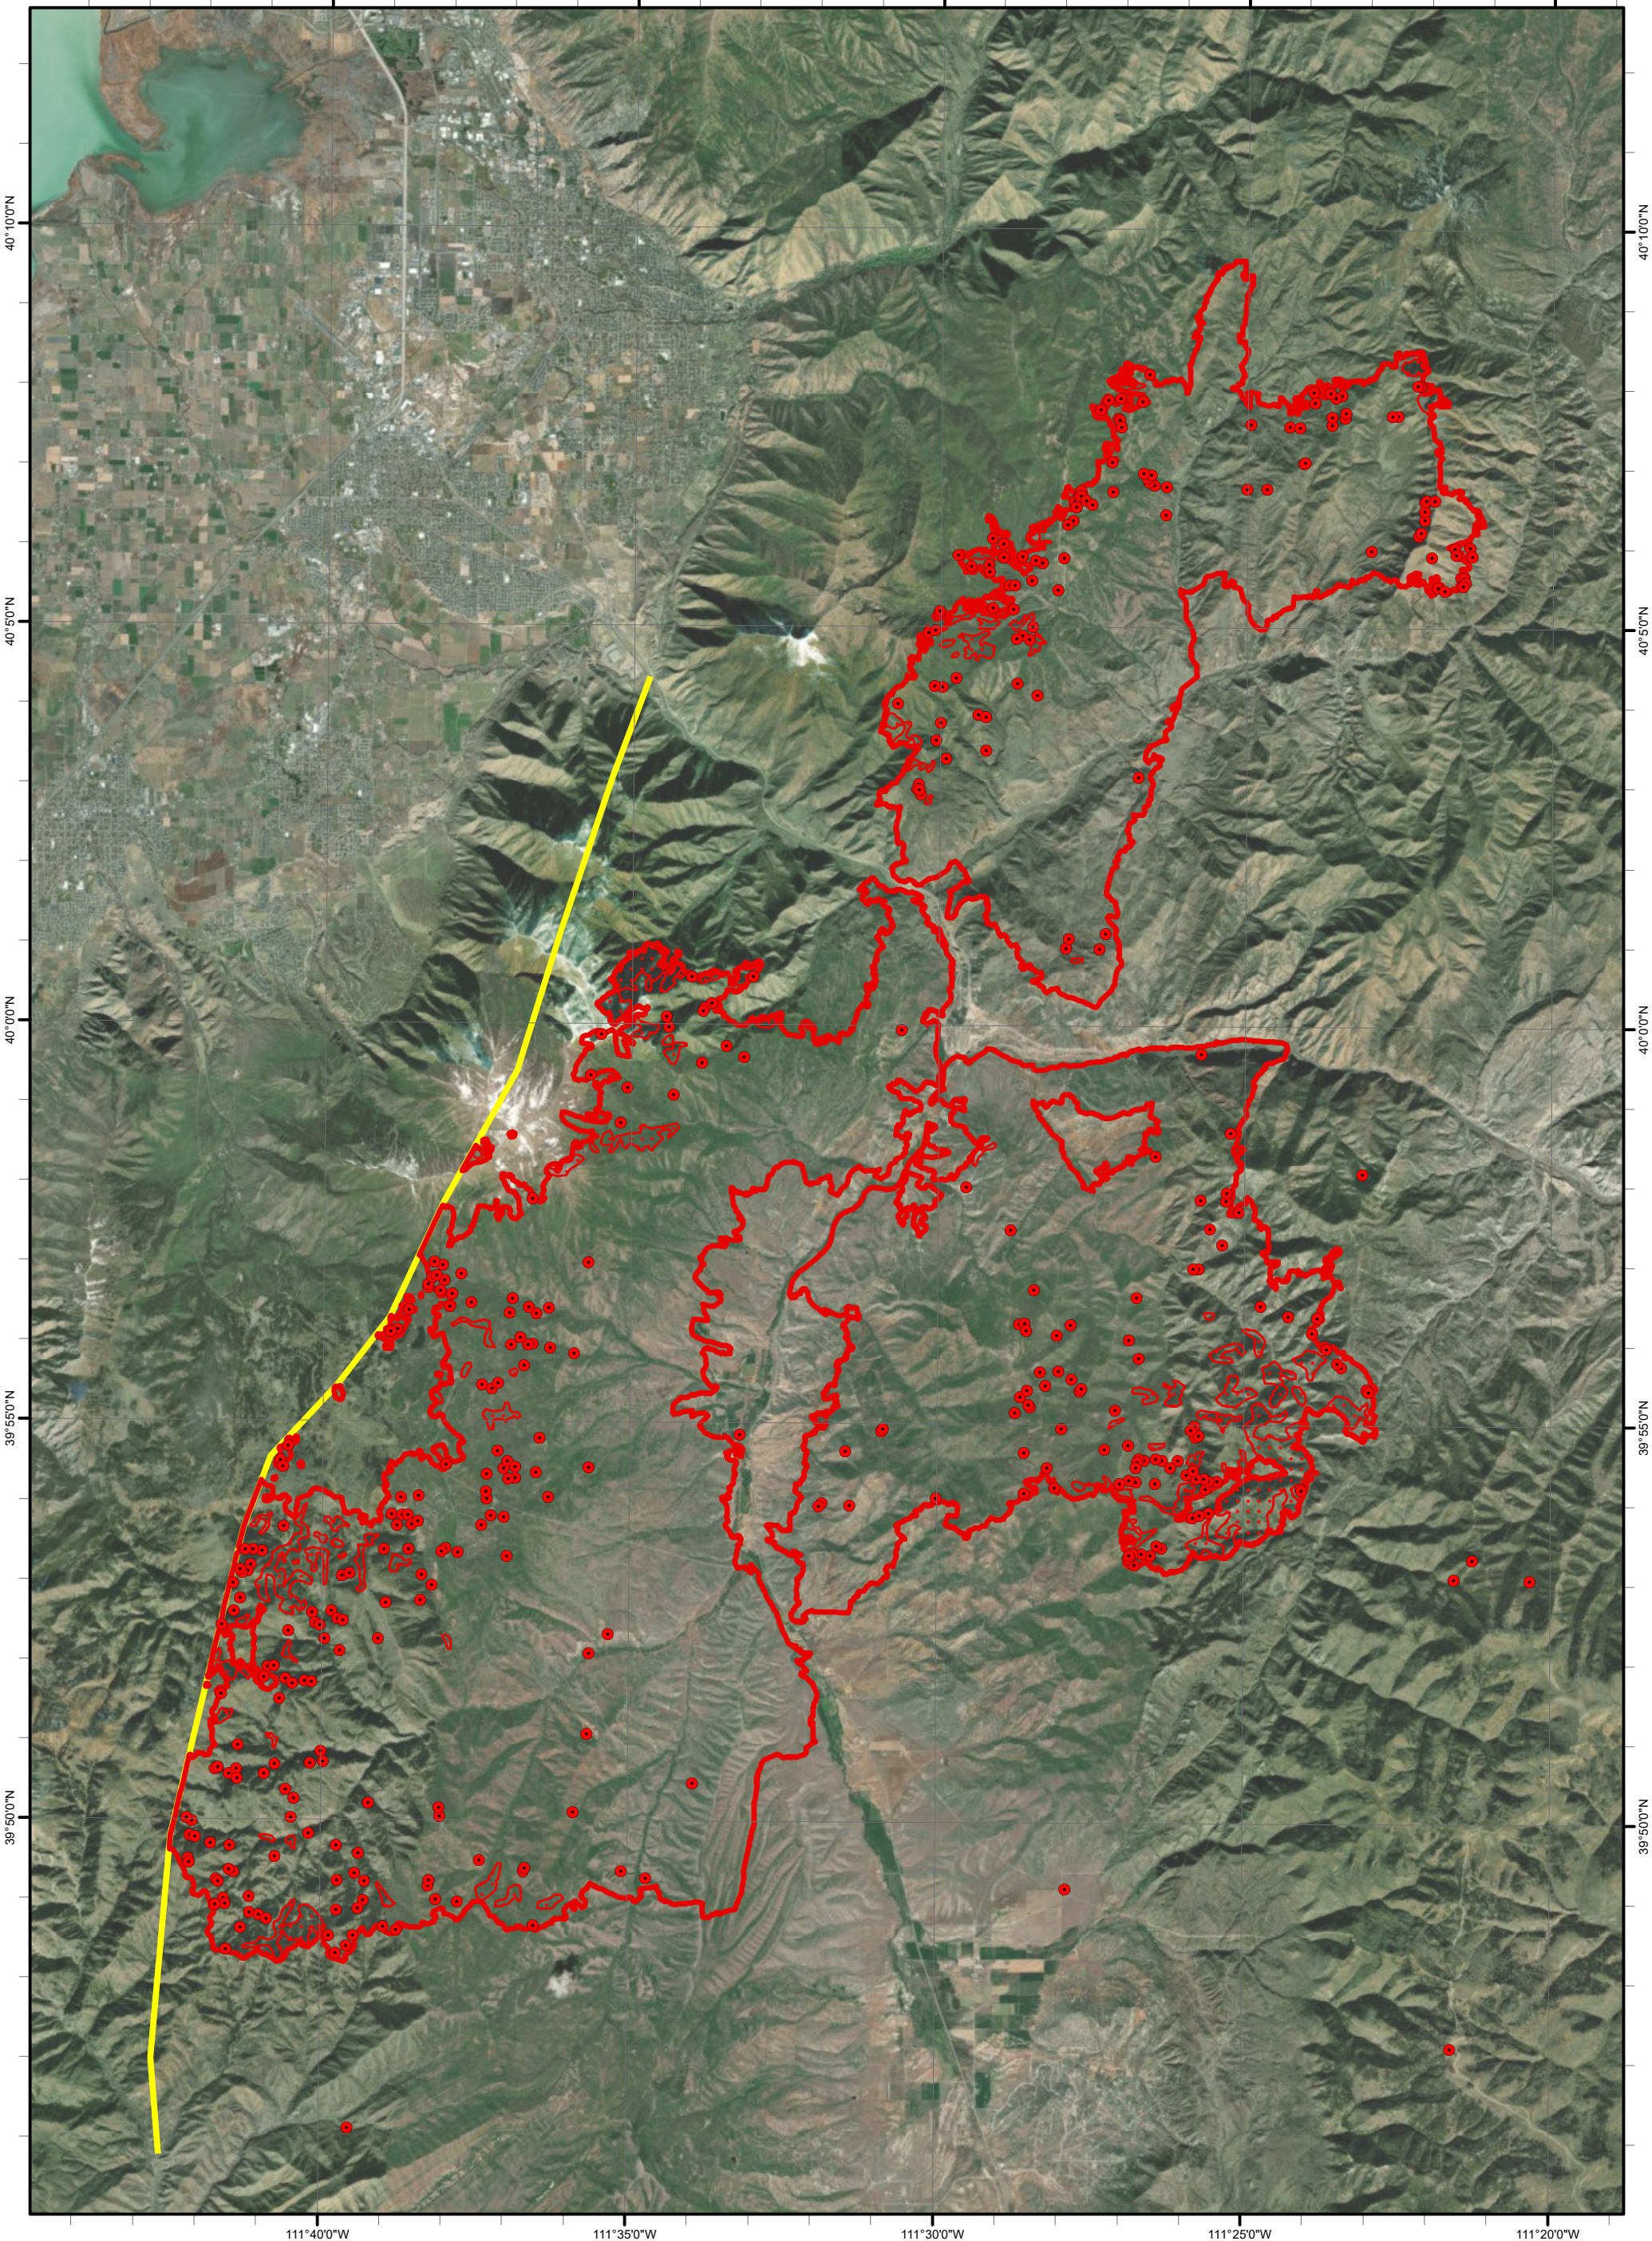

111°40'0"W 111°35'0"W 111°30'0"W 111°25'0"W 111°20'0"W

Pole Creek
 UT-UWF-000971
 Infrared Heat Sources

9/24/2018 2022 hrs
 101,843 Interpreted Acres

Print Date: 9/25/2018
 IRIN: Zack Muirbrook

- Isolated Heat Sources
- Scattered Heat
- Intense Heat
- Heat Perimeter
- Zone Break