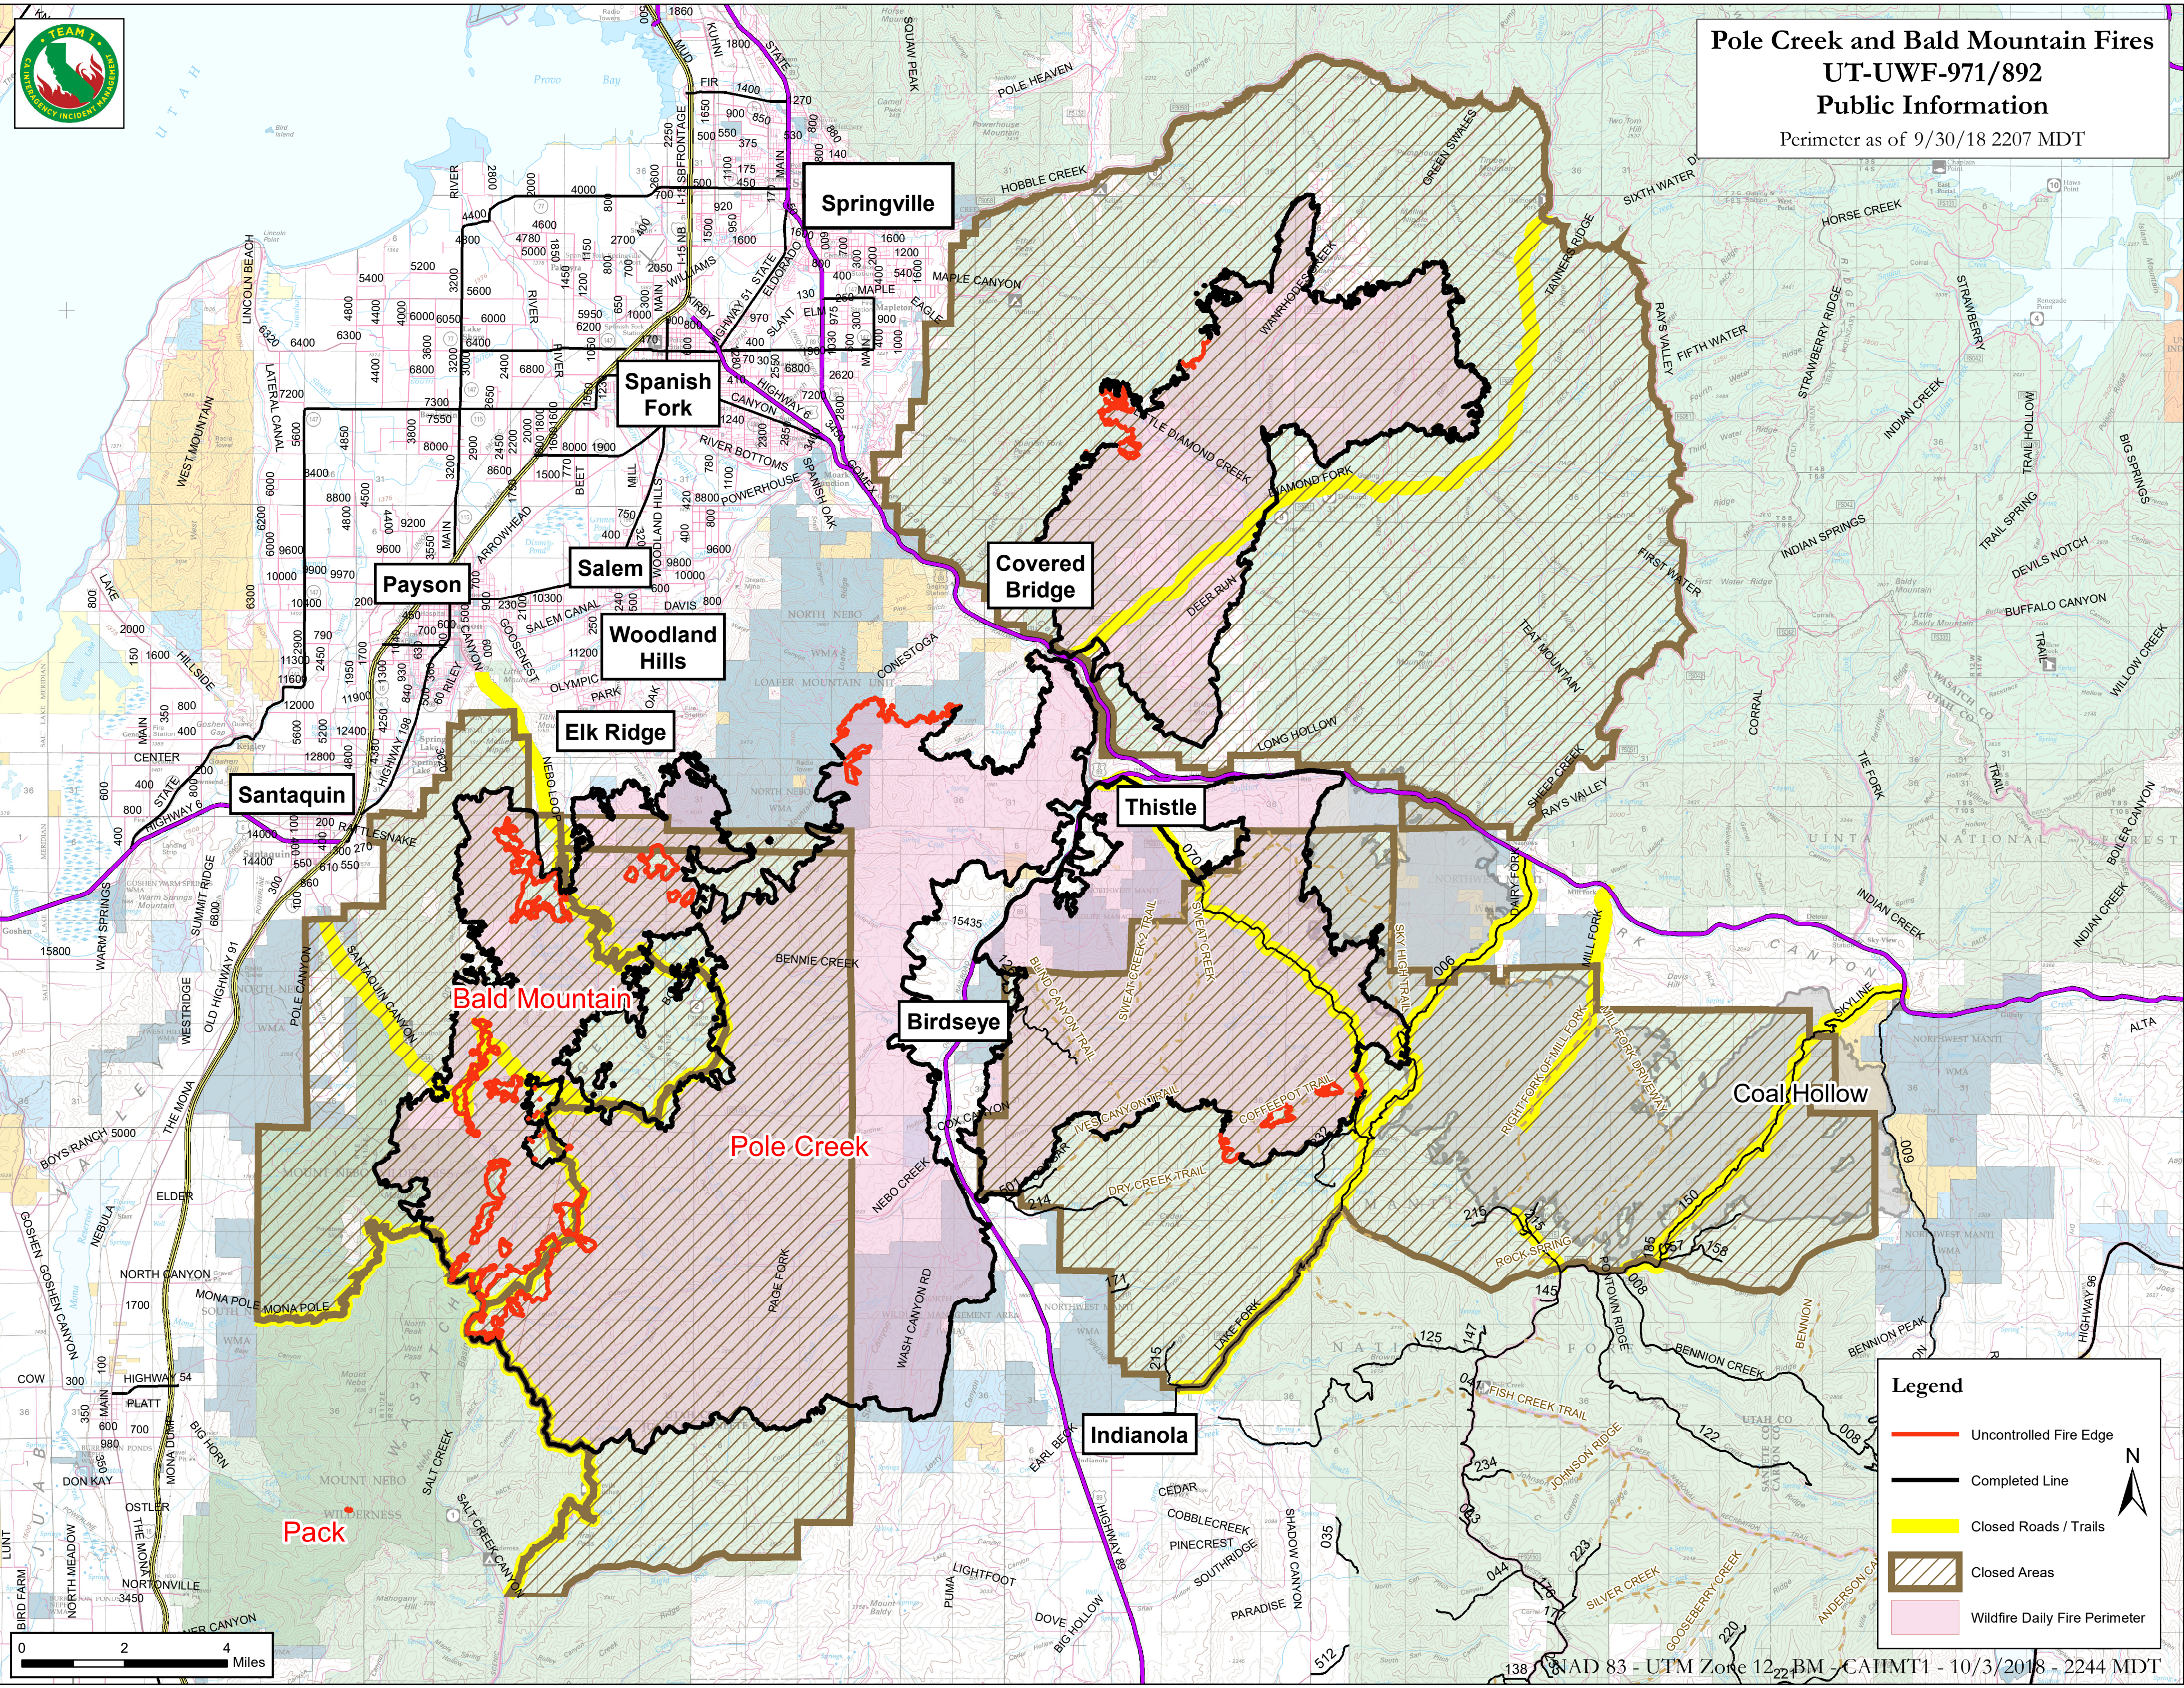

PIO Map - 10/3/2018 - 2244 MDT

Pole Creek and Bald Mountain Fires
UT-UWF-971/892
Public Information
 Perimeter as of 9/30/18 2207 MDT

Legend

- Uncontrolled Fire Edge
- Completed Line
- Closed Roads / Trails
- Closed Areas
- Wildfire Daily Fire Perimeter

N