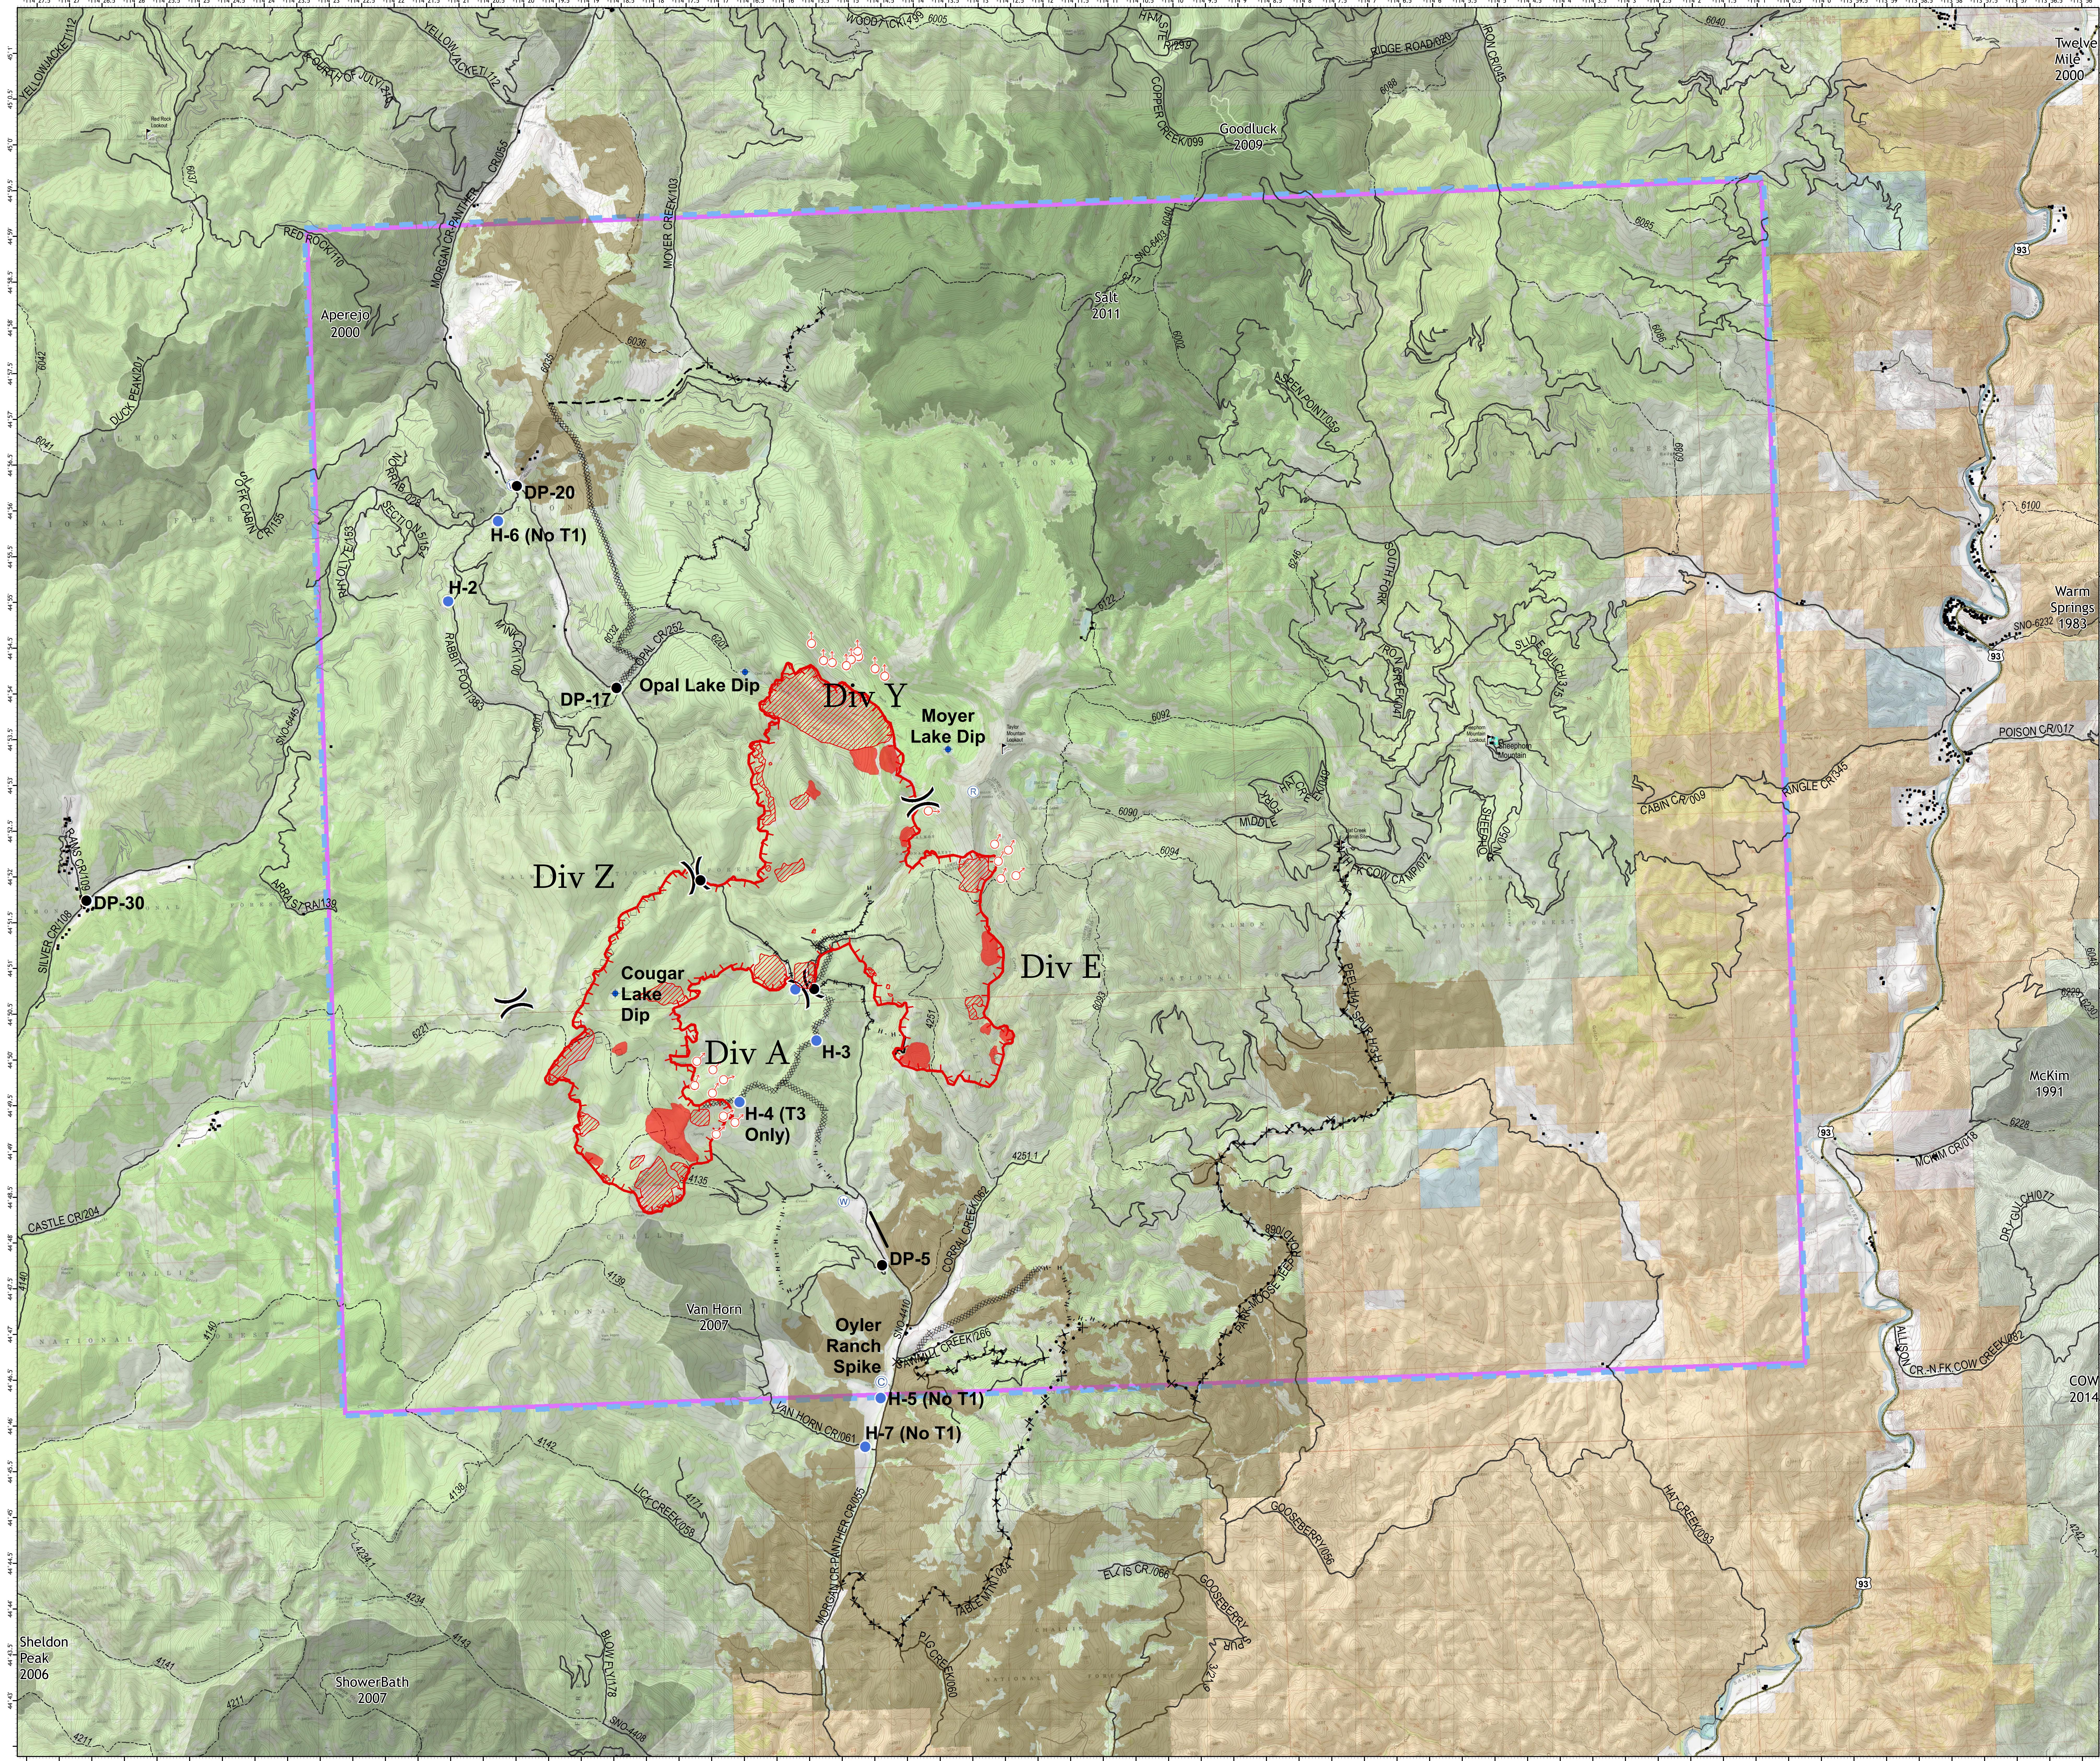

Zulu Operations Map Rabbit Foot Fire

10,015 Acres
IR Flight:
08/12/2018 01:05
ID-SCF-018152
August 12, 2018

- Camp
- Dip Site
- Drop Point
- Helispot
- Repeater
- Spot Fire
- Water Source
- Value at Risk
- Division Break
- Admin Site
- Fire Lookout
- Structures
- Uncontrolled Fire Edge
- Controlled Line
- Completed Dozer Line
- Completed Hand Line
- Road as Completed Line
- Proposed Dozer Line
- Planned Fire Line
- Aerial Retardant Drop
- TFR 8/5689
- Sage Grouse Habitat
- Fire History
- Surface Management Agency**
- Bureau of Land Management
- State
- Idaho Dept of Fish & Game
- Forest Service
- Private/Unclassified
- Intense Heat
- Scattered Heat

NAD 1983 UTM zone 12N