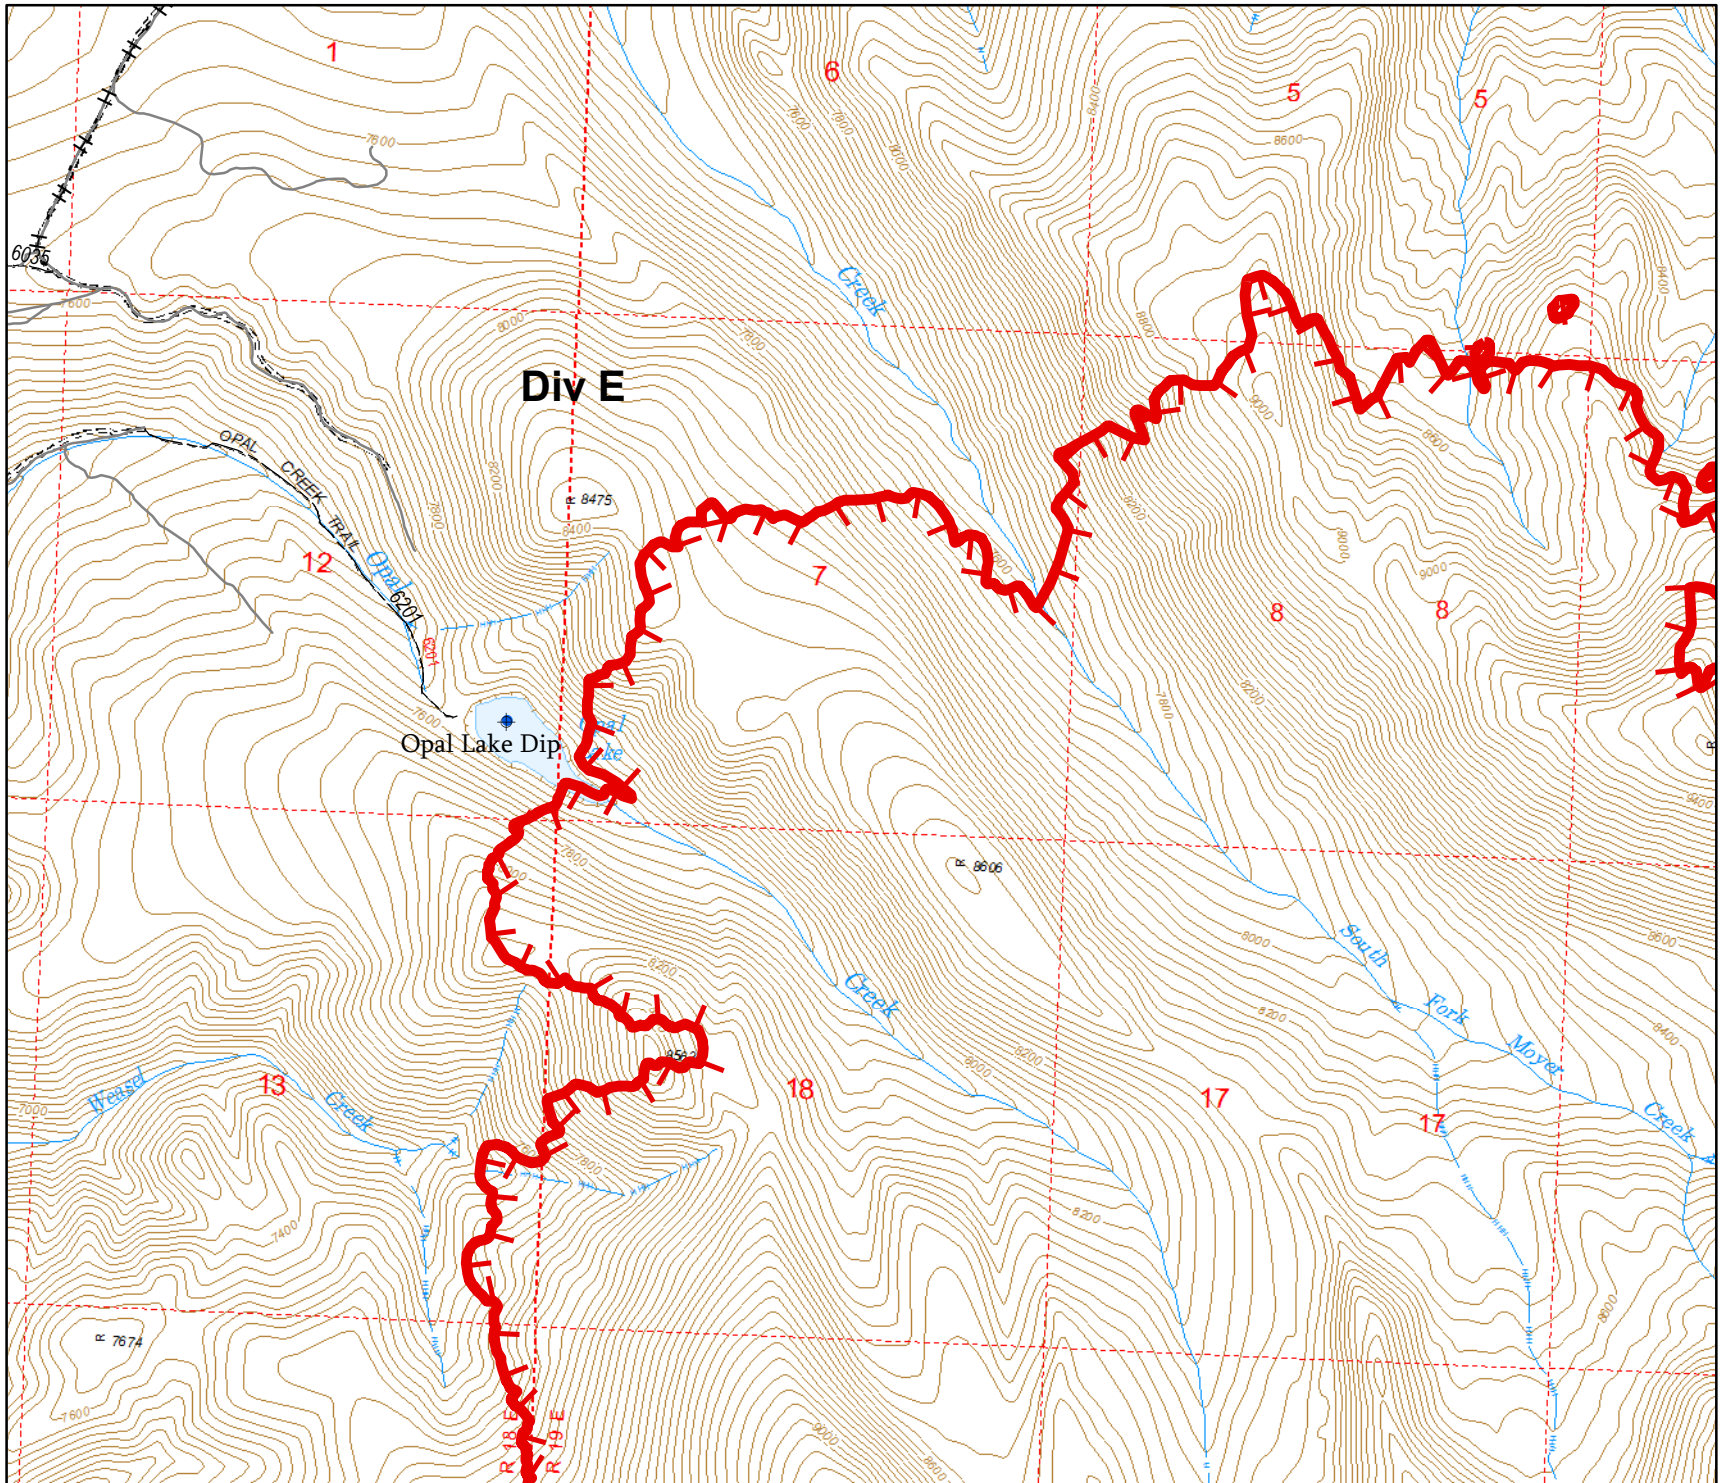

IAP Map Rabbit Foot Fire

15,767 Acres

GIS Mapping

ID-SCF-018152

August 13, 2018

Page 1 of 8

-  Dip Site
-  Uncontrolled Fire Edge
-  Completed Hand Line
-  Trail

0 2 4 6 8

Miles