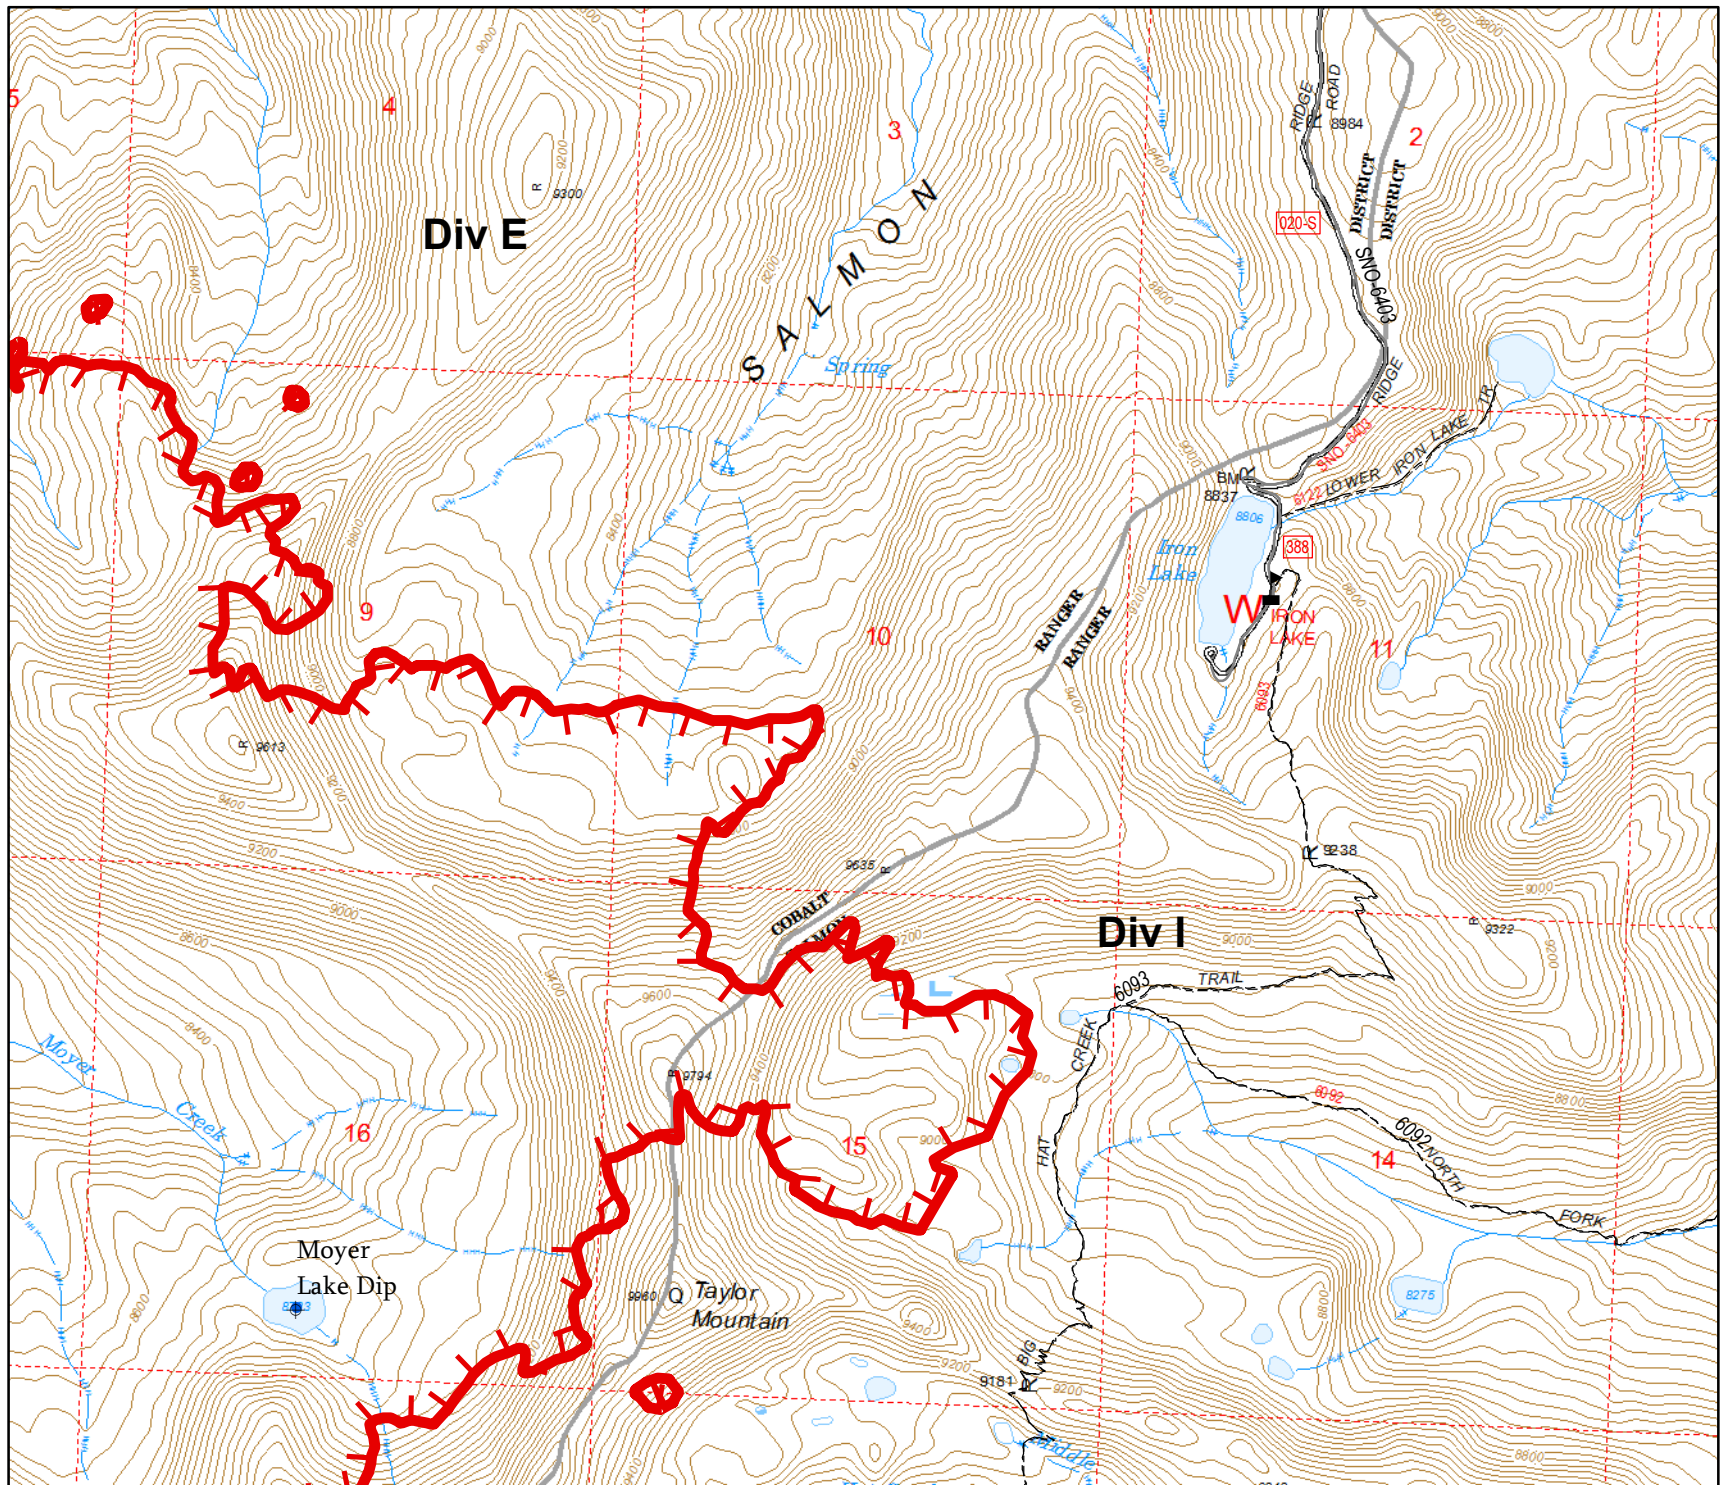

IAP Map Rabbit Foot Fire

15,767 Acres
GIS Mapping

ID-SCF-018152

August 13, 2018

Page 2 of 8

- Dip Site
- Value at Risk
- Uncontrolled Fire Edge
- Trail

0 2 4 6 8

Miles