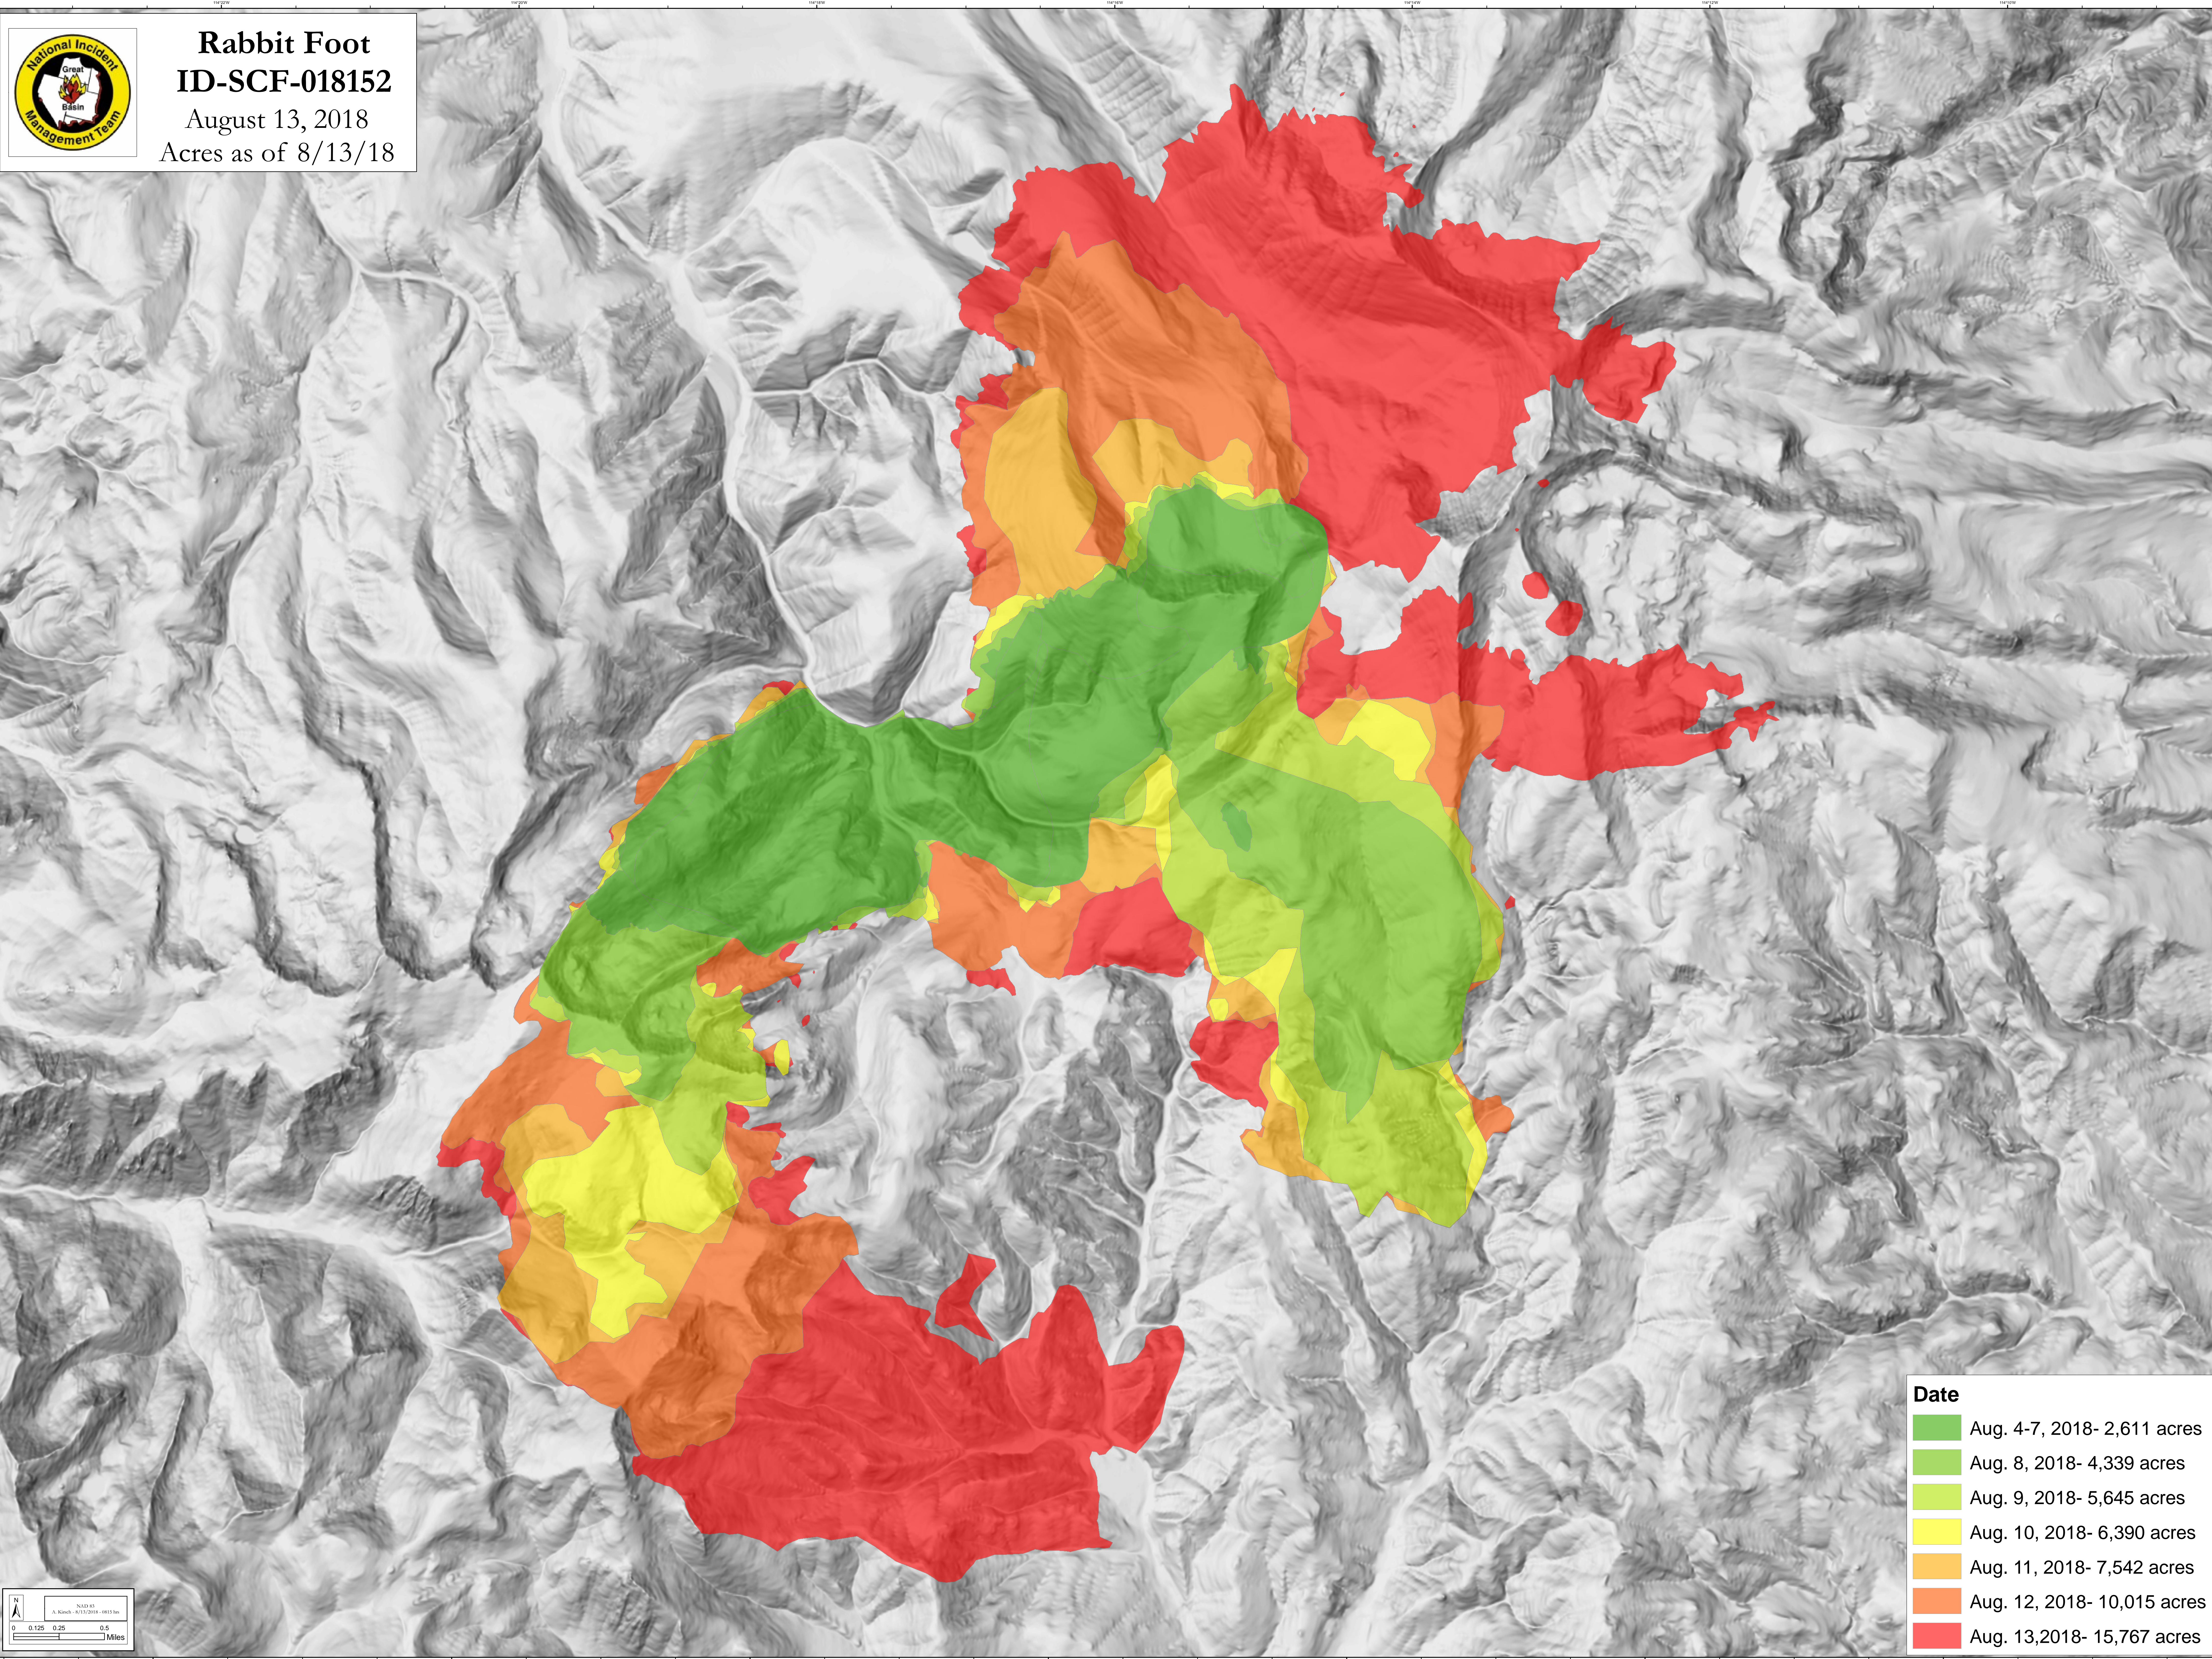

Rabbit Foot
ID-SCF-018152
August 13, 2018
Acres as of 8/13/18

Date	
Aug. 4-7, 2018-	2,611 acres
Aug. 8, 2018-	4,339 acres
Aug. 9, 2018-	5,645 acres
Aug. 10, 2018-	6,390 acres
Aug. 11, 2018-	7,542 acres
Aug. 12, 2018-	10,015 acres
Aug. 13, 2018-	15,767 acres