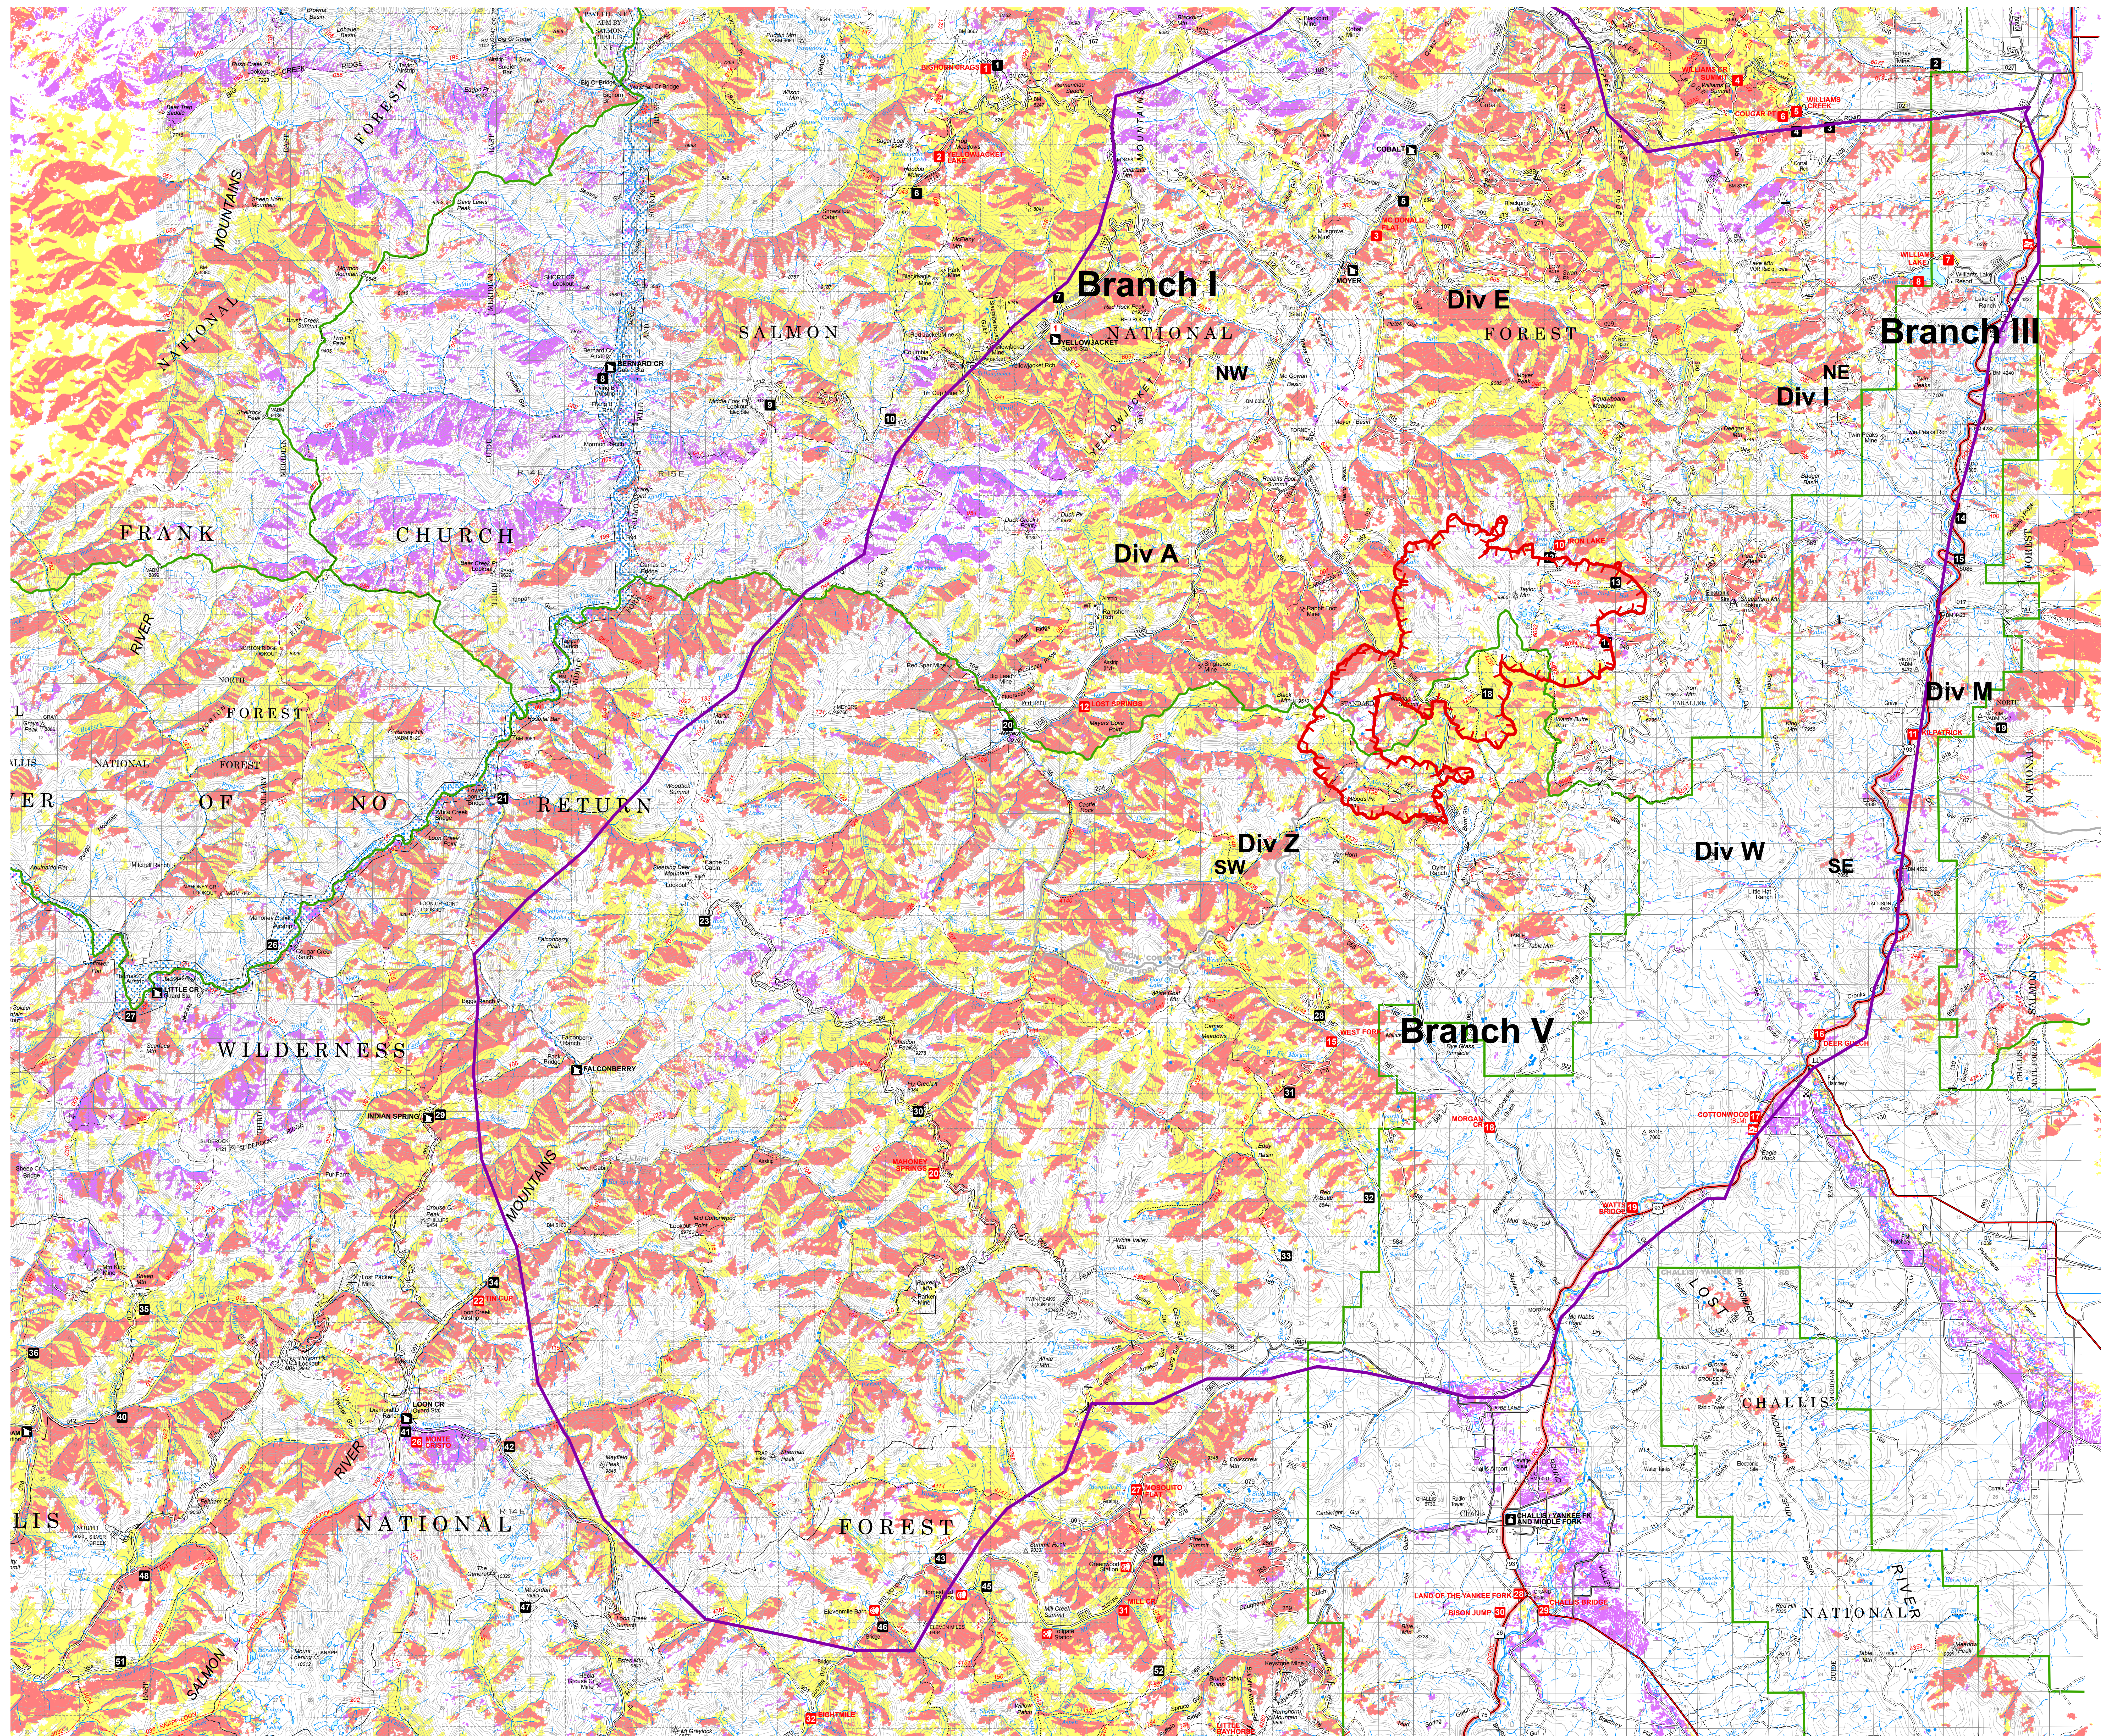

Crown Fire Risk

Rabbit Foot

ID-SCF-08152

08/14/2018

23,008 Acres

- Planning
- Uncontrolled Fire Edge
- 1 - Extreme Crown Fire Risk
- 2 - Very High Crown Fire Risk
- 3 - High Crown Fire Risk - Non-Forested

Datum: NAD 1983 UTM Zone 11N
Created by: akessie
Created Date: 8/14/2018