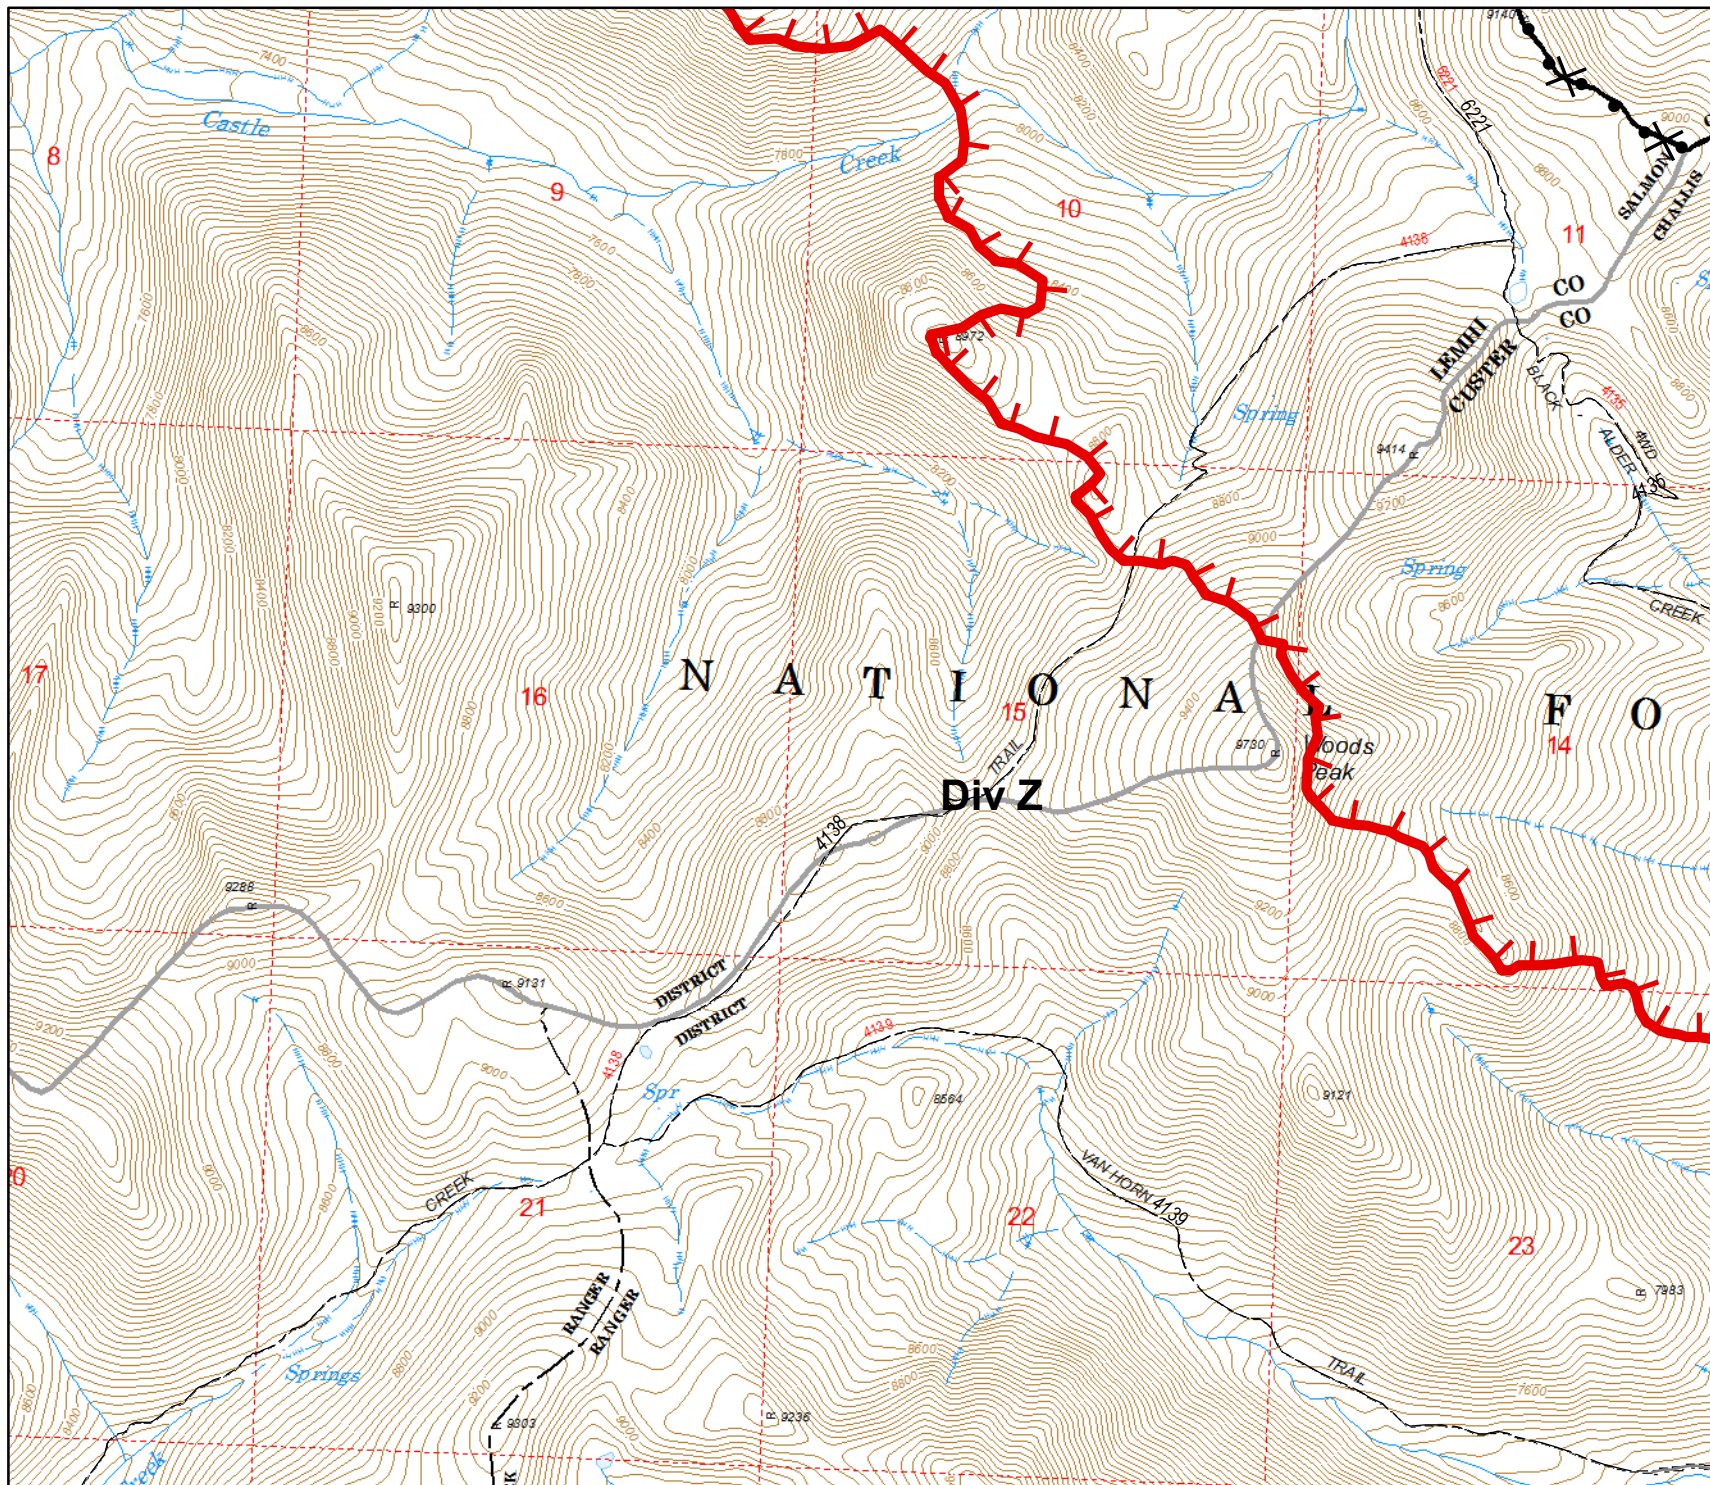

IAP Rabbit Foot Fire

23,008 Acres
GIS Mapping

ID-SCF-018152

August 14, 2018

Page 11 of 8

- Uncontrolled Fire Edge
- Proposed Dozer Line

0 2 4 6 8

Miles