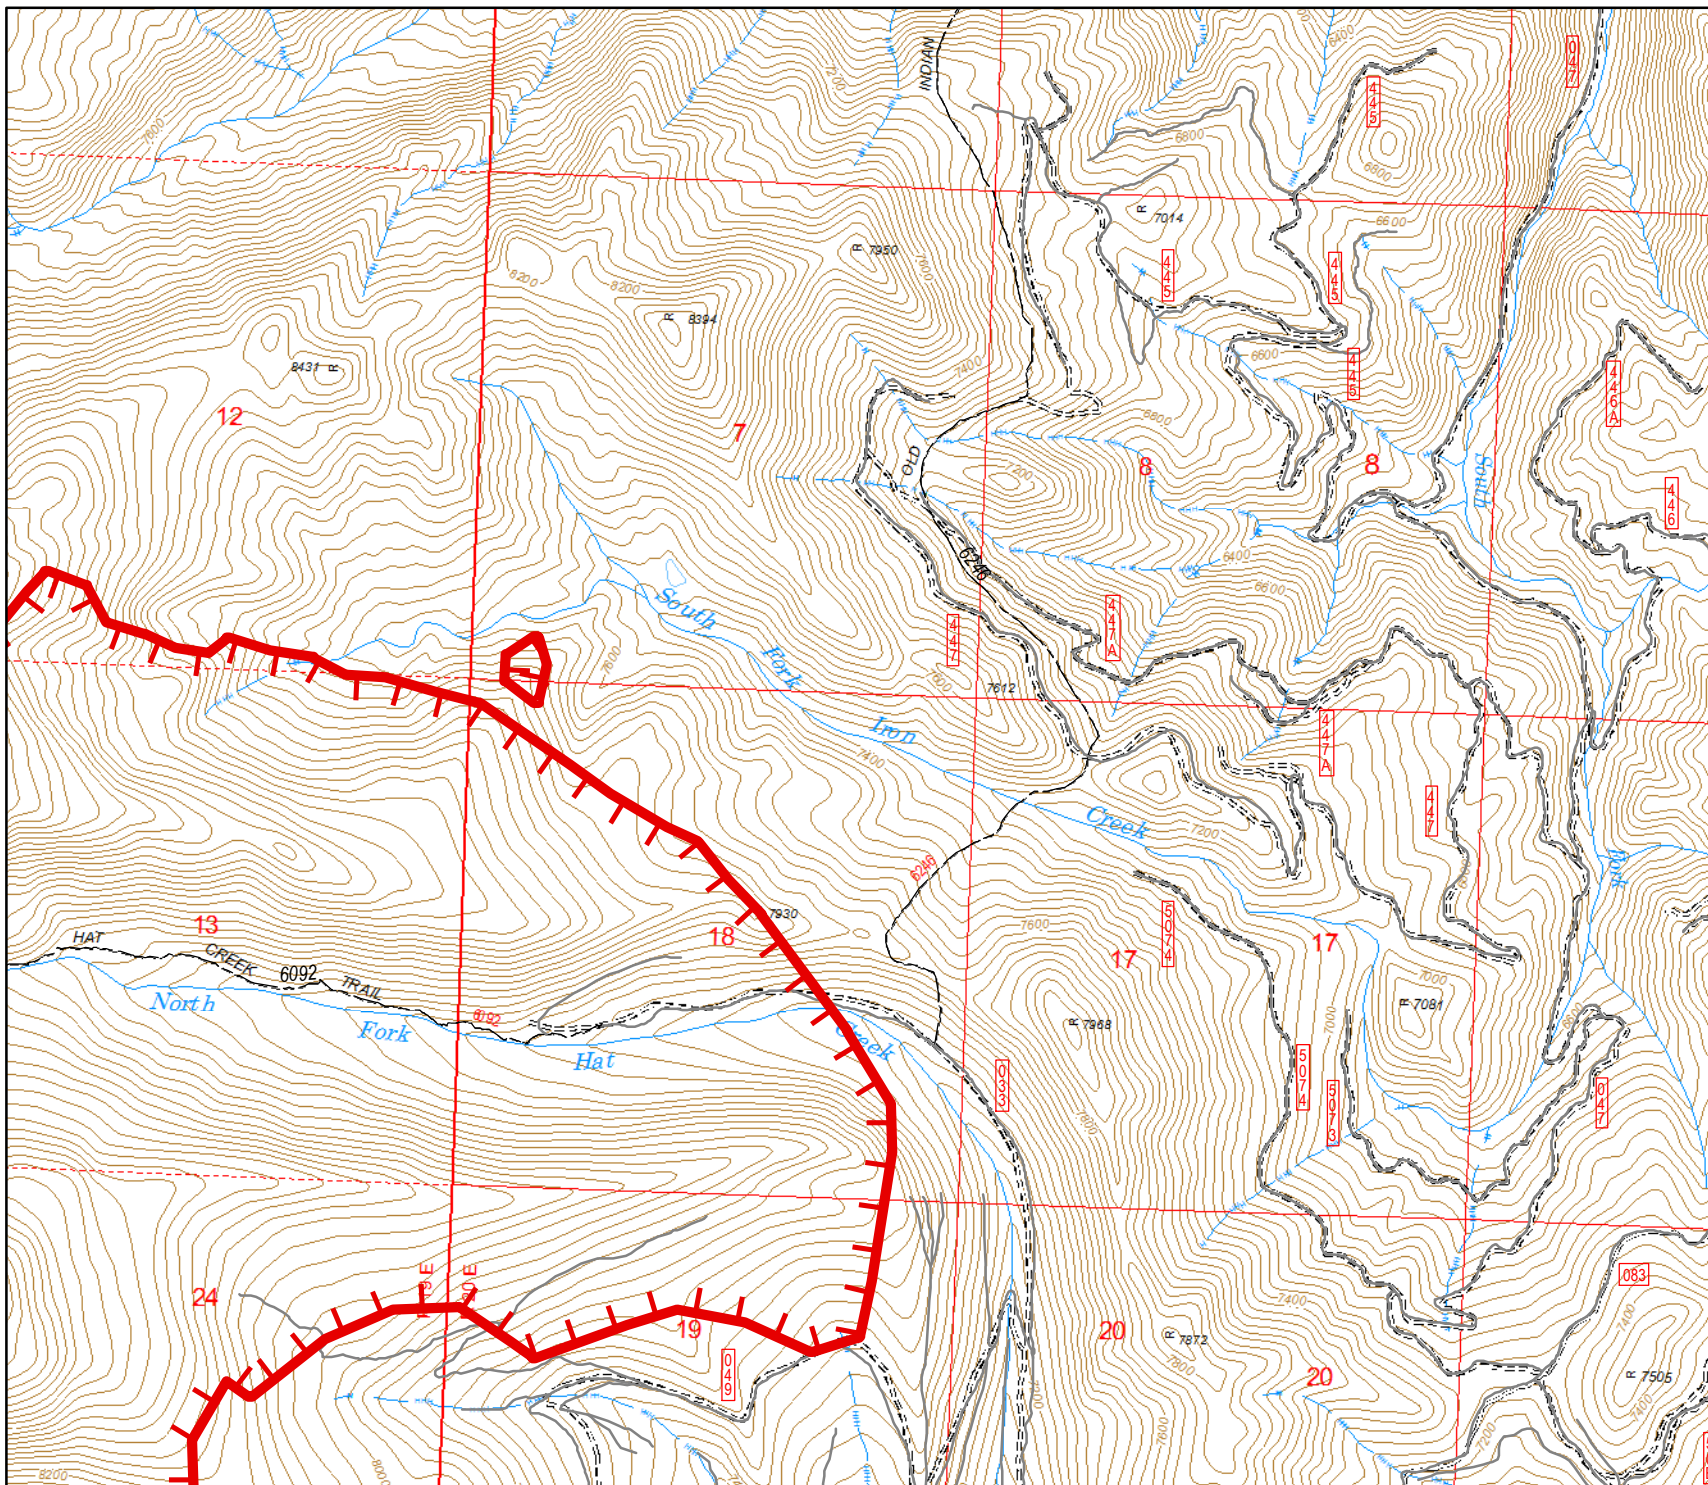

IAP Rabbit Foot Fire

23,008 Acres

GIS Mapping

ID-SCF-018152

August 14, 2018

Page 3 of 8

 Uncontrolled Fire Edge

0 2 4 6 8