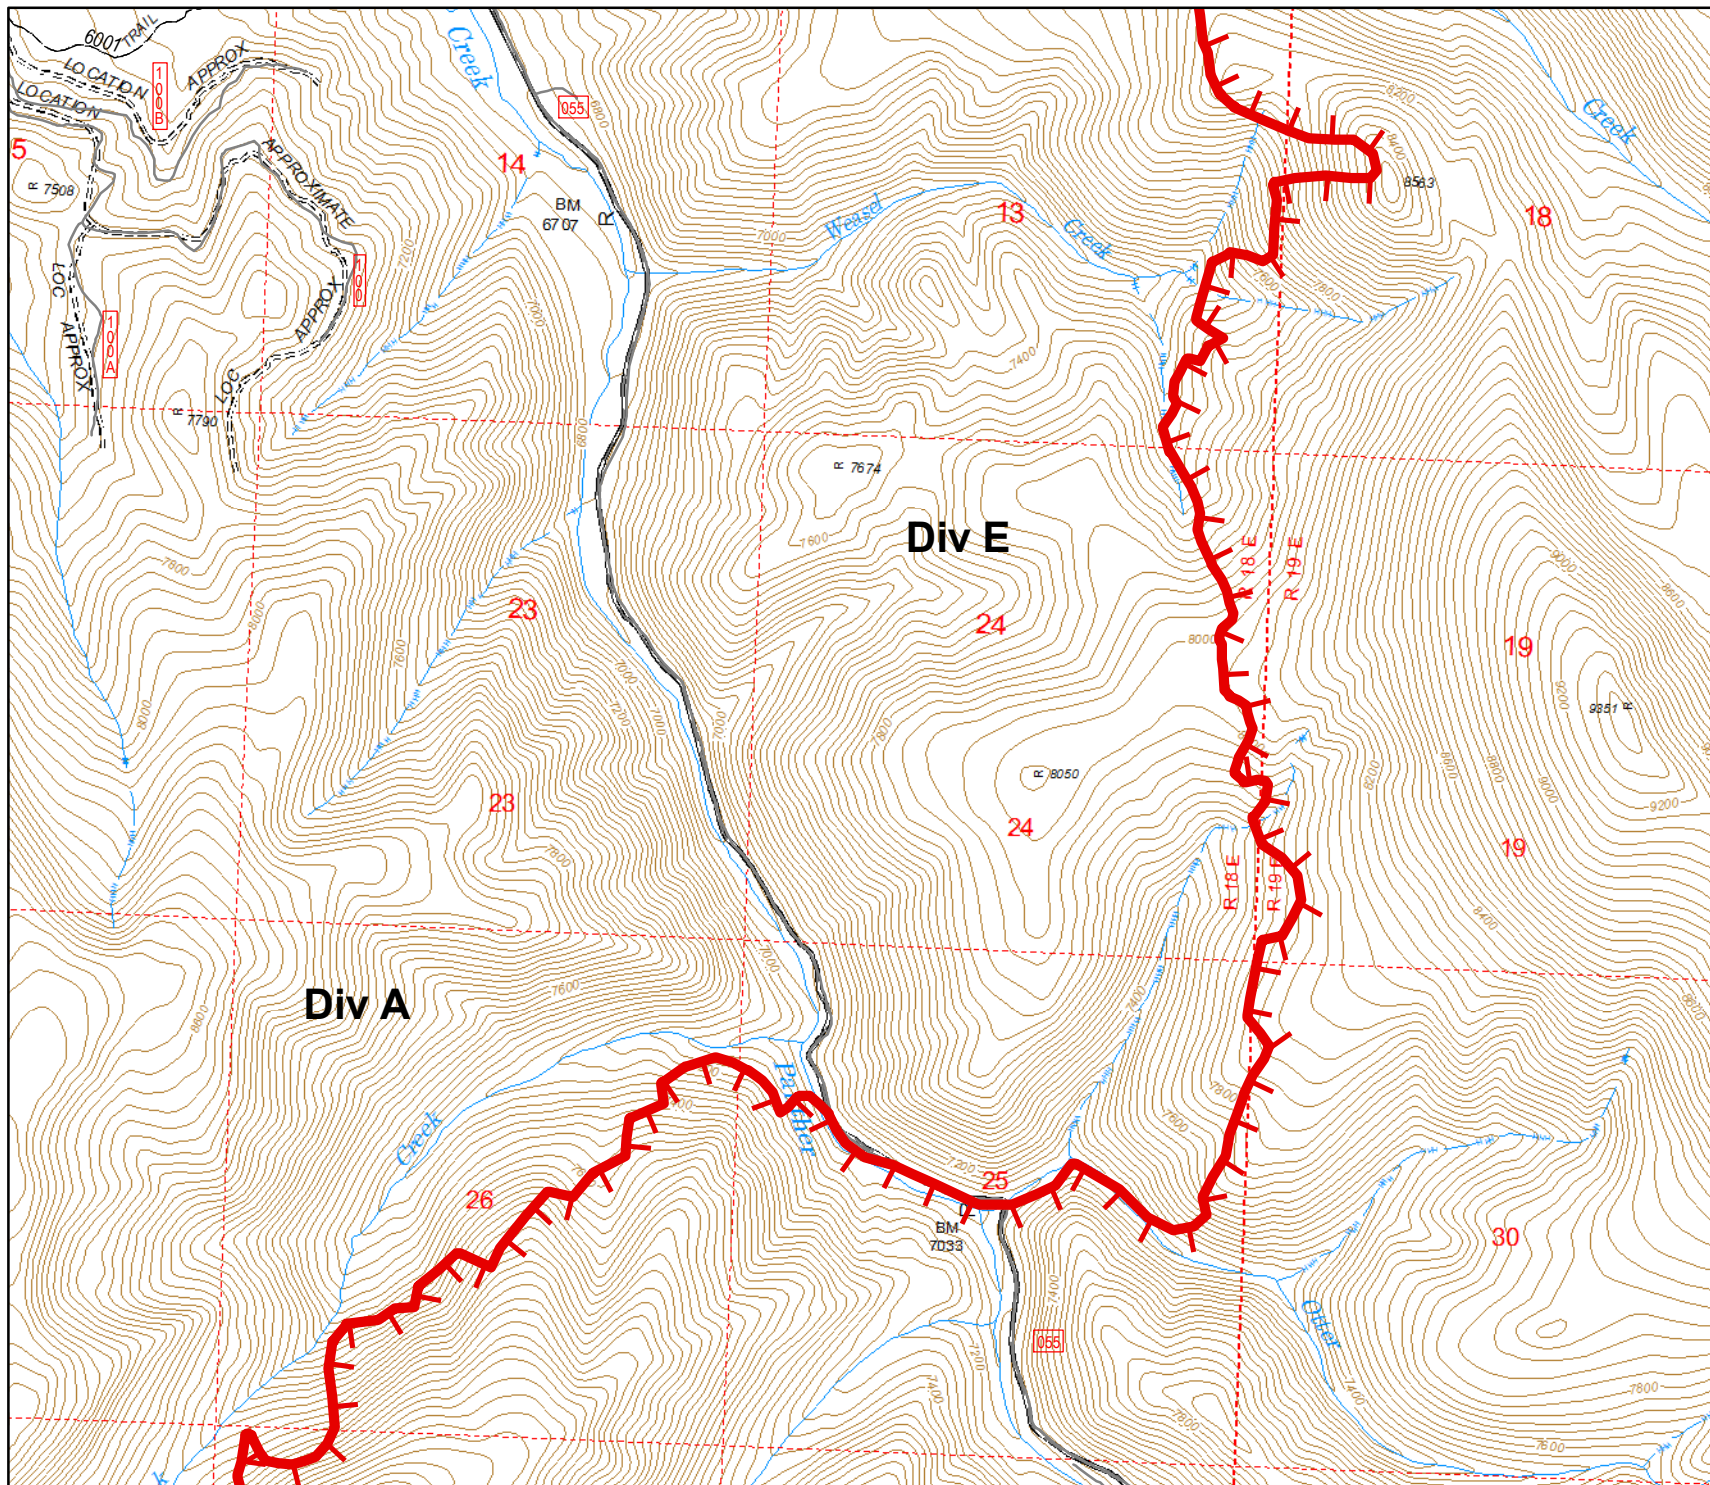

IAP
Rabbit Foot Fire

23,008 Acres
GIS Mapping

ID-SCF-018152

August 14, 2018

Page 4 of 8

 Uncontrolled Fire Edge

0 2 4 6 8

Miles