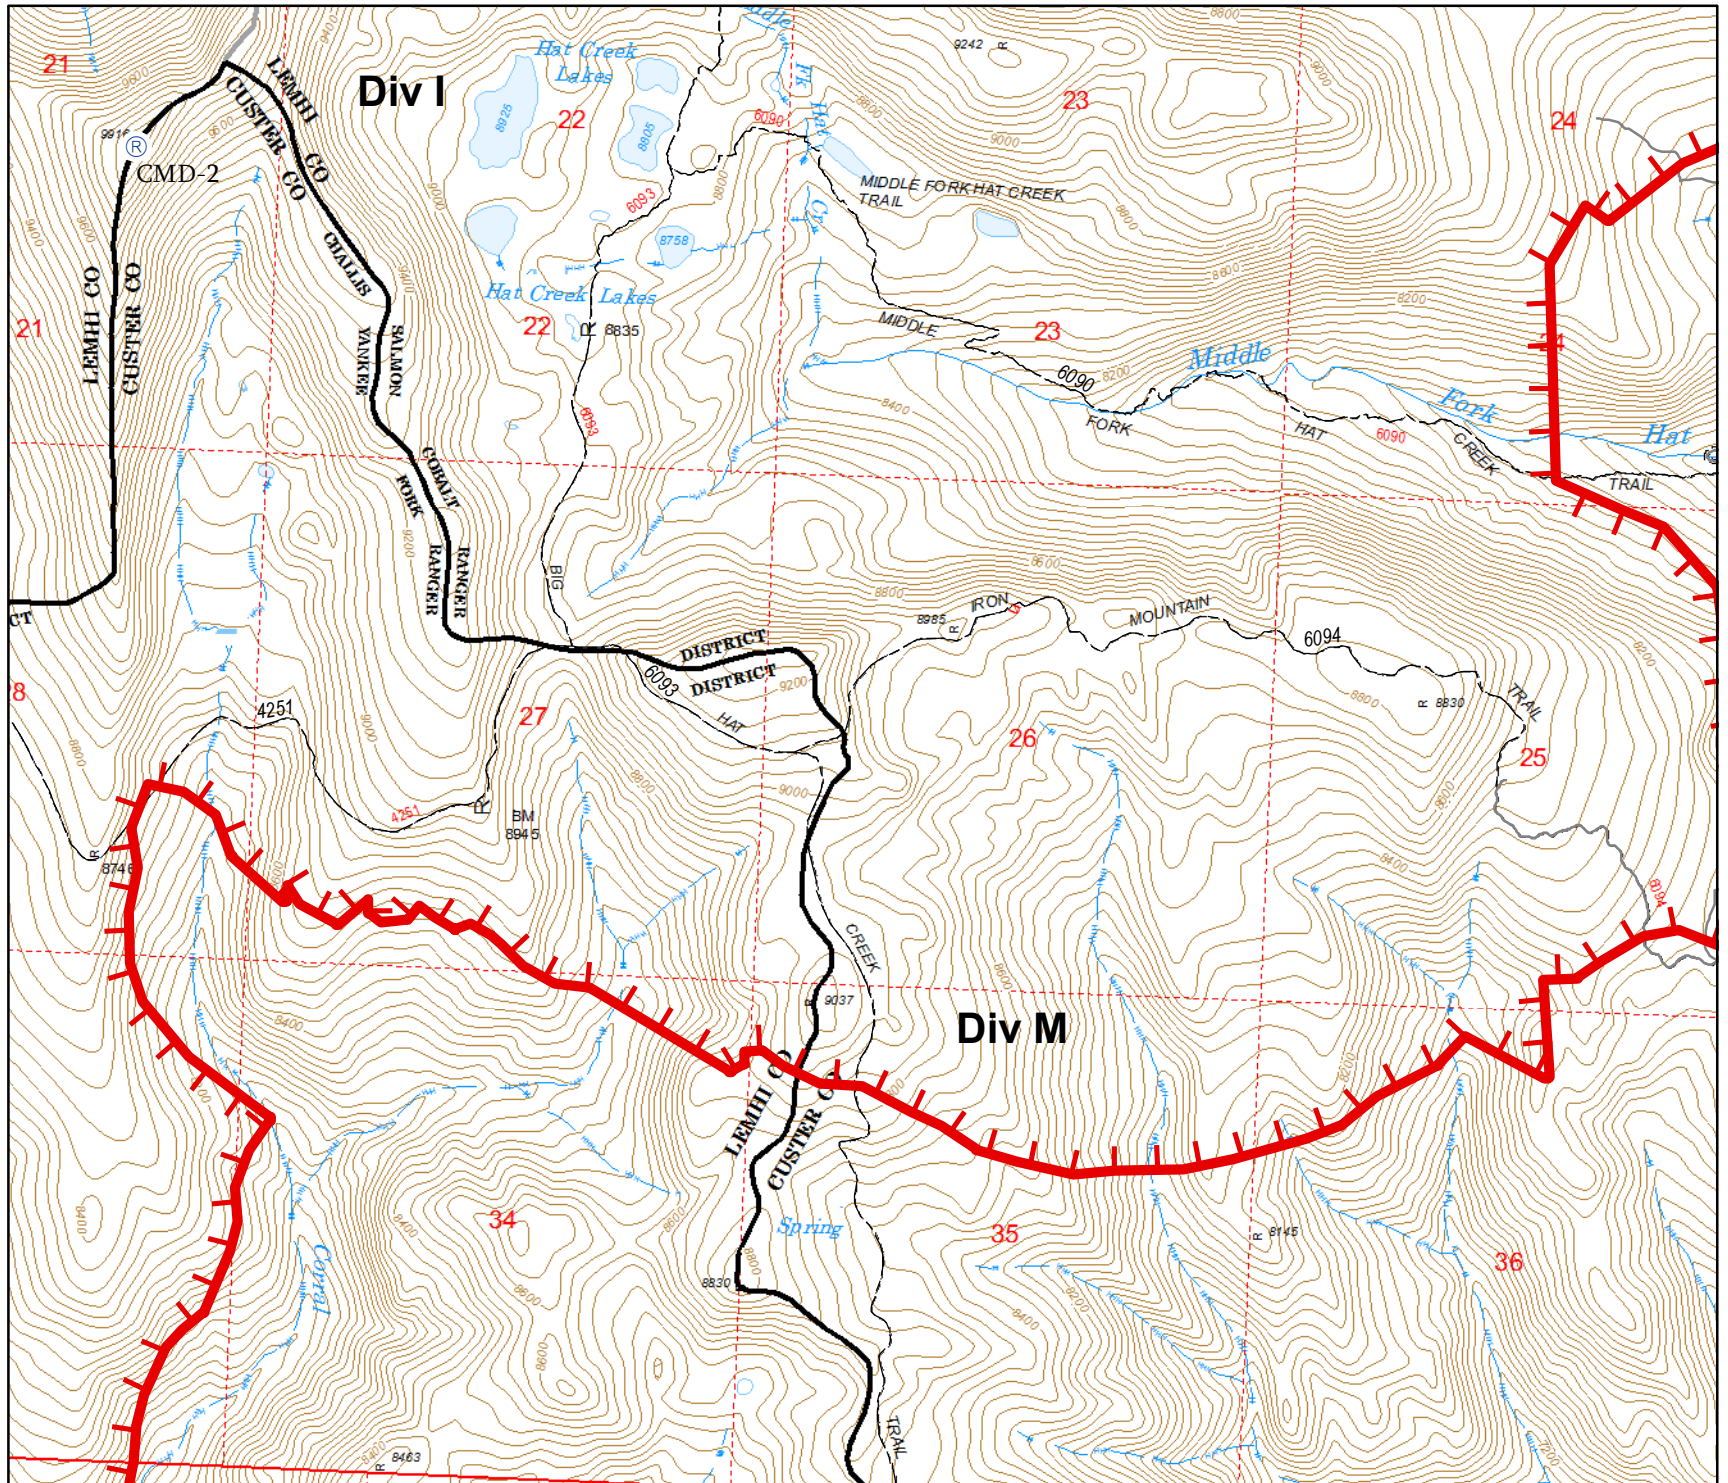

IAP

Rabbit Foot Fire

23,008 Acres

GIS Mapping

ID-SCF-018152

August 14, 2018

Page 6 of 8

Ⓡ Repeater

Uncontrolled Fire Edge

0 2 4 6 8

Miles