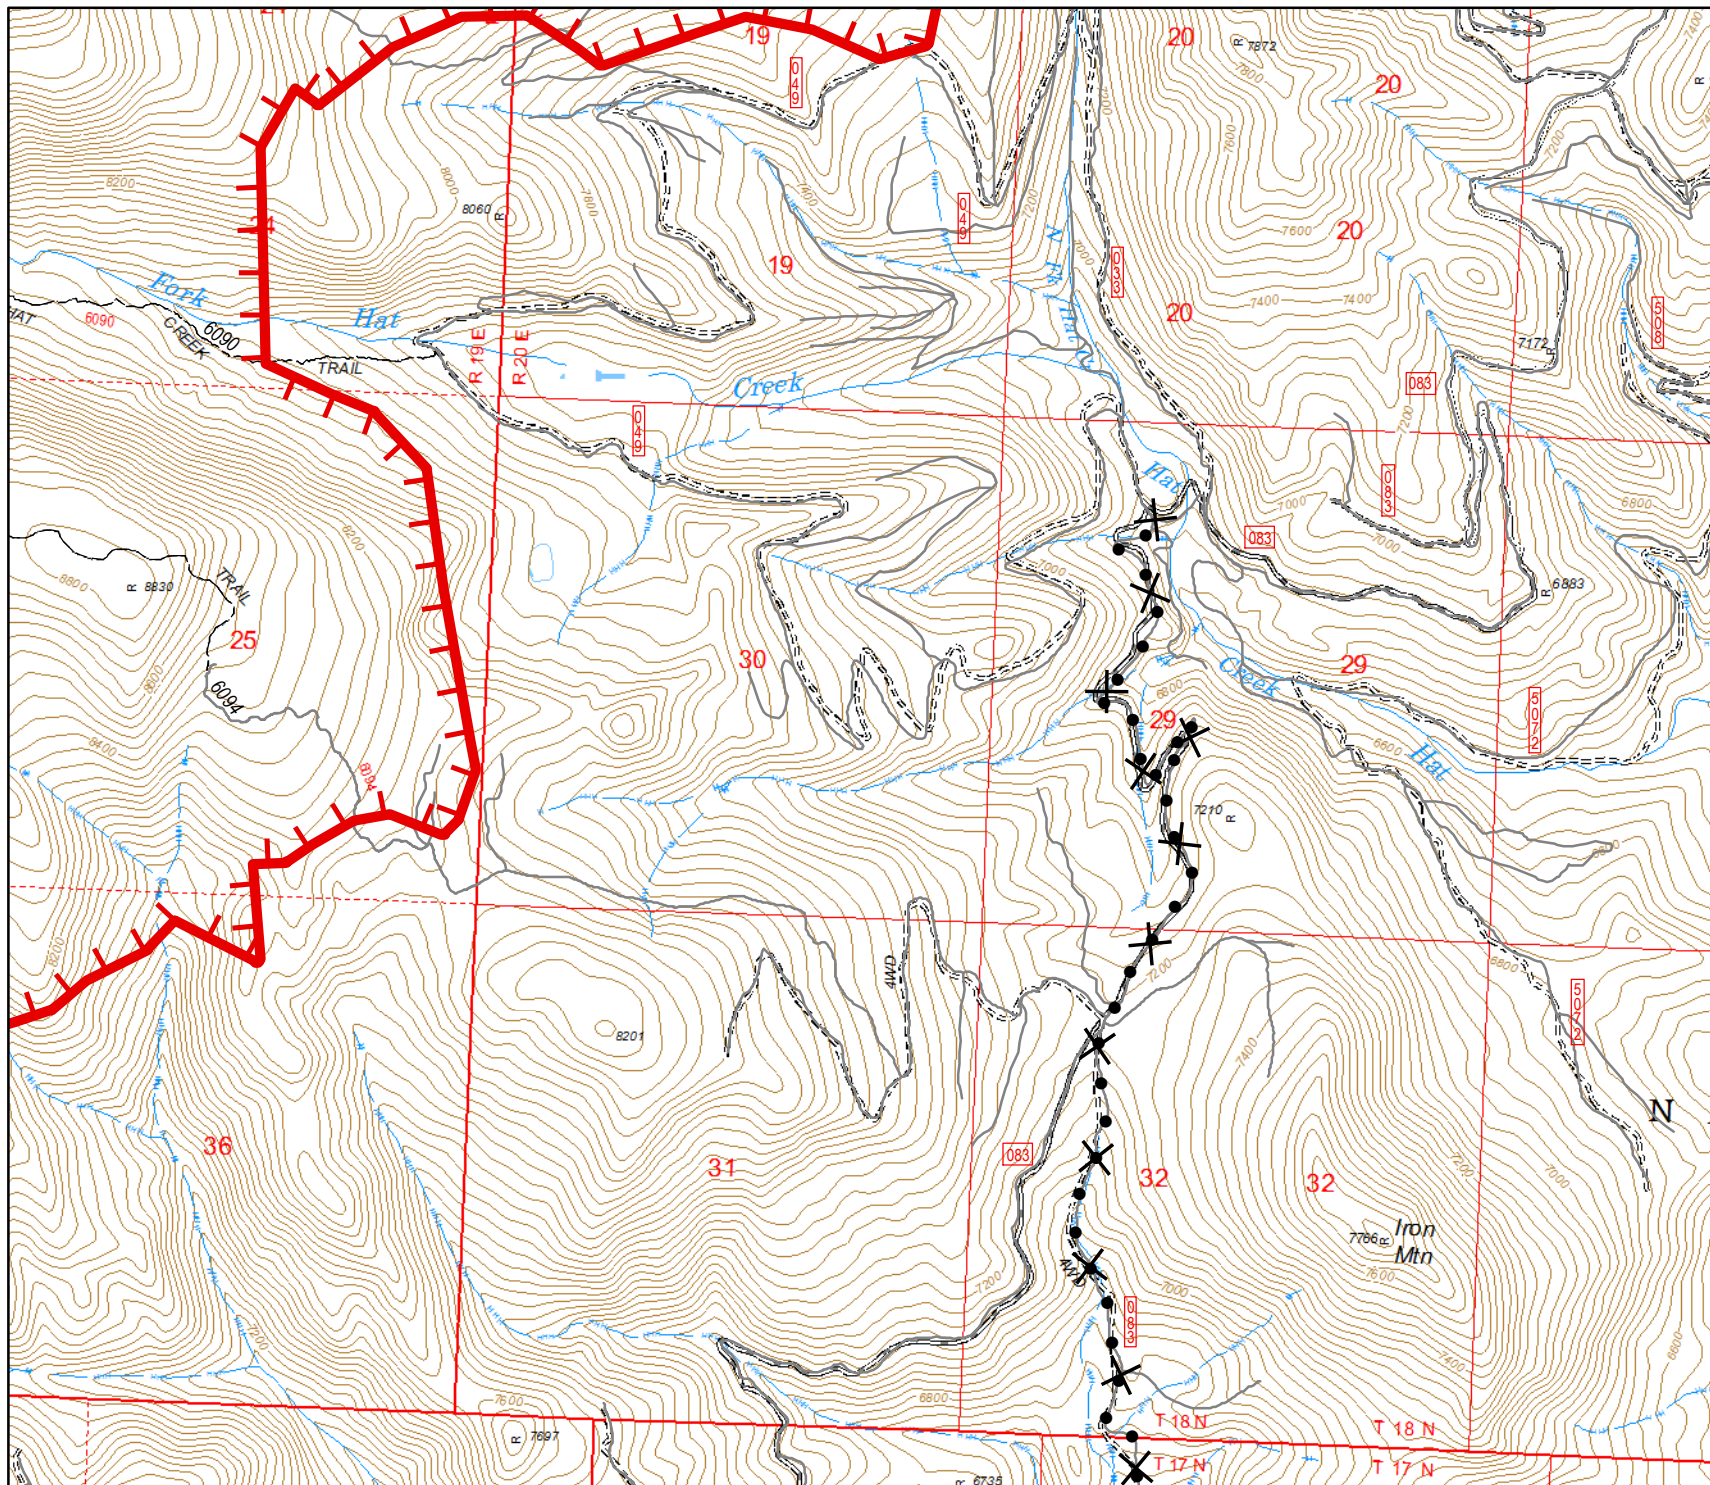

IAP Rabbit Foot Fire

23,008 Acres

GIS Mapping

ID-SCF-018152

August 14, 2018

Page 7 of 8

-  Uncontrolled Fire Edge
-  Proposed Dozer Line

0 2 4 6 8

Miles