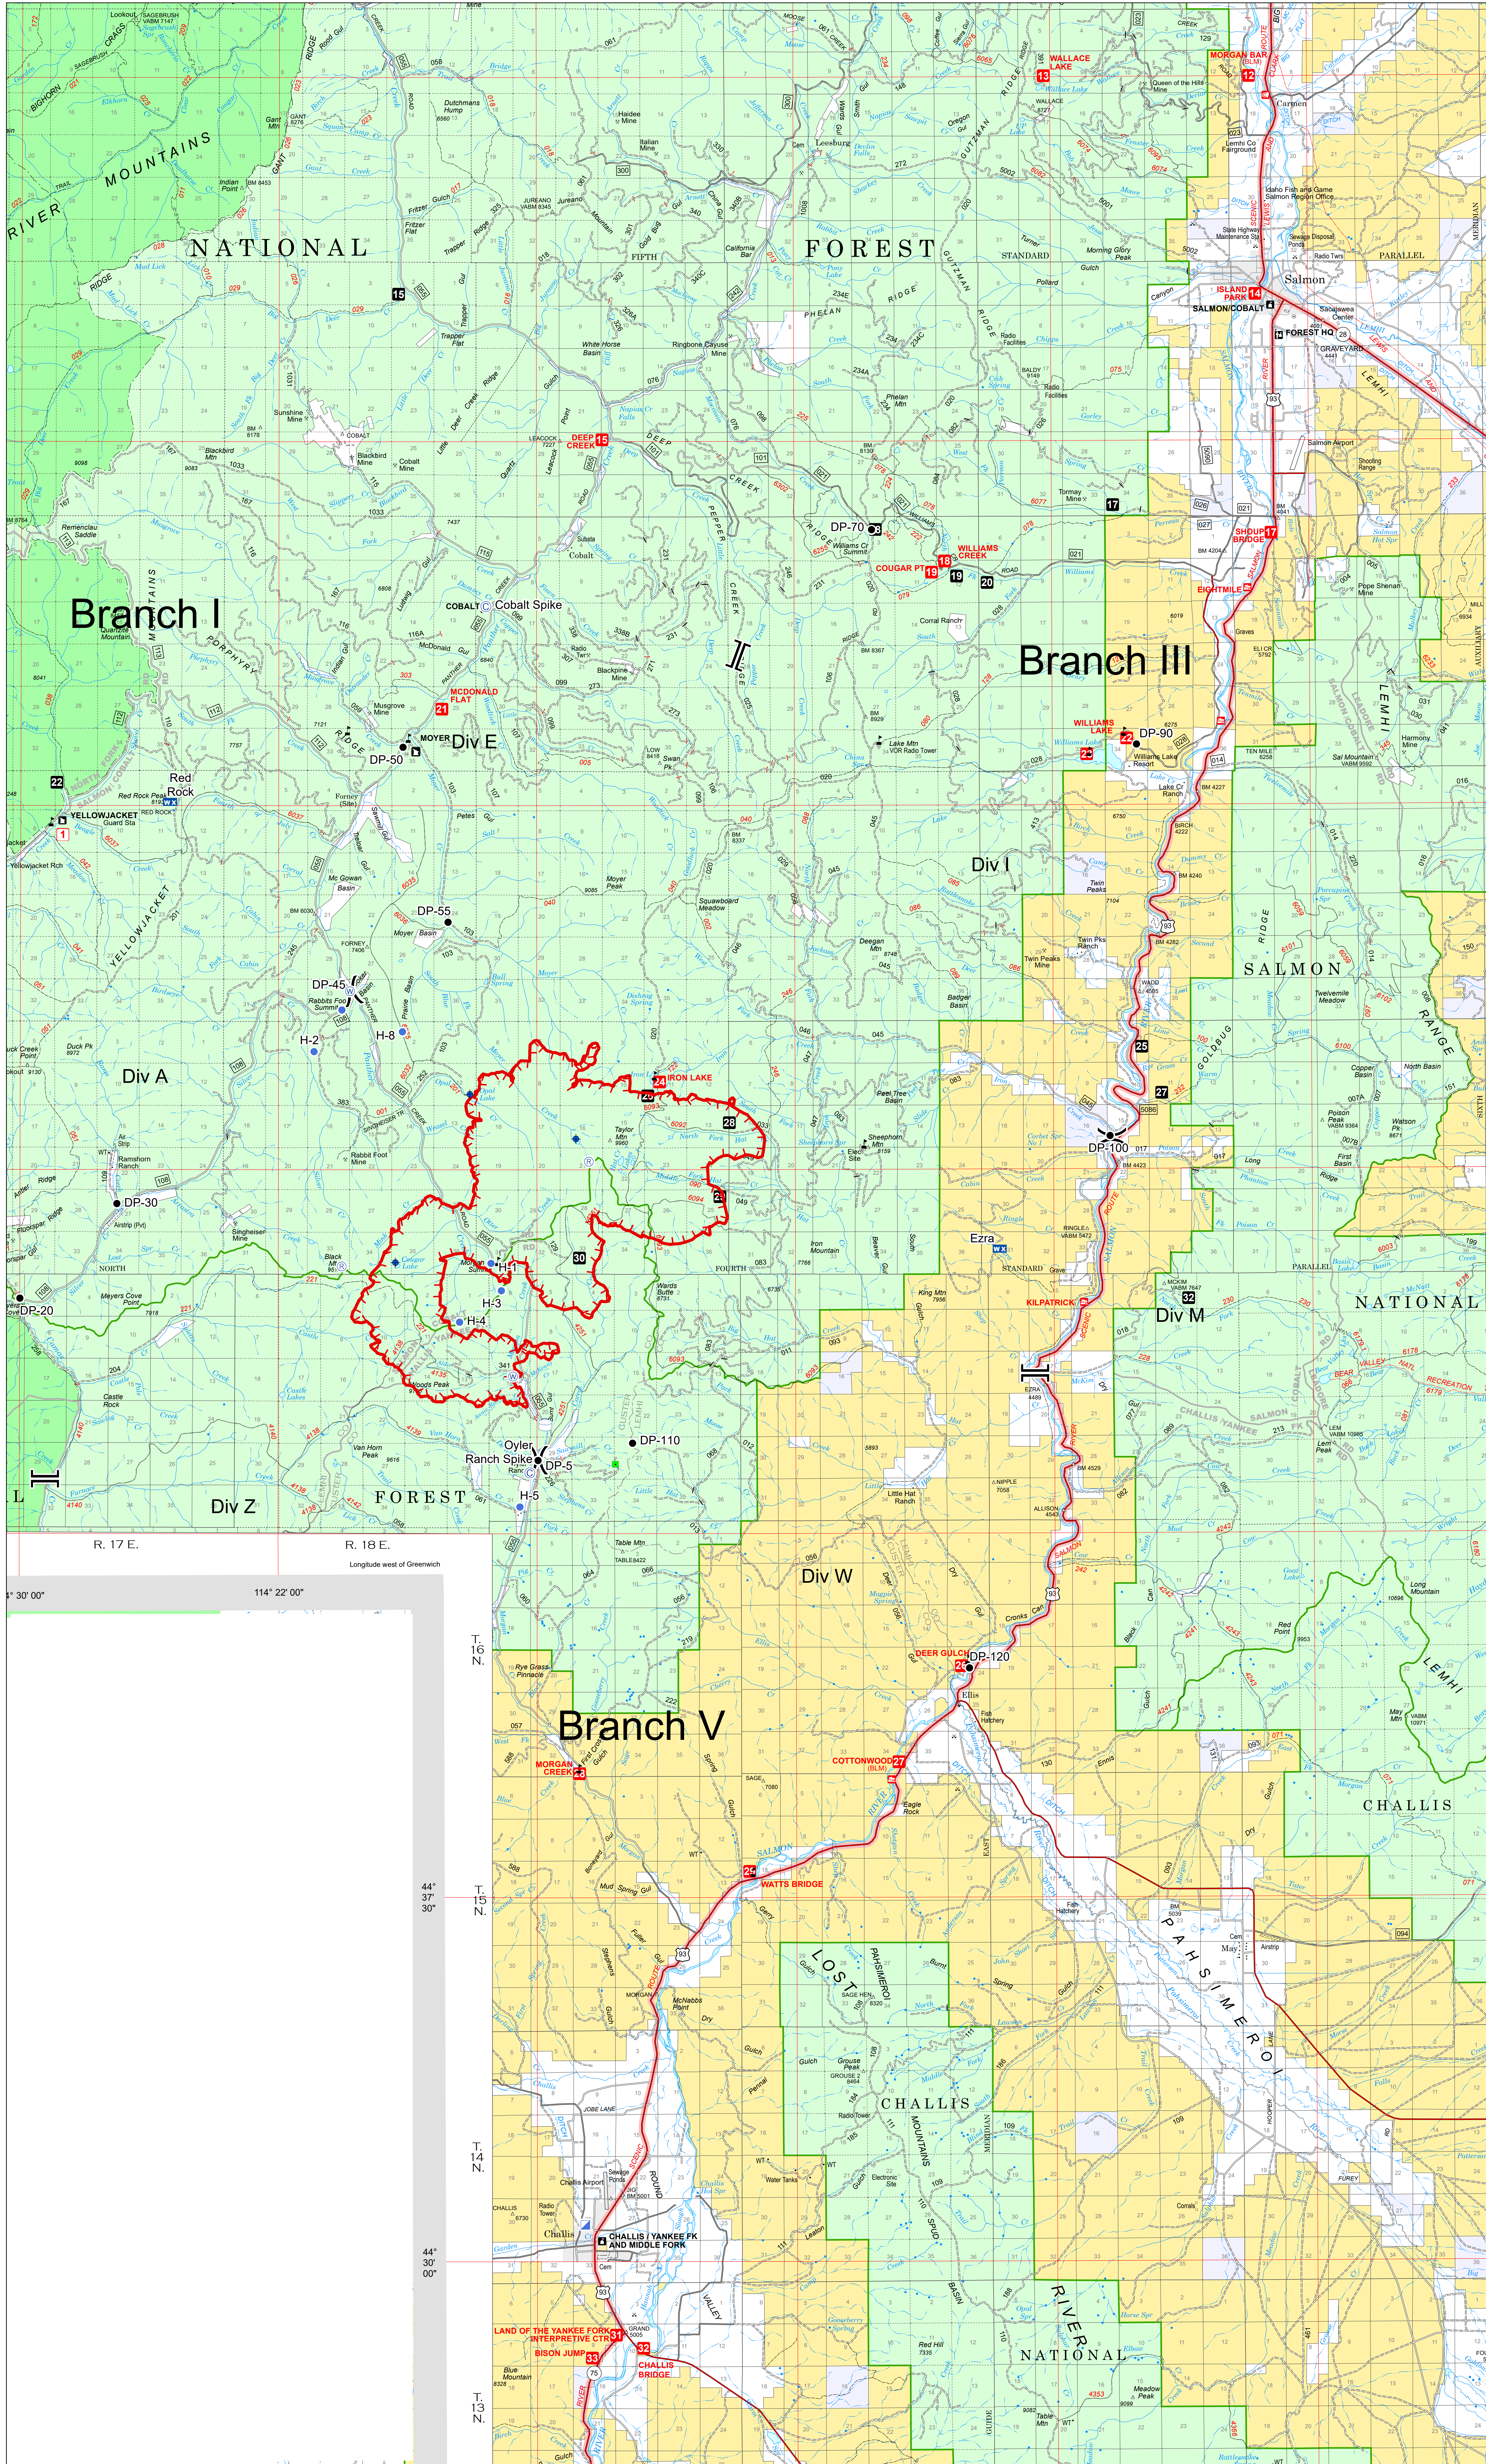

# Transportation

Rabbit Foot

ID-SCF-08152

08/14/2018

23,008 Acres

- Camp
- Dip Site
- Drop Point
- Helispot
- Incident Command Post
- Landmark
- Mobile Weather Unit
- Pump
- Repeater
- Water Source
- Water Tank
- Value at Risk
- Division Break
- Branch Break
- Uncontrolled Fire Edge

R. 17. E.      R. 18. E.  
Longitude west of Greenwich

114° 22' 00"

T. 16. N.

44° 37' 30"

T. 15. N.

44° 30' 00"

T. 14. N.

44° 30' 00"

T. 13. N.

NAD 83 Zone 11N  
Created by: HEagleston  
Date: 8/13/2018