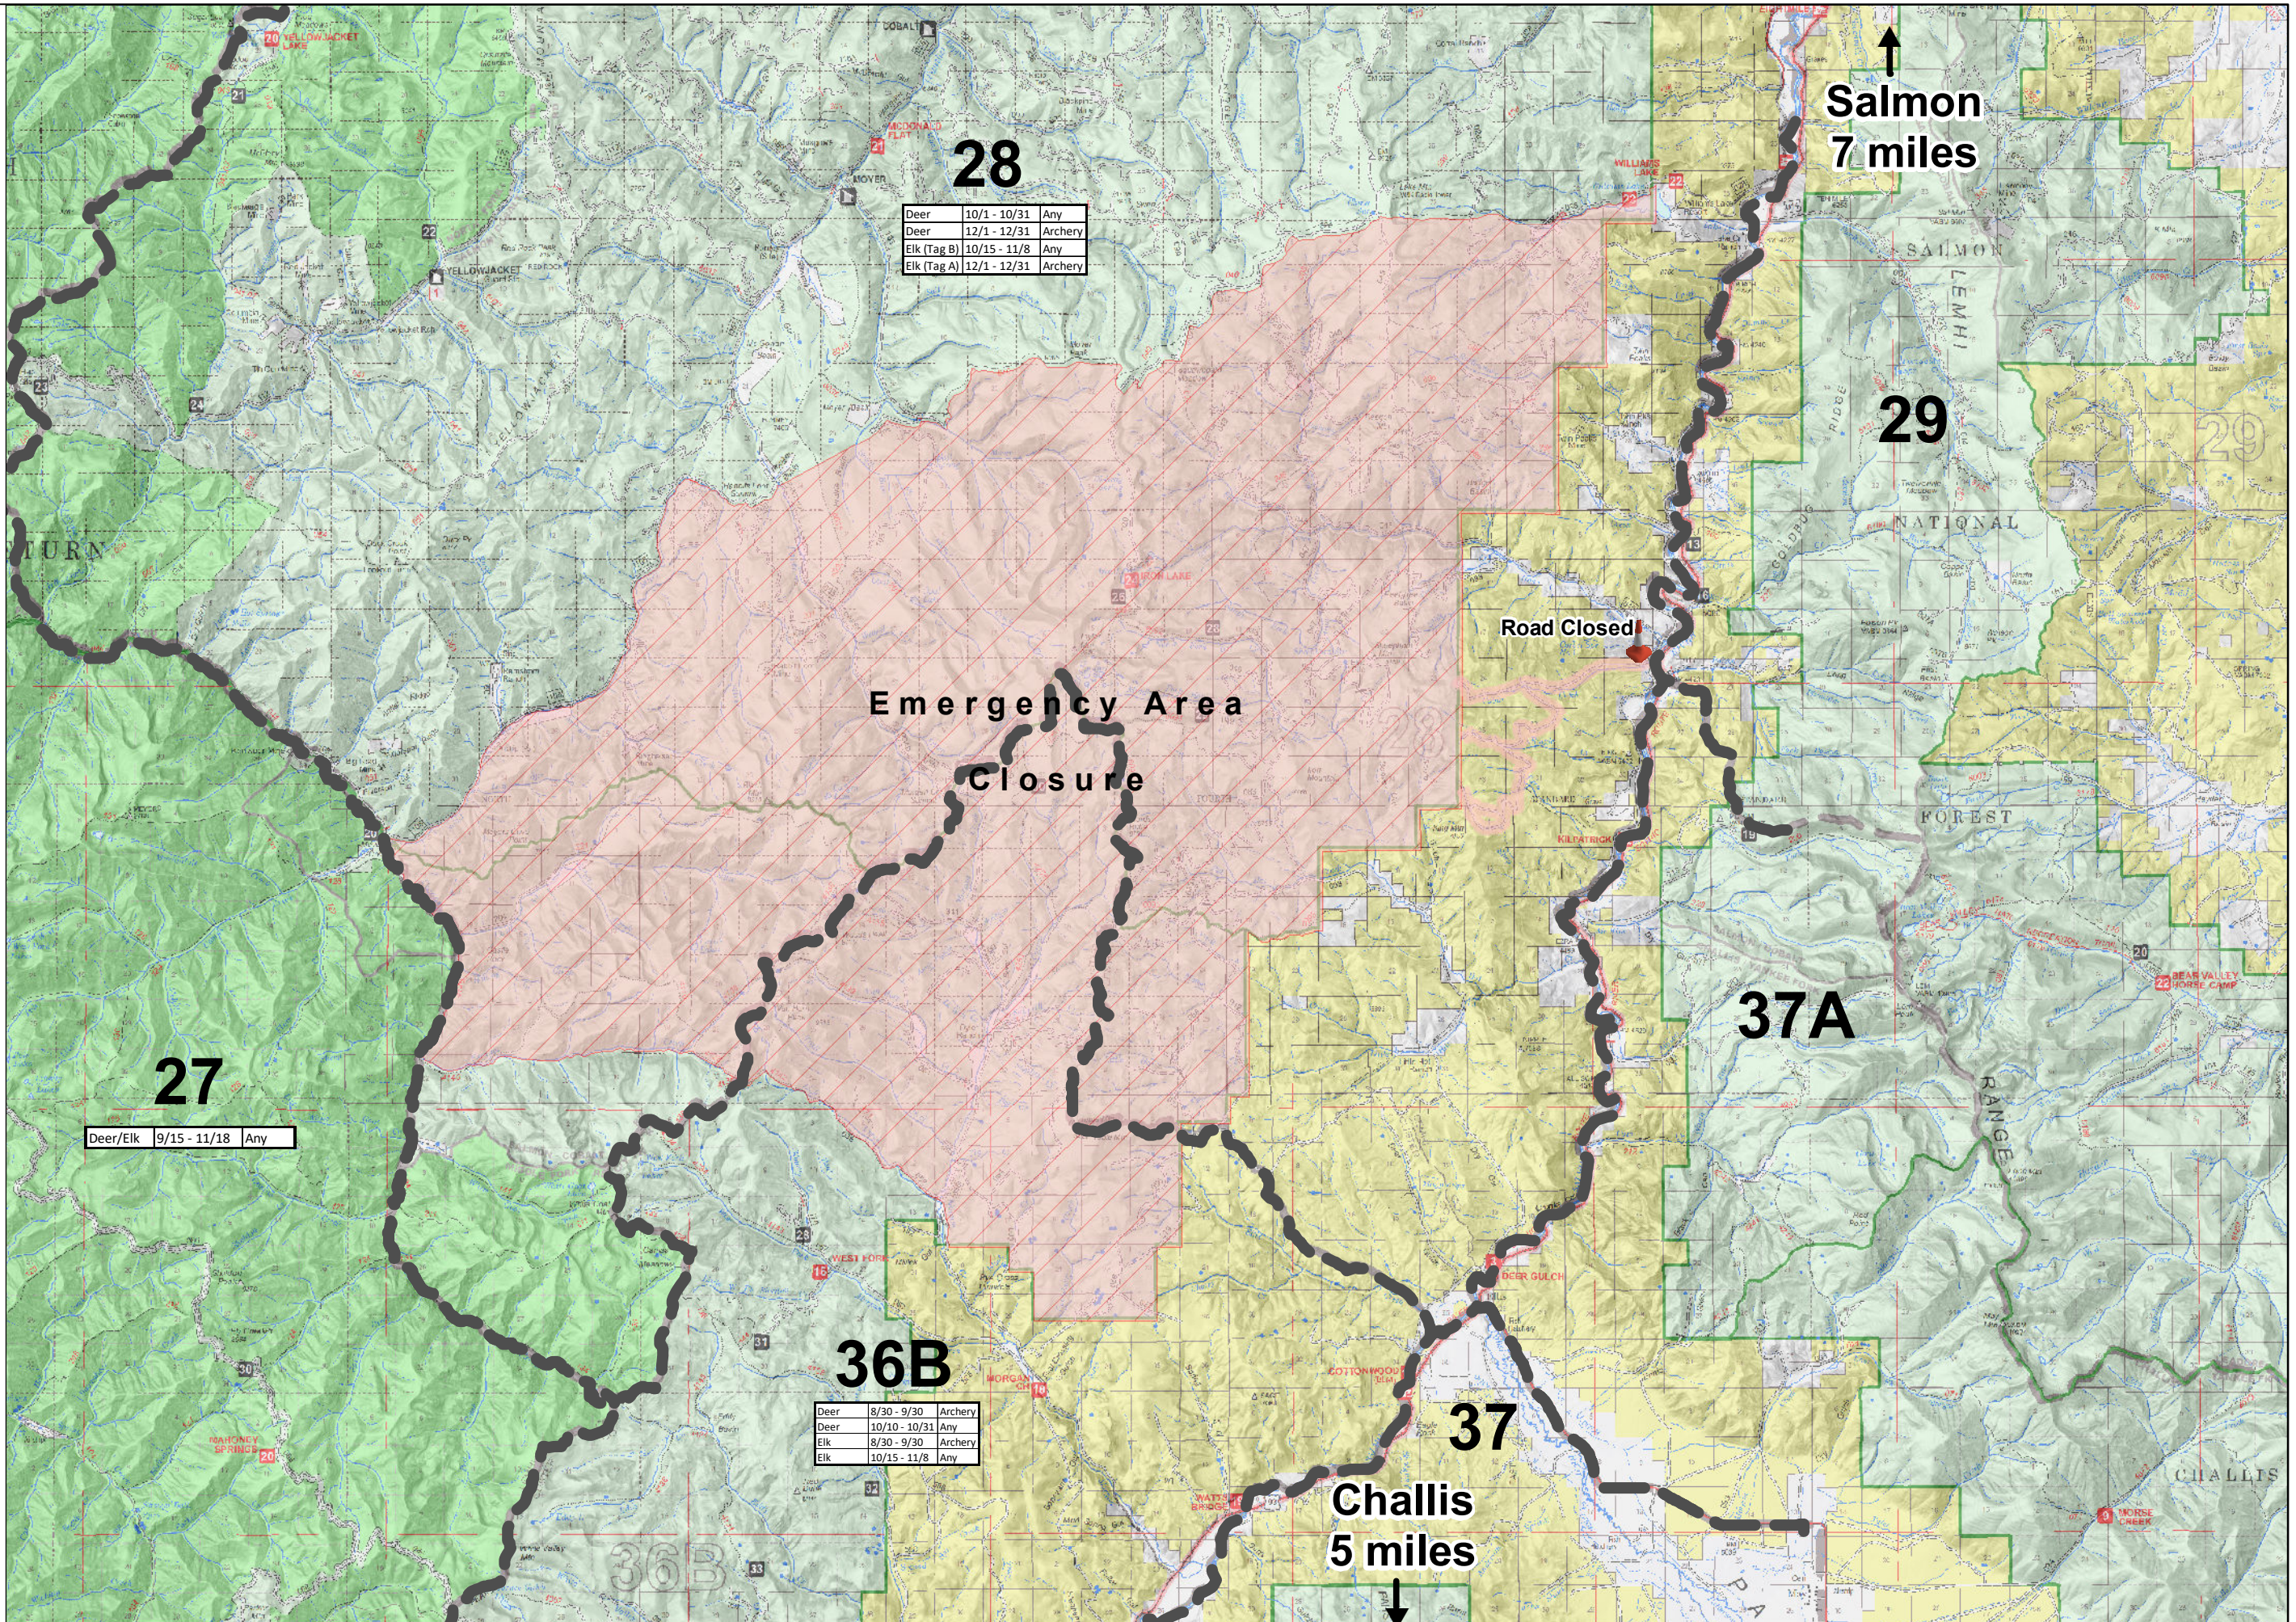

Closures

Rabbit Foot
ID-SCF-08152

- Hunting Unit
- BLM Road Closure
- Forest Closure

Deer	10/1 - 10/31	Any
Deer	12/1 - 12/31	Archery
Elk (Tag B)	10/15 - 11/8	Any
Elk (Tag A)	12/1 - 12/31	Archery

Deer/Elk	9/15 - 11/18	Any
----------	--------------	-----

Deer	8/30 - 9/30	Archery
Deer	10/10 - 10/31	Any
Elk	8/30 - 9/30	Archery
Elk	10/15 - 11/8	Any

NAD 1983 UTM Zone 11N
Created Date: 8/25/2018