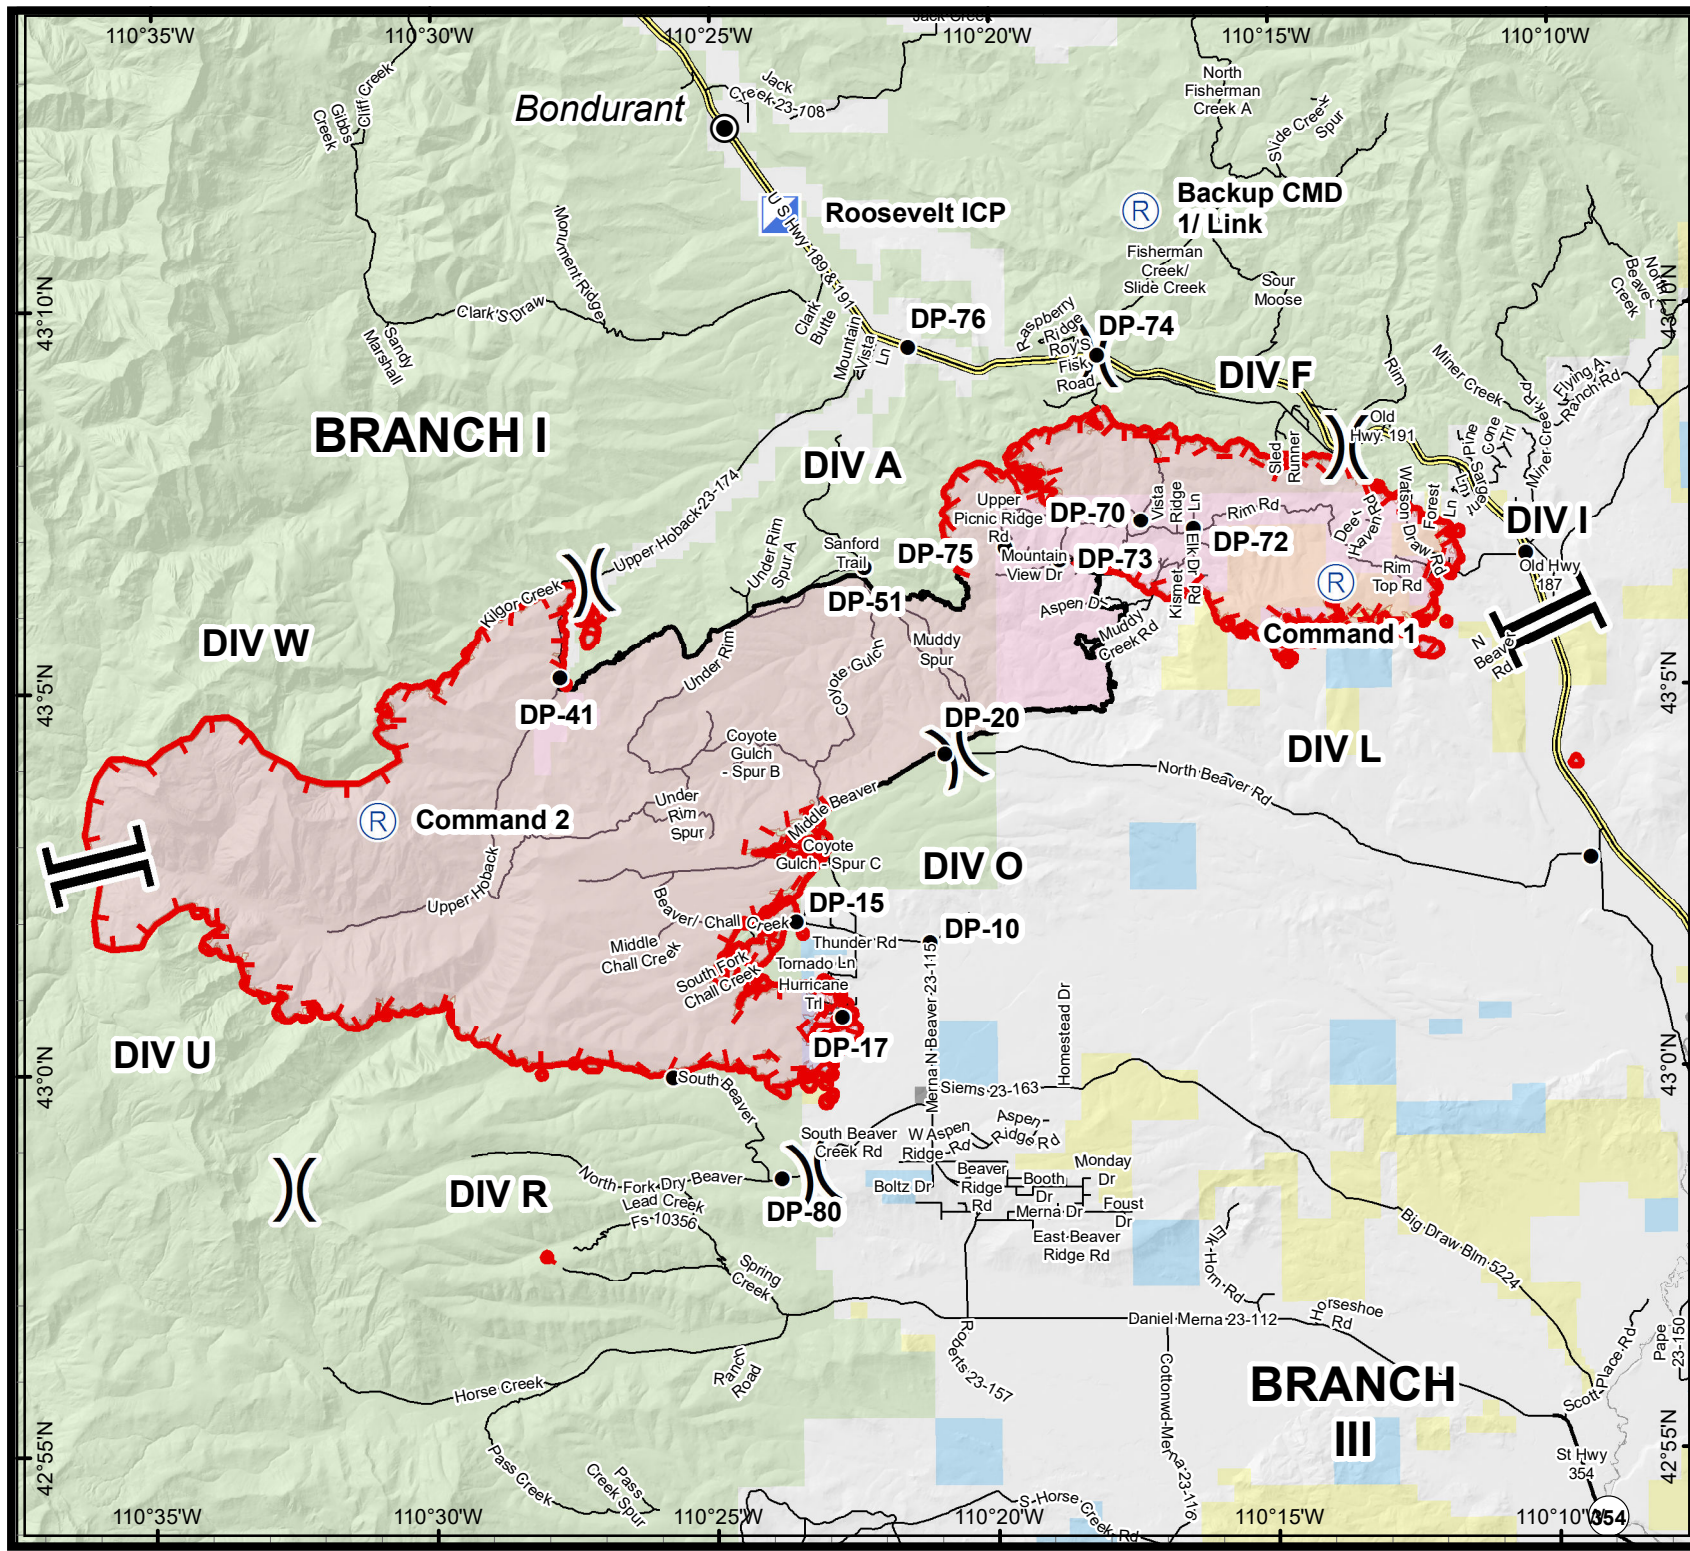

Roosevelt Fire

WY-BTF-001823

Transportation Map

Sept. 25, 2018
49,805 acres

N
 E Great Basin Team 6 GIS
 author: mpanunto
 date: 20180925 0751 hr
 S
 Projection: NAD83 UTM Zone 12 N
 Lat-Long Grid Ticks: 5' minute interval
 Miles 0 0.5 1 2 3