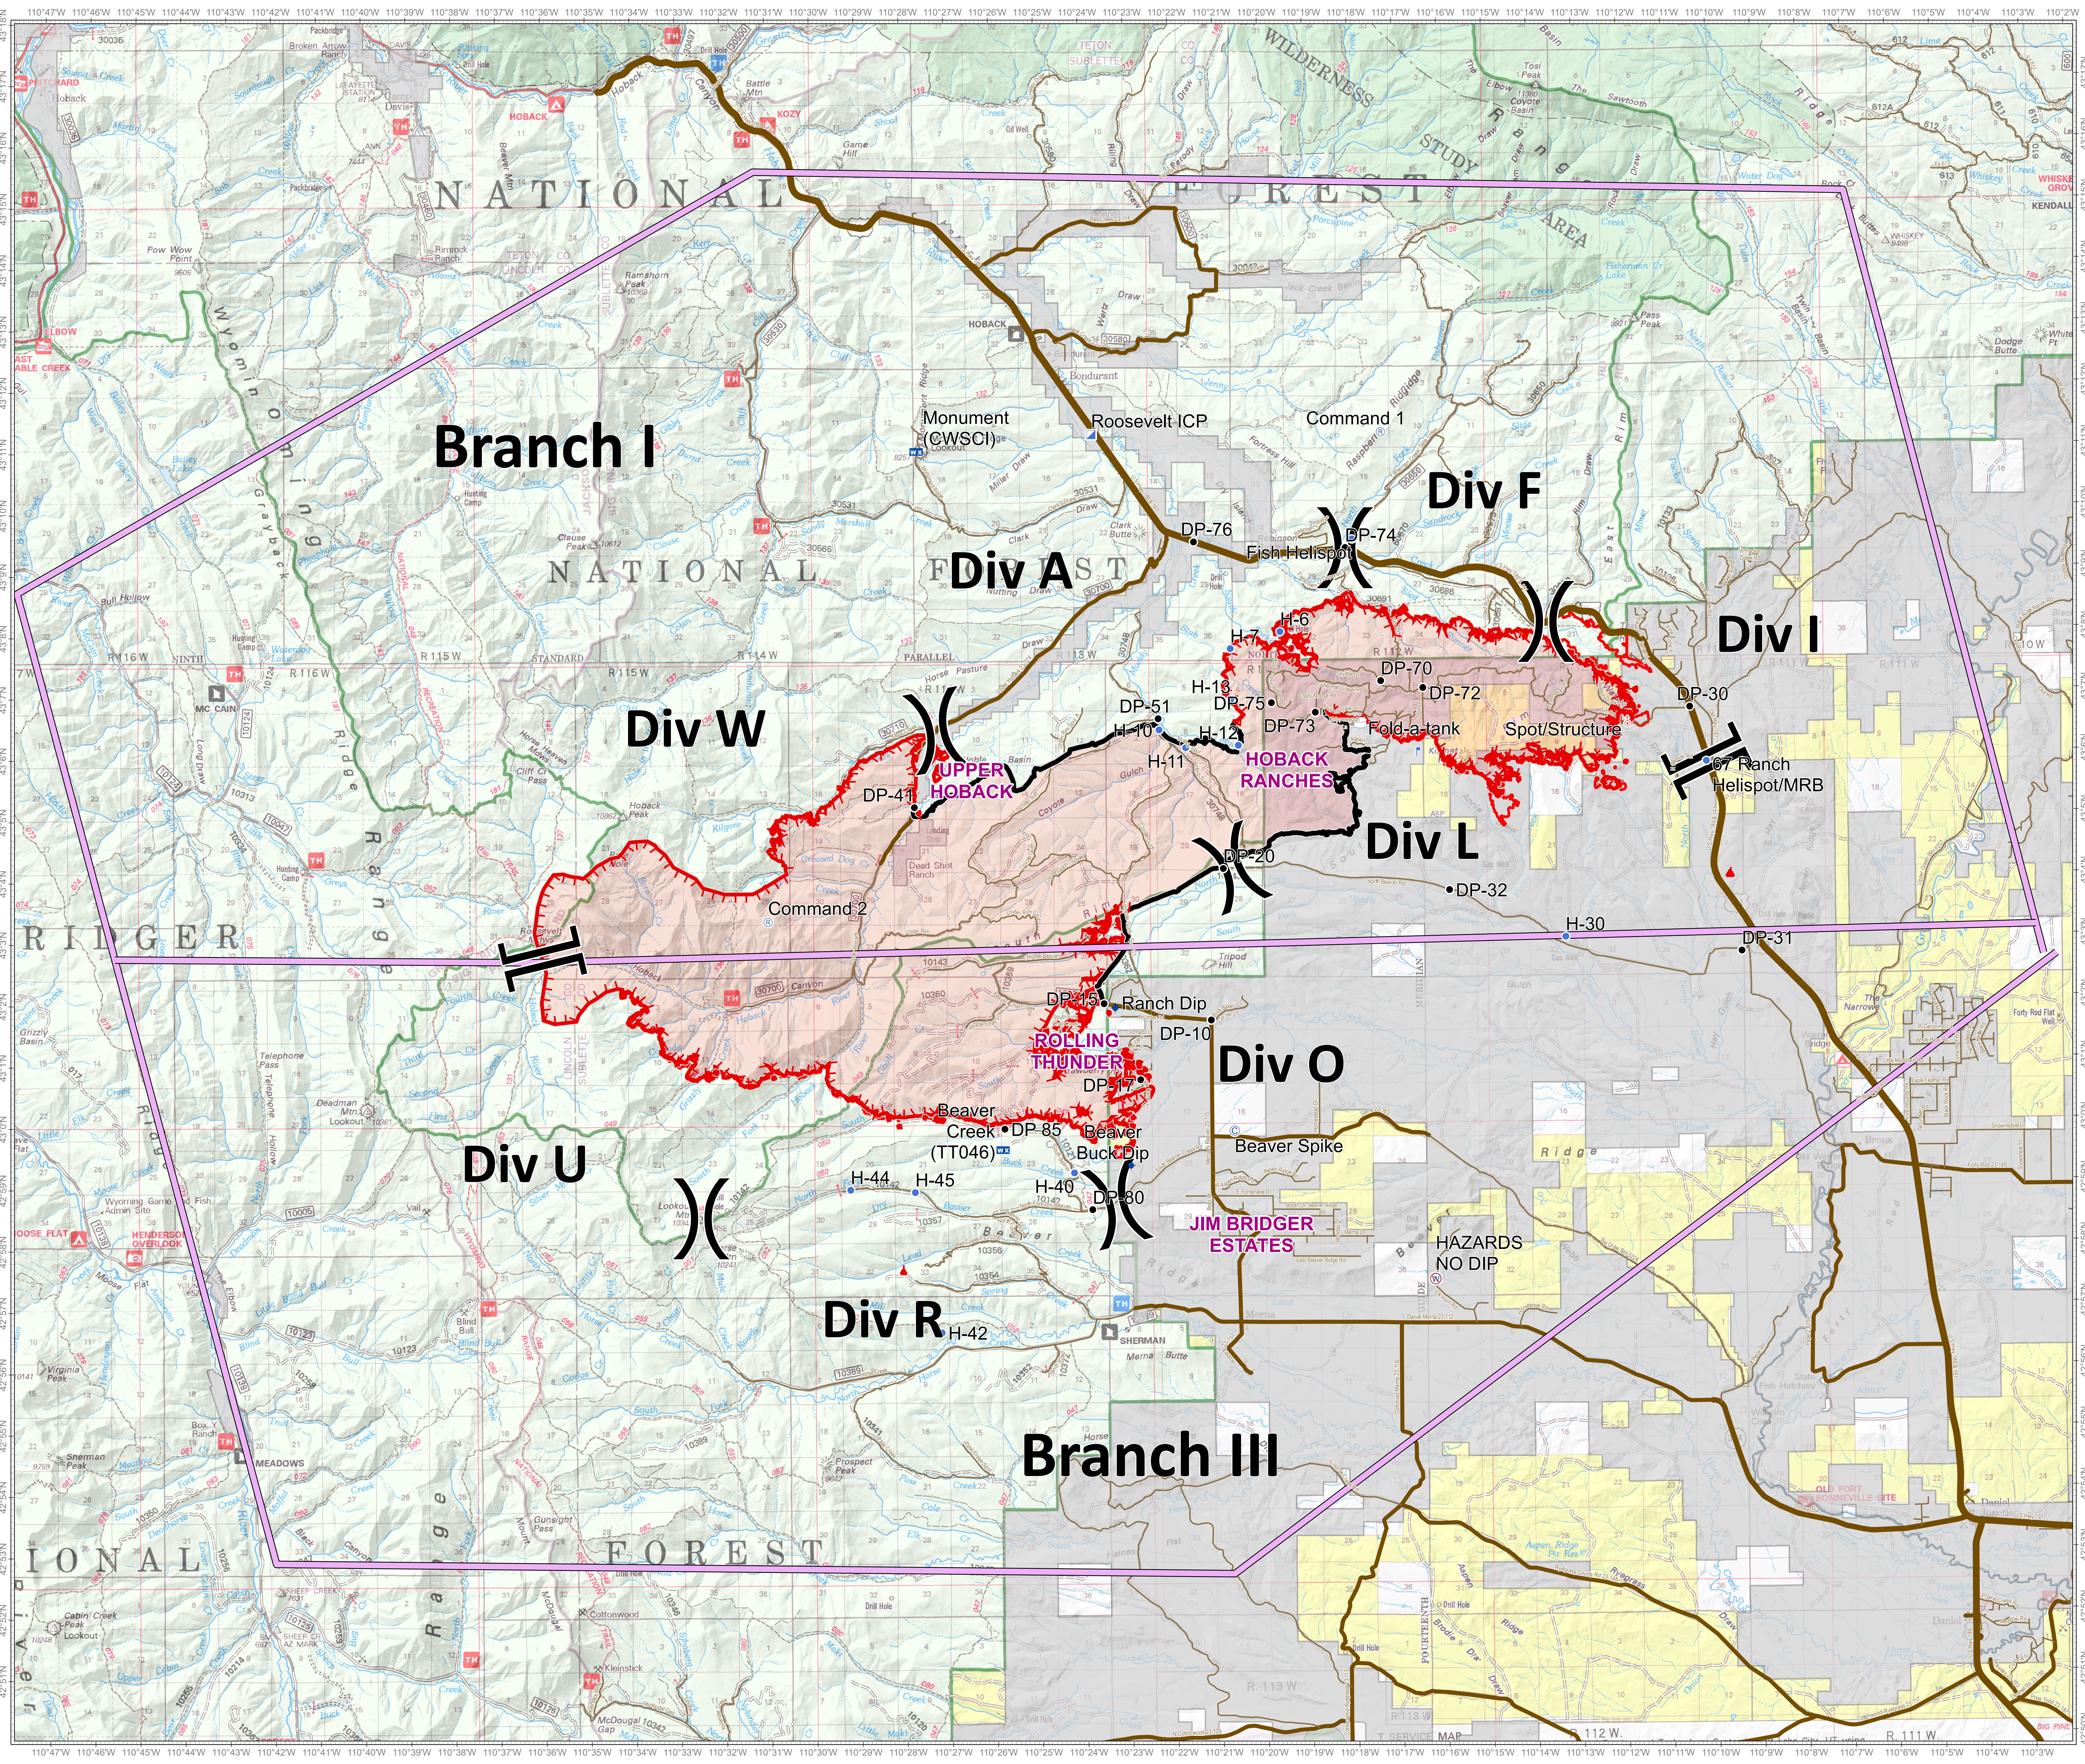

Roosevelt Fire
 WY-BTF-001823
Briefing
 September 26, 2018

approximately 50,586 acres
 on September 25, 2130 hr

- (X) Division Break
- Incident
- ⊕ Helispot
- Drop Point
- ⊕ Dip
- Ⓡ Repeater
- ◆ Value at Risk
- ▬ Uncontrolled
- ▬ Initial Attack
- ▬ Completed
- ▬ Private
- ▬ US Highway
- ▬ WY Highway
- ▬ County
- ▬ Local
- ▬ USFS
- ▬ Trail
- ▬ 925 IR Perimeter