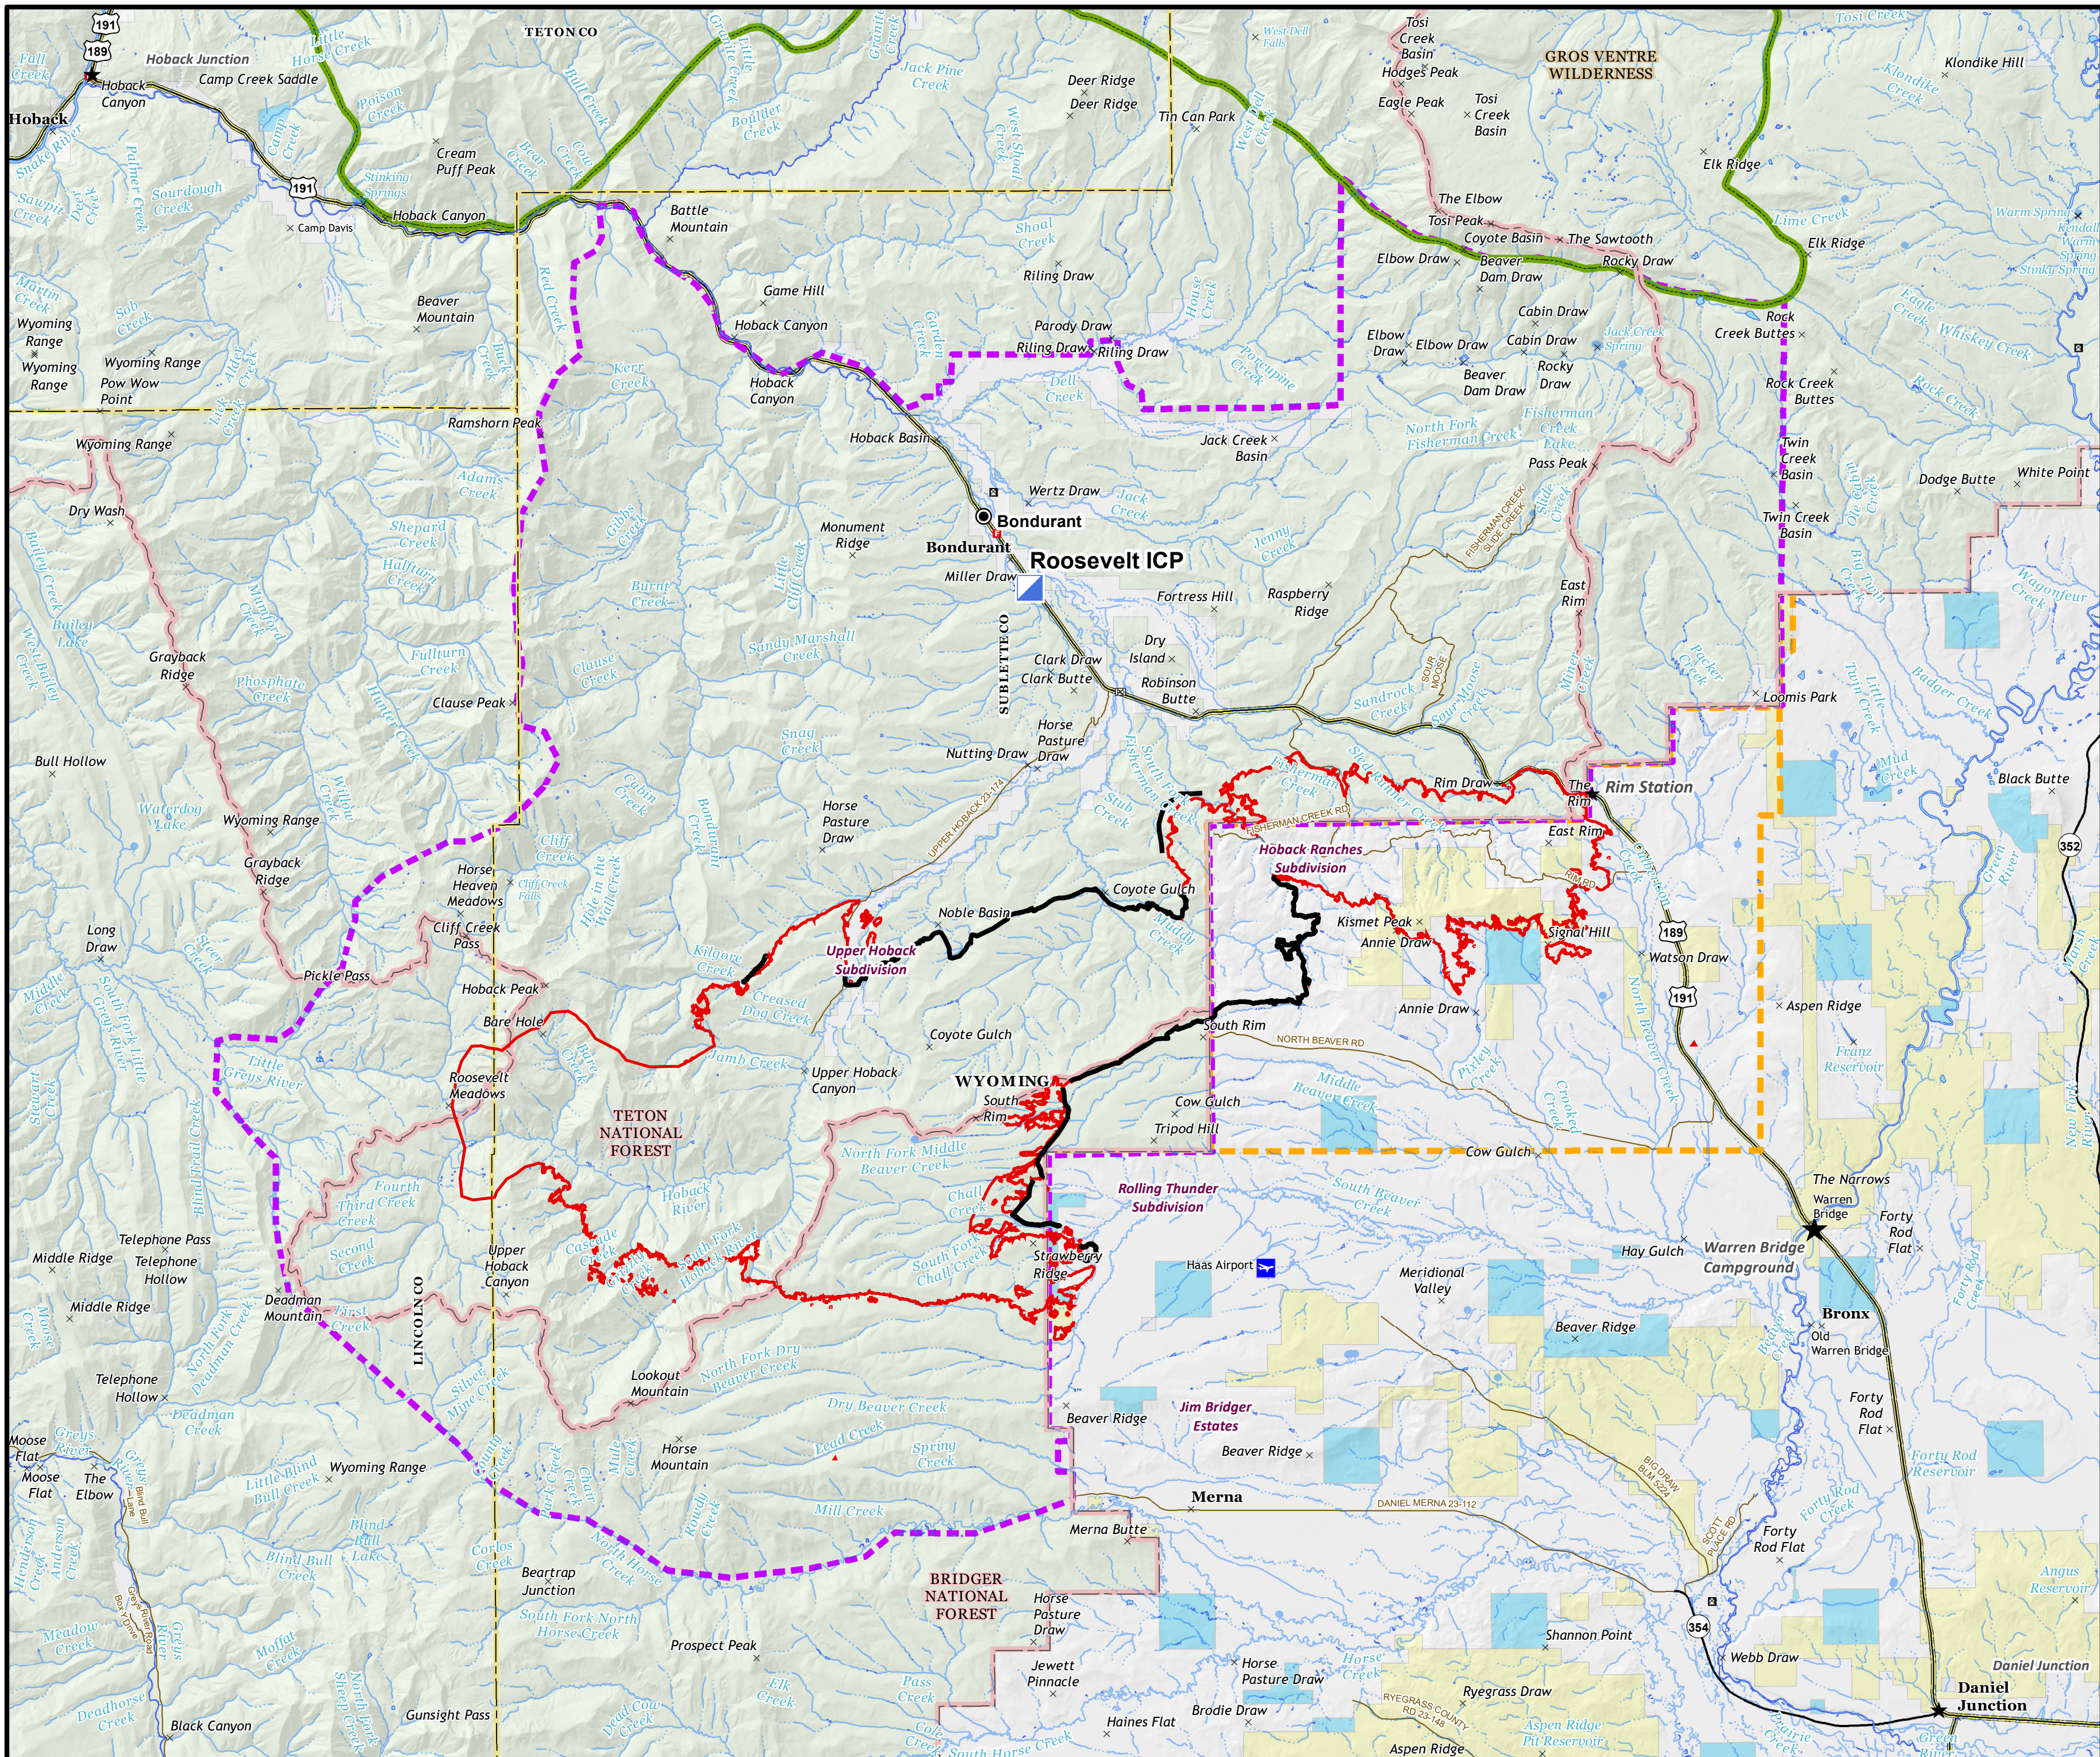

Roosevelt Fire
 WY-BTF-001823
 Public Information
 September 27, 2018

- Fire Edge
- Completed Line
- Forest Service Closure
- Bureau of Land Management Closure
- Forest Service
- Bureau of Land Management
- Private
- State