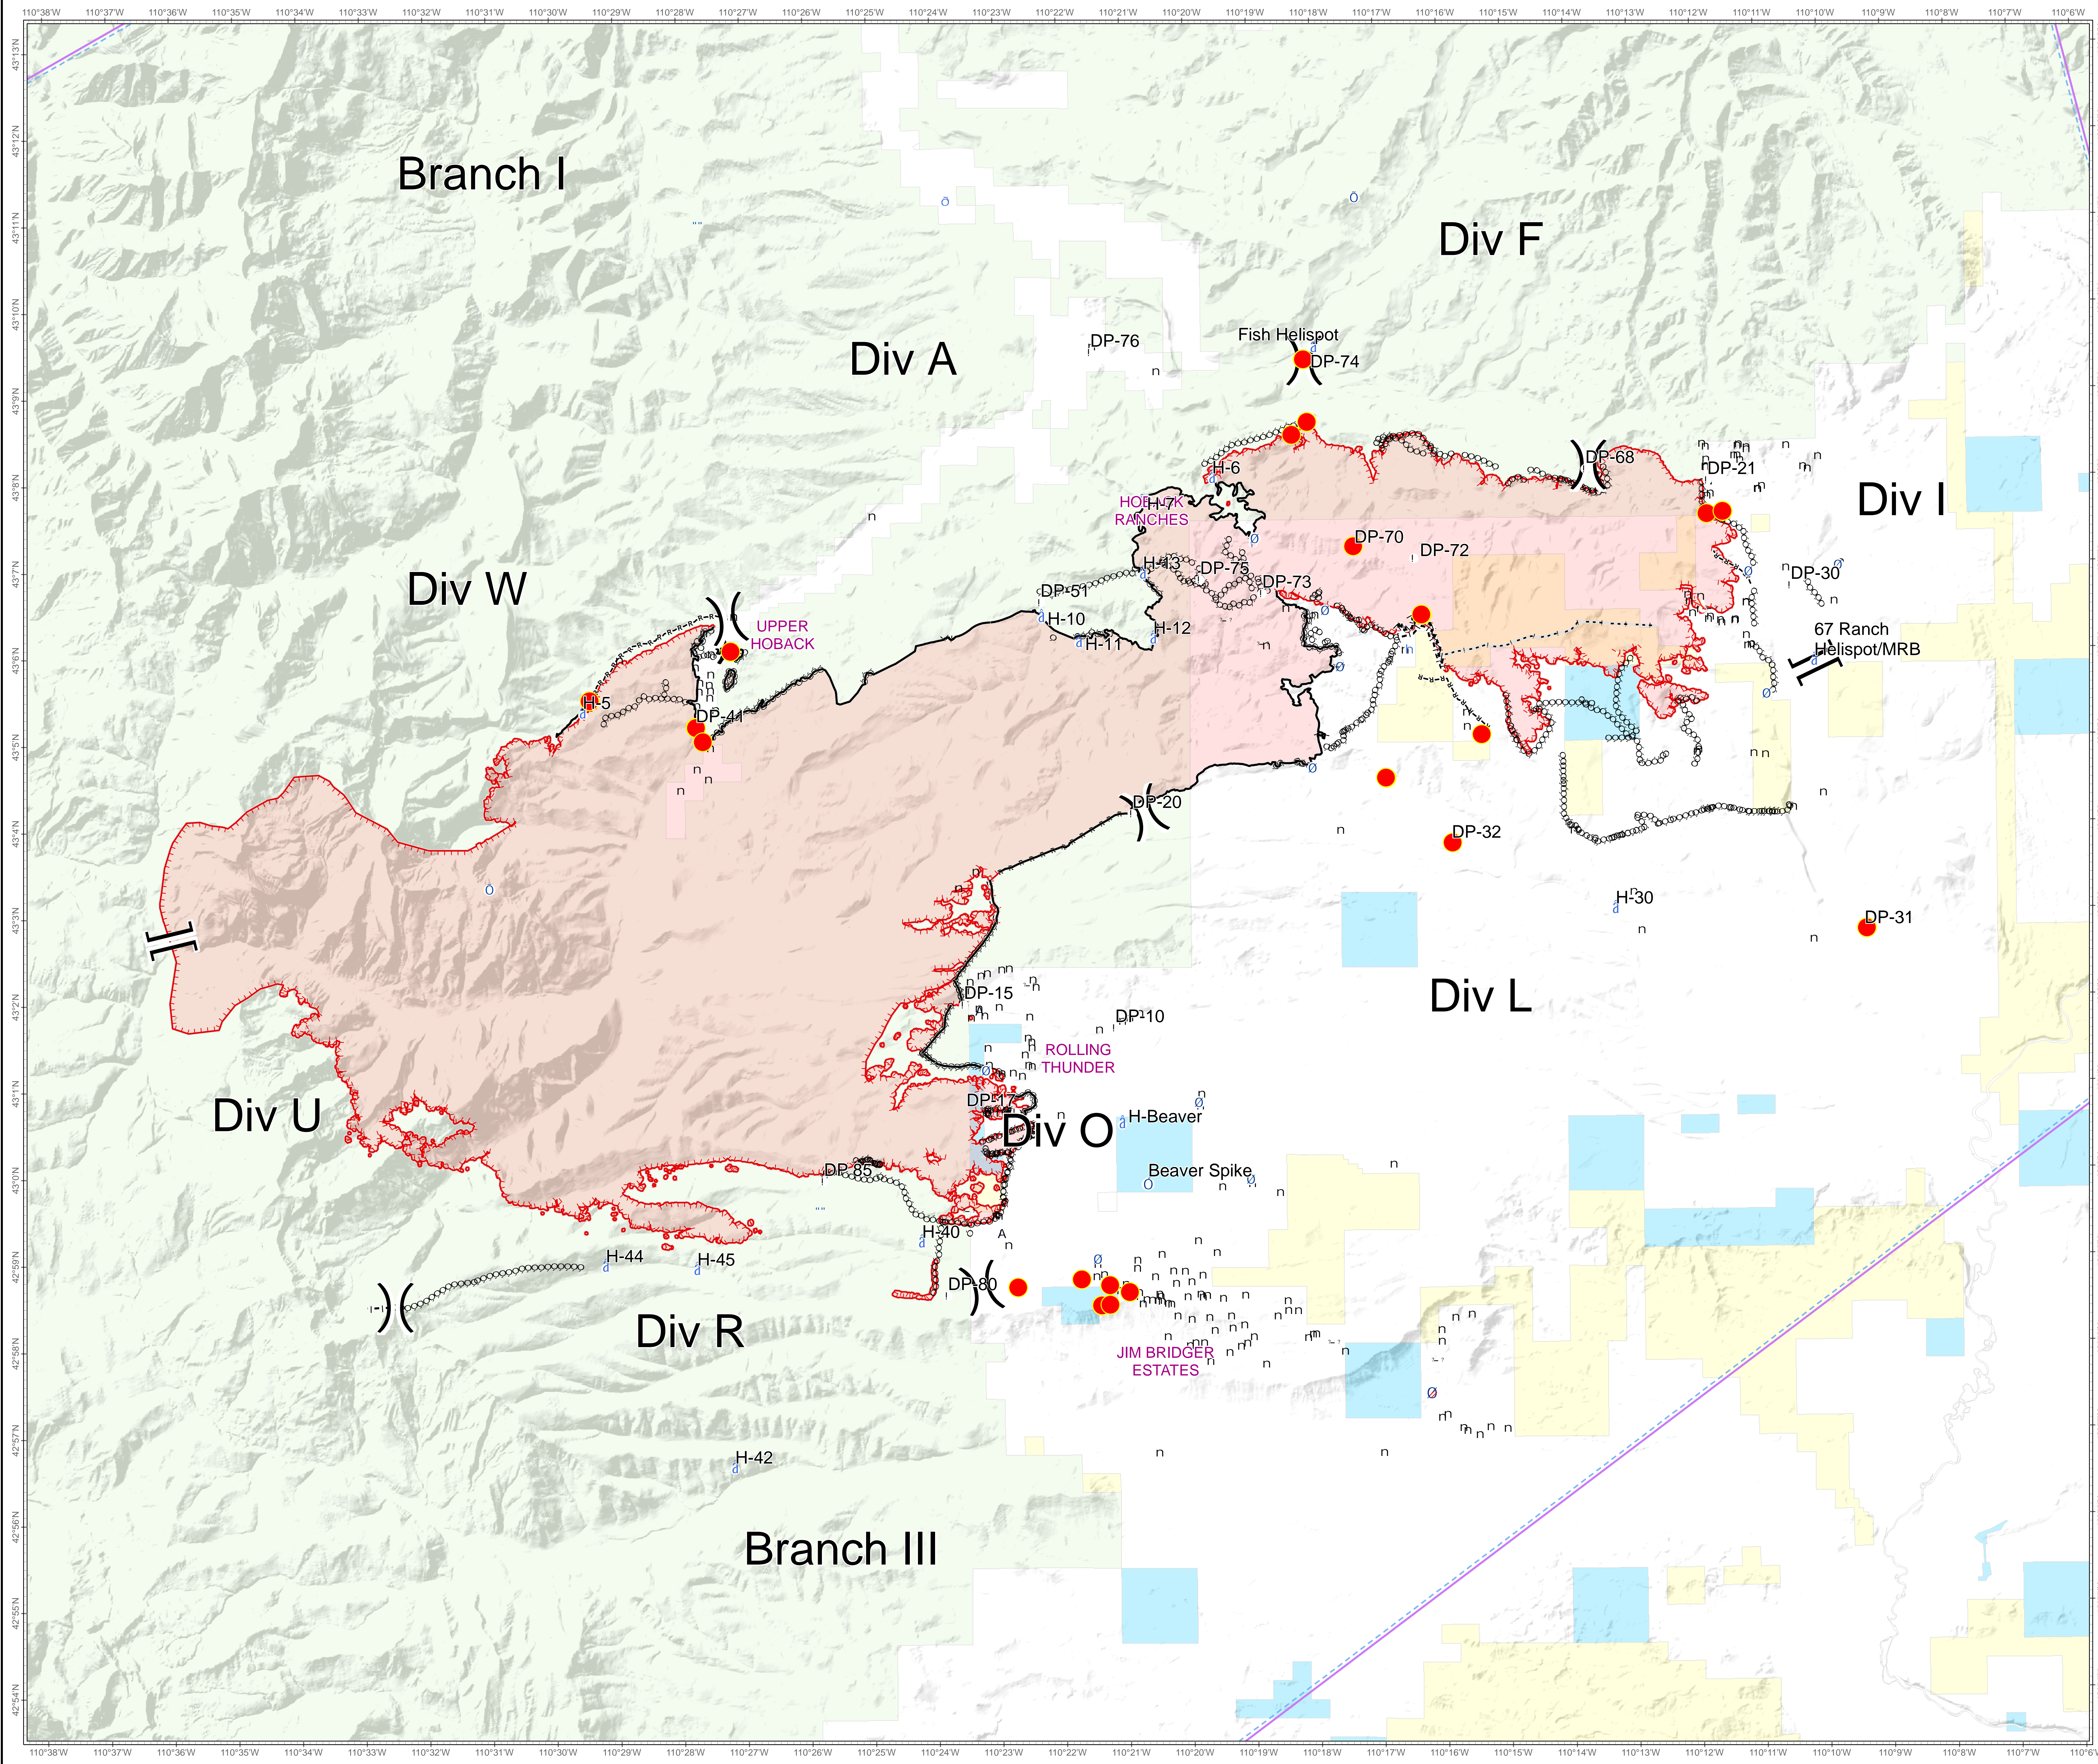

Roosevelt Fire  
 WY-BTF-001823  
**Pumps**  
 September 28, 2018

approximately 54,070 acres  
 as of September 27 at 2029 hr

- Pumps Survey Data Locations
- Forest Service
- Bureau of Land Management
- Private
- State

Great Basin Team 2 GIS  
 Author: bilalva  
 Date: 20180928 15:59 hr  
 File: Pumps\_3848\_Land\_2018\_Roosevelt\_WBIF001823.mxd  
 Lat-Long Grid Ticks: 1' minute interval  
 Projection: NAD83 UTM Zone12