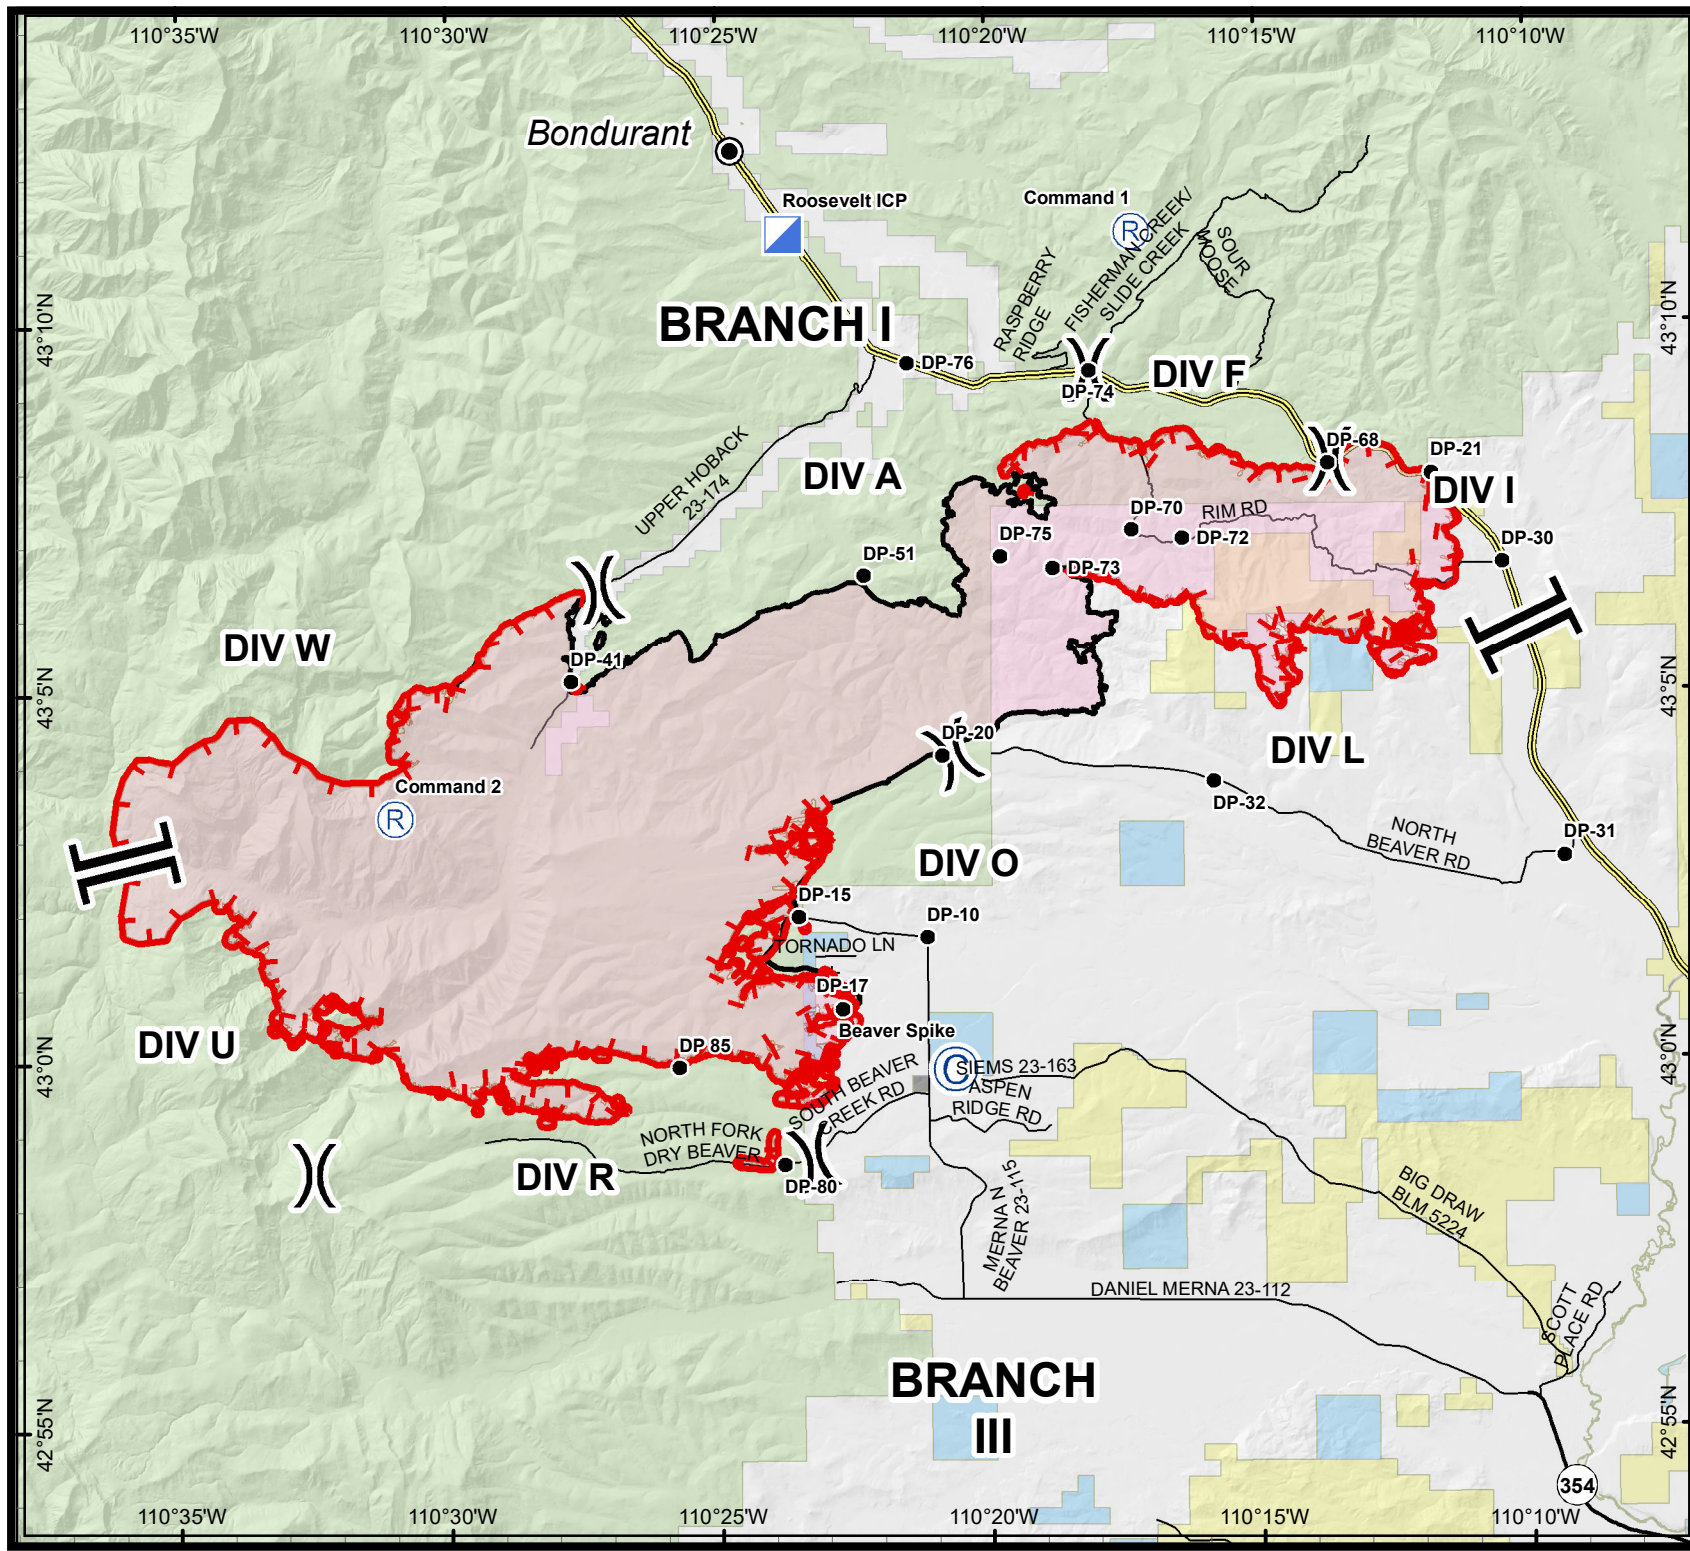

Roosevelt Fire

WY-BTF-001823

Transportation

Sept. 28, 2018
54,070 acres

- Camp
- Drop Point
- Incident Command Post
- Repeater
- Division Break
- Branch Break
- Uncontrolled Fire Edge
- Completed Line
- Wildfire Daily Fire Perimeter
- Forest Service
- Bureau of Land Management
- Private
- State

North Arrow

Great Basin Team 2 GIS
author: mpanunto
date: 20180928 0449 hr

Projection: NAD83 UTM Zone 12 N
Lat-Long Grid Ticks: 5' minute interval

Miles 0 0.5 1 2 3