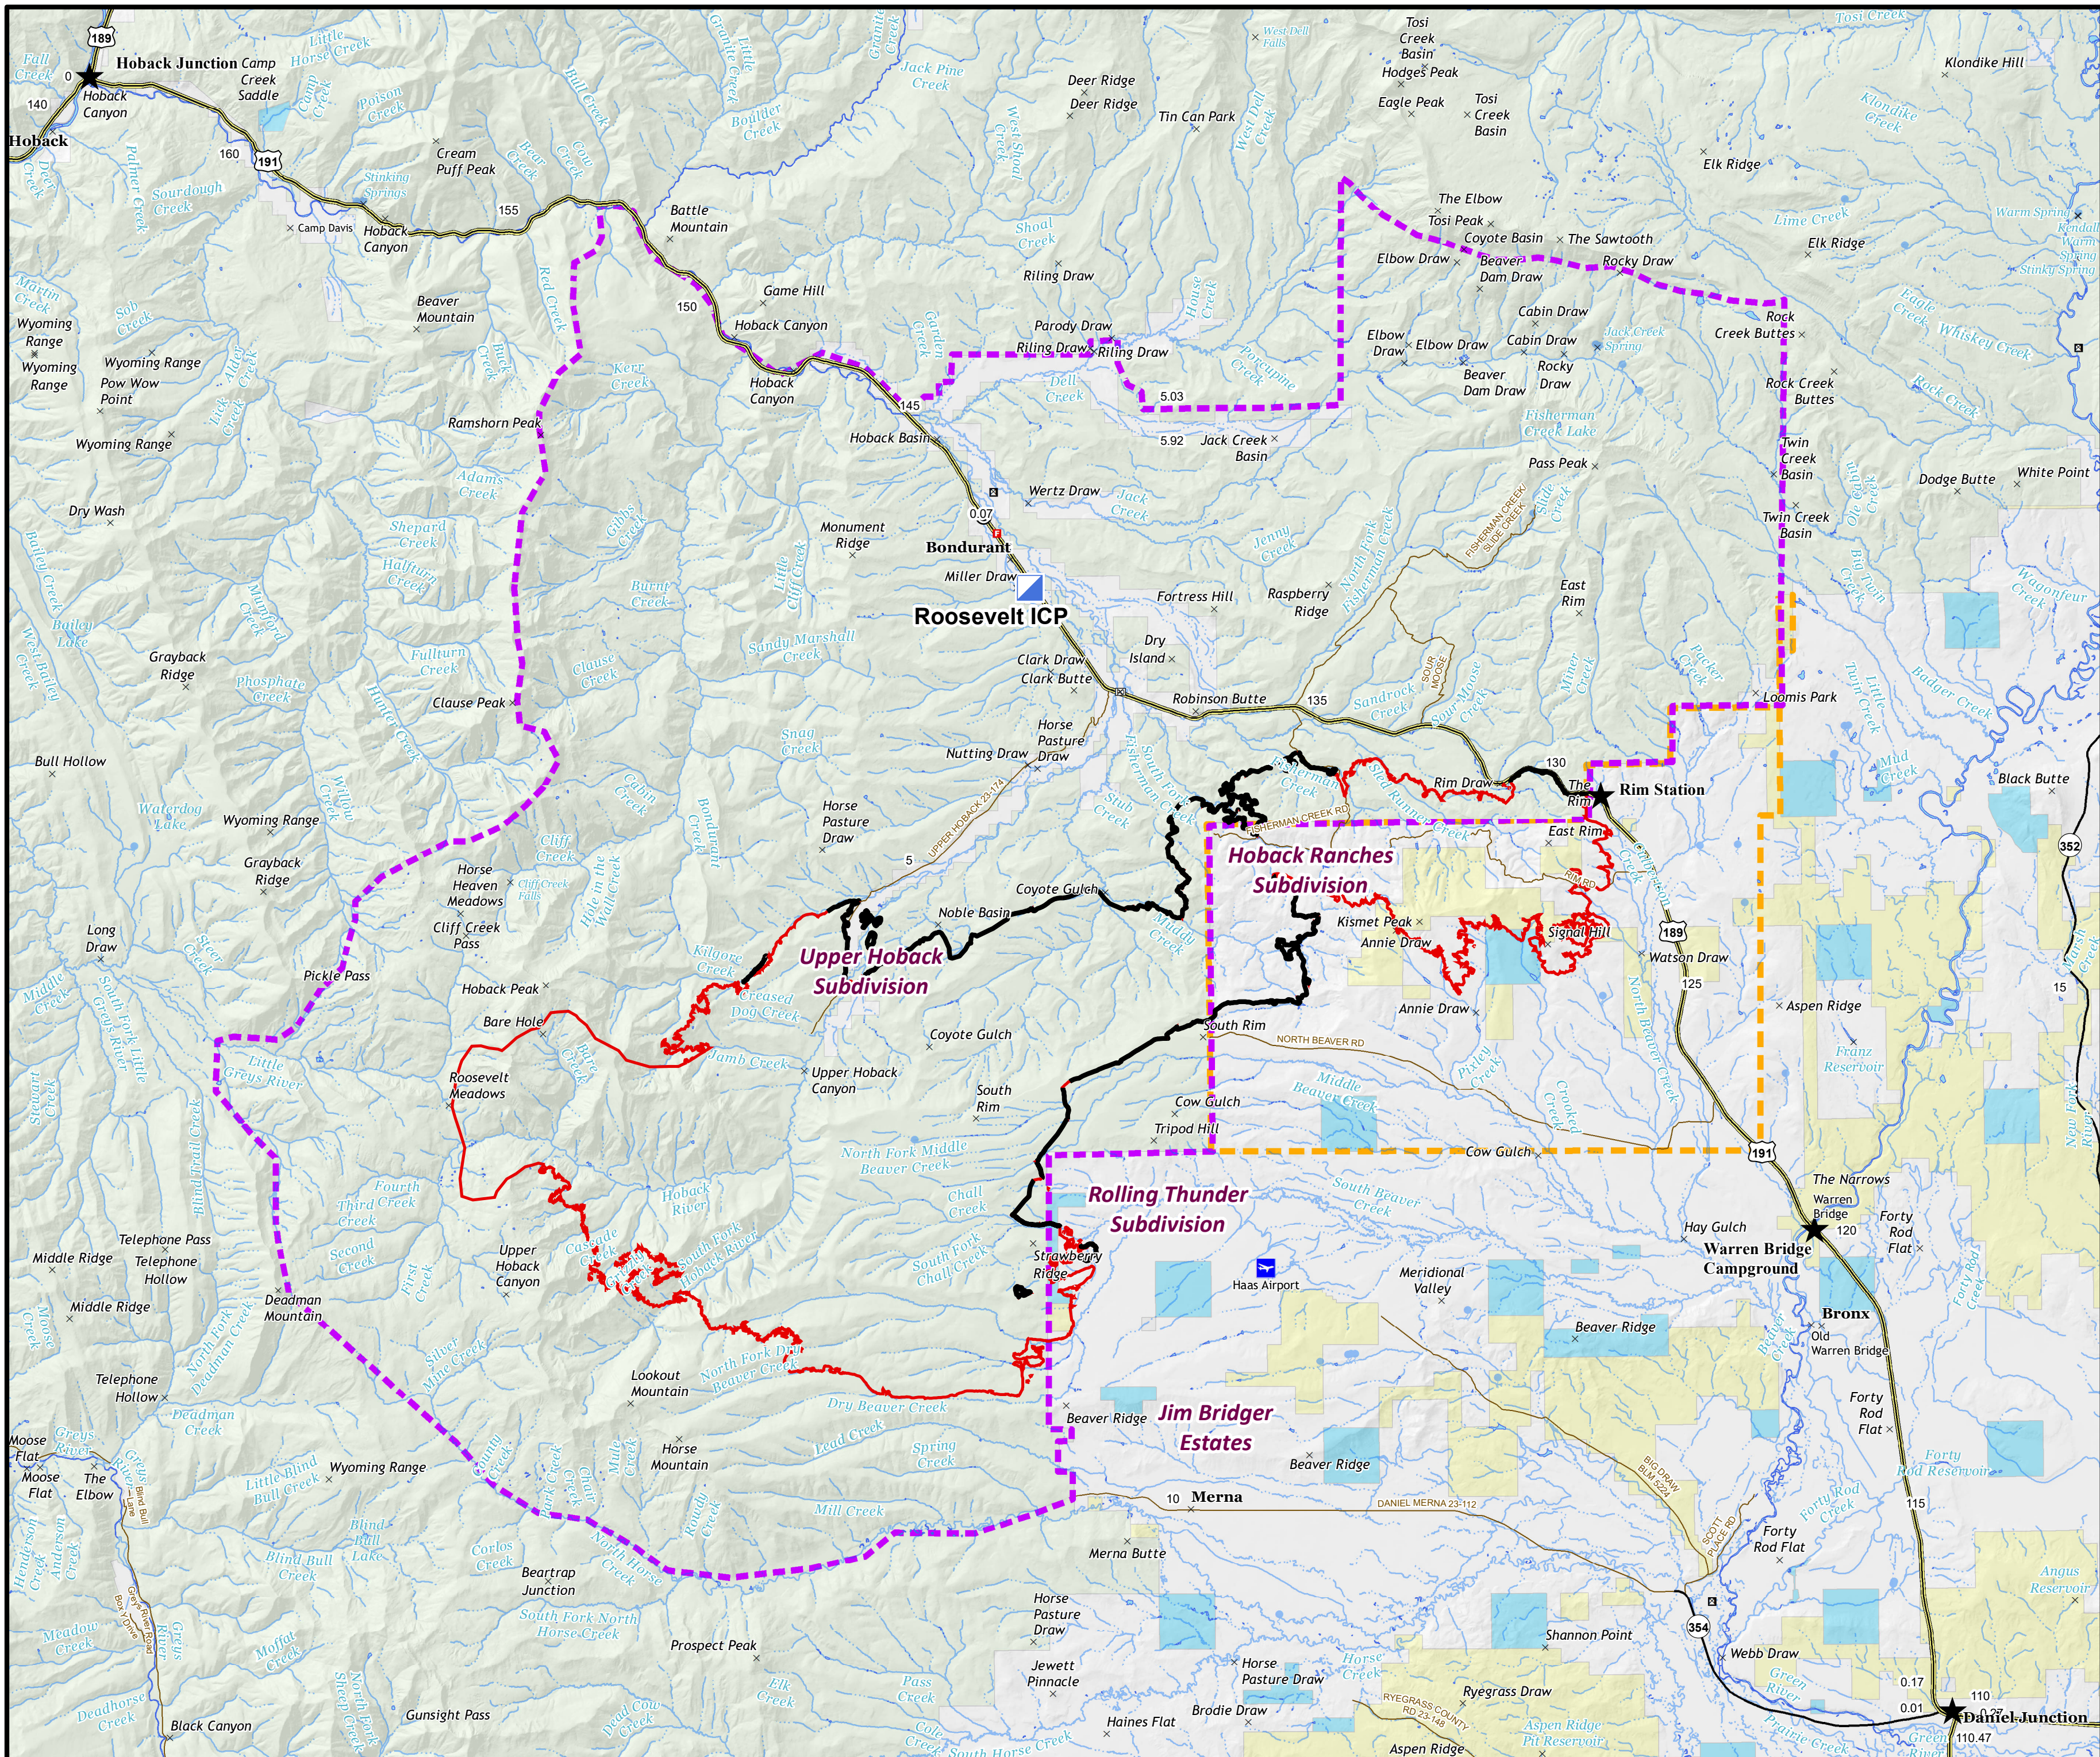

Roosevelt Fire
WY-BTF-001823
Public Information
September 29, 2018

approximately 57,969 acres
on September 28, 2226 hr

- WYDOT_Ro...
- Incident Command Post
- Completed Line
- Fire Perimeter
- Forest Service Closure
- Bureau of Land Management Closure
- Complex
- School
- Fire Station
- U.S. Highway
- State Highway
- Forest Service
- Bureau of Land Management
- Private
- State

Projection: NAD83 UTM Zone 12N
Lat-Long Grid Ticks: 5' minute interval