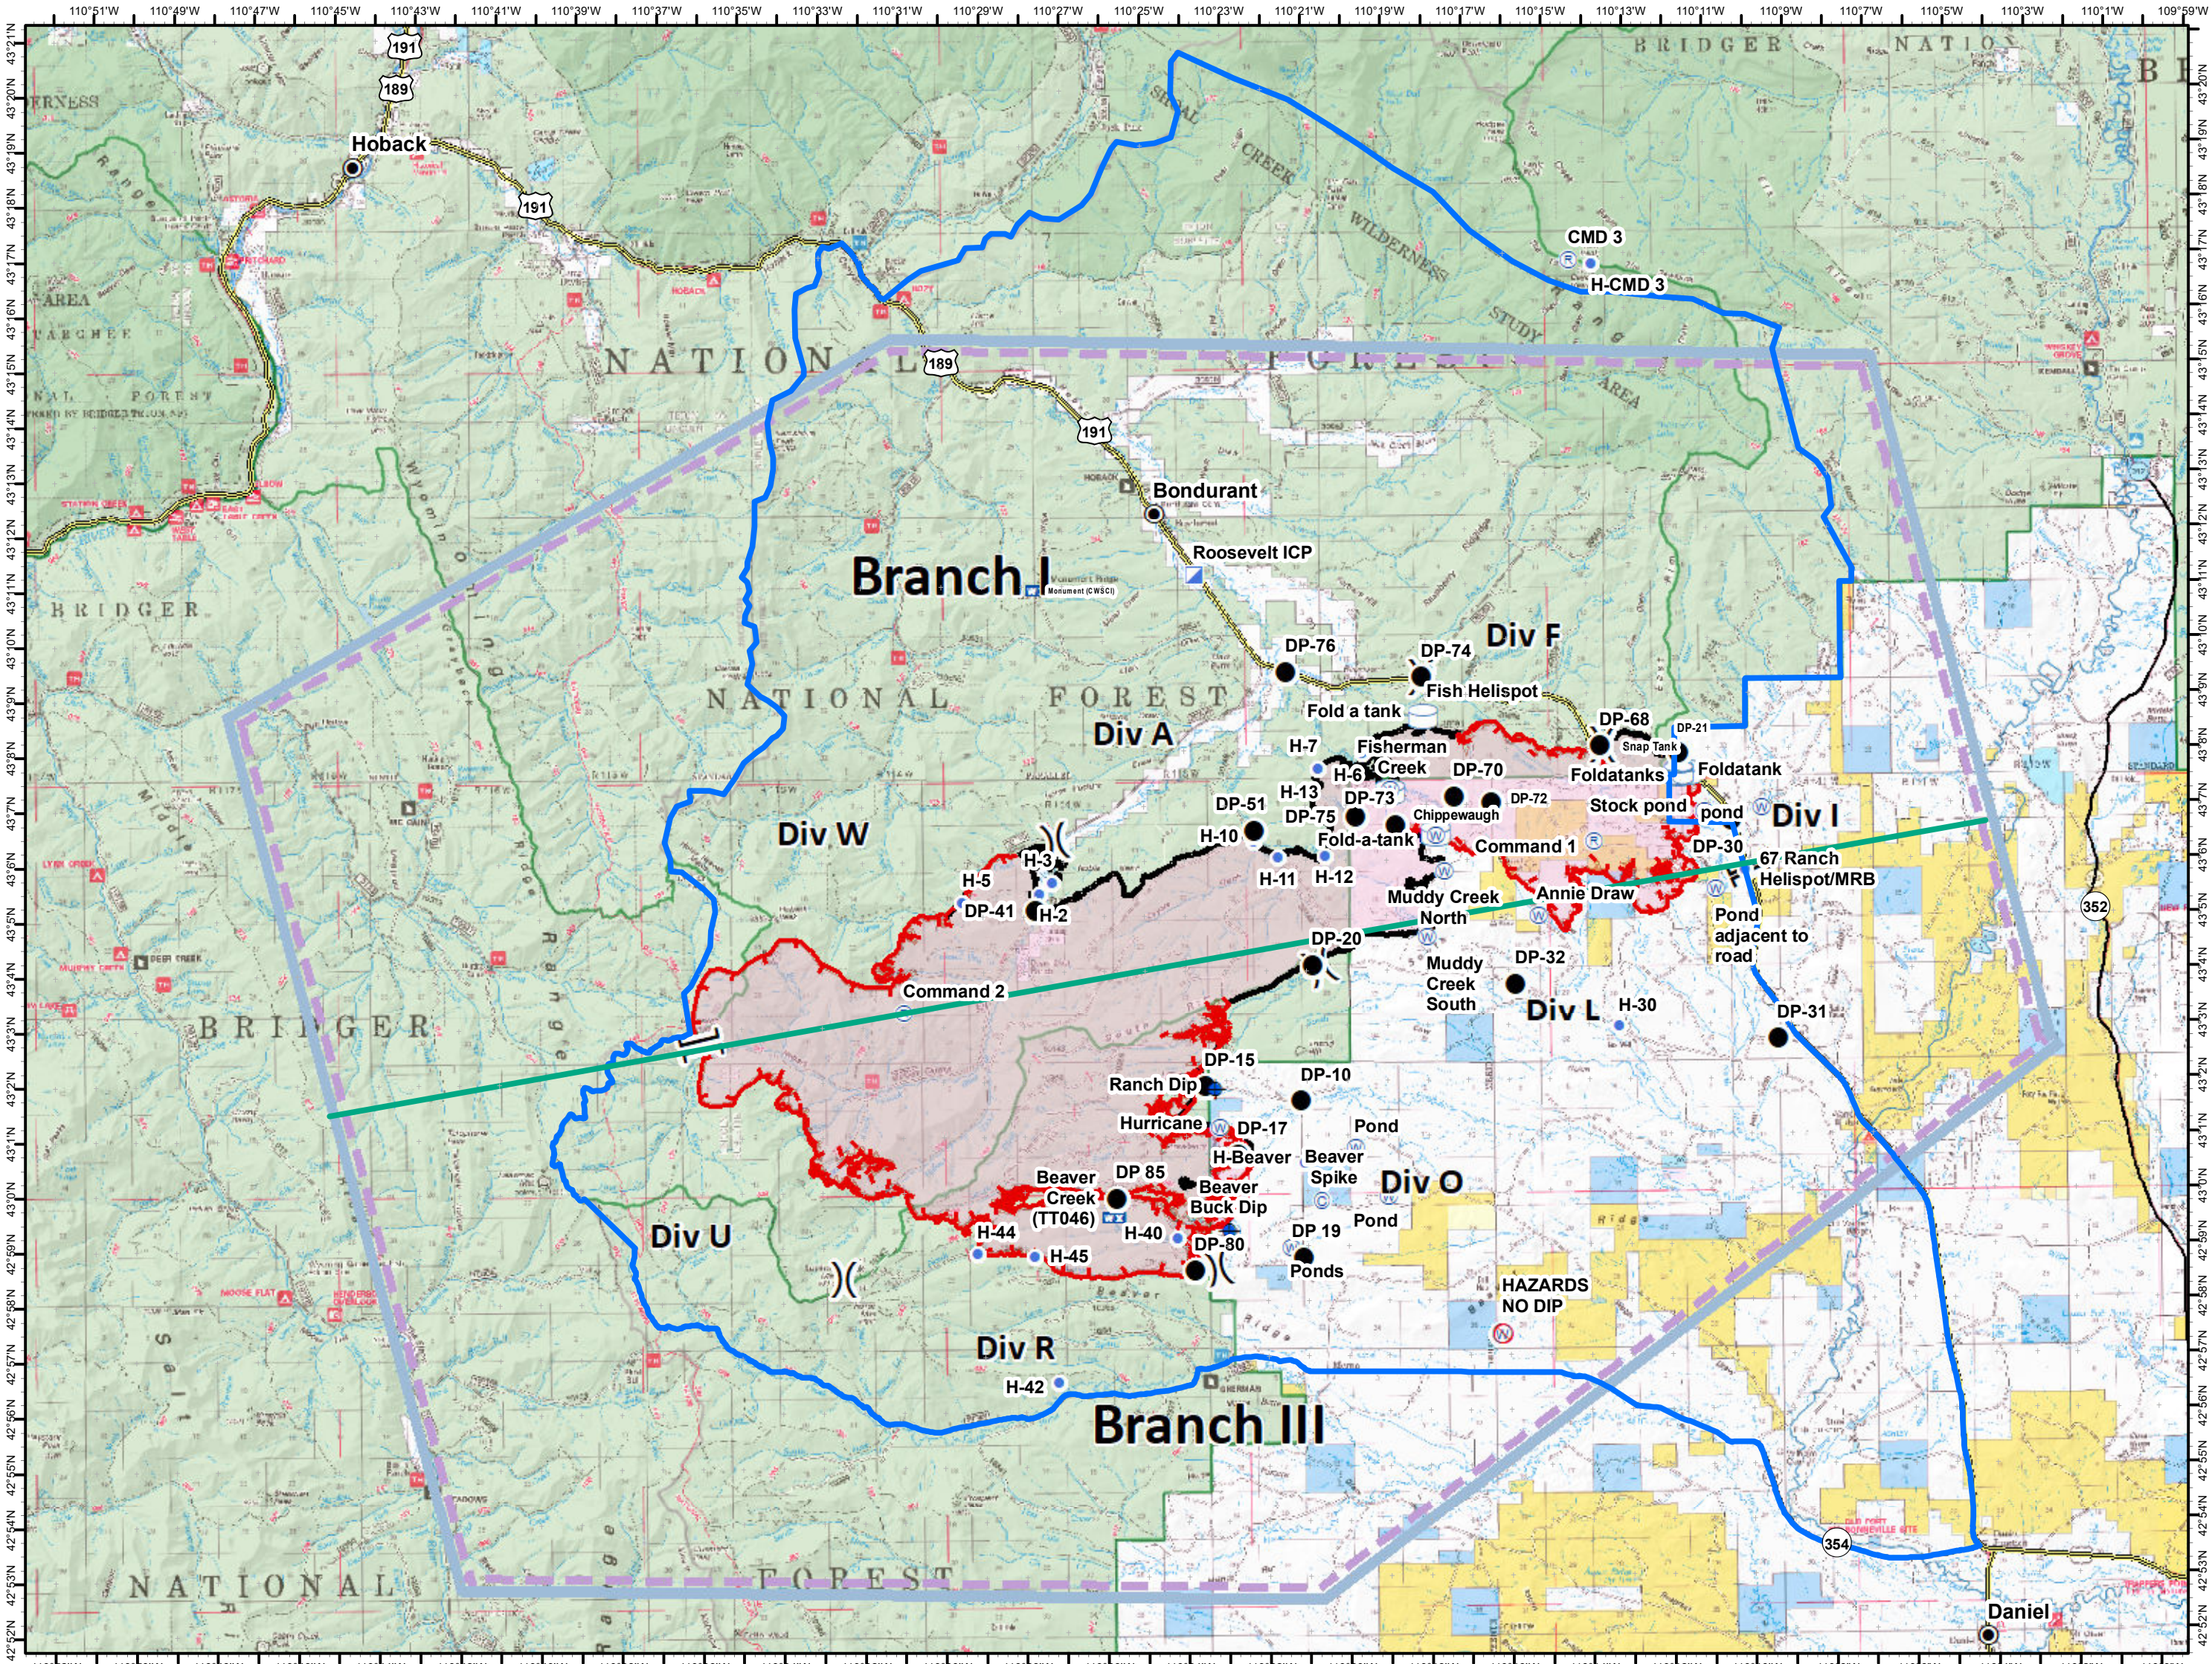

Roosevelt Fire
WY-BTF-001823
Pilot Map
 Sep 29, 2018
 57,969 acres
 as of 09/28/2018
 @ 2226 hrs

Legend

- Branch Split Line
- IA Area
- Camp
- Dip Site
- Drop Point
- Helispot
- Incident Command Post
- Mobile Weather Unit
- Repeater
- Water Source
- Water Tank
- Restricted Water Source
- Division Break
- Branch Break
- Fire Edge
- Completed Line
- Temporary Flight Restriction