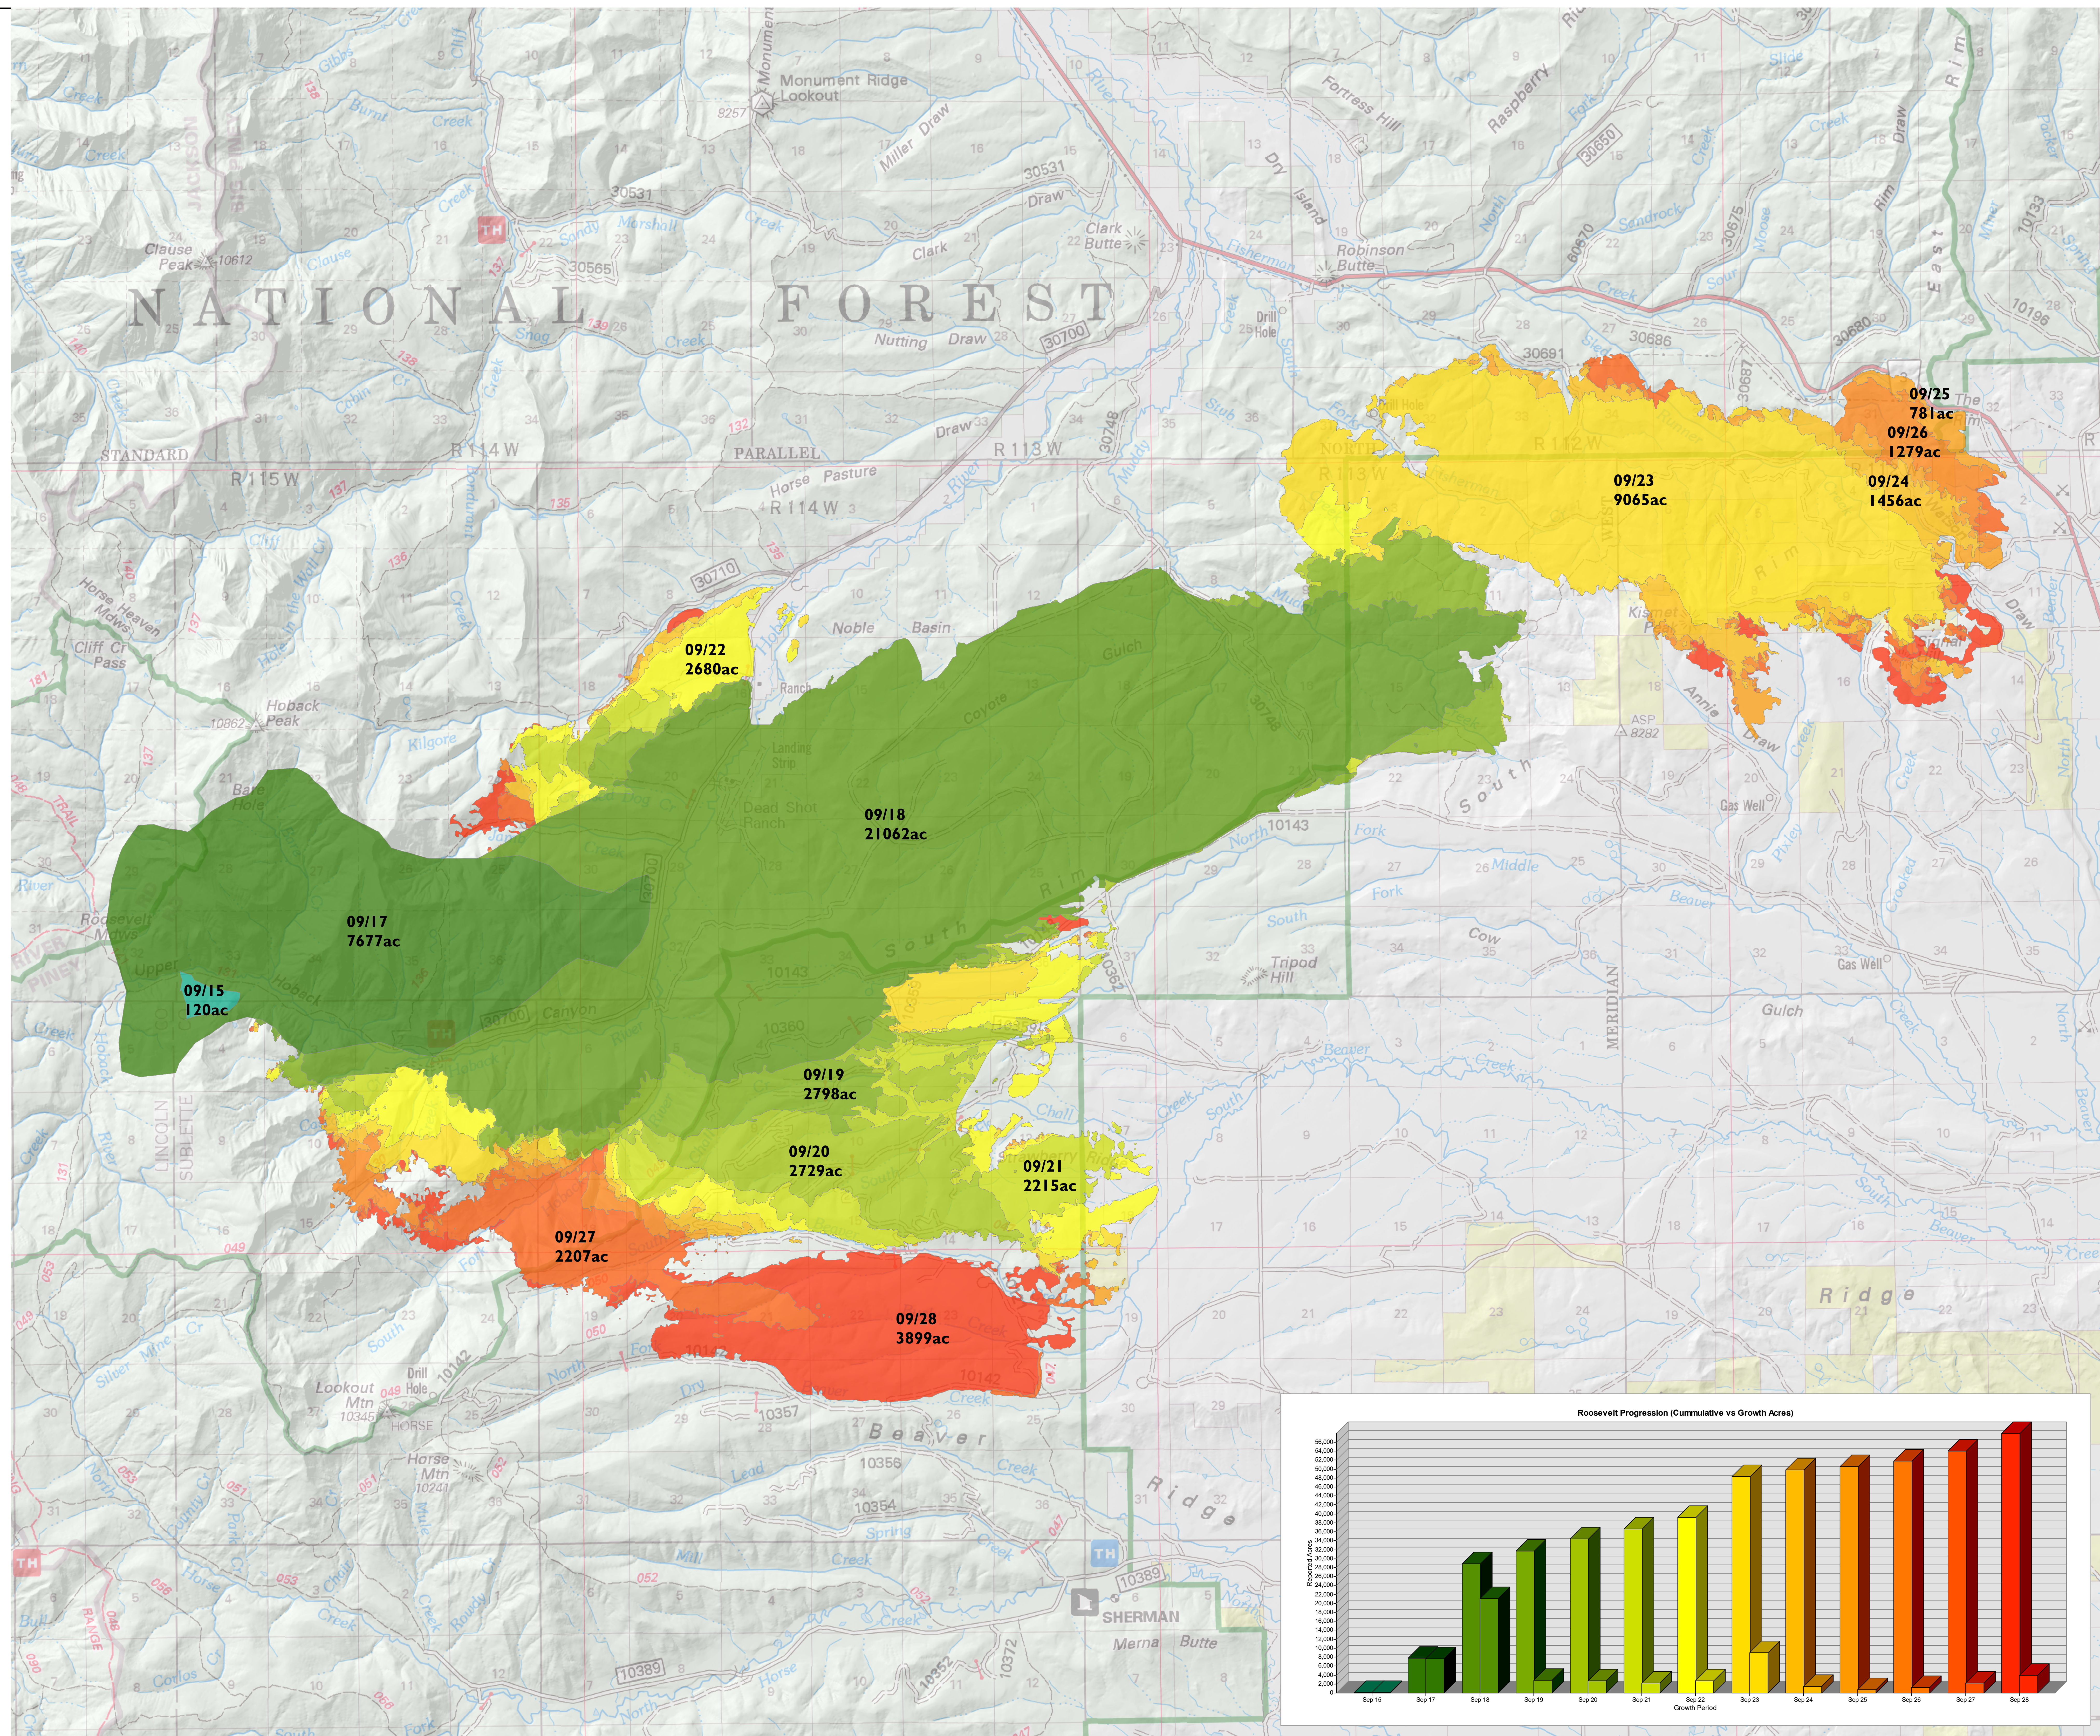

Progression

Roosevelt
 WY-BTF-001823
 09/29/2018
 57,969
 Acres

- Sep 15 (120 ac)
- Sep 17 (7798 ac)
- Sep 18 (28860 ac)
- Sep 19 (31658 ac)
- Sep 20 (34386 ac)
- Sep 21 (36601 ac)
- Sep 22 (39281 ac)
- Sep 23 (48346 ac)
- Sep 24 (49803 ac)
- Sep 25 (50584 ac)
- Sep 26 (51863 ac)
- Sep 27 (54070 ac)
- Sep 28 (57969 ac)

N
 0 1
 Miles
 Datum: NAD 1983 UTM Zone 12N
 Created by: mpanunto
 Created Date: 9/29/2018