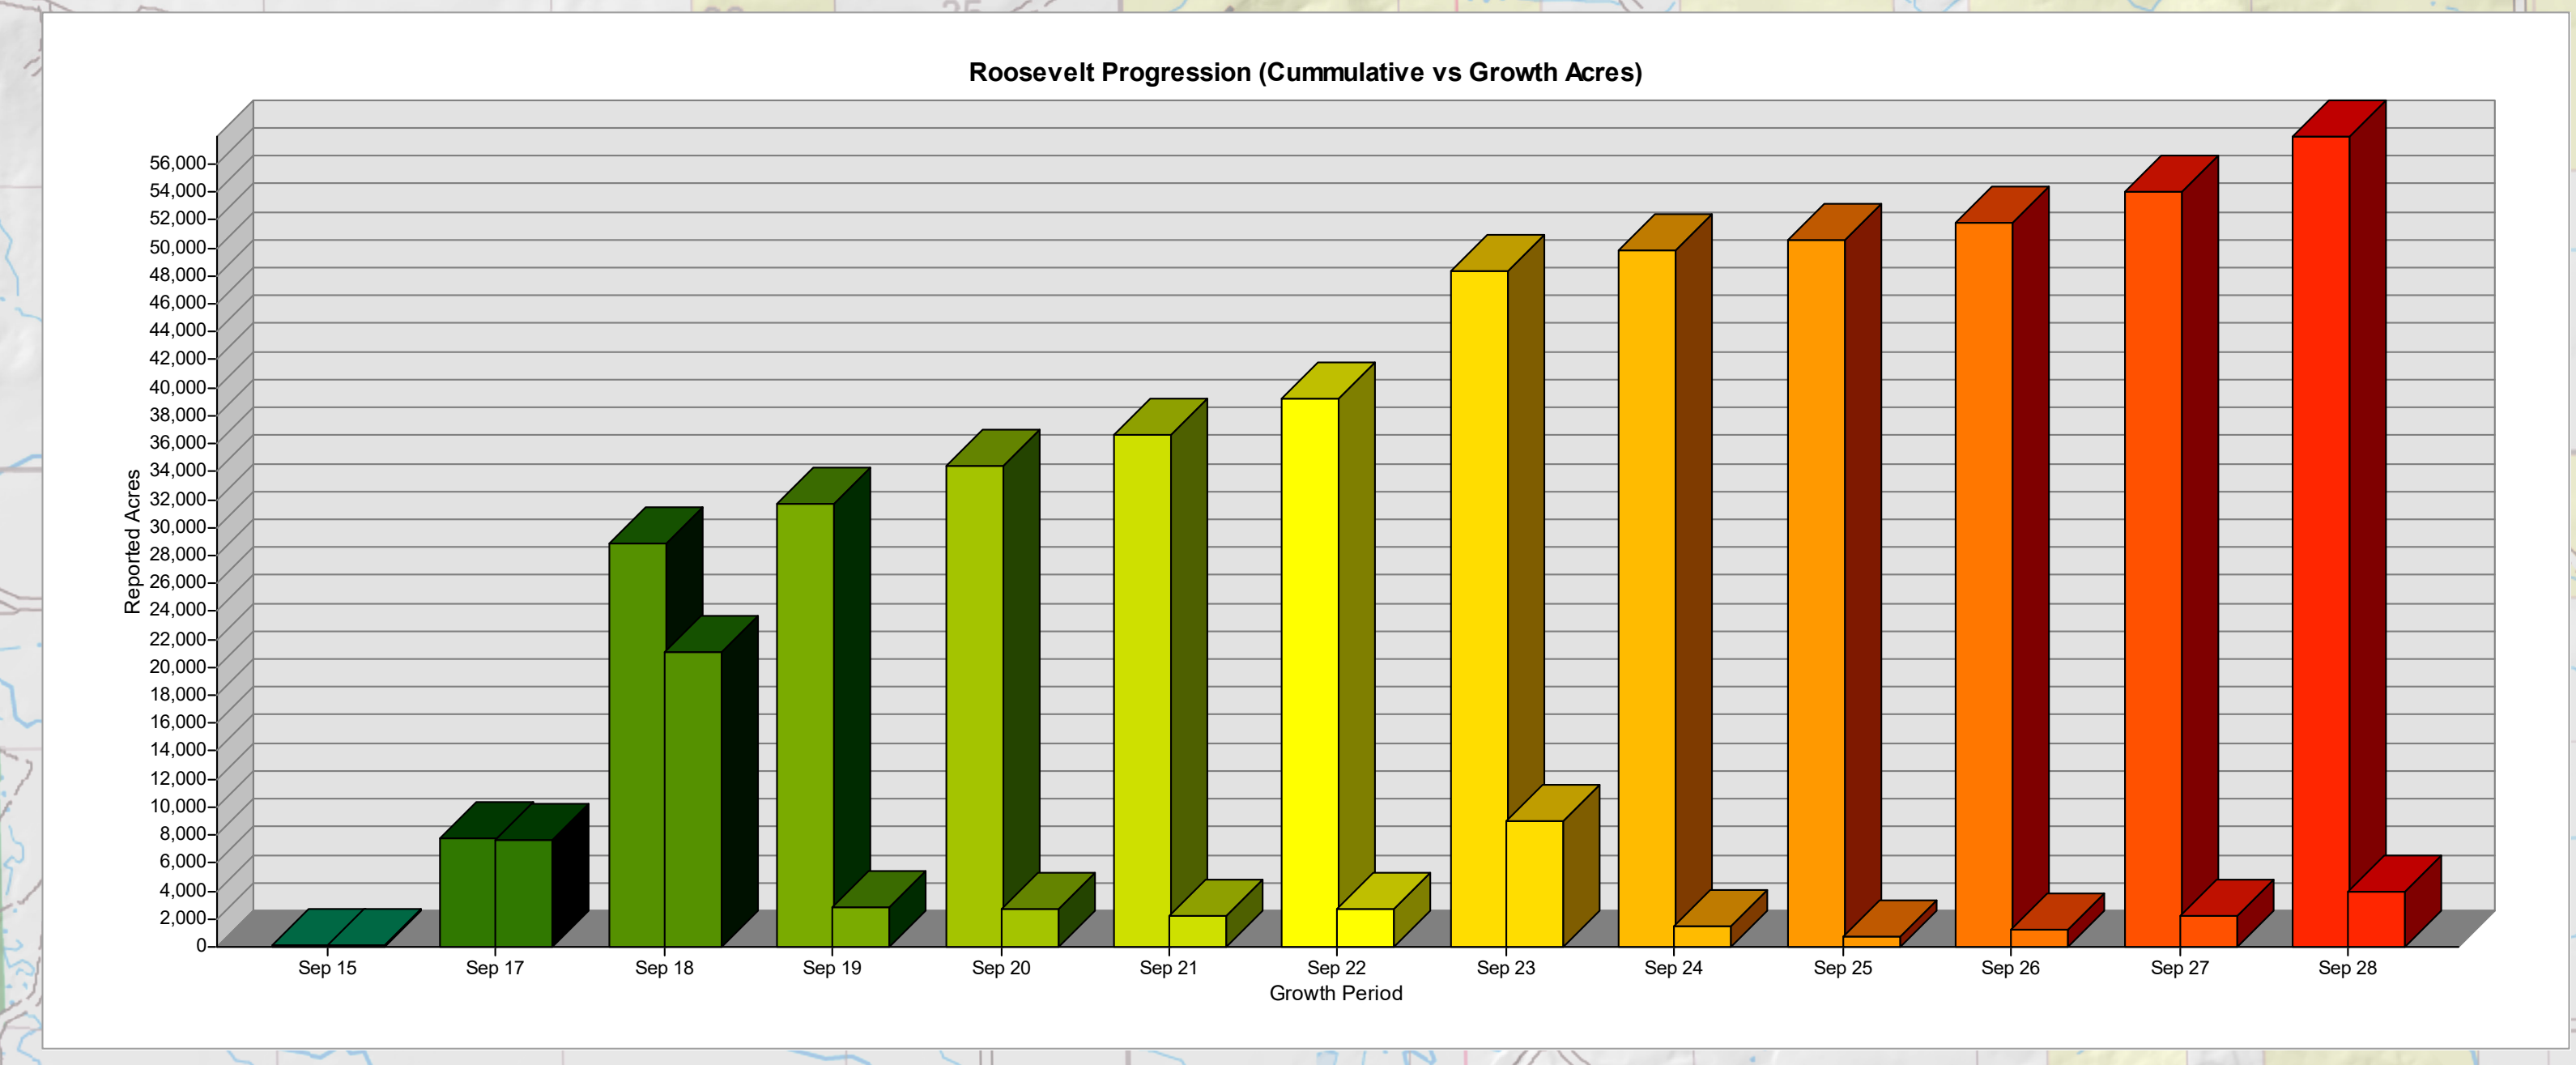

Progression

Roosevelt
 WY-BTF-001823
 09/29/2018
 57,969
 Acres

- Sep 15 (120 ac)
- Sep 17 (7798 ac)
- Sep 18 (28860 ac)
- Sep 19 (31658 ac)
- Sep 20 (34386 ac)
- Sep 21 (36601 ac)
- Sep 22 (39281 ac)
- Sep 23 (48346 ac)
- Sep 24 (49803 ac)
- Sep 25 (50584 ac)
- Sep 26 (51863 ac)
- Sep 27 (54070 ac)
- Sep 28 (57969 ac)

N
 0 1
 Miles
 Datum: NAD 1983 UTM Zone 12N
 Created by: mpanunto
 Created Date: 9/29/2018