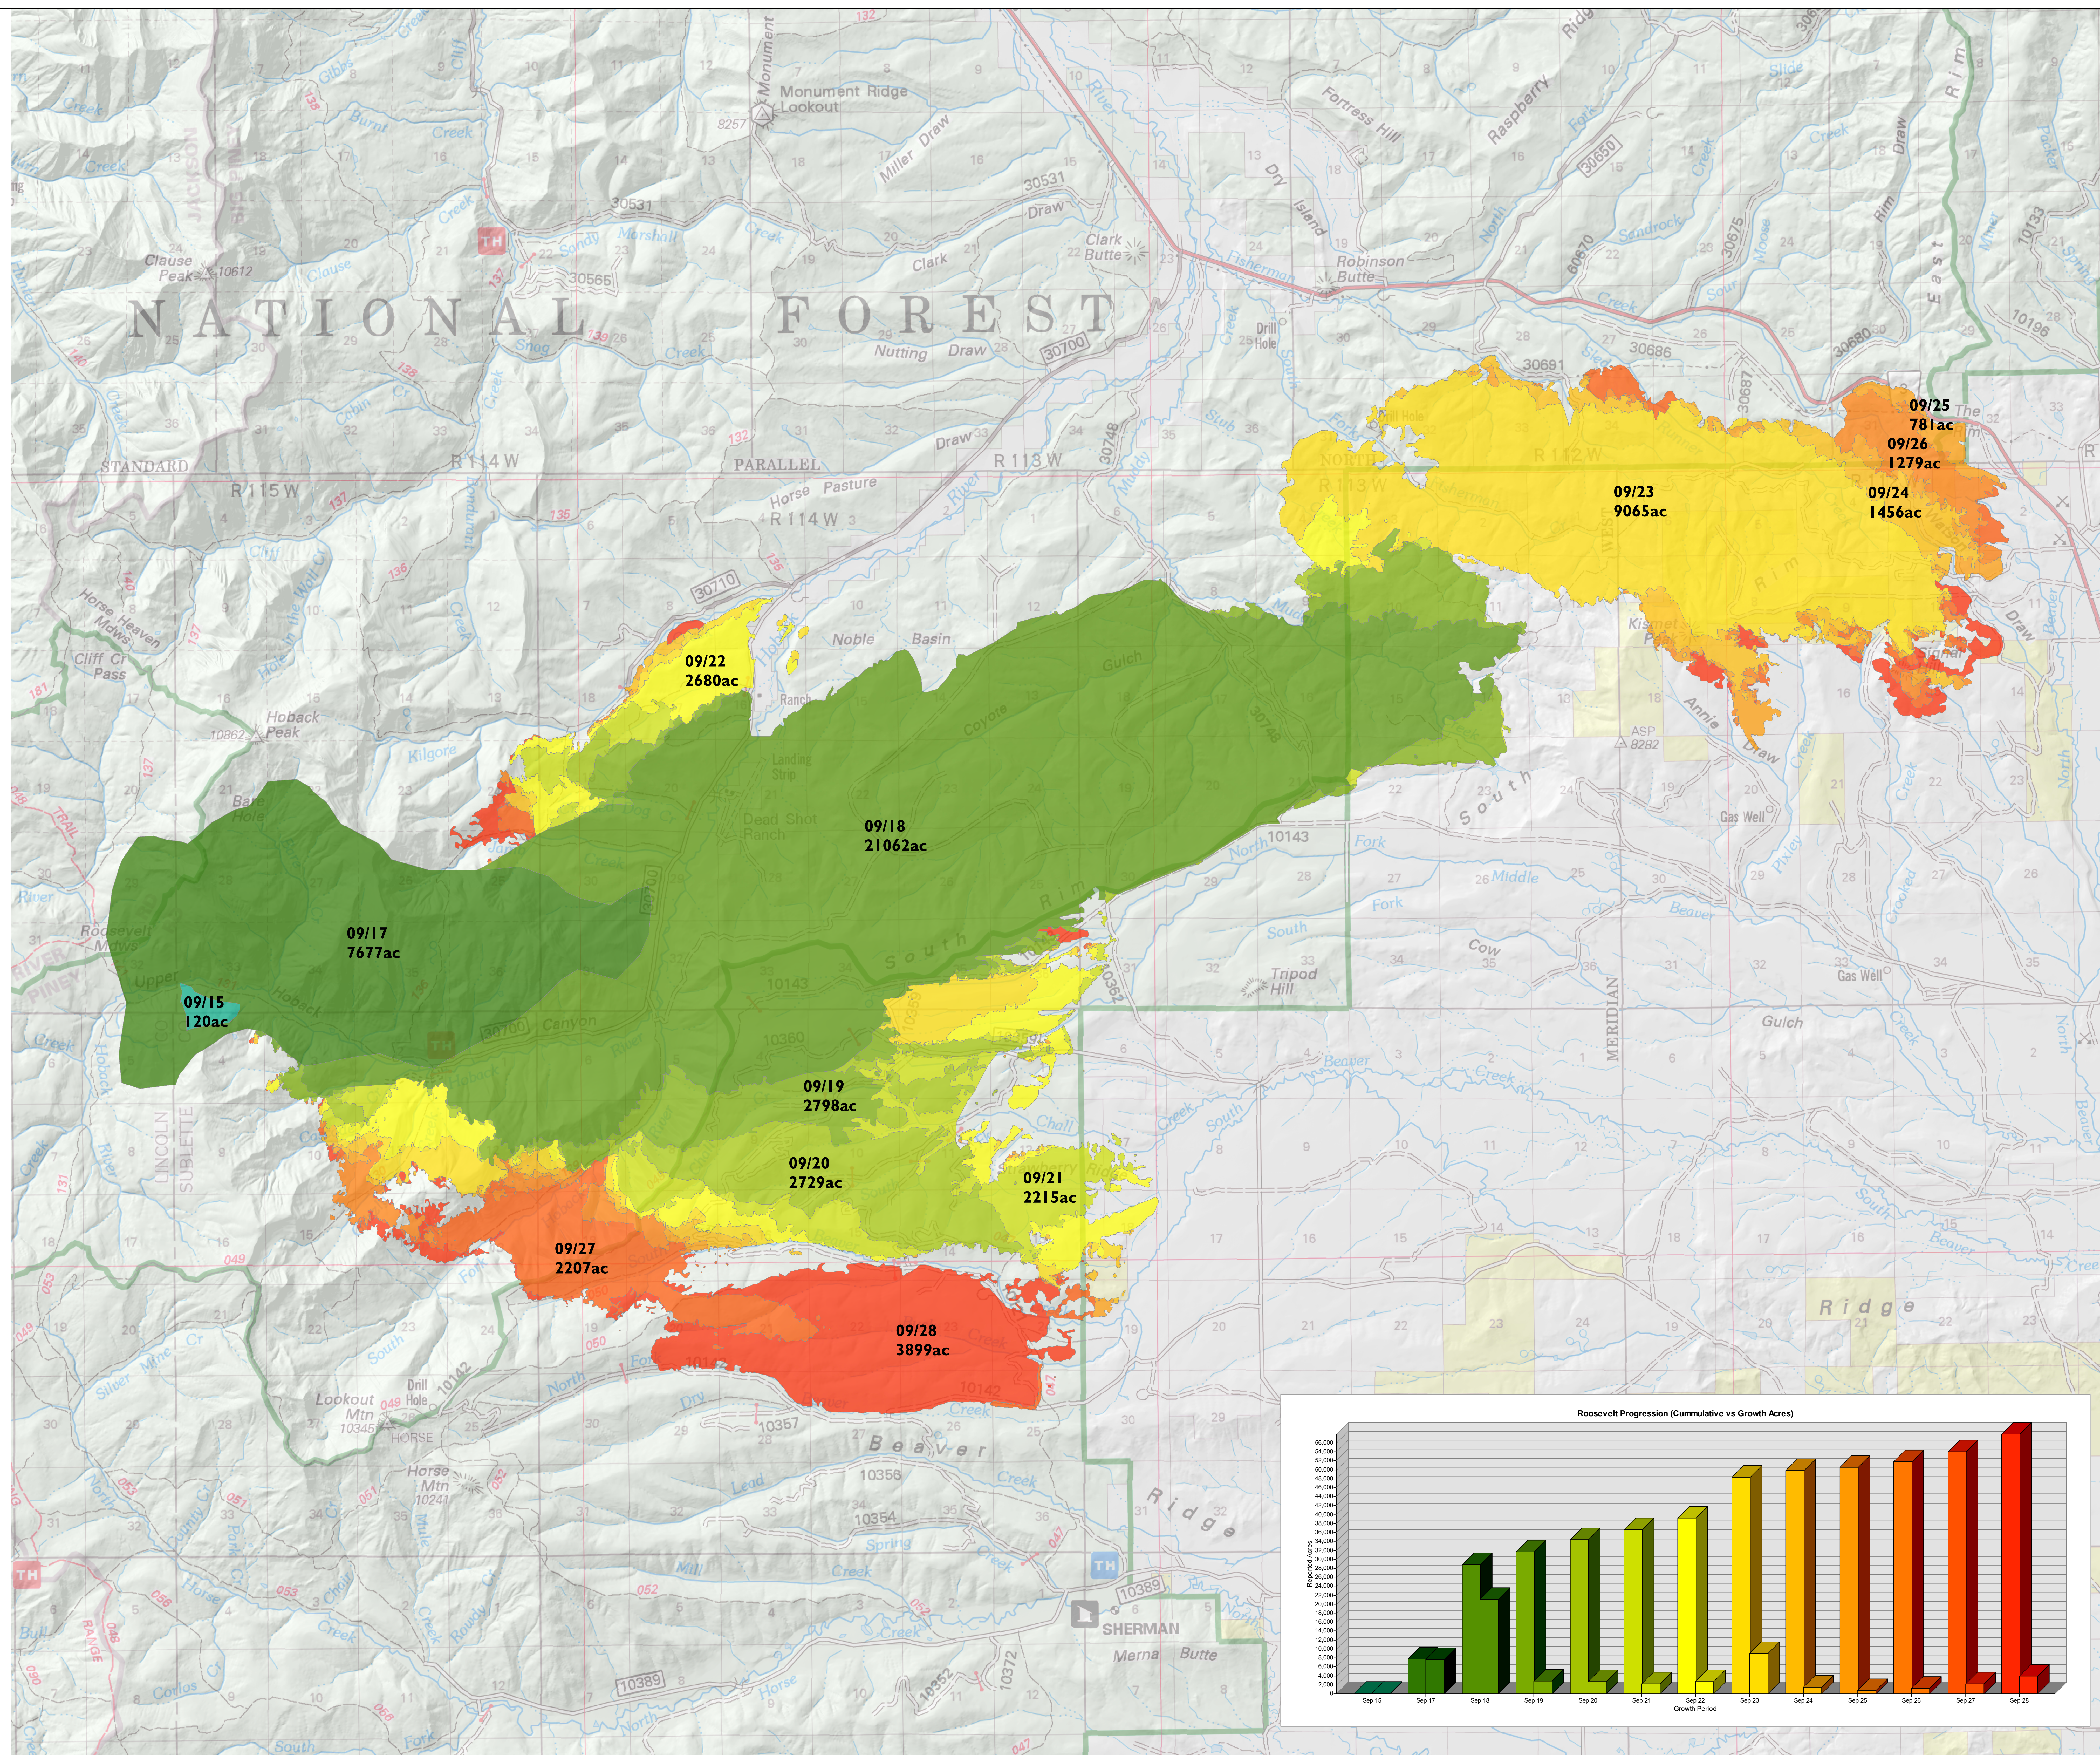

Progression

Roosevelt
 WY-BTF-001823
 09/29/2018
 57,969
 Acres

- Sep 15 (120 ac)
- Sep 17 (7798 ac)
- Sep 18 (28860 ac)
- Sep 19 (31658 ac)
- Sep 20 (34386 ac)
- Sep 21 (36601 ac)
- Sep 22 (39281 ac)
- Sep 23 (48346 ac)
- Sep 24 (49803 ac)
- Sep 25 (50584 ac)
- Sep 26 (51863 ac)
- Sep 27 (54070 ac)
- Sep 28 (57969 ac)

N
 0 1
 Miles
 Datum: NAD 1983 UTM Zone 12N
 Created by: mpanunto
 Created Date: 9/29/2018