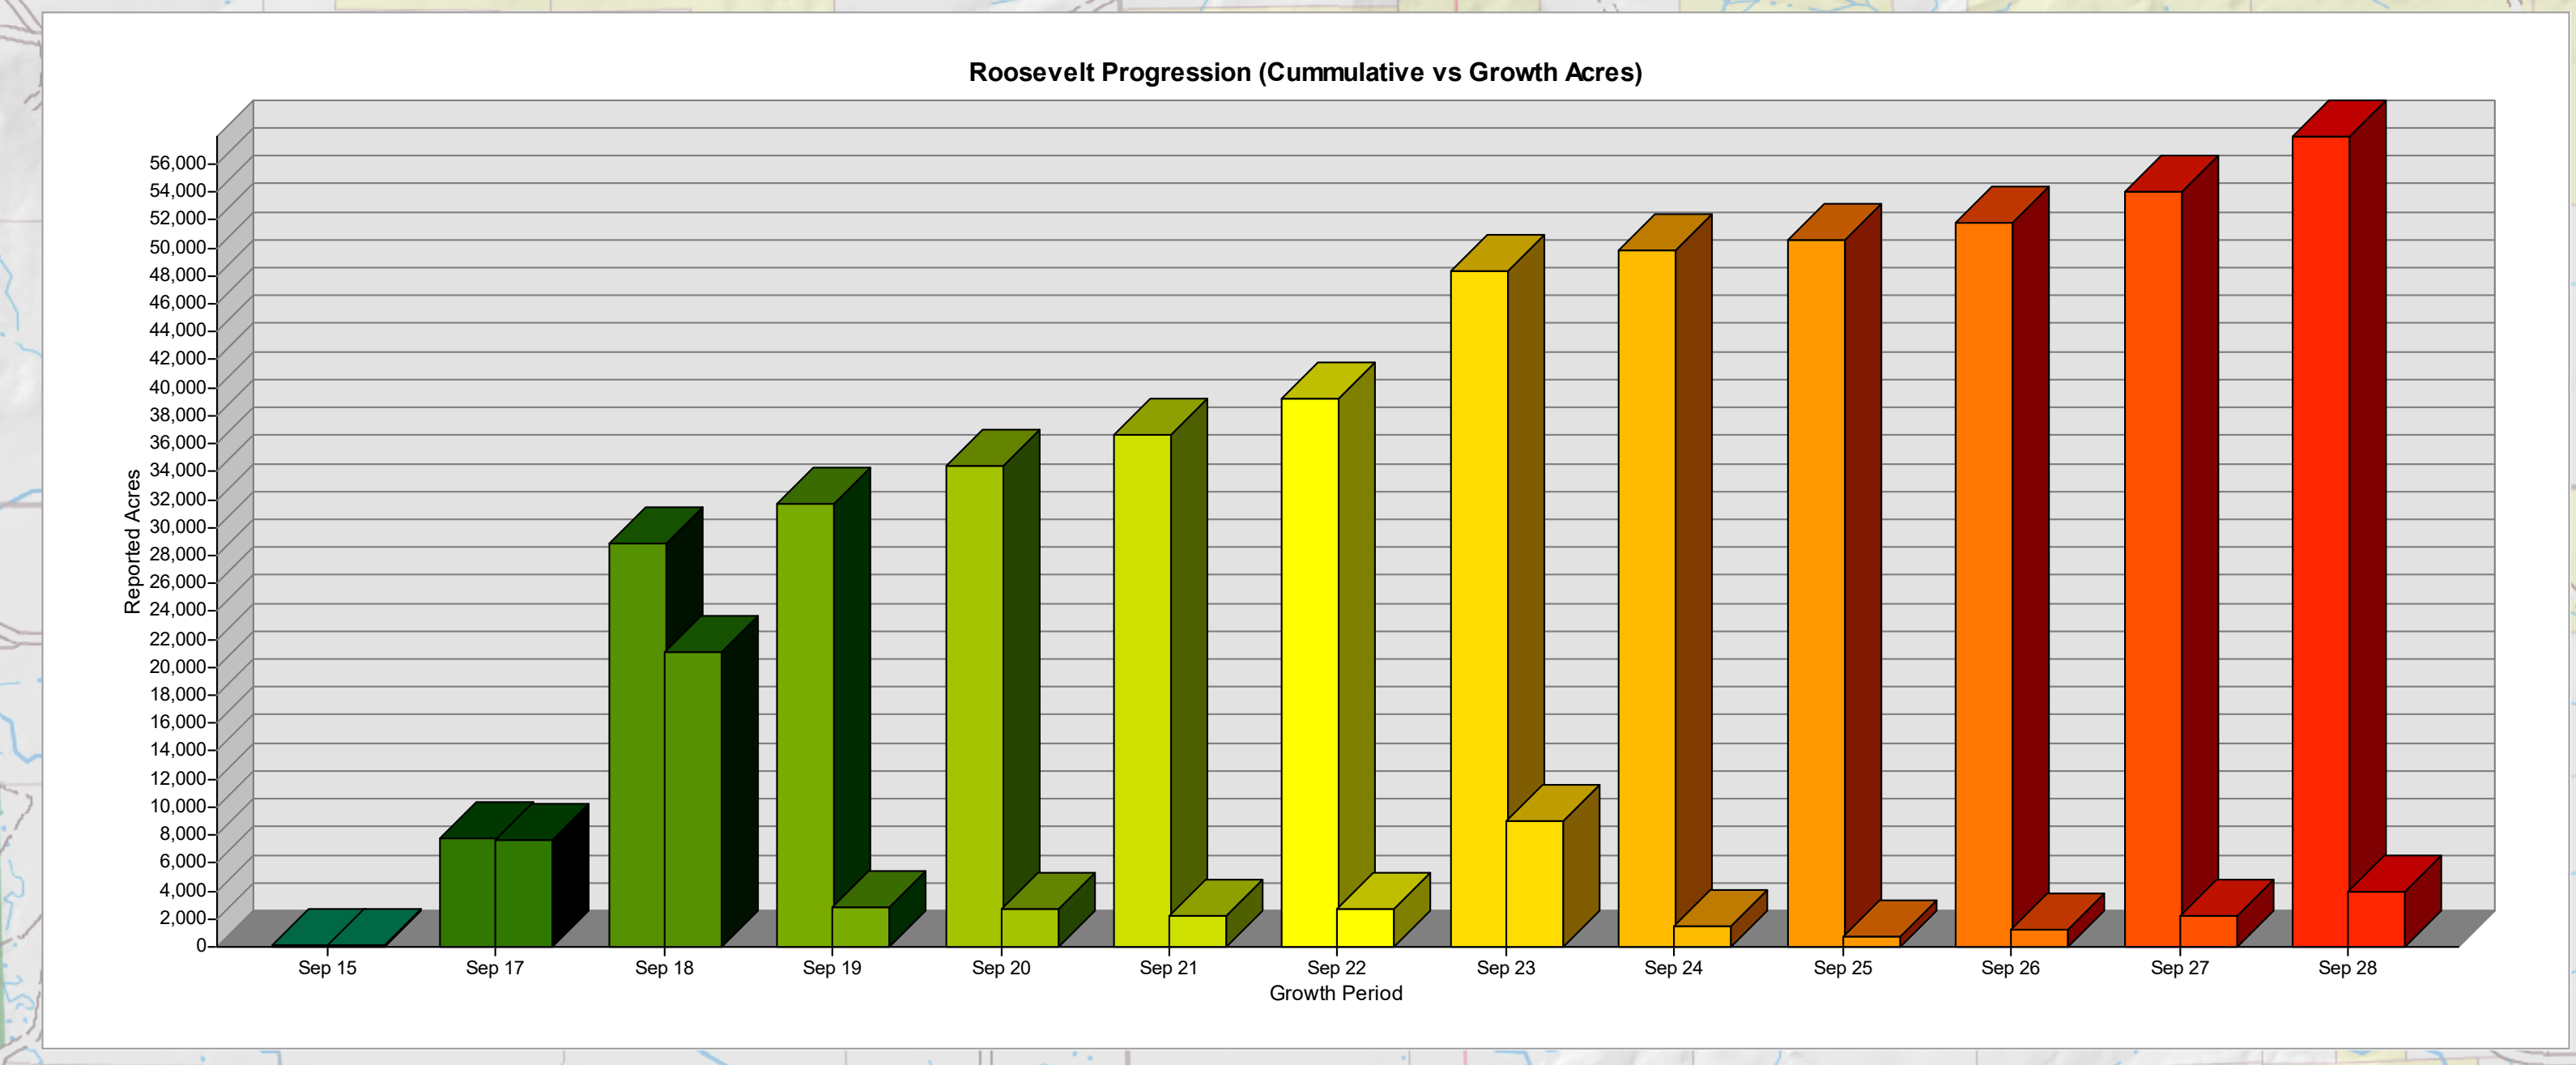

Progression

Roosevelt
 WY-BTF-001823
 09/29/2018
 57,969
 Acres

- Sep 15 (120 ac)
- Sep 17 (7798 ac)
- Sep 18 (28860 ac)
- Sep 19 (31658 ac)
- Sep 20 (34386 ac)
- Sep 21 (36601 ac)
- Sep 22 (39281 ac)
- Sep 23 (48346 ac)
- Sep 24 (49803 ac)
- Sep 25 (50584 ac)
- Sep 26 (51863 ac)
- Sep 27 (54070 ac)
- Sep 28 (57969 ac)

N
 0 1
 Miles
 Datum: NAD 1983 UTM Zone 12N
 Created by: mpanunto
 Created Date: 9/29/2018