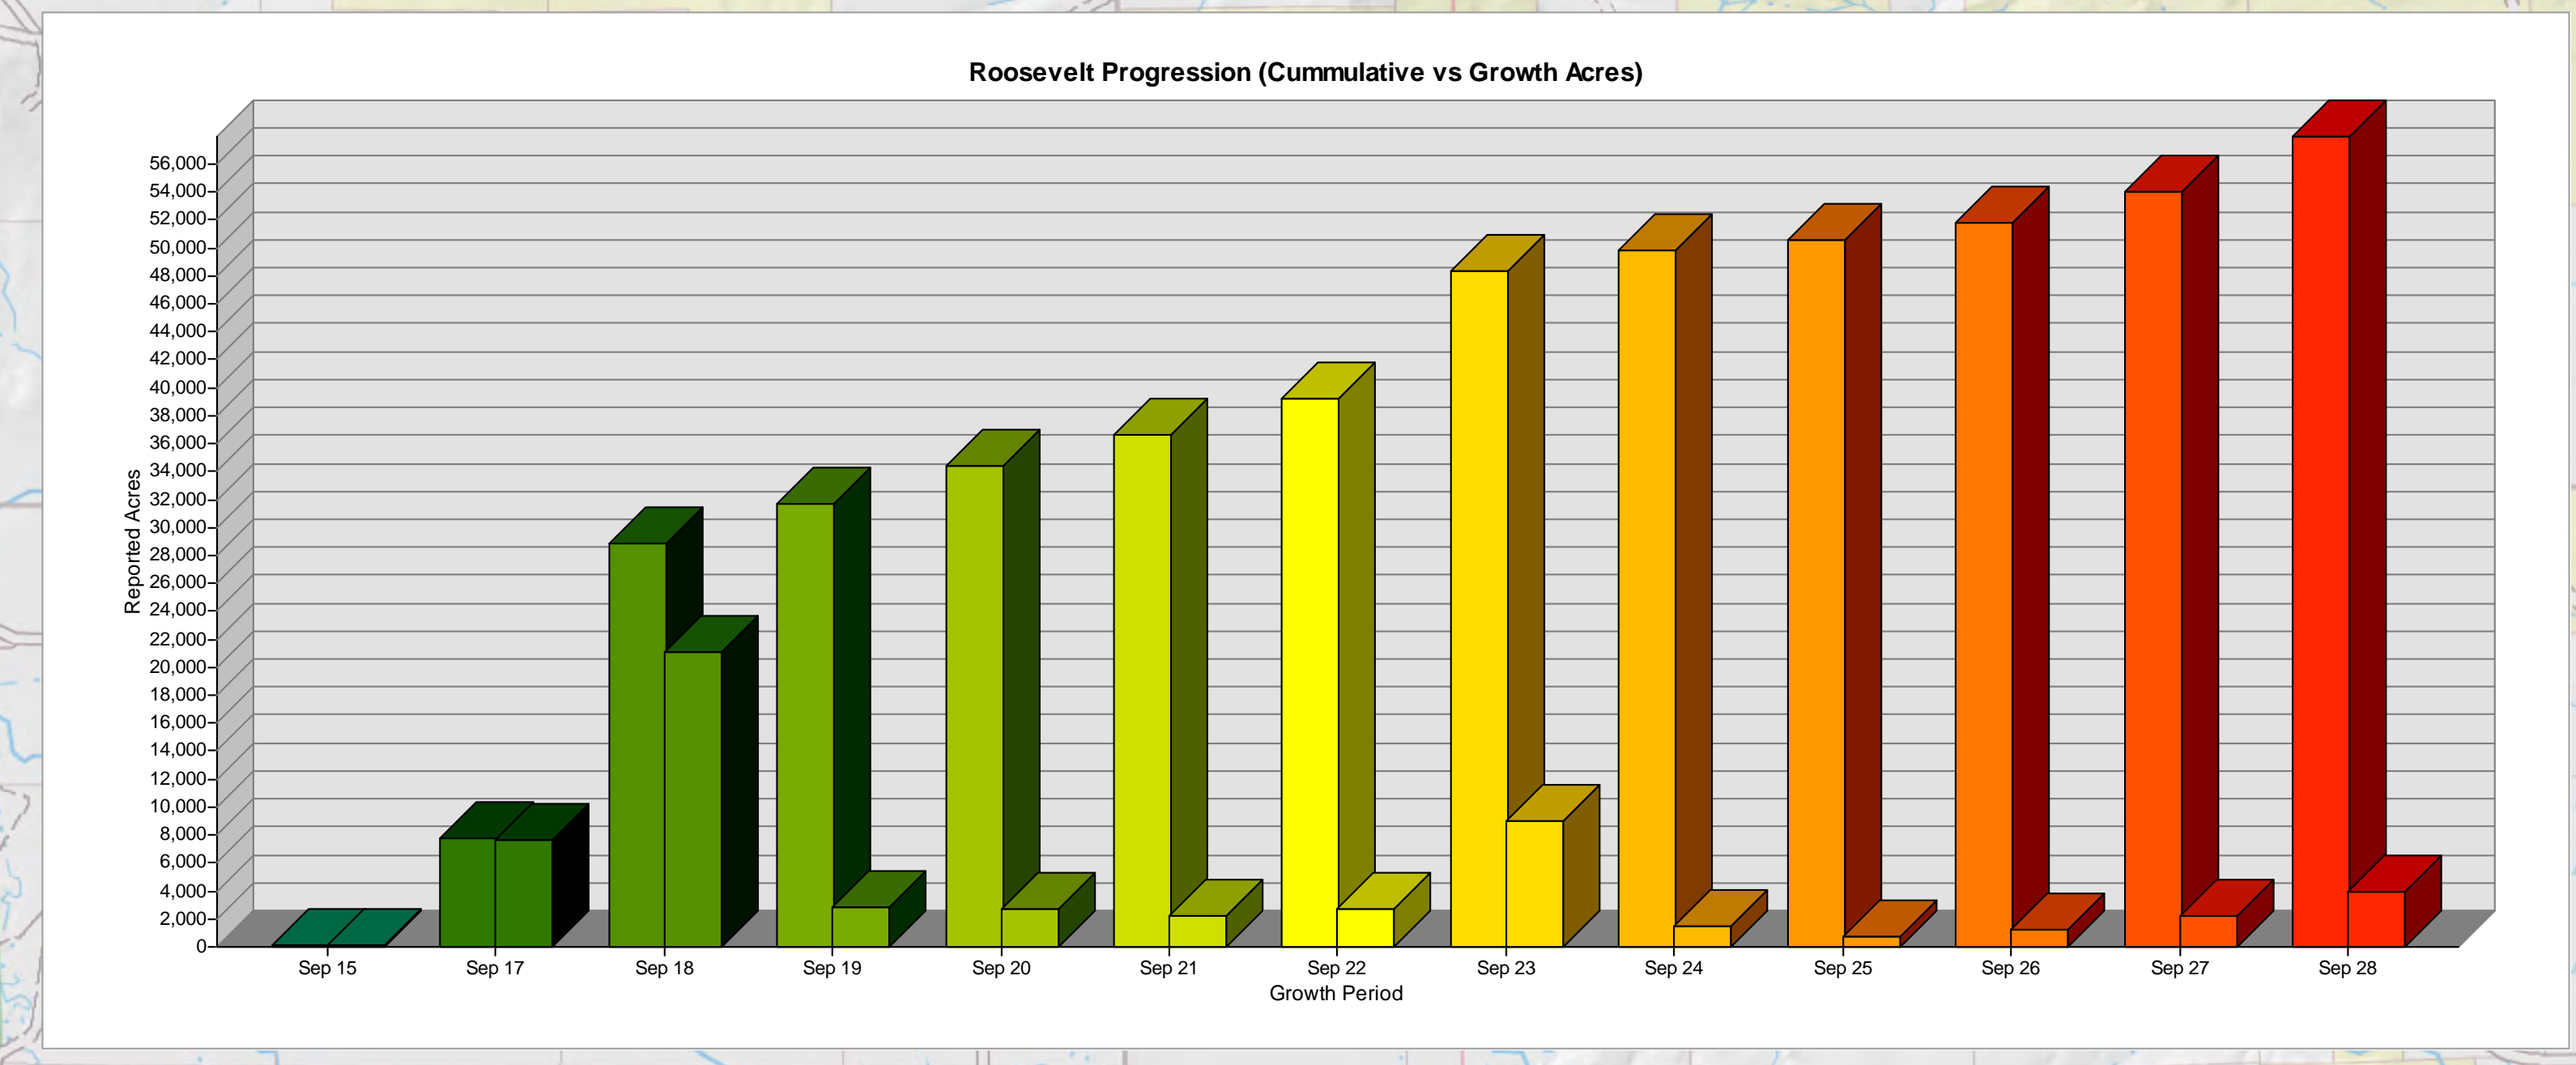

Progression

Roosevelt
 WY-BTF-001823
 09/29/2018
 57,969
 Acres

- Sep 15 (120 ac)
- Sep 17 (7798 ac)
- Sep 18 (28860 ac)
- Sep 19 (31658 ac)
- Sep 20 (34386 ac)
- Sep 21 (36601 ac)
- Sep 22 (39281 ac)
- Sep 23 (48346 ac)
- Sep 24 (49803 ac)
- Sep 25 (50584 ac)
- Sep 26 (51863 ac)
- Sep 27 (54070 ac)
- Sep 28 (57969 ac)

N
 0 1
 Miles
 Datum: NAD 1983 UTM Zone 12N
 Created by: mpanunto
 Created Date: 9/29/2018