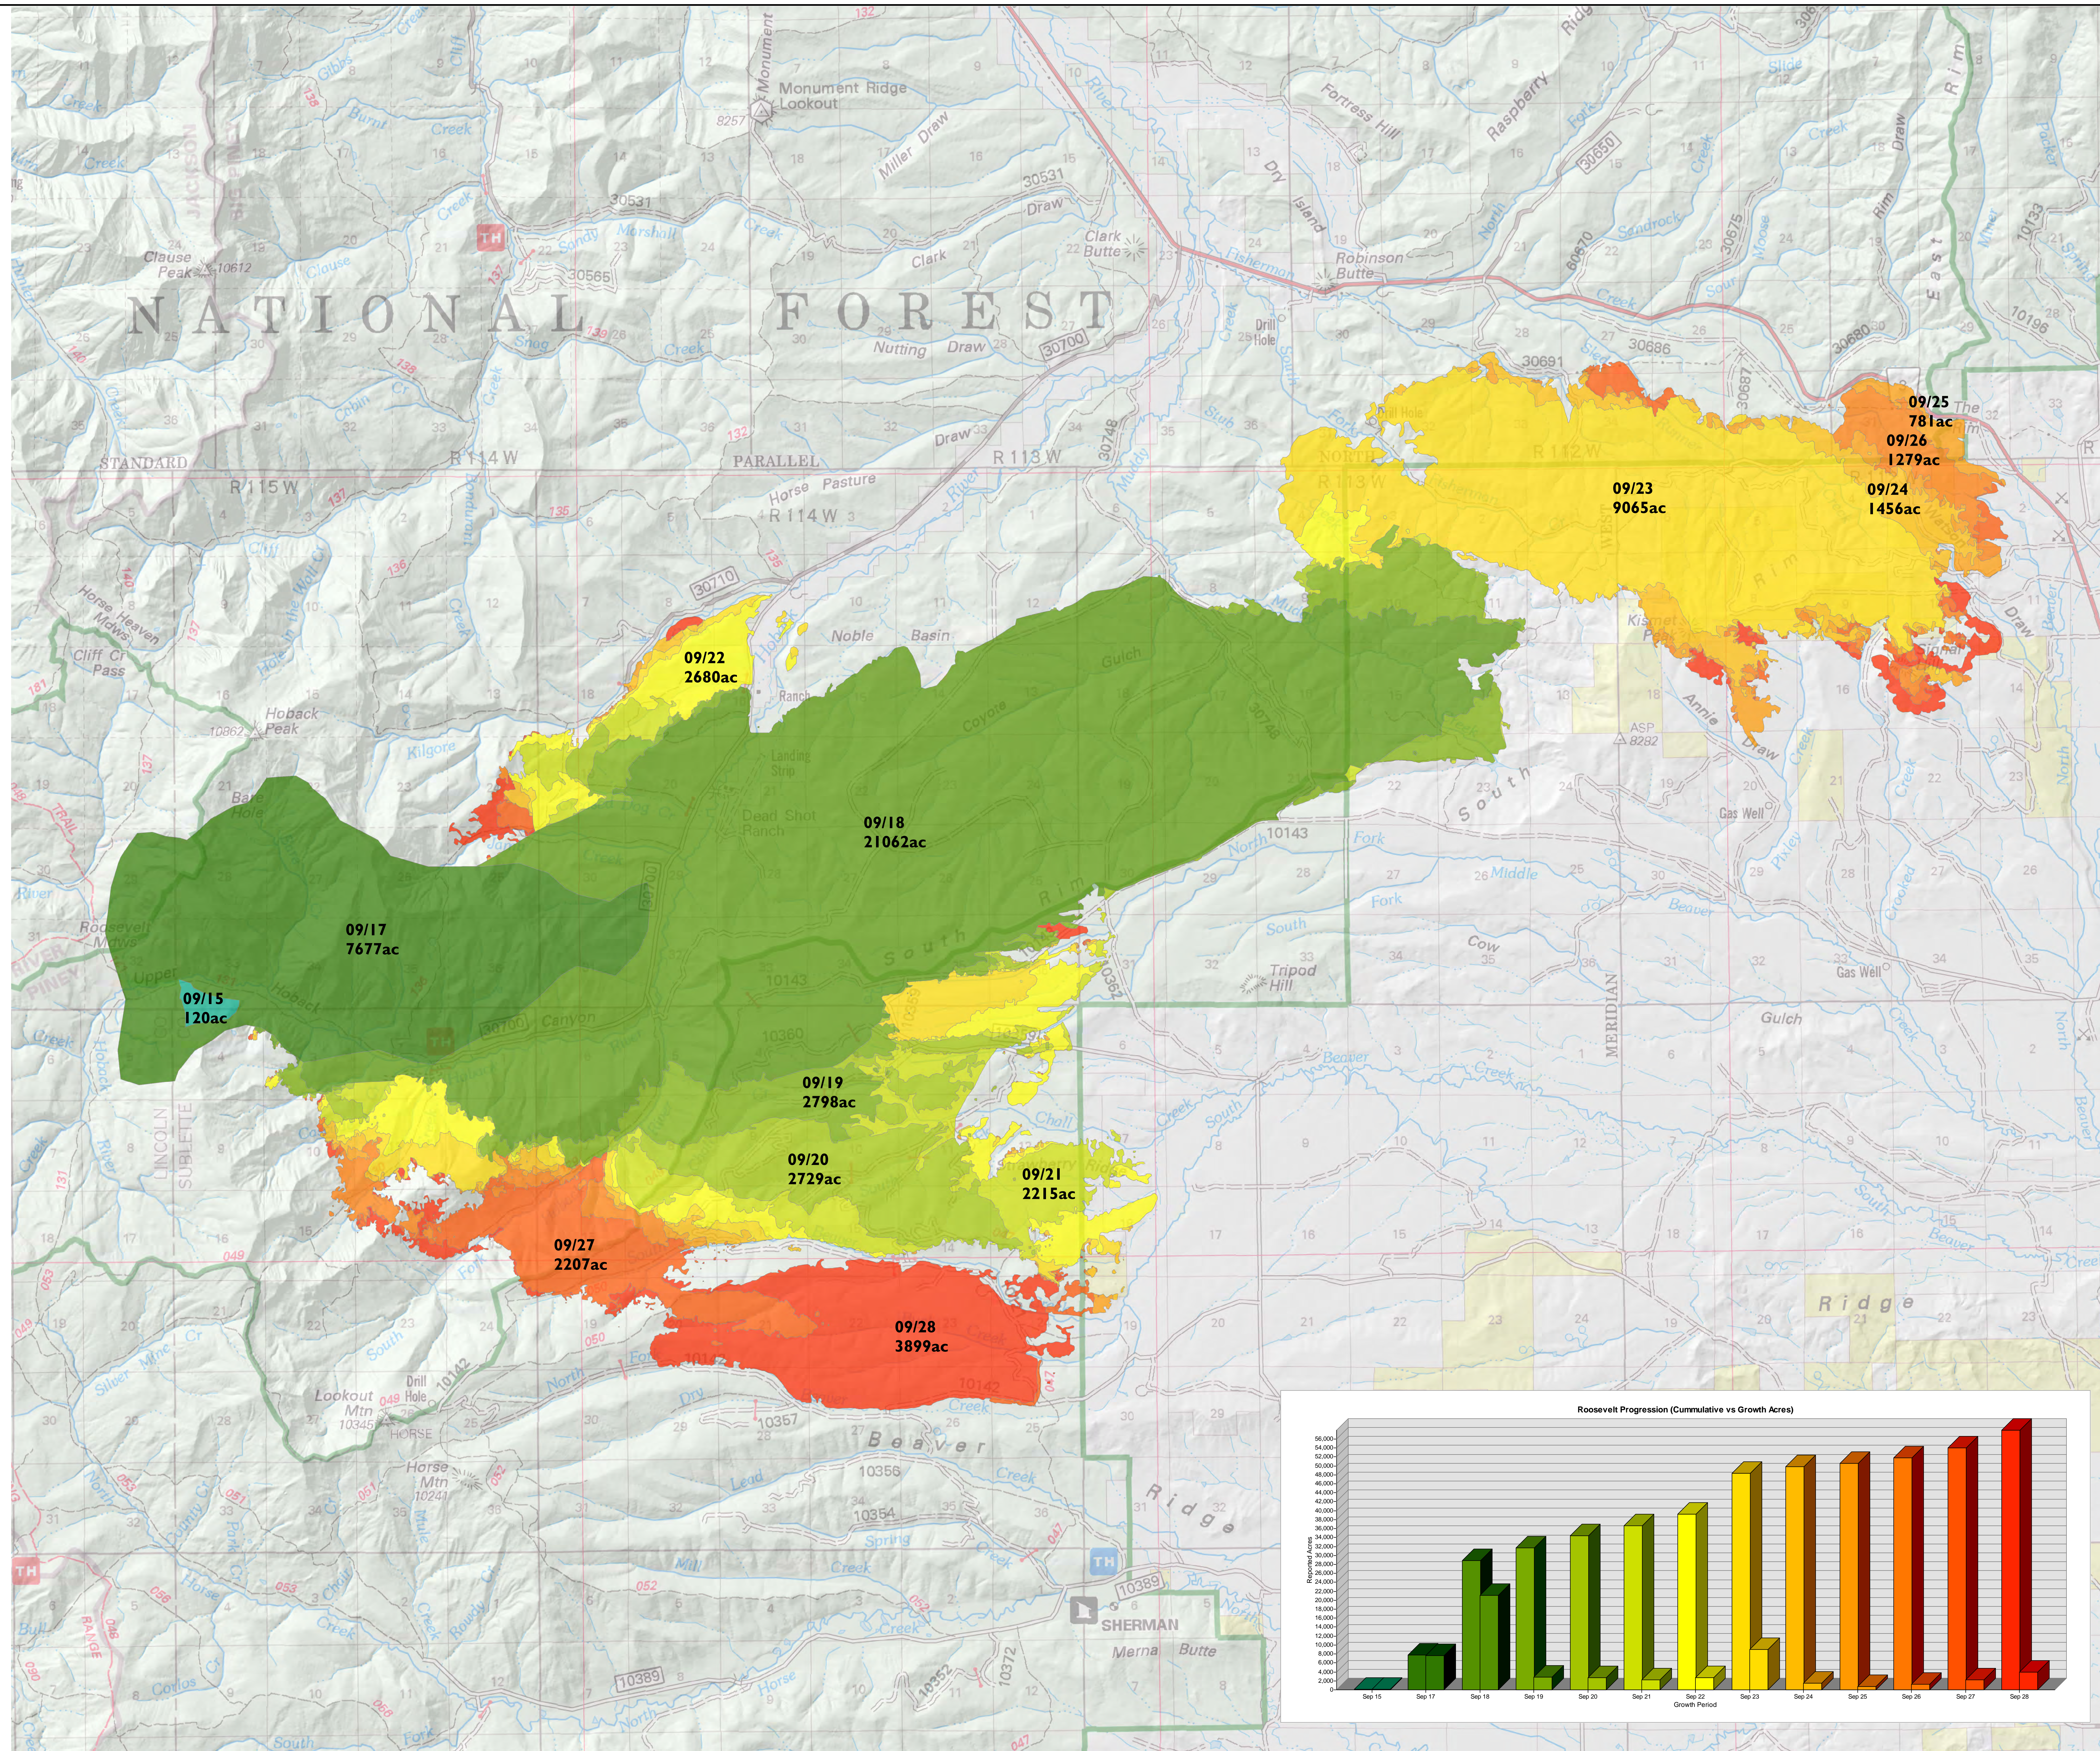

Progression

Roosevelt
 WY-BTF-001823
 09/29/2018
 57,969
 Acres

- Sep 15 (120 ac)
- Sep 17 (7798 ac)
- Sep 18 (28860 ac)
- Sep 19 (31658 ac)
- Sep 20 (34386 ac)
- Sep 21 (36601 ac)
- Sep 22 (39281 ac)
- Sep 23 (48346 ac)
- Sep 24 (49803 ac)
- Sep 25 (50584 ac)
- Sep 26 (51863 ac)
- Sep 27 (54070 ac)
- Sep 28 (57969 ac)

N
 0 1
 Miles
 Datum: NAD 1983 UTM Zone 12N
 Created by: mpanunto
 Created Date: 9/29/2018